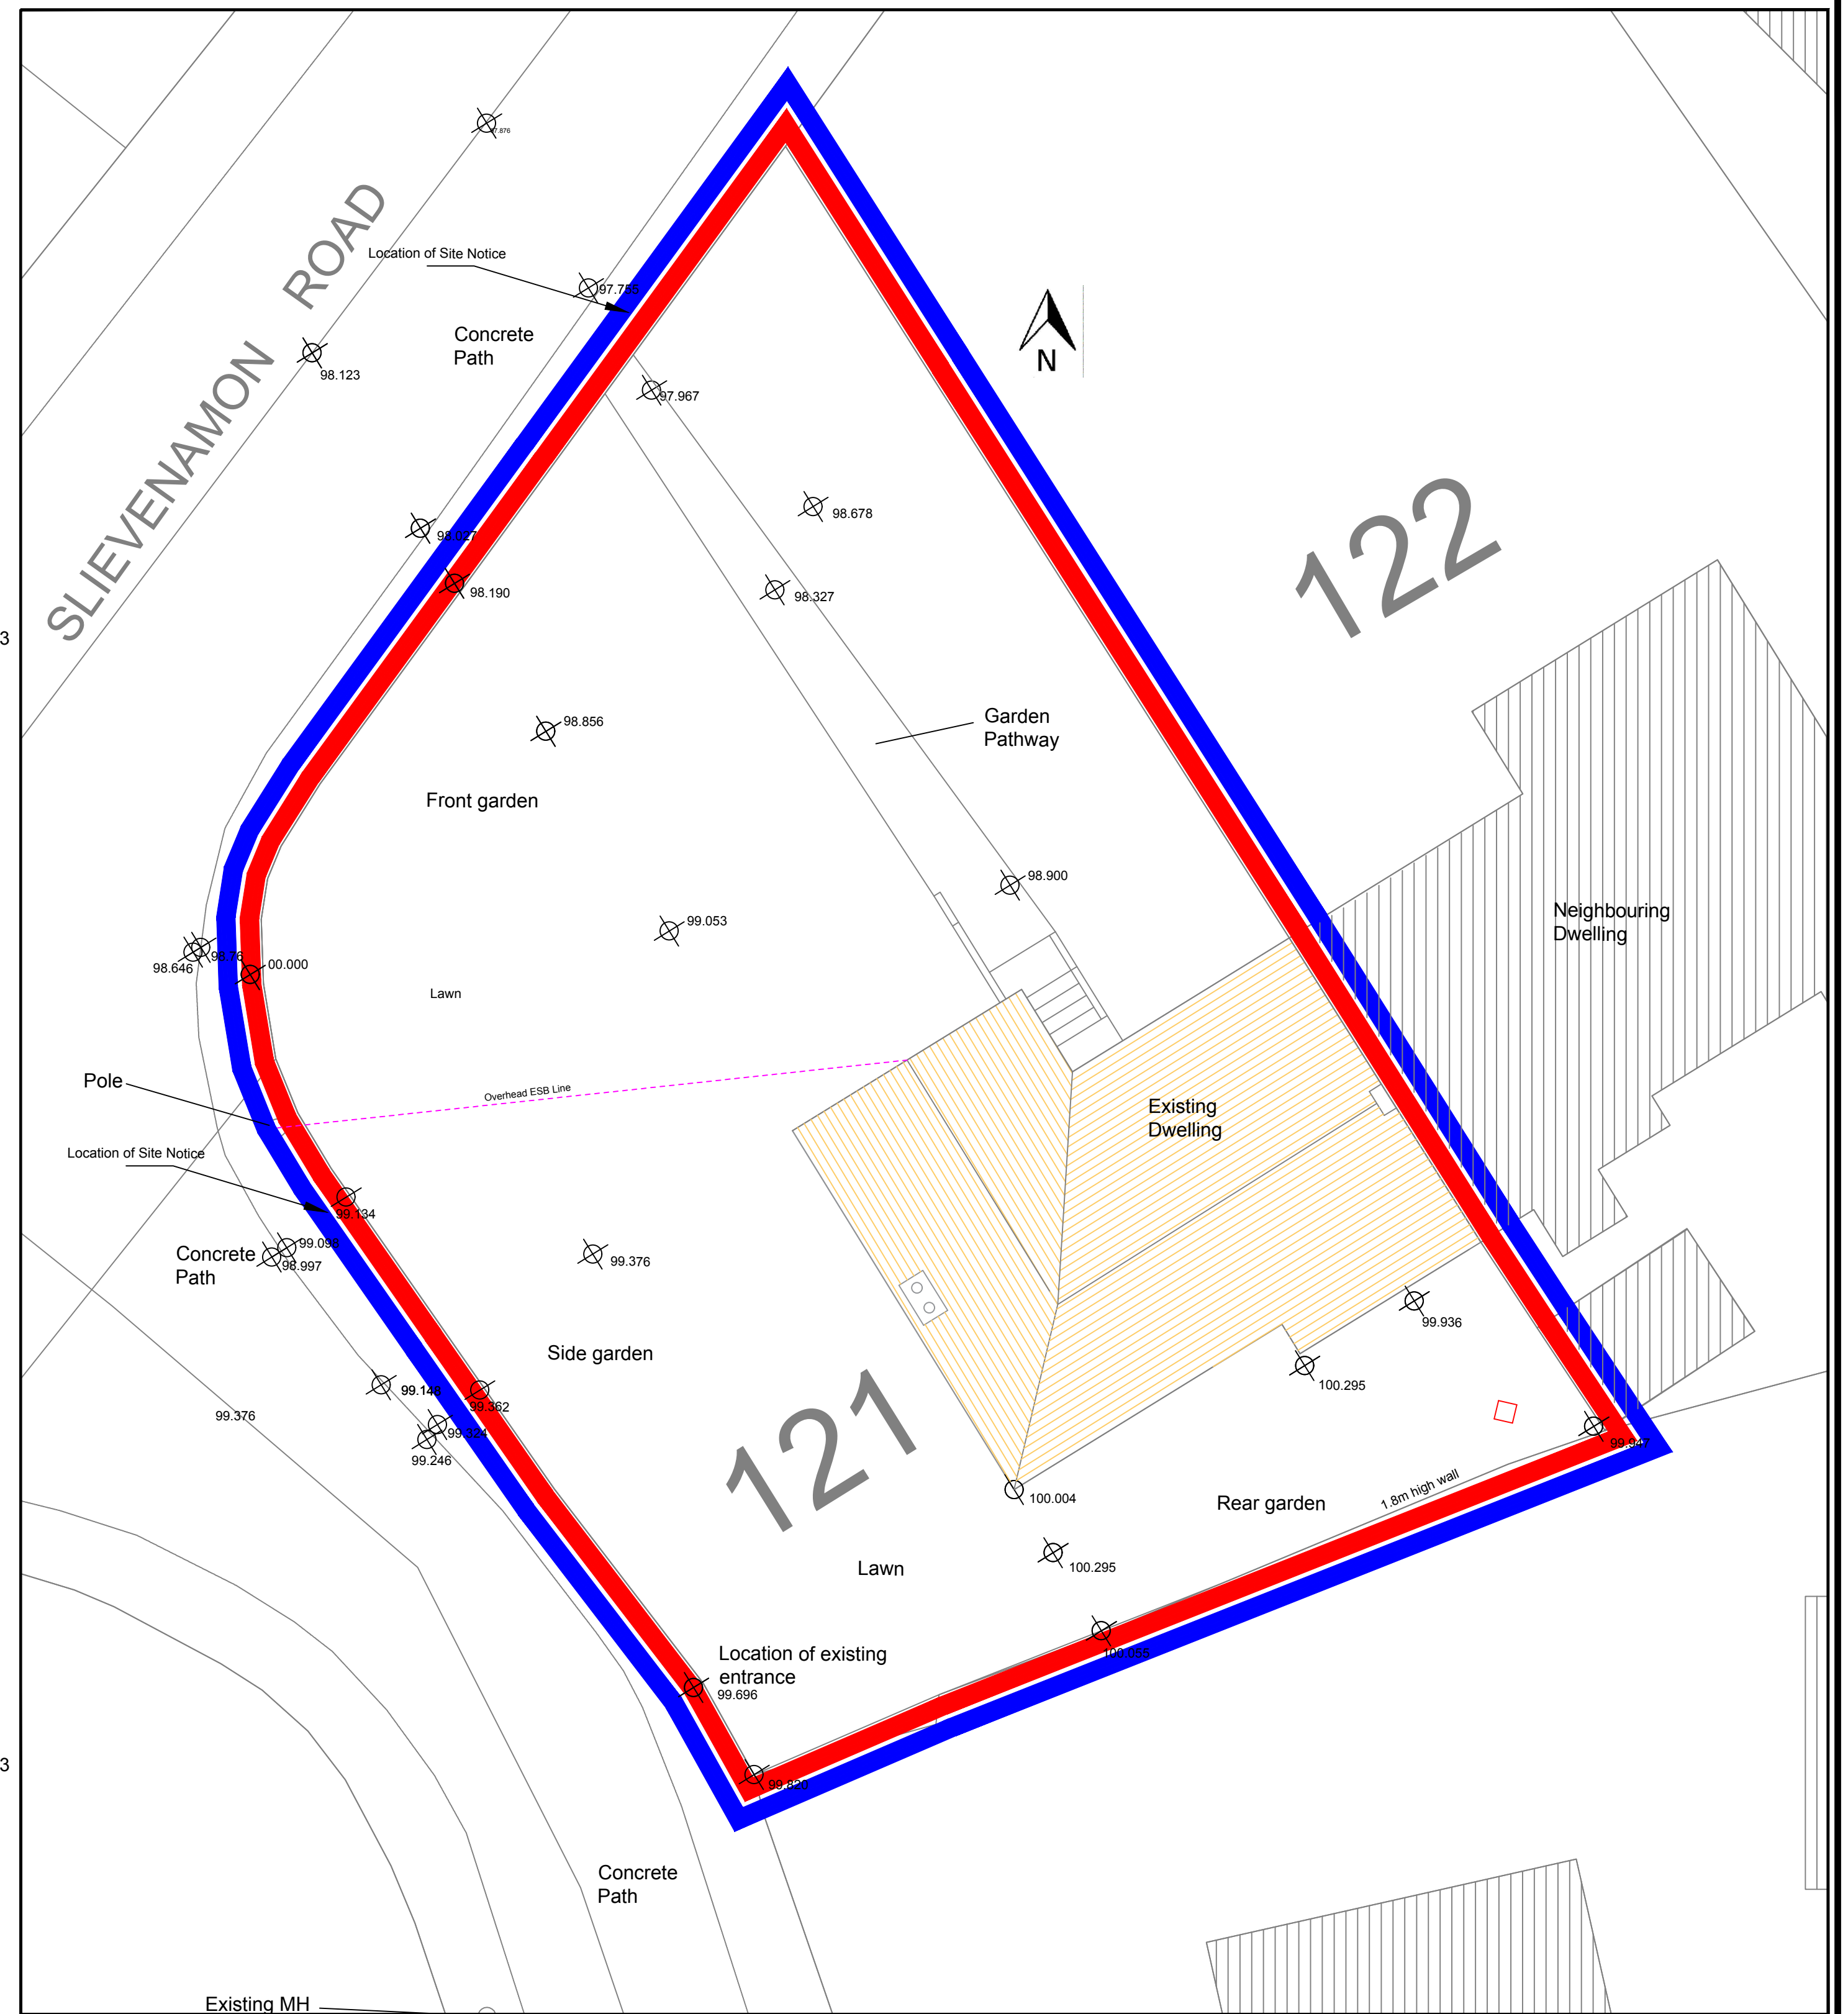

**SITE LOCATION MAP (SCALE 1:1000)**

**EXISTING SITE LAYOUT PLAN (SCALE 1:100)**

© Ordnance Survey Ireland.  
All rights reserved.  
Licence number: 2019/10/CCMA/TipperaryCountyCouncil.

PROJECT:		Proposed housing development at Ard Na Greine, Clonmel	
DRAWING TITLE:		SITE LOCATION MAP & EXISTING SITE LAYOUT SITE LAYOUT PLAN	
PREPARED BY:	T ONEILL	DRAWING NO:	ANG 101
APPROVED BY:	Liam Ryan	SCALE:	1:1000, 1:100
		REV NO:	
		DATE:	JUNE 2019