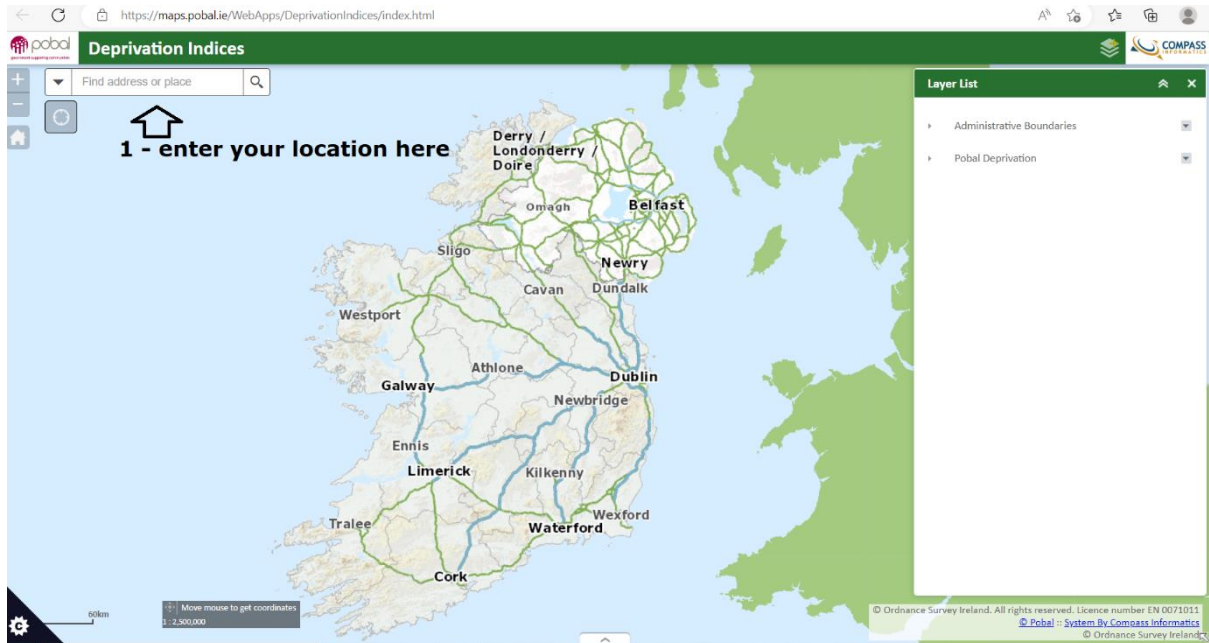

## How to find your electoral division?

Step 1 Go to Pobal maps using this link

<https://maps.pobal.ie/WebApps/DeprivationIndices/index.html>

Step 2 Enter your location in the search box

Step 3 Turn on "2016 by ED" by expanding the Pobal Deprivation list and selecting 2016 by ED

Step 4 Find your electoral division by moving the pointer to your location on the map and press the right mouse button

**3 - Click on your location to find your electoral division**

**Electoral Division: Inishlounaght**