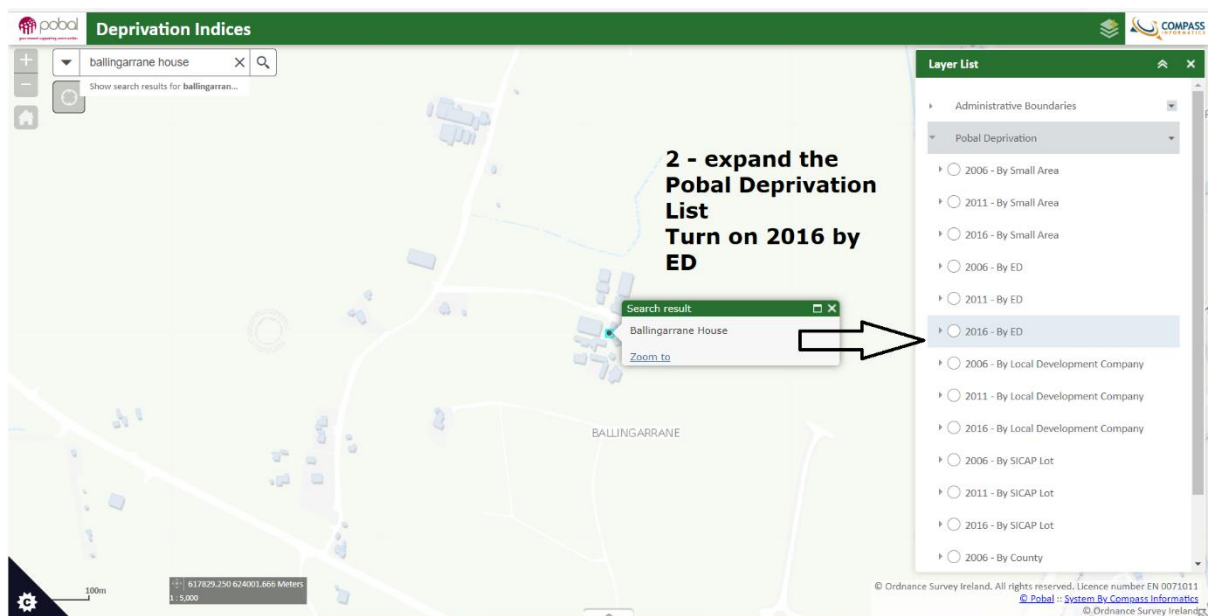

## How to find your electoral division?

Step 1 Go to Pobal maps using this link

<https://maps.pobal.ie/WebApps/DeprivationIndices/index.html>

Step 2 Enter your location in the search box

Step 3 Turn on "2016 by ED" by expanding the Pobal Deprivation list and selecting 2016 by ED

Step 4 Find your electoral division by moving the pointer to your location on the map and press the right mouse button

**3 - Click on your location to find your electoral division**

**Electoral Division: Inishlounaght**