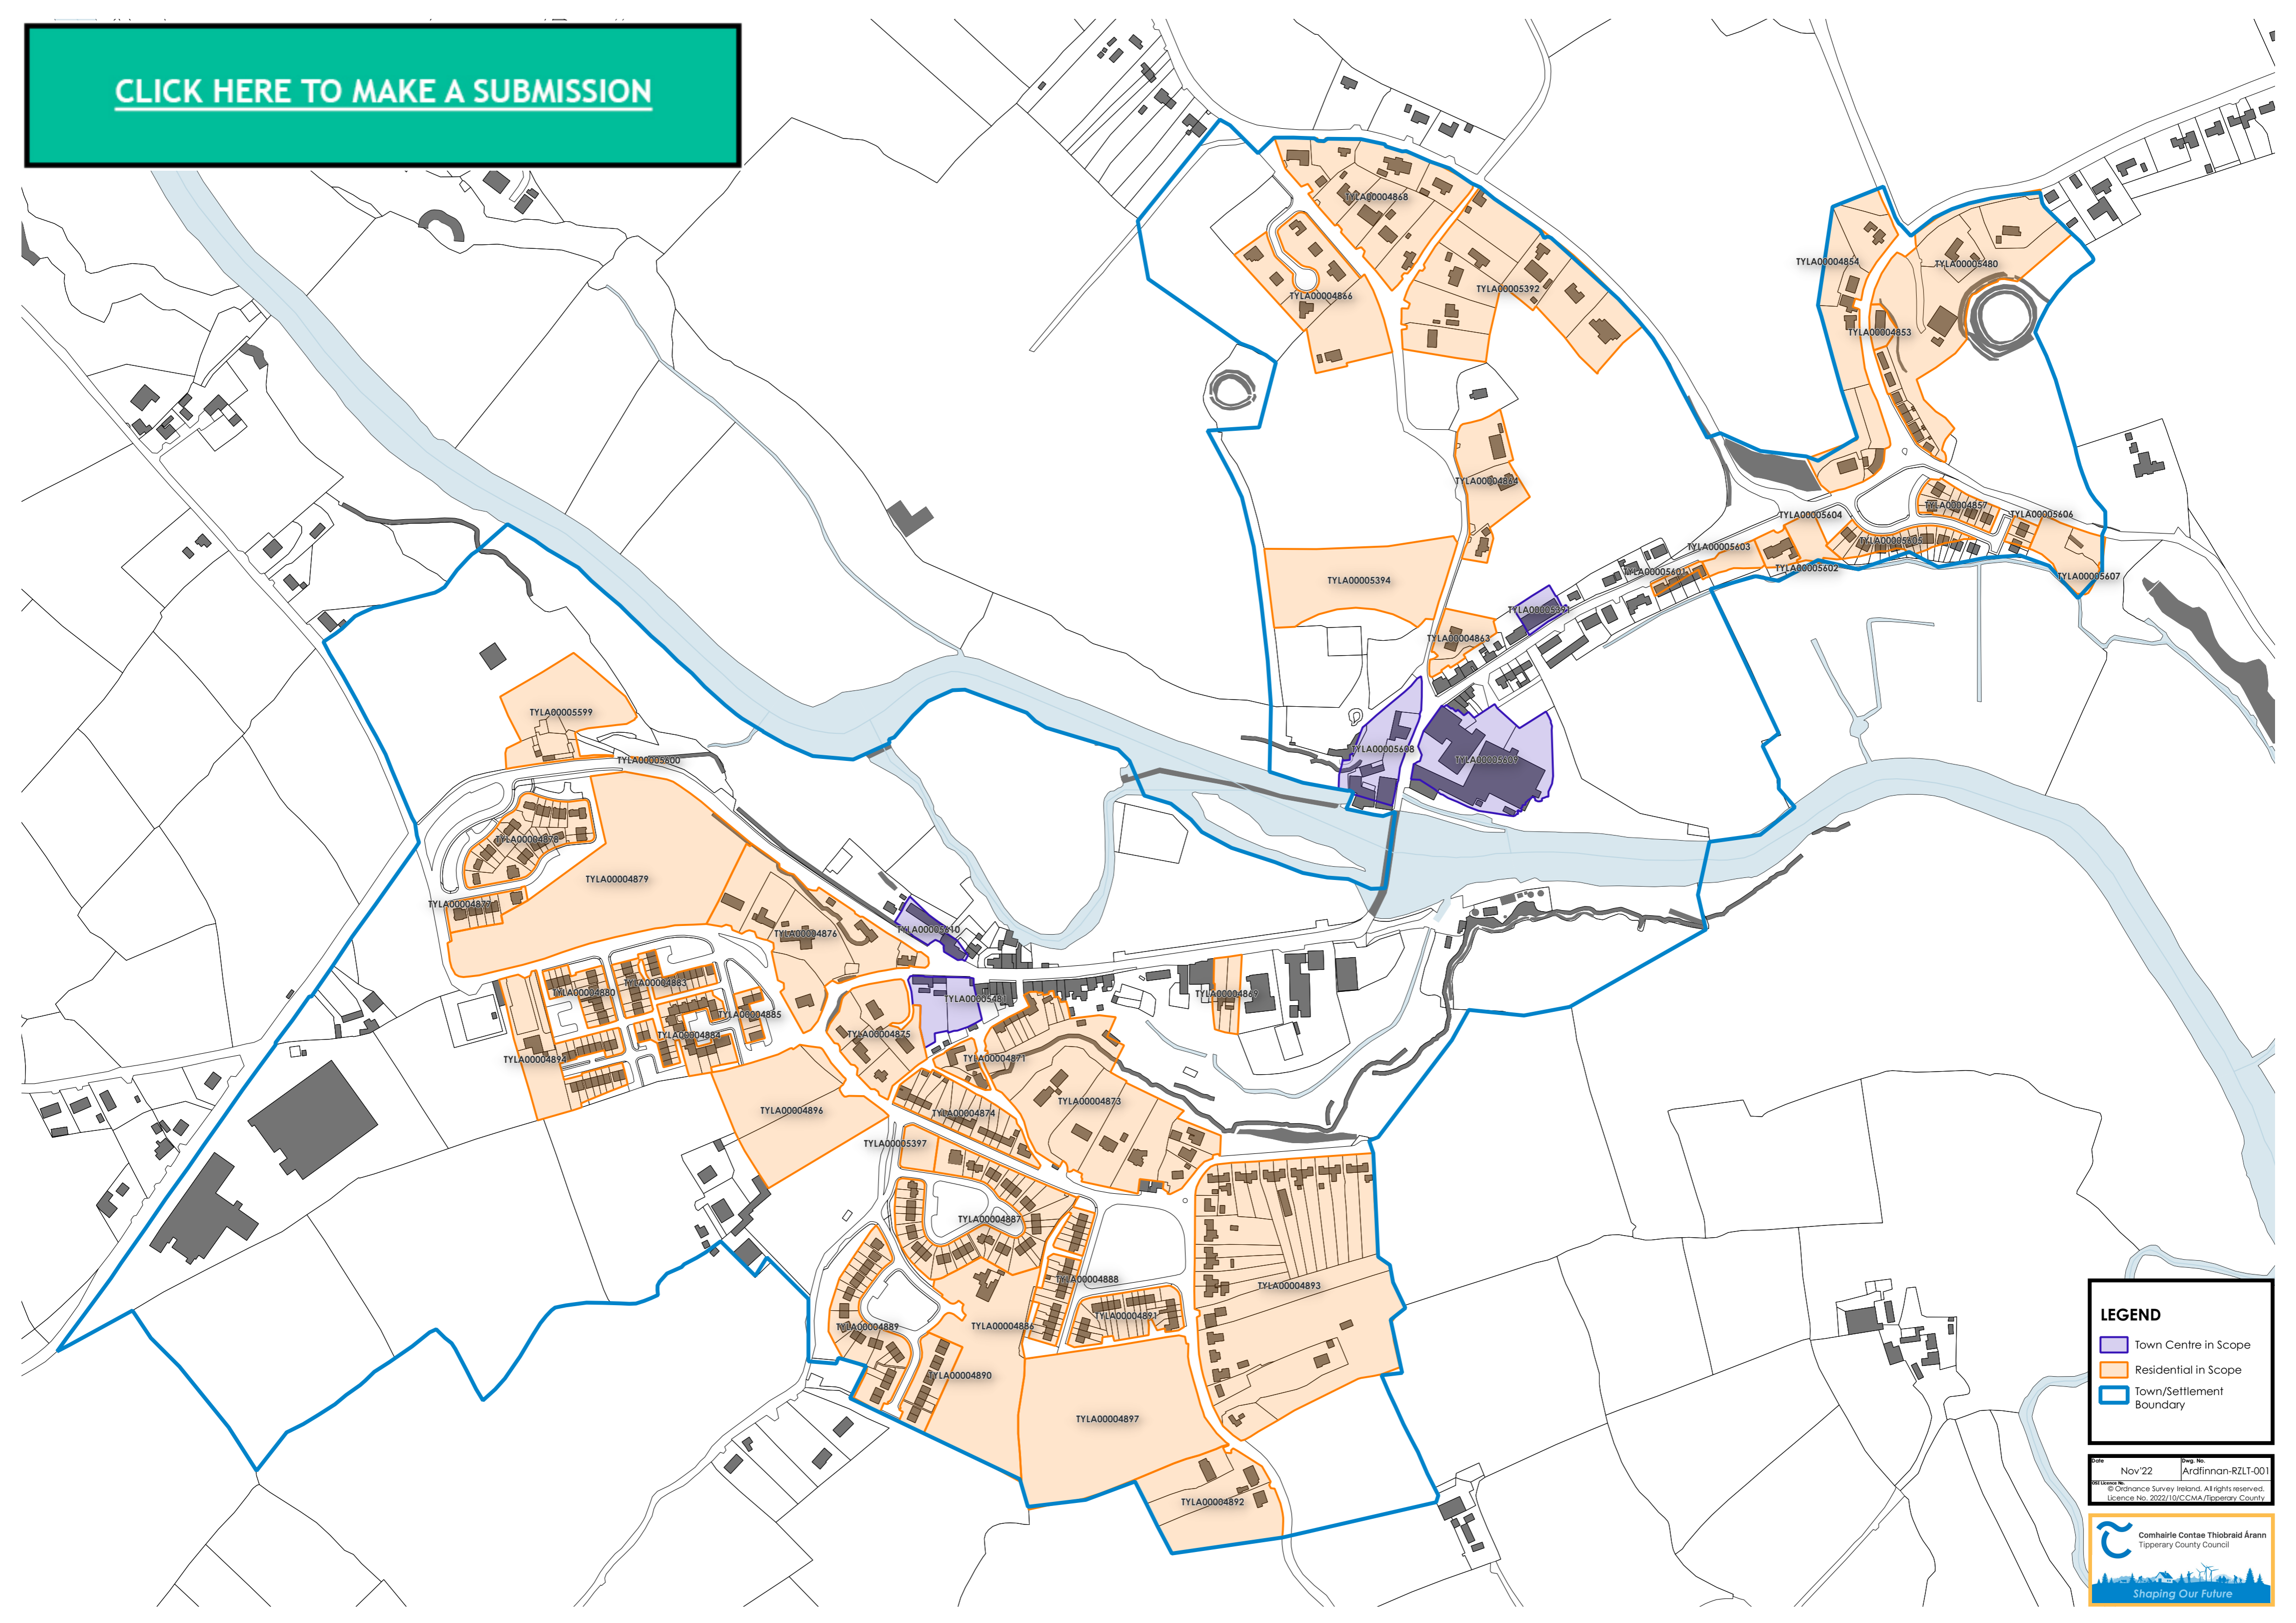

[CLICK HERE TO MAKE A SUBMISSION](#)

LEGEND

- Town Centre in Scope
- Residential in Scope
- Town/Settlement Boundary

Nov'22
Ardinnan-RZLT-001
© Ordnance Survey Ireland. All rights reserved.
Licence No. 2022/10/CCMA/Tipperary County