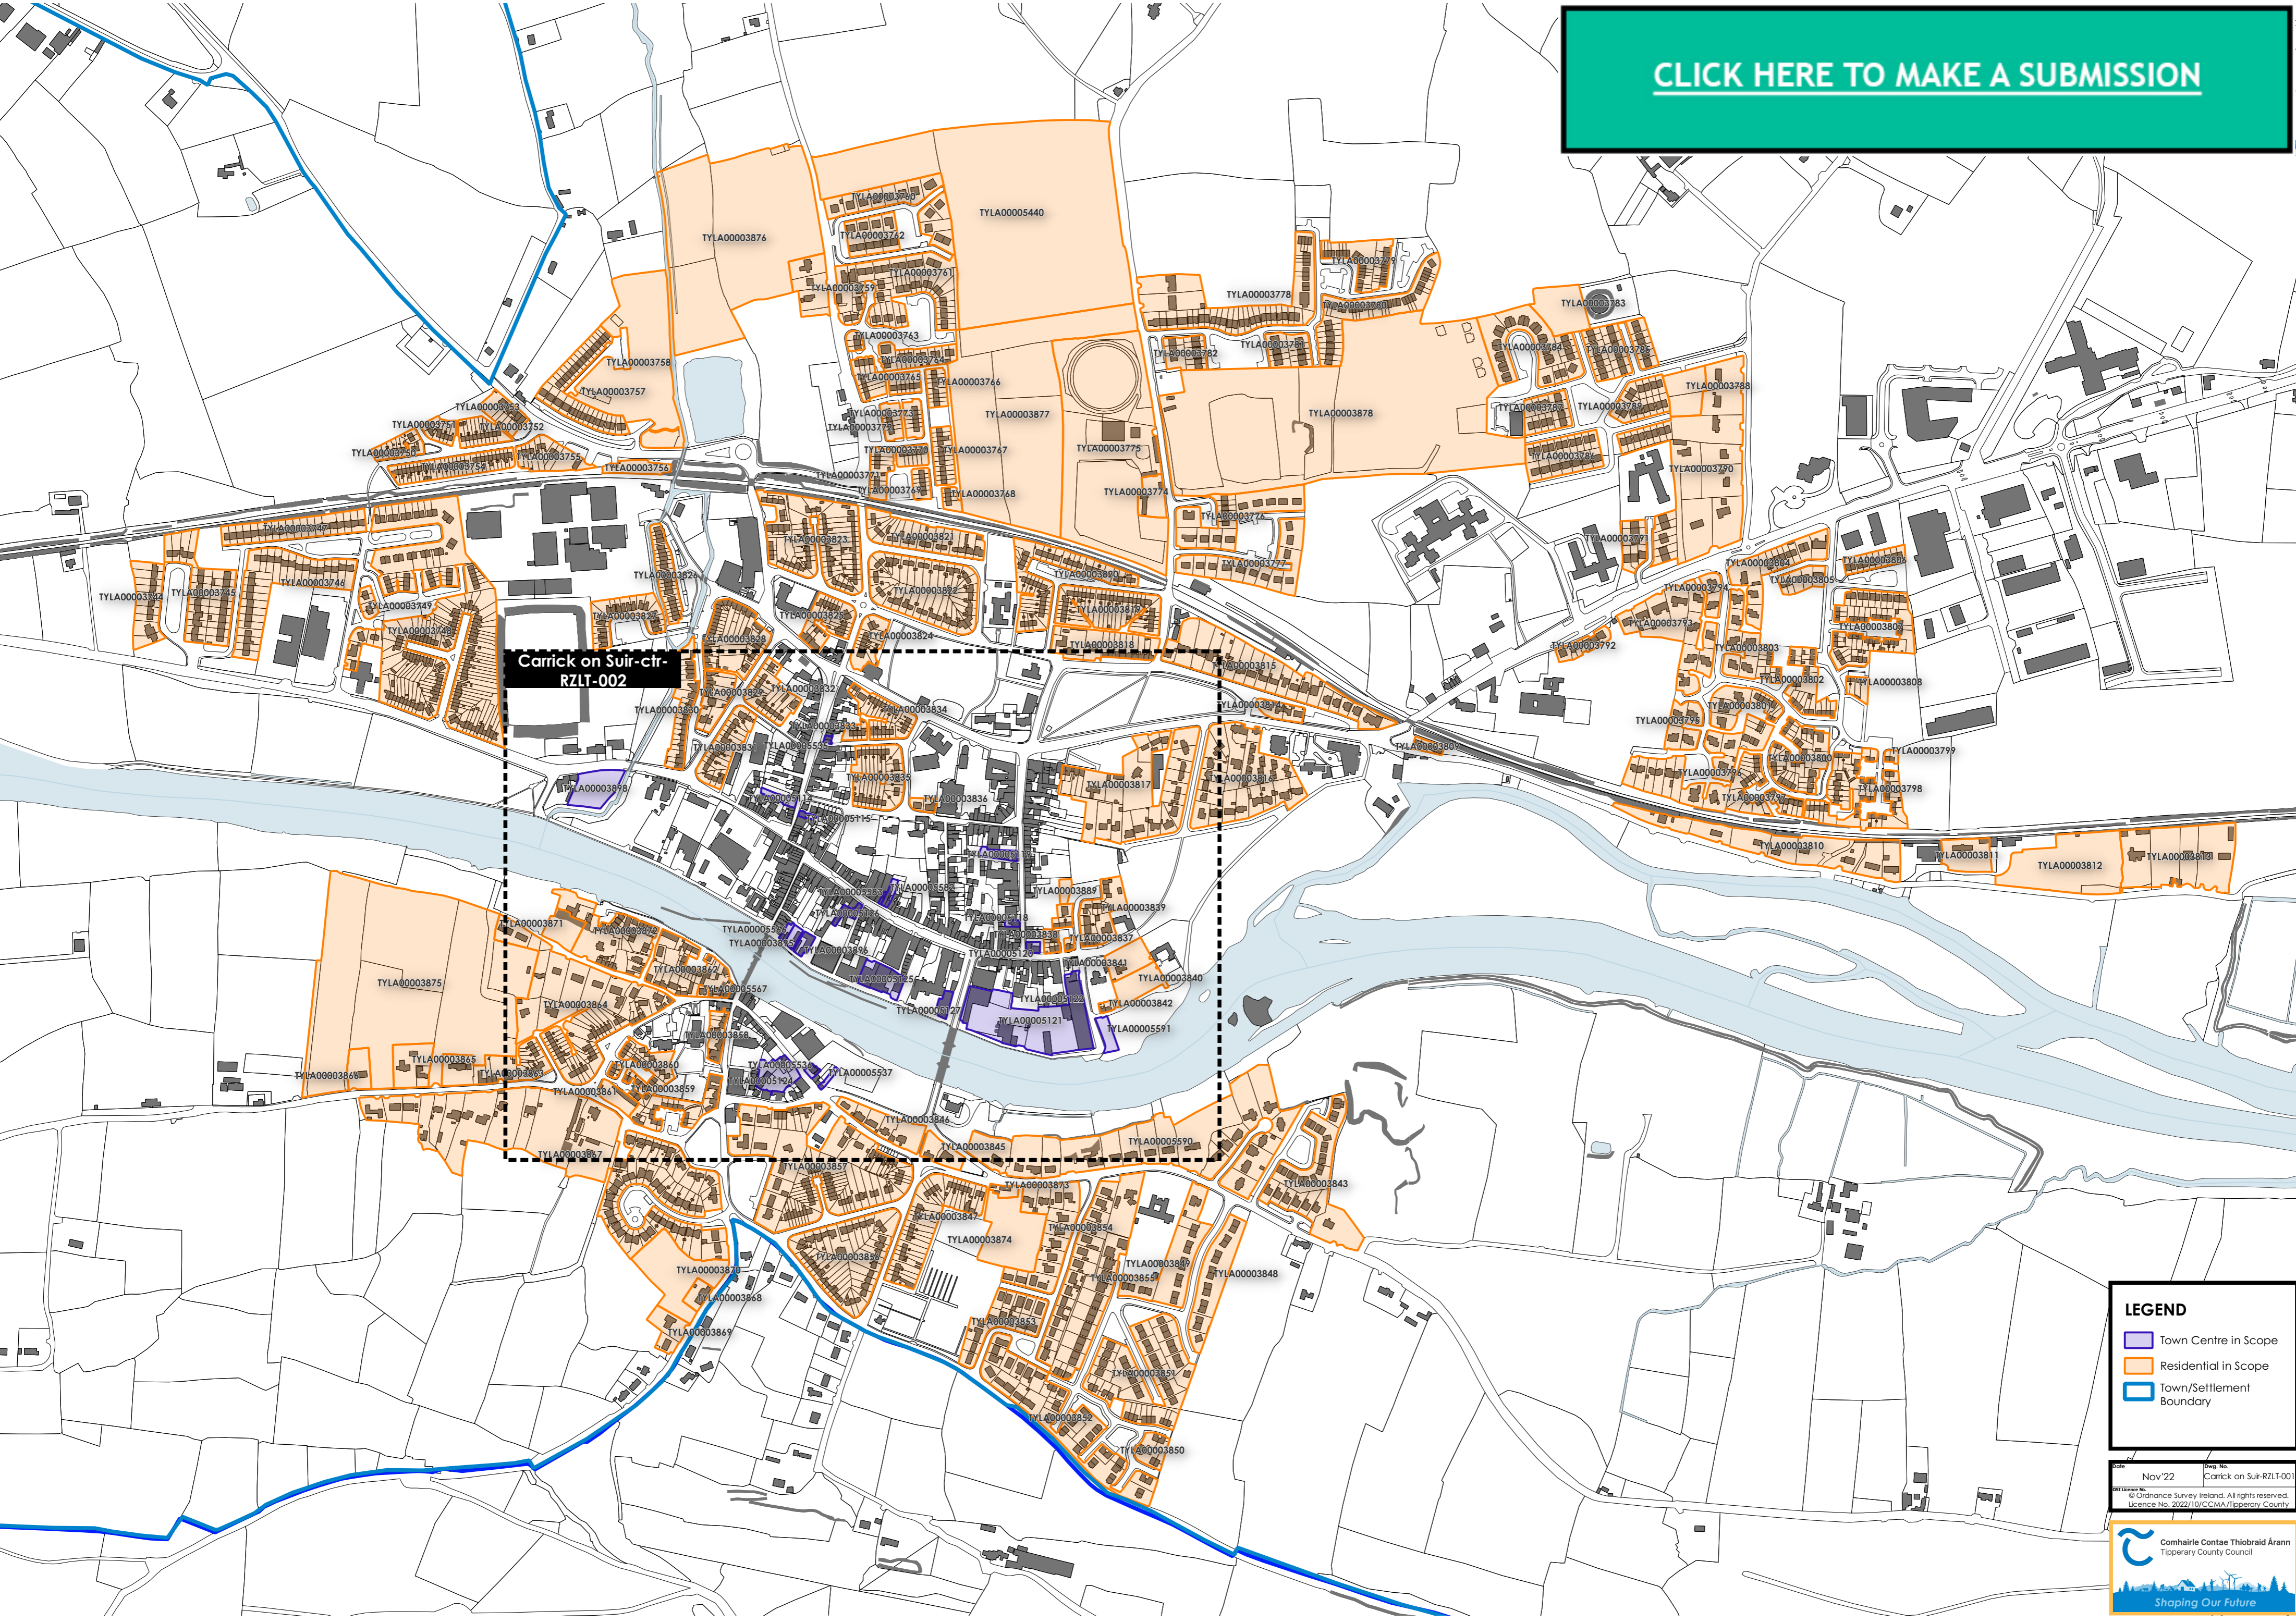

[CLICK HERE TO MAKE A SUBMISSION](#)

Carrick on Suir - RZLT-002

LEGEND

- Town Centre in Scope
- Residential in Scope
- Town/Settlement Boundary

Nov'22 Carrick on Suir-RZLT-001
© Ordnance Survey Ireland. All rights reserved.
Licence No. 2022/10/CCMA/Tipperary County