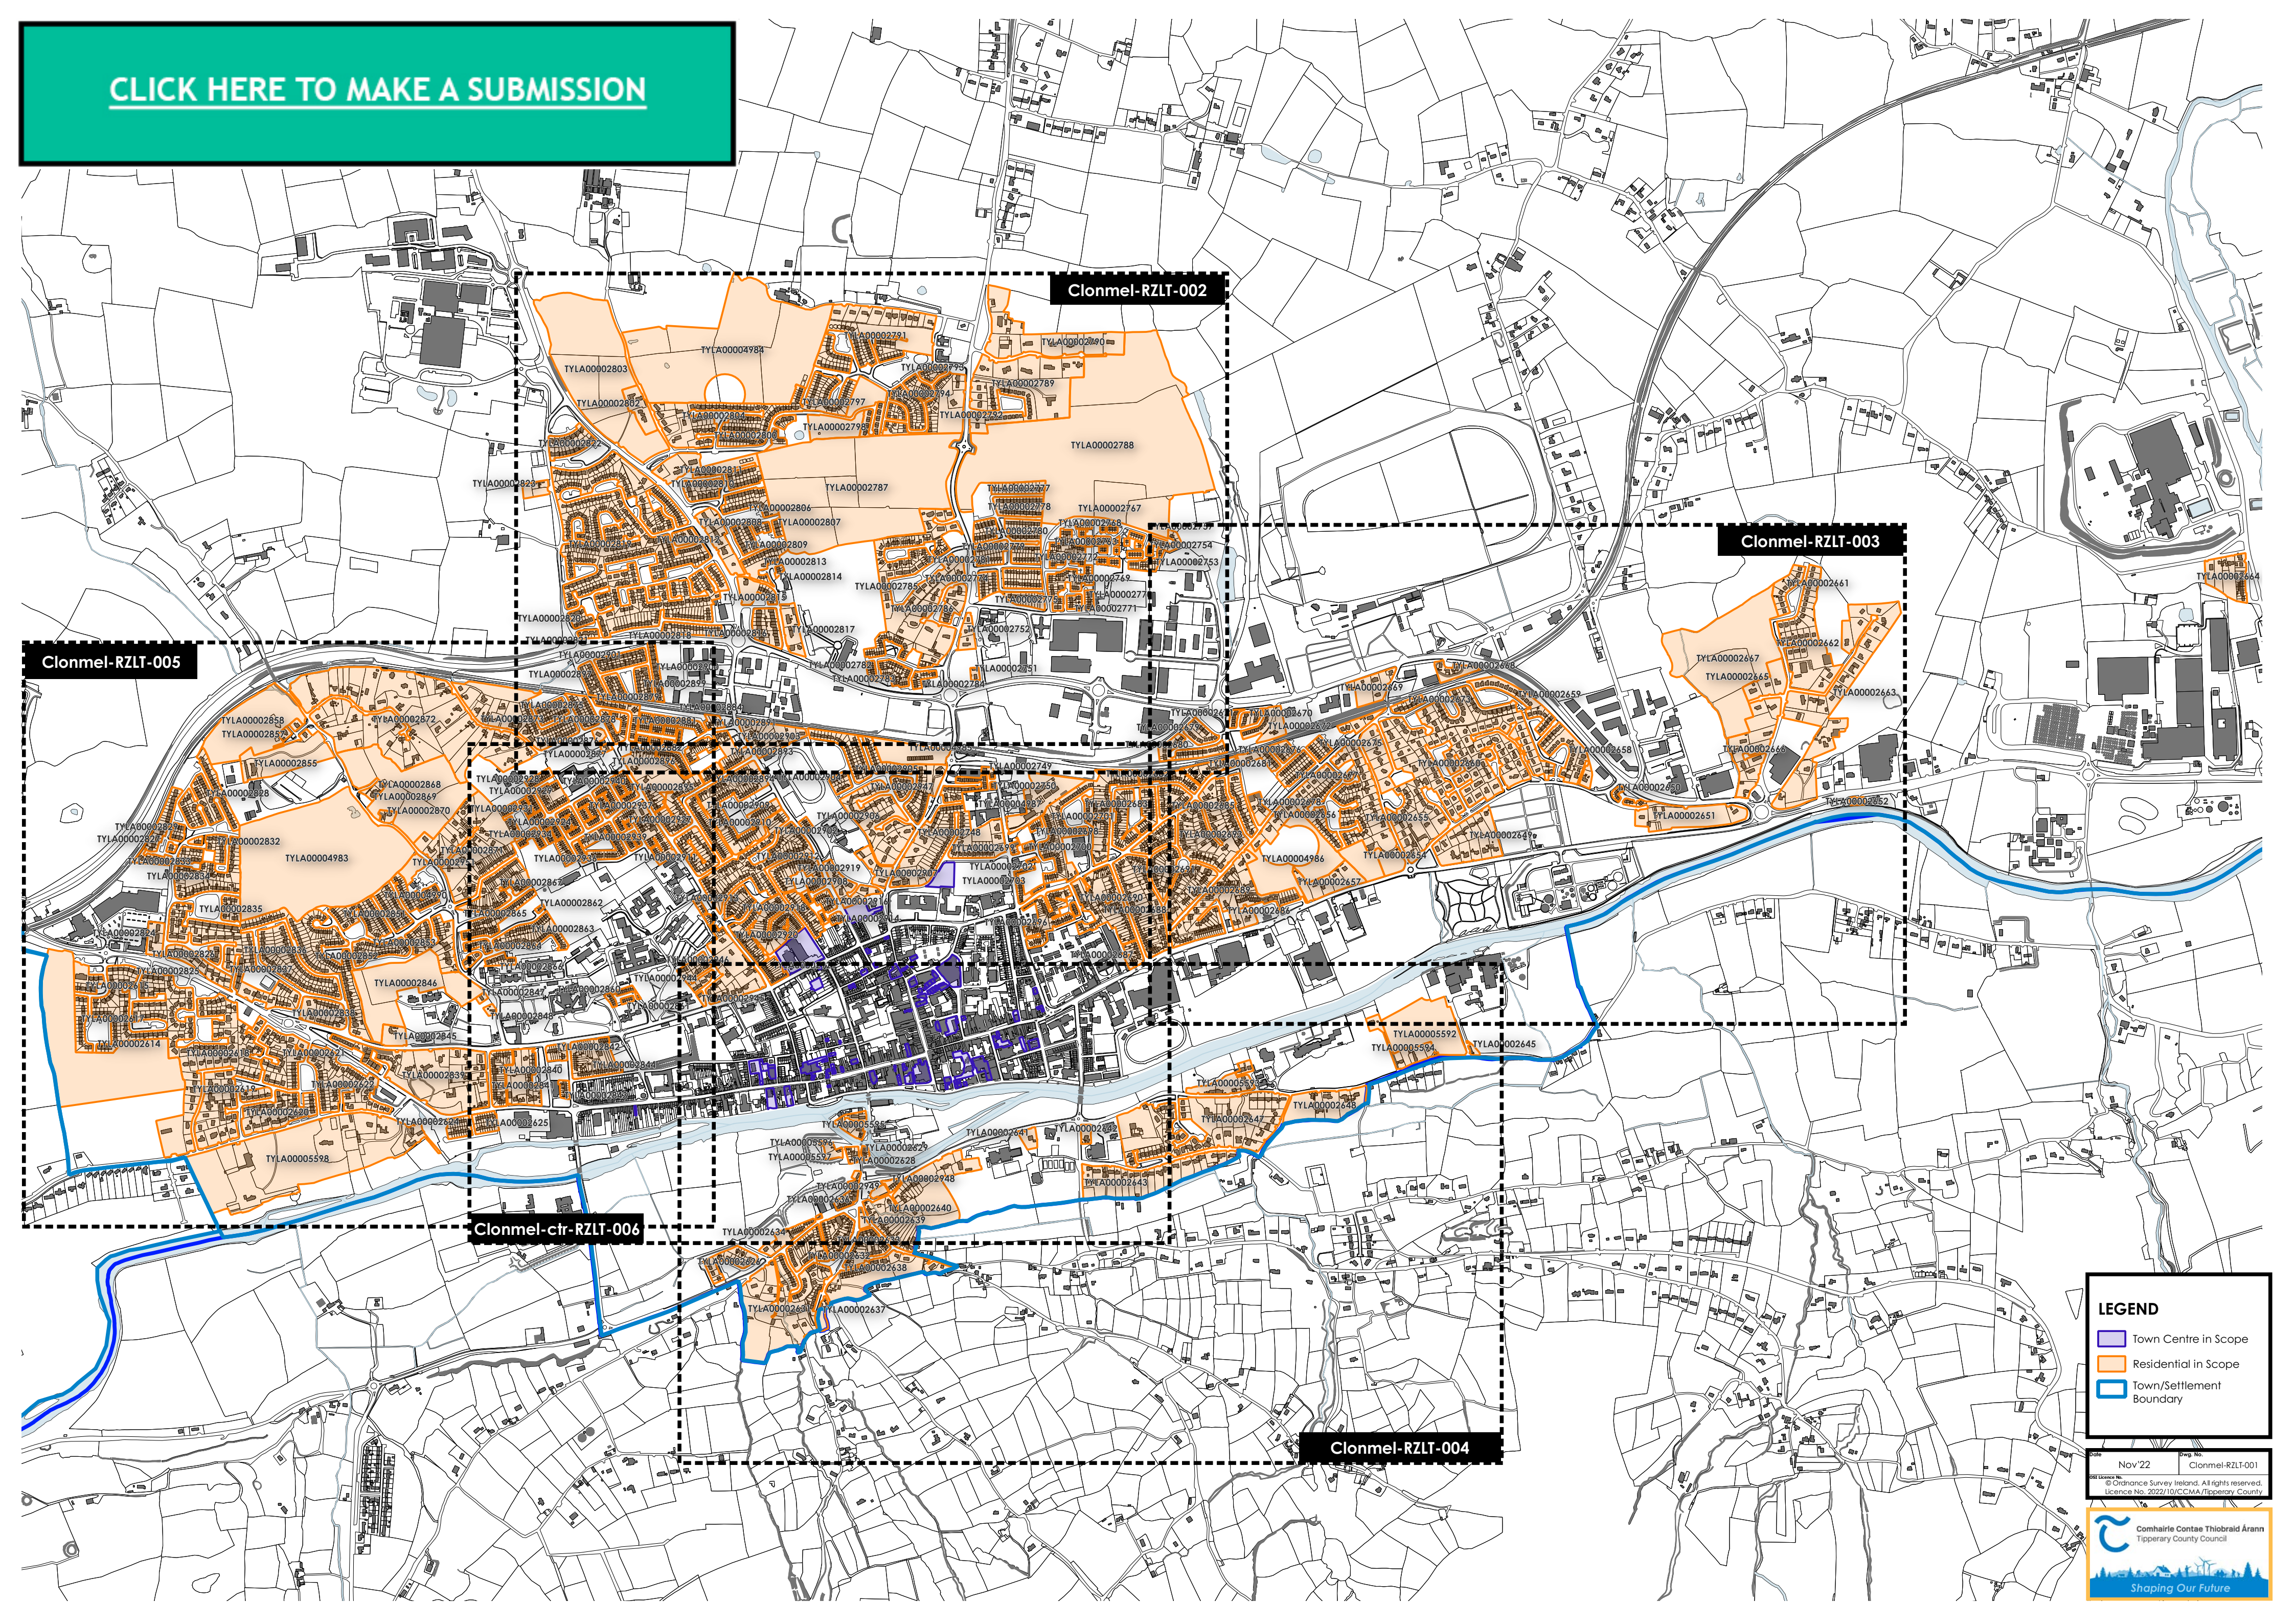

[CLICK HERE TO MAKE A SUBMISSION](#)

Clonmel-RZLT-005

Clonmel-RZLT-002

Clonmel-RZLT-003

Clonmel-ctr-RZLT-006

Clonmel-RZLT-004

LEGEND

- Town Centre in Scope
- Residential in Scope
- Town/Settlement Boundary

Nov'22 Clonmel-RZLT-001
© Ordnance Survey Ireland. All rights reserved.
Licence No. 2022/10/CCMA/Tipperary County