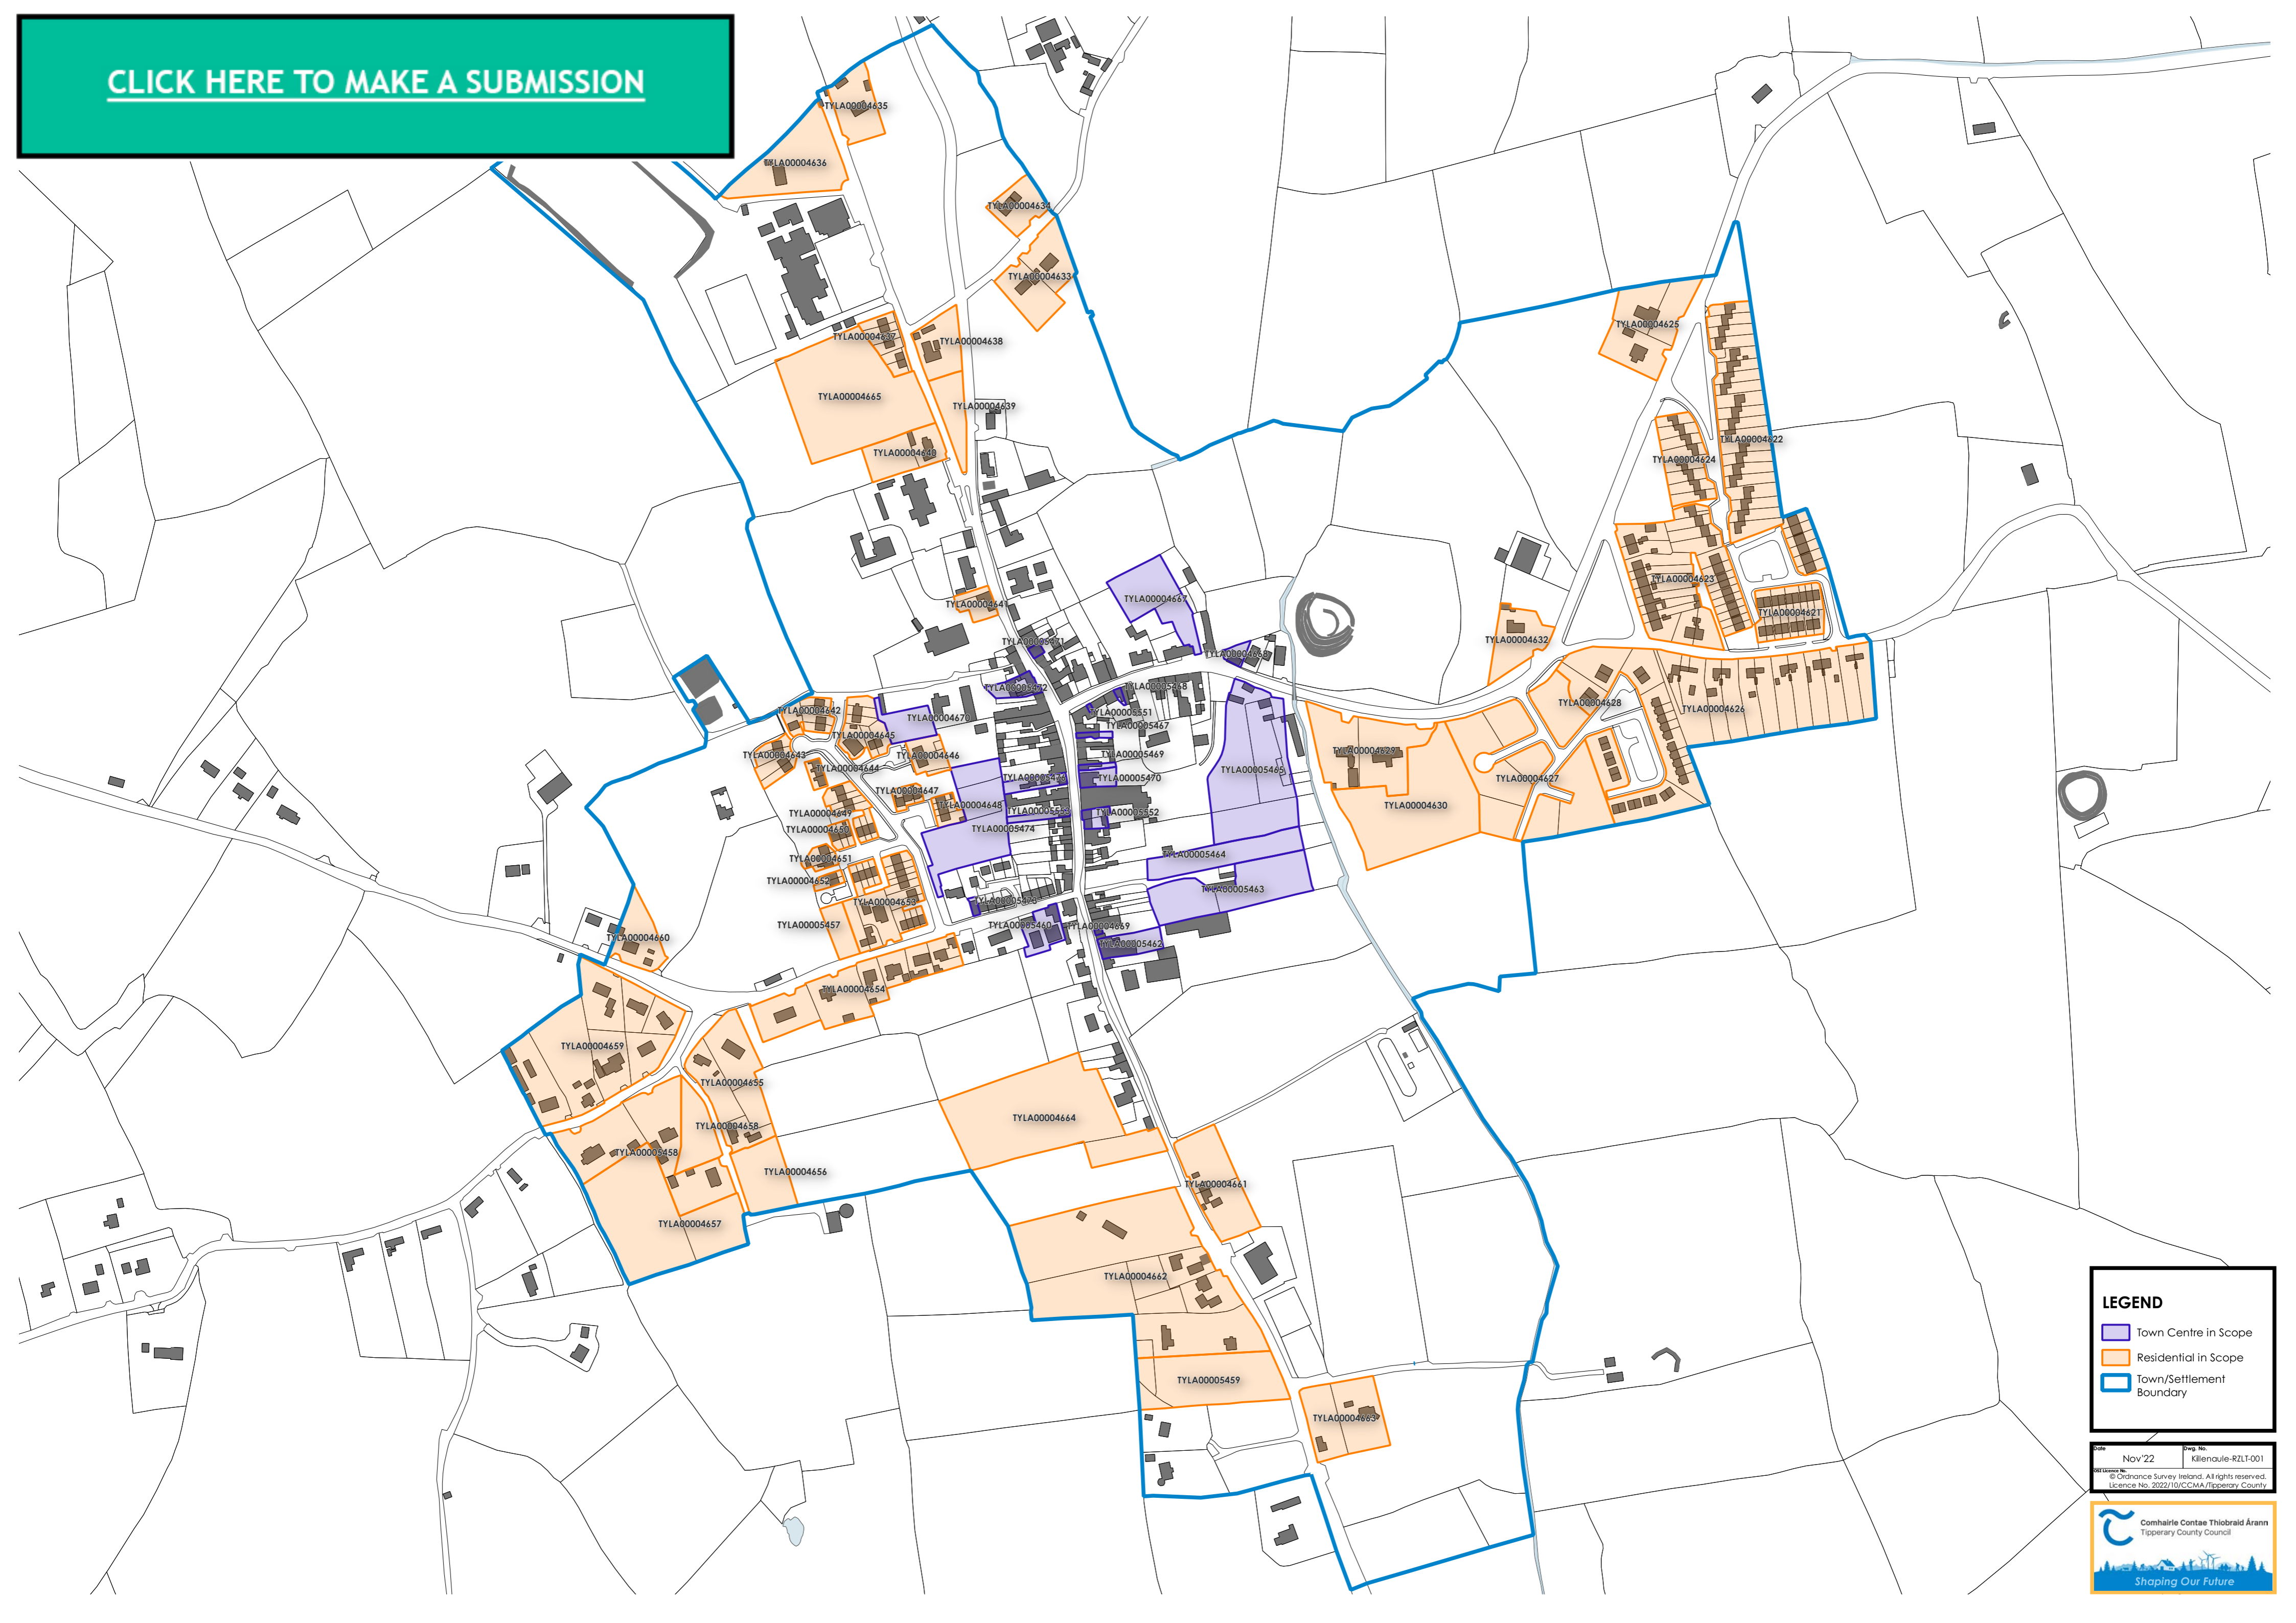

[CLICK HERE TO MAKE A SUBMISSION](#)

LEGEND
Town Centre in Scope
Residential in Scope
Town/Settlement Boundary

Date: Nov'22
Page No: Killeenale-R2LT-001