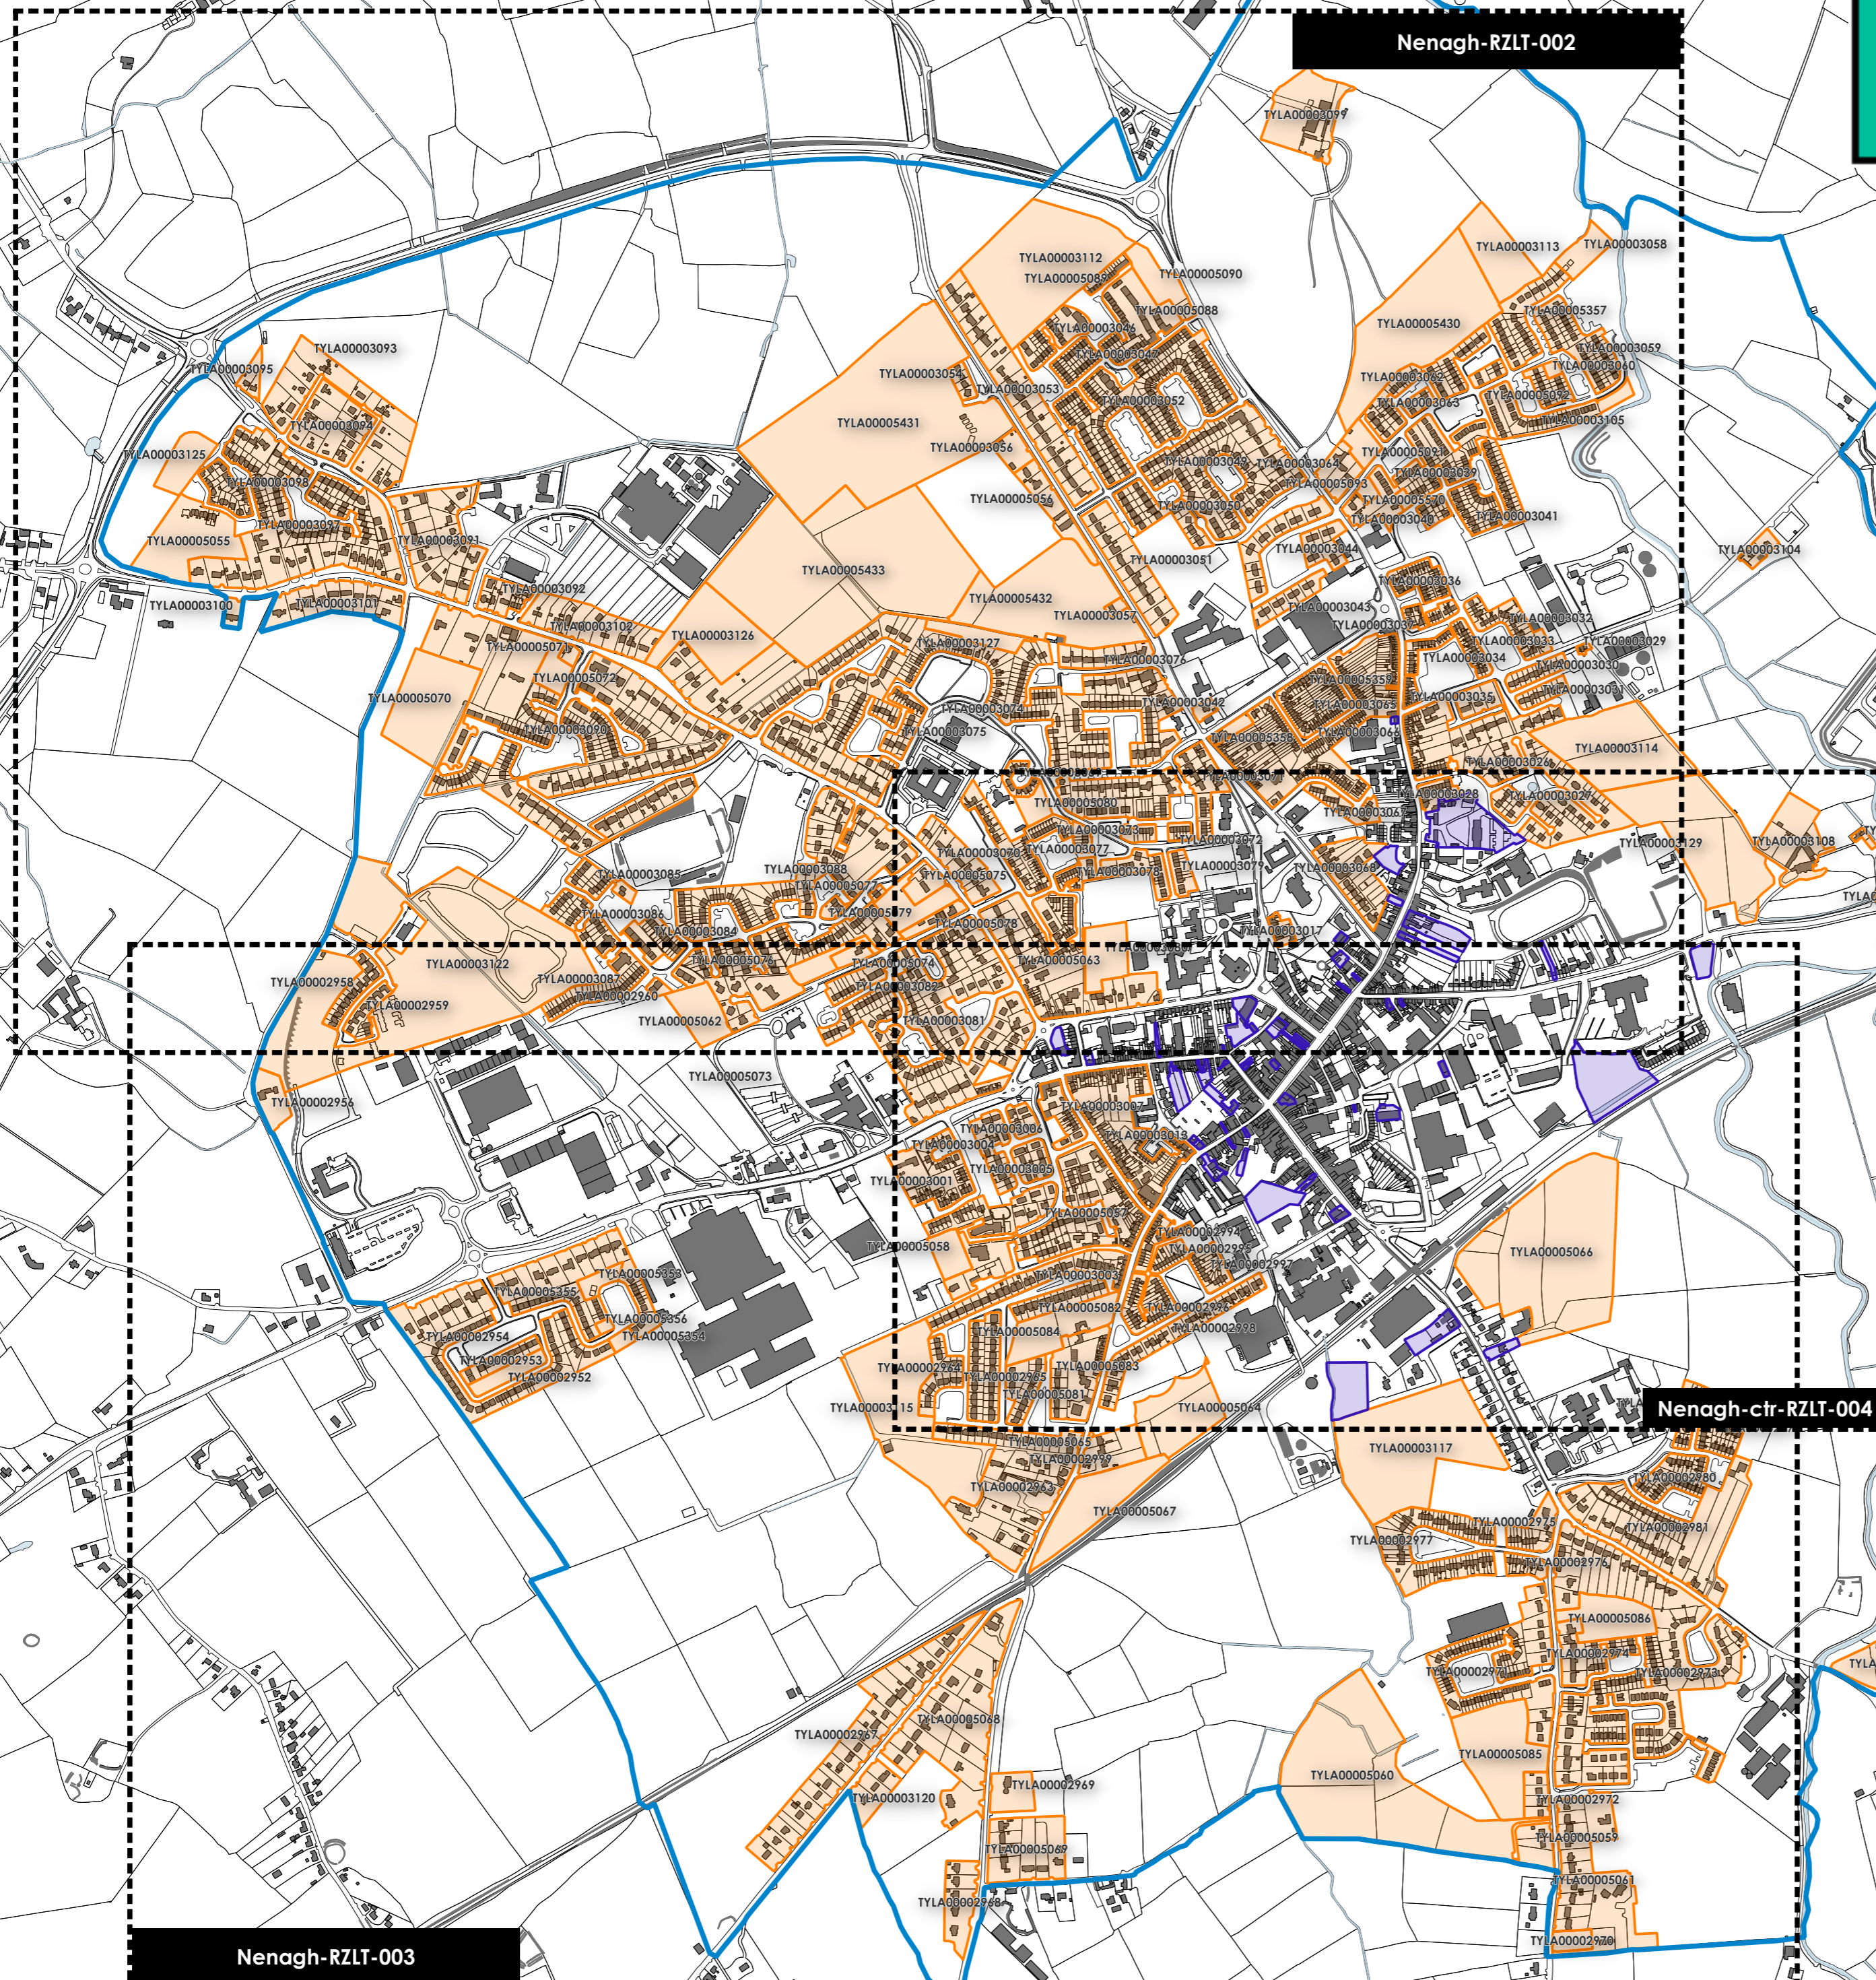

Nenagh-RZLT-002

[CLICK HERE TO MAKE A SUBMISSION](#)

Nenagh-RZLT-003

Nenagh-ctr-RZLT-004

**LEGEND**

-  Town Centre in Scope
-  Residential in Scope
-  Town/Settlement Boundary

Nov'22 Nenagh-RZLT-001  
© Ordnance Survey Ireland. All rights reserved.  
Licence No. 2022/10/CCMA/Tipperary County