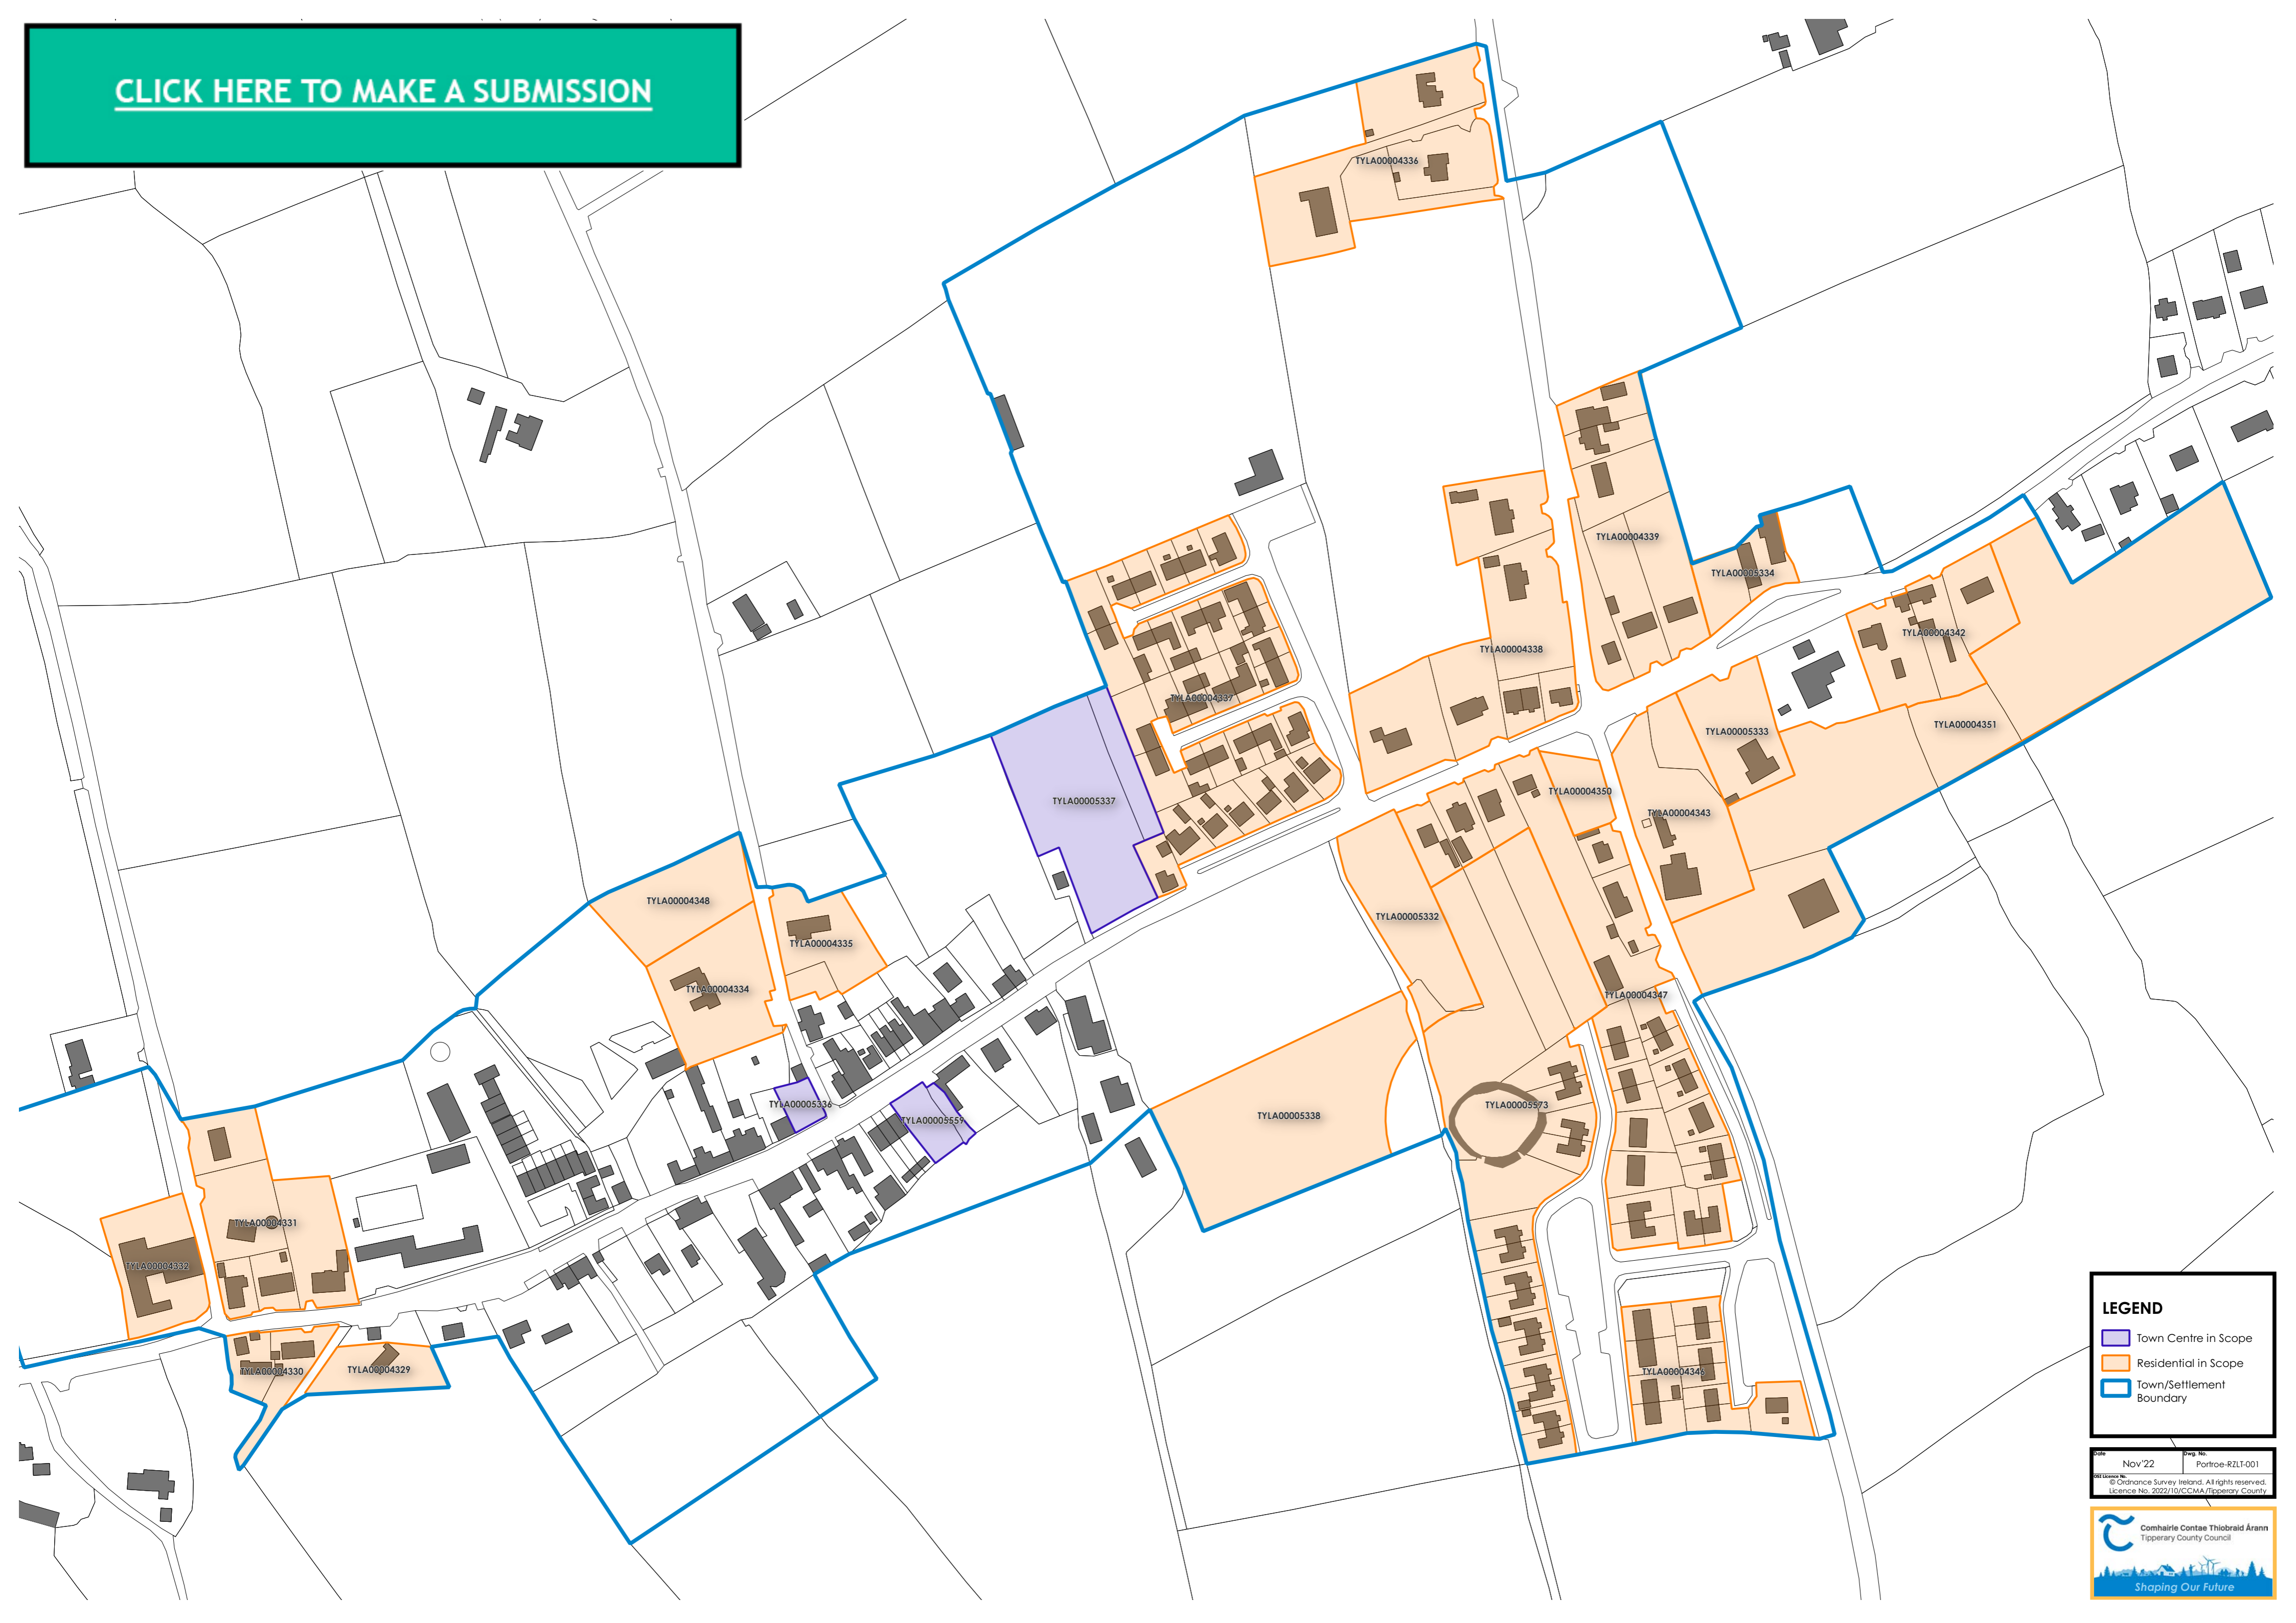

[CLICK HERE TO MAKE A SUBMISSION](#)

LEGEND

- Town Centre in Scope
- Residential in Scope
- Town/Settlement Boundary

Scale: Nov'22 Page No.: Portroe-RZLF-001
© Ordnance Survey Ireland. All rights reserved.
Licence No: 2022/10/CCMA/Tipperary County