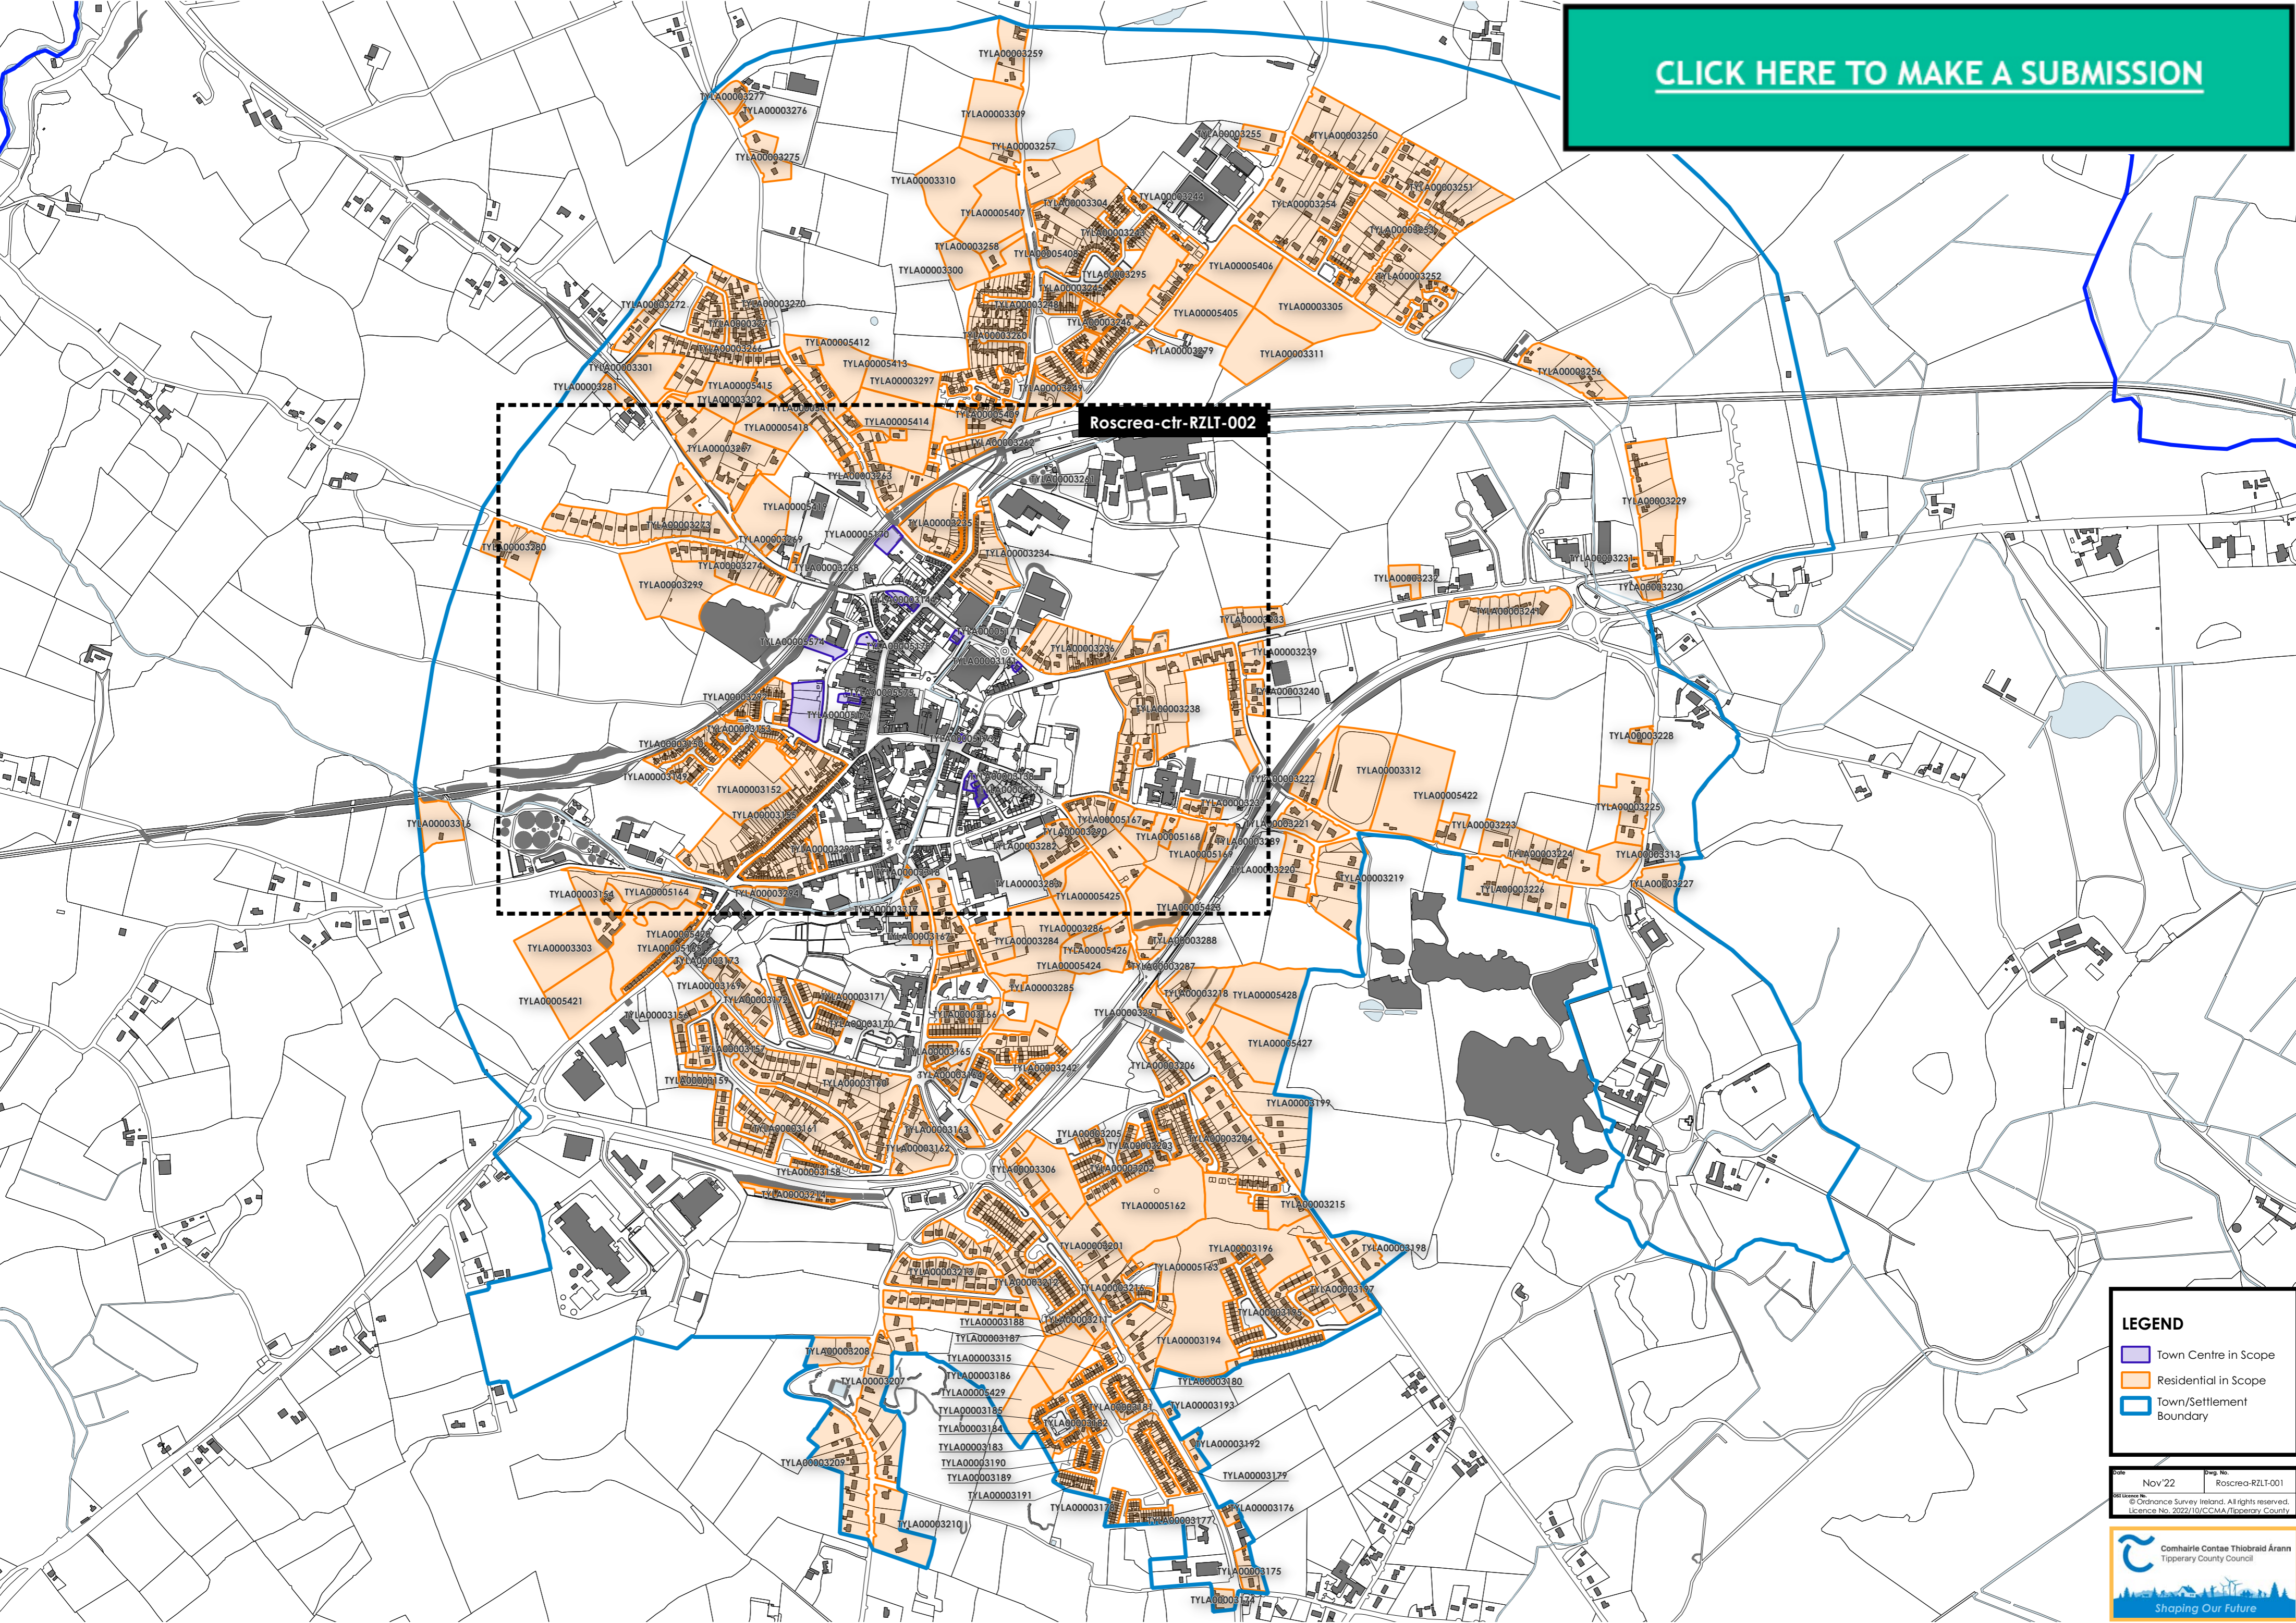

[CLICK HERE TO MAKE A SUBMISSION](#)

Roscrea-cir-RZLT-002

LEGEND

- Town Centre in Scope
- Residential in Scope
- Town/Settlement Boundary

Date	Nov 22	Dwg No.	Roscrea-RZLT-001
© Ordnance Survey Ireland. All rights reserved. Licence No. 2022/10/CMA/Tipperary County			