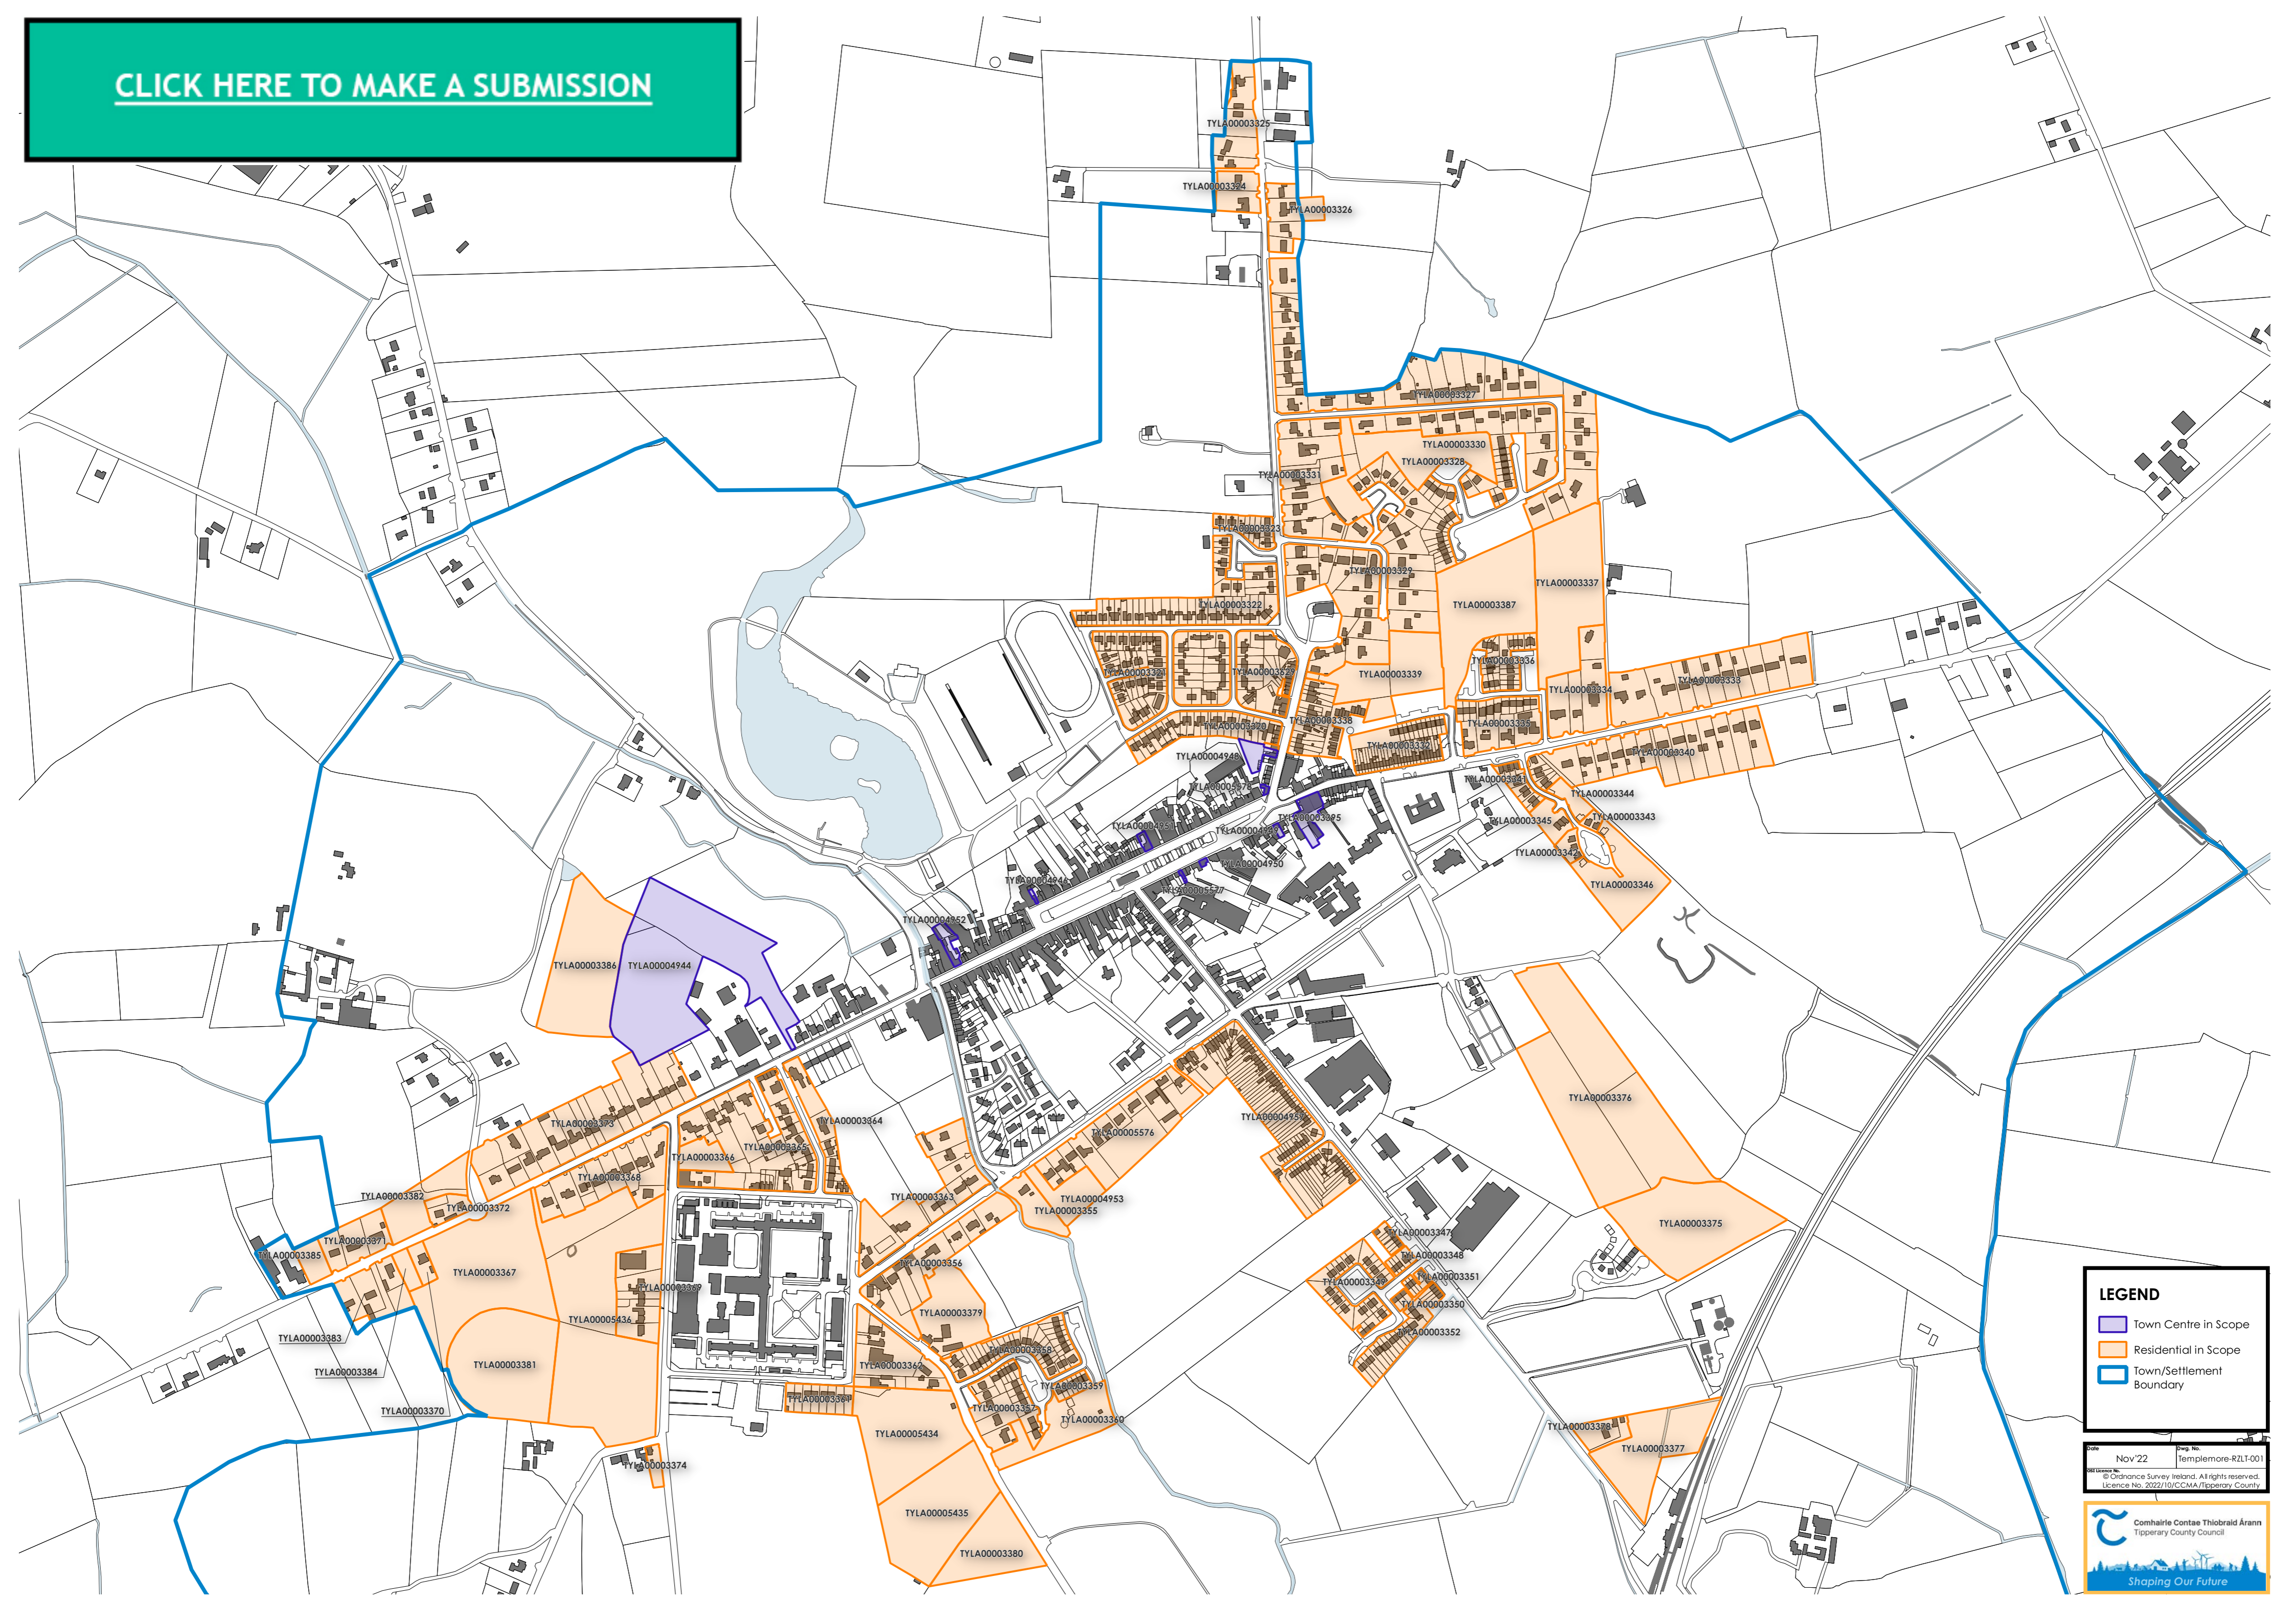

[CLICK HERE TO MAKE A SUBMISSION](#)

LEGEND

- Town Centre in Scope
- Residential in Scope
- Town/Settlement Boundary

Date: Nov'22
Page No: Templemore-R2LT-001

© Ordnance Survey Ireland. All rights reserved.
Licence No. 2022/10/CCMA/Tipperary County