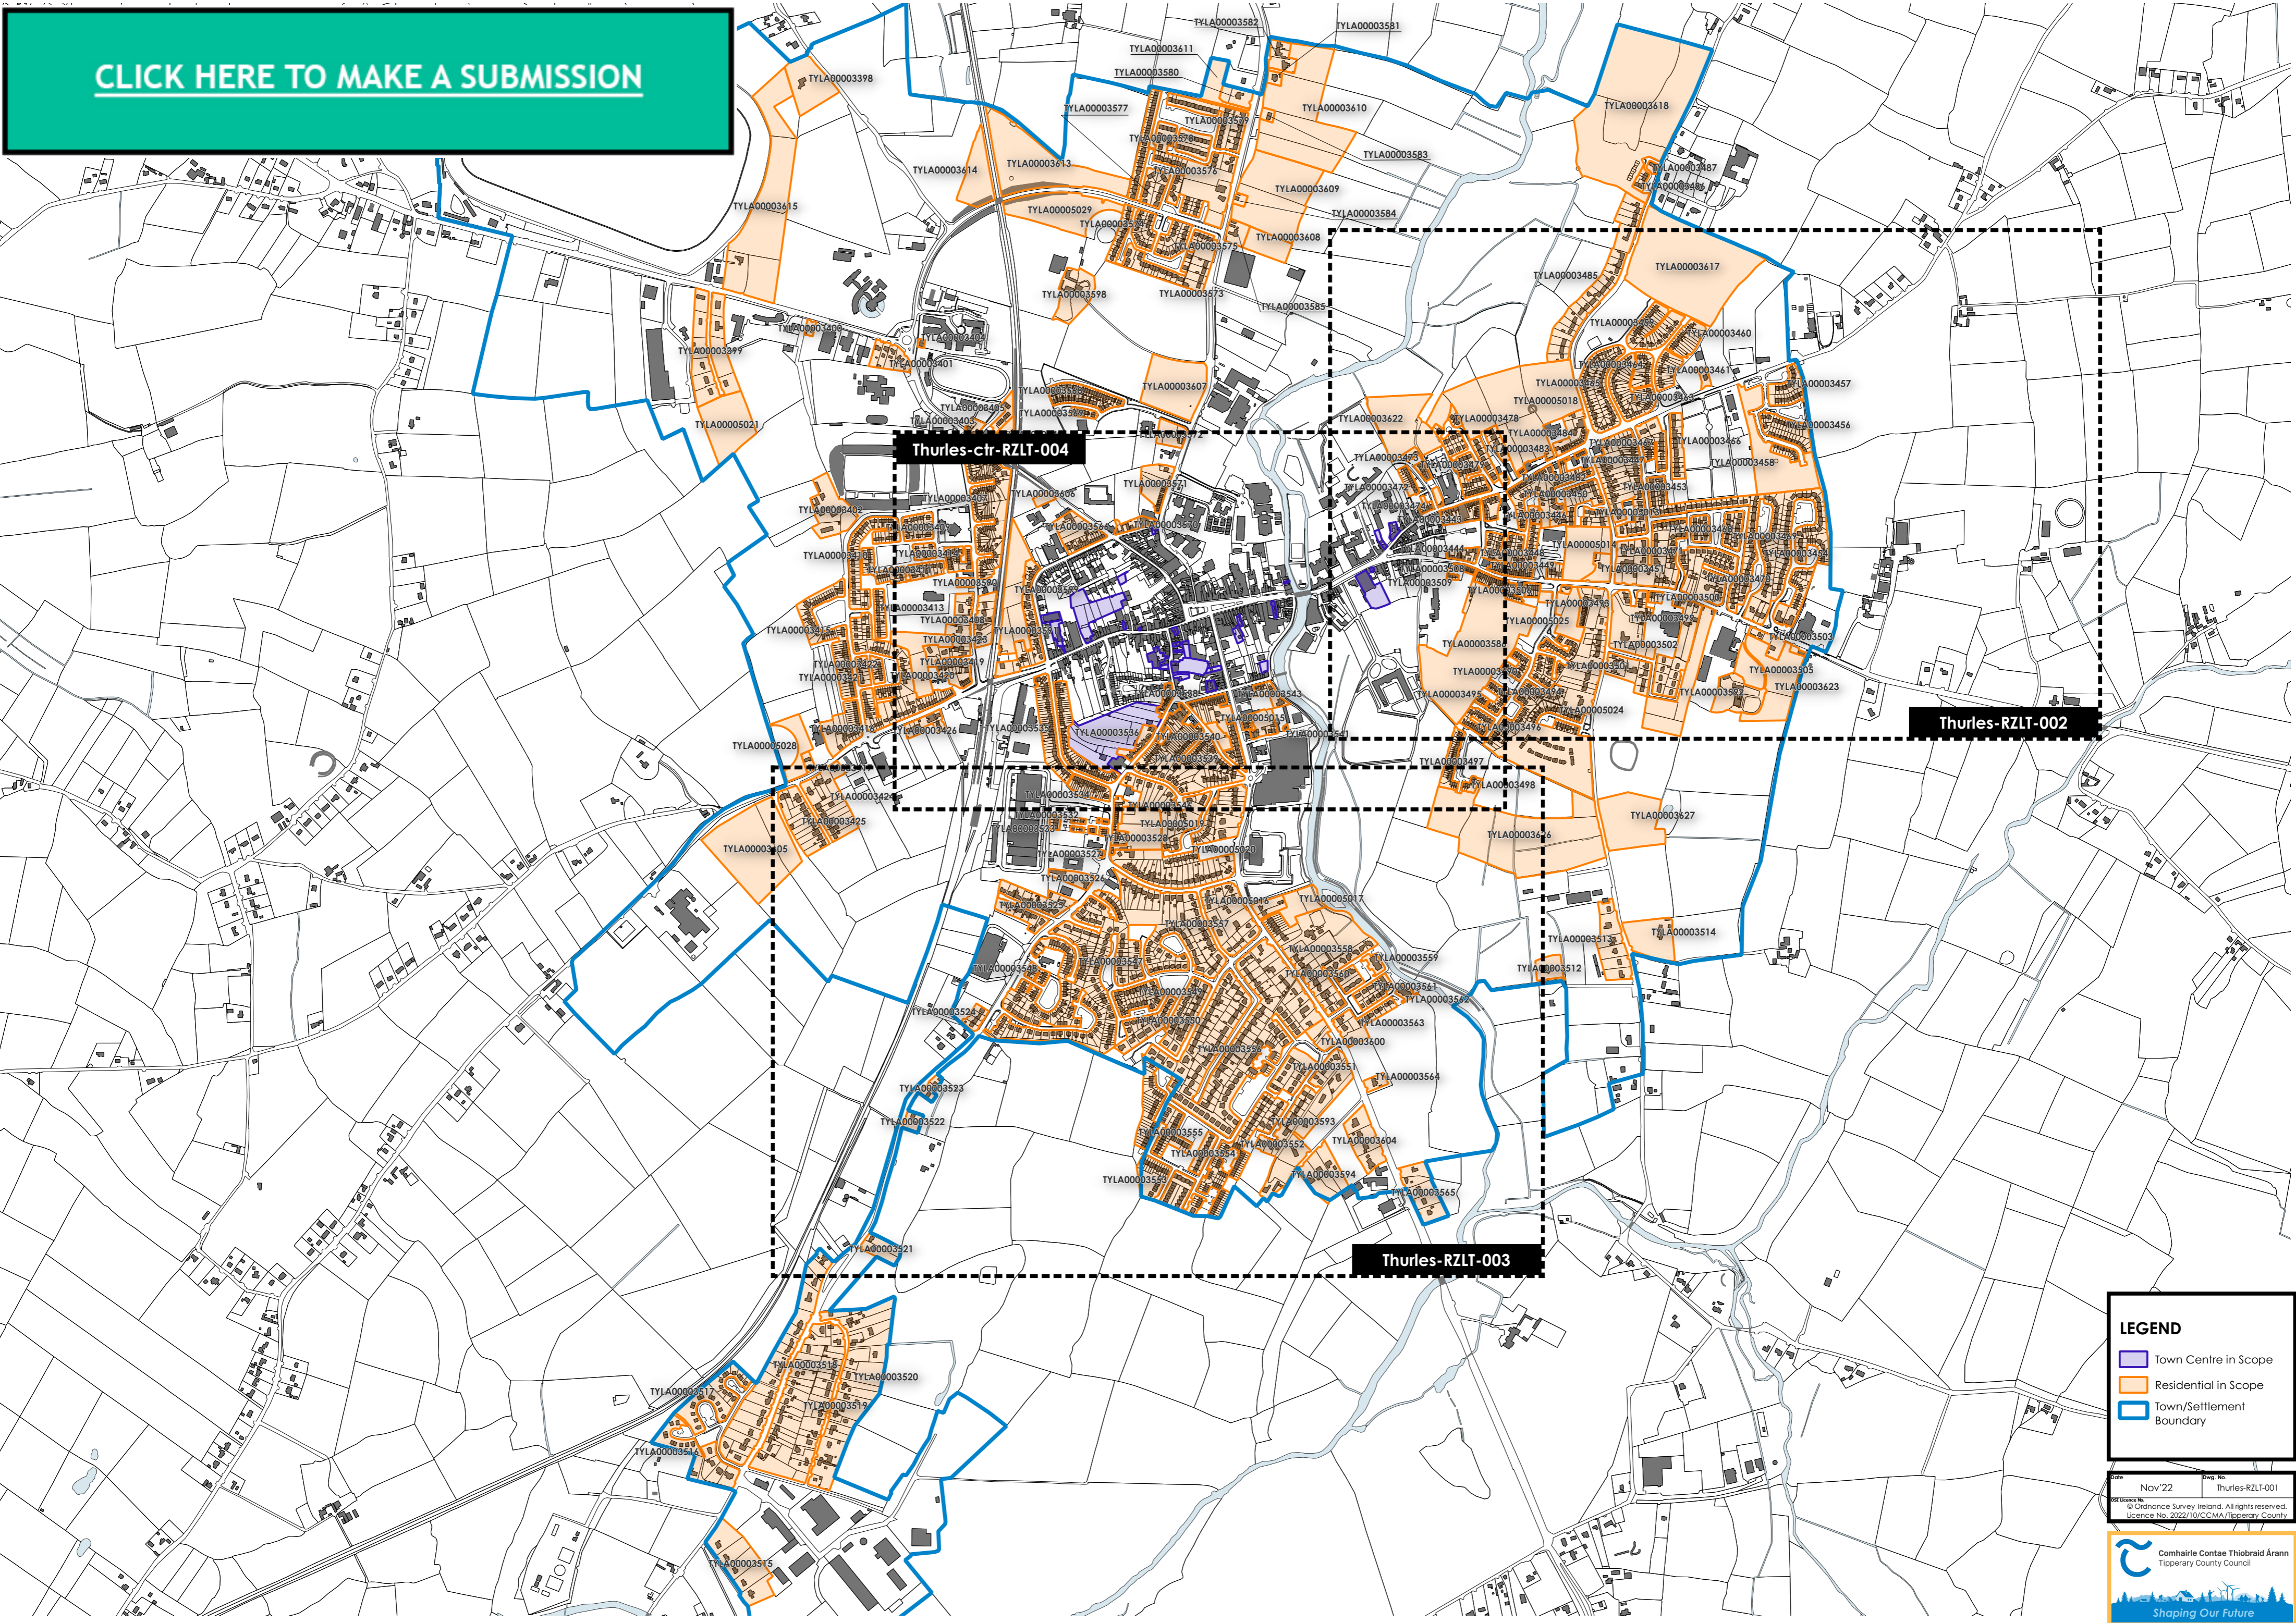

[CLICK HERE TO MAKE A SUBMISSION](#)

Thurles-ctr-RZLT-004

Thurles-RZLT-002

Thurles-RZLT-003

- LEGEND**
- Town Centre in Scope
 - Residential in Scope
 - Town/Settlement Boundary

Nov'22
Thurles-RZLT-001
© Ordnance Survey Ireland. All rights reserved.
Licence No. 2022/10/CCWA/Tipperary County