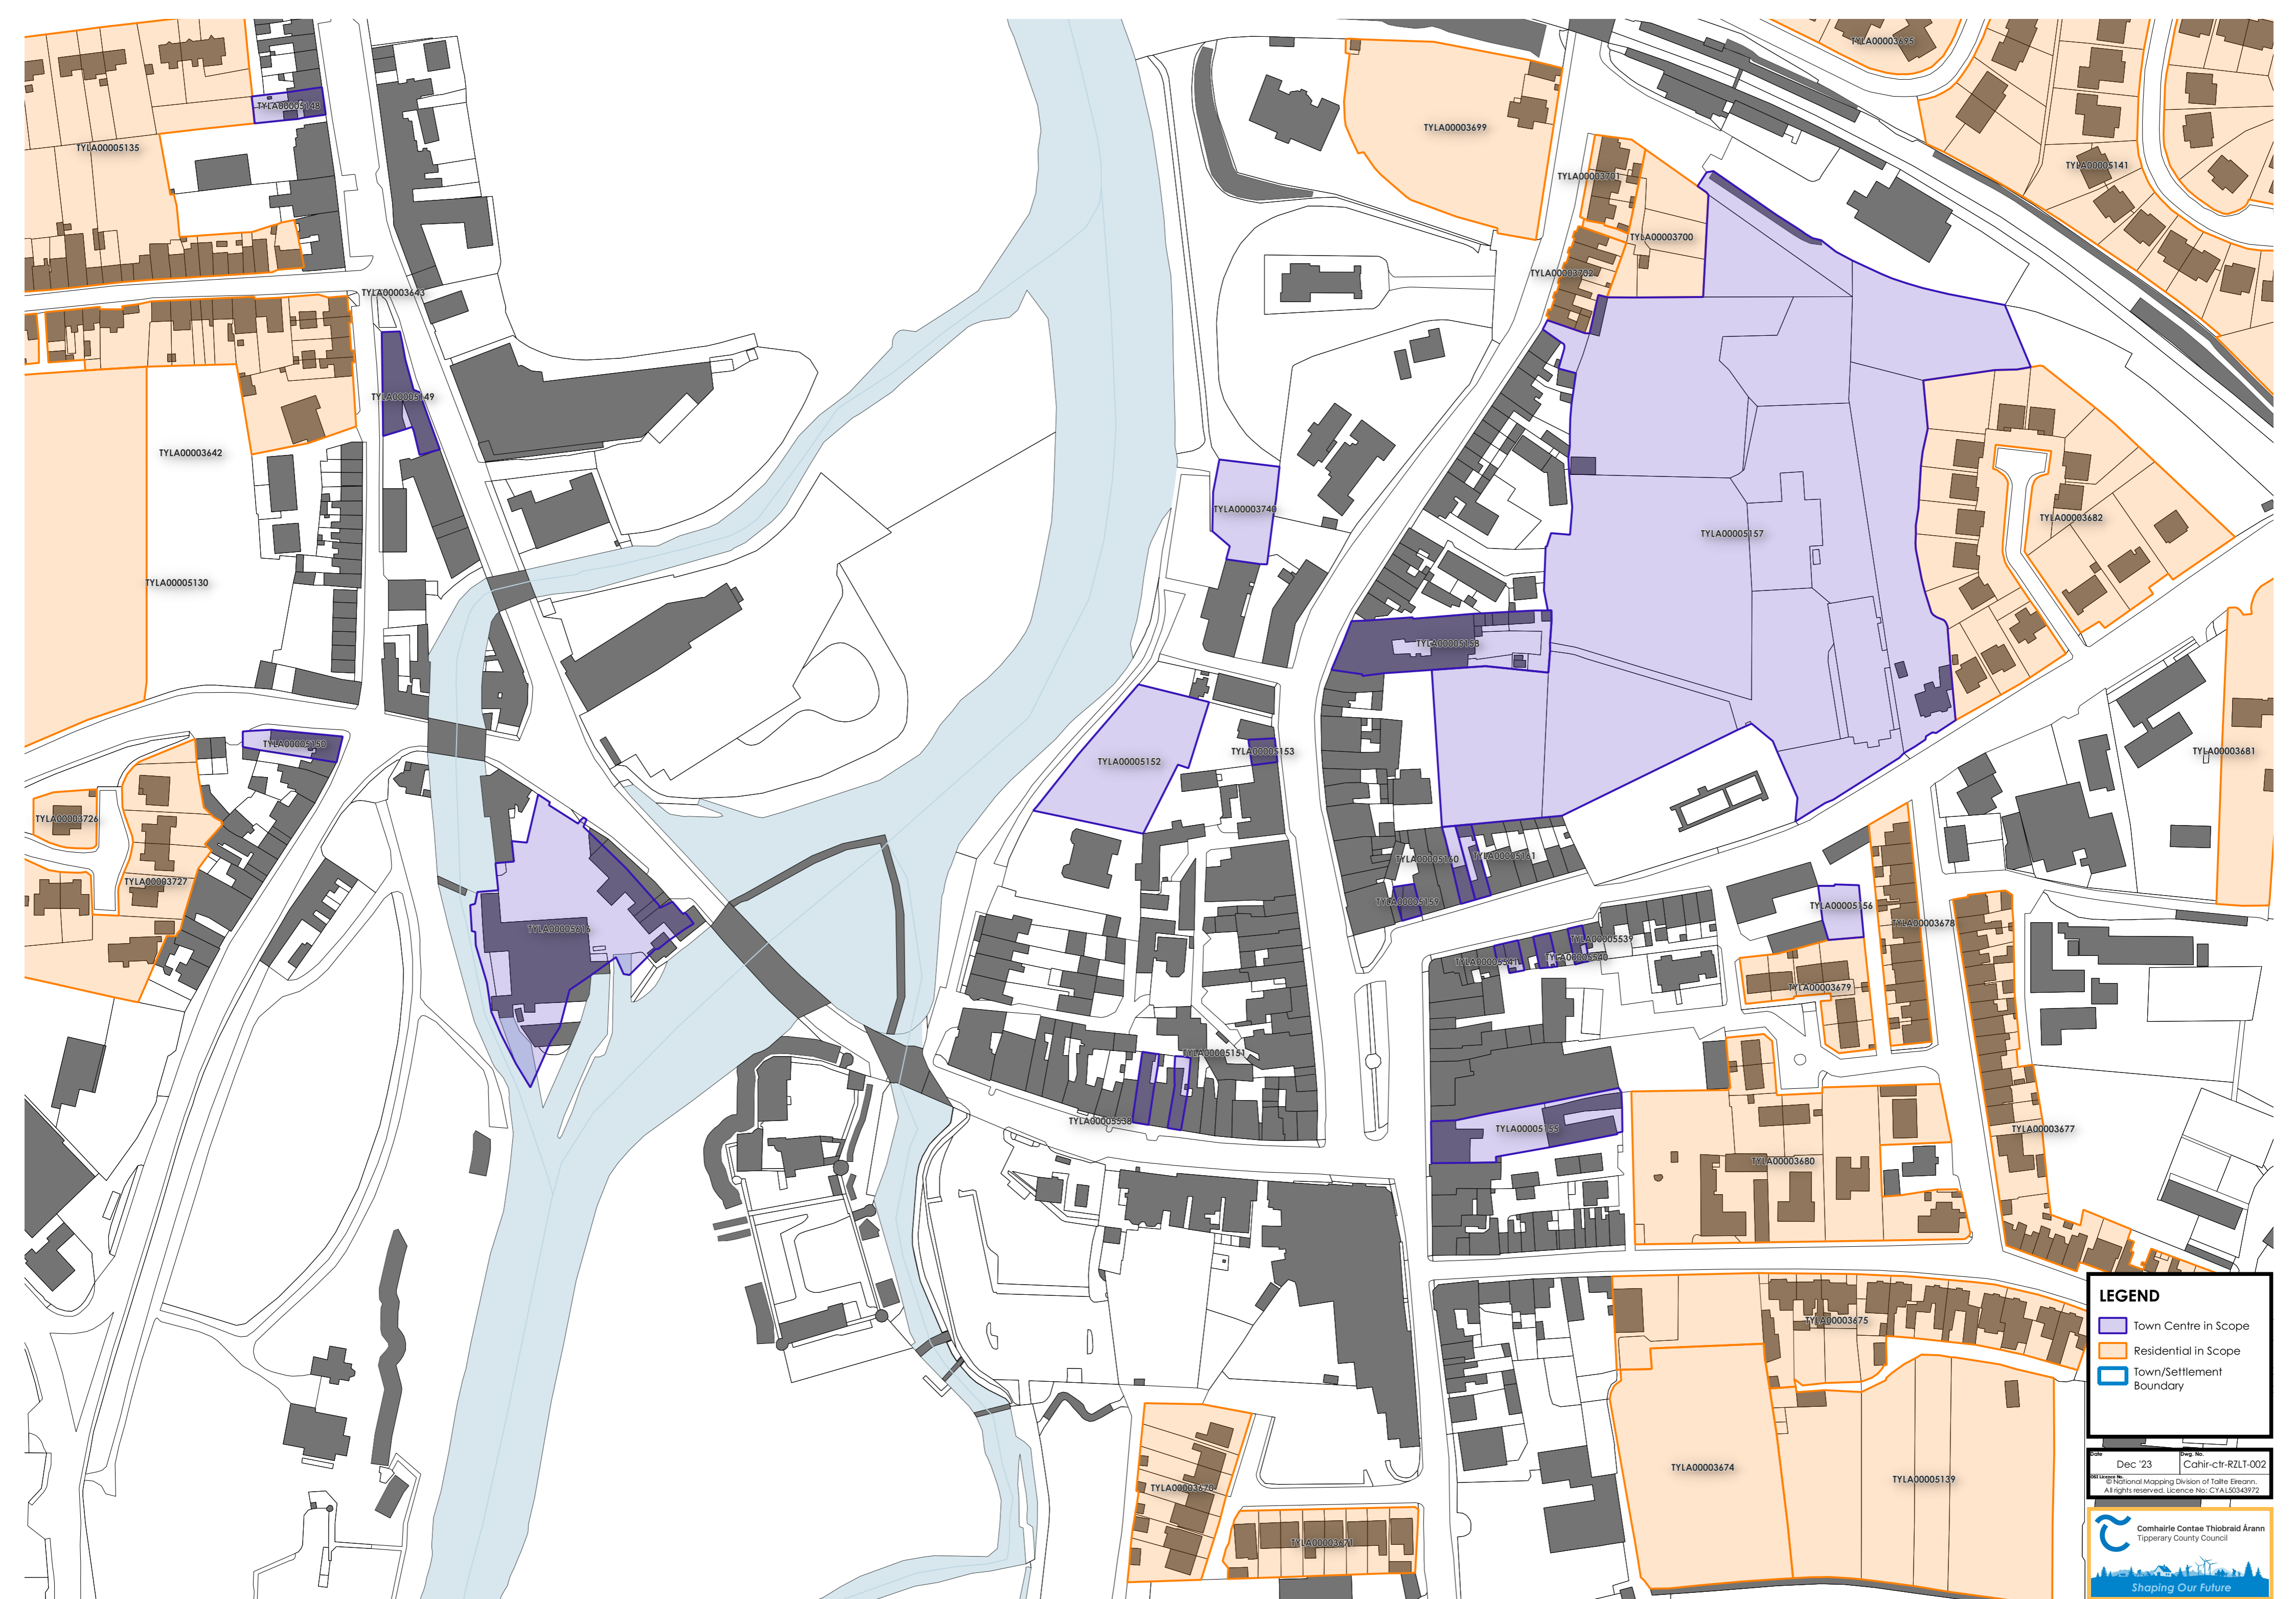

Cahir-ctr-RZLT-002

LEGEND

- Town Centre in Scope
- Residential in Scope
- Town/Settlement Boundary

Date	Dec '23	Dwg. No.	Cahir-RZLT-001
<small>© National Mapping Division of Tallie Eireann. All rights reserved. Licence No: CYAL5034972</small>			

LEGEND

- Town Centre in Scope
- Residential in Scope
- Town/Settlement Boundary

Date: Dec '23
 Drawing No.: Cahir-ctr-RZLT-002
 © National Mapping Division of Tallie Eireann.
 All rights reserved. Licence No: CYAL50343972