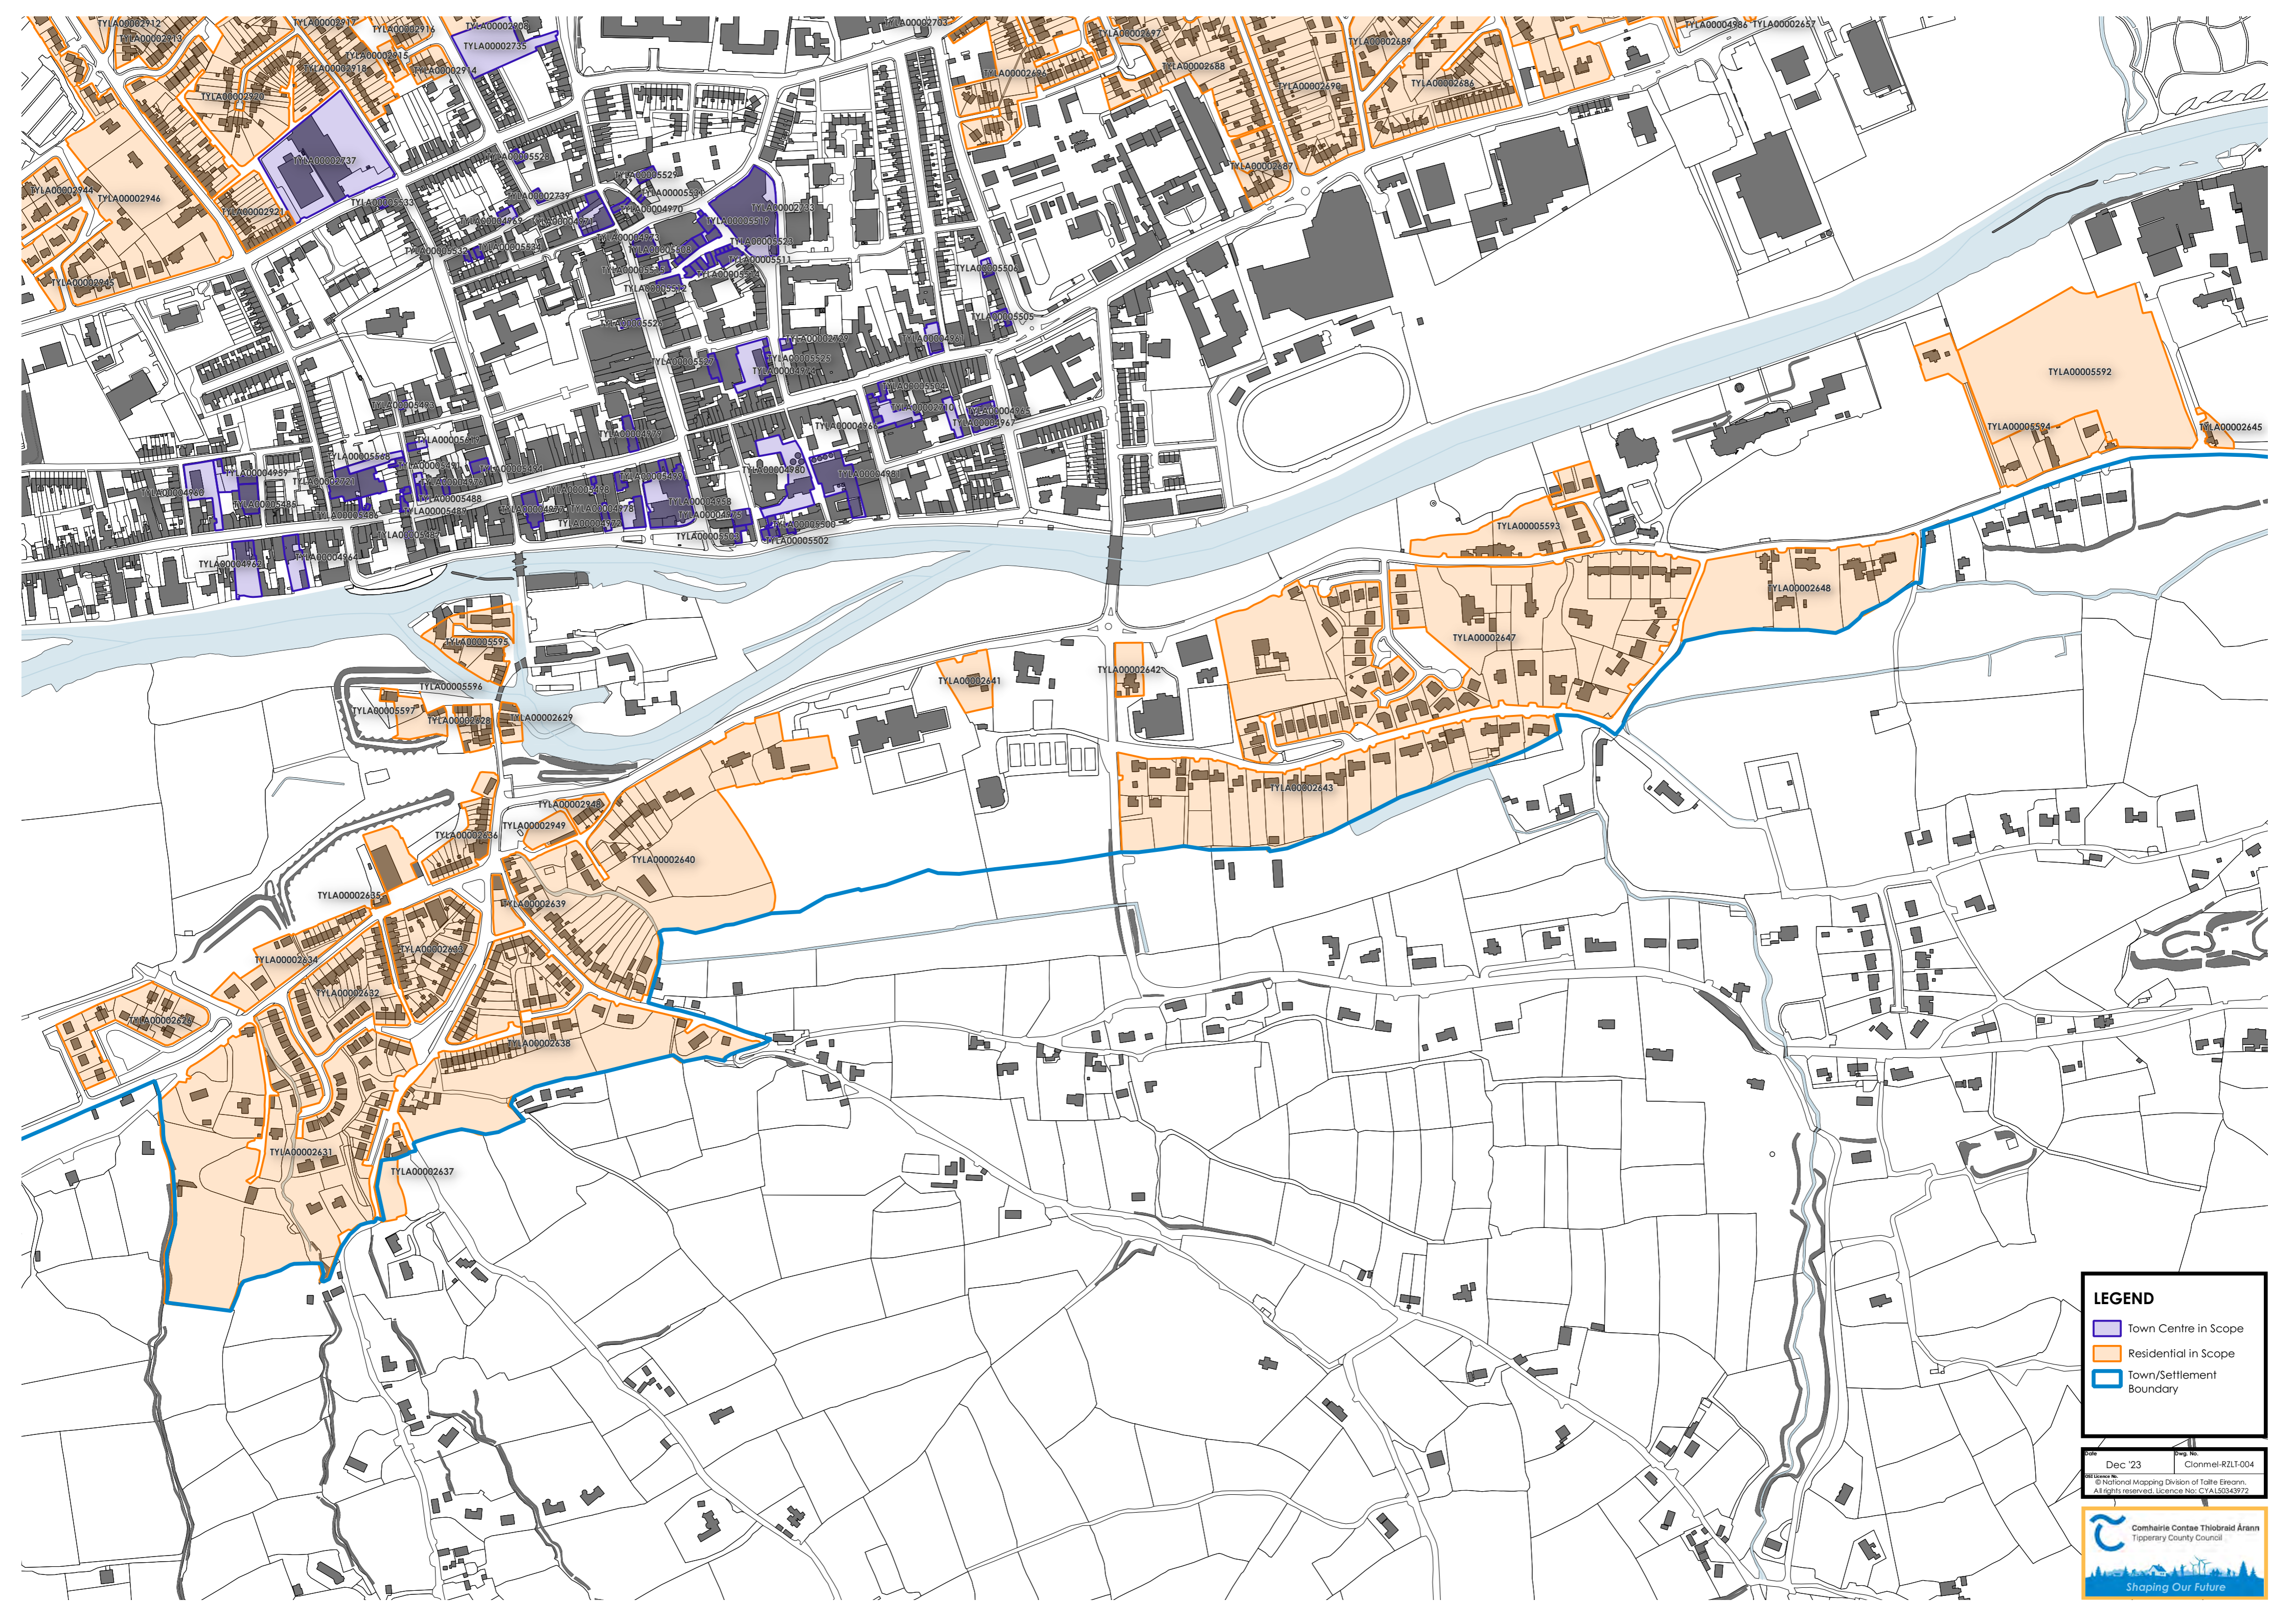

Clonmel-RZLT-005

Clonmel-RZLT-002

Clonmel-RZLT-003

Clonmel-ctr-RZLT-006

Clonmel-RZLT-004

LEGEND

- Town Centre in Scope
- Residential in Scope
- Town/Settlement Boundary

Dec '23 Clonmel-RZLT-001
© National Mapping Division of Tallie Erecin.
All rights reserved. Licence No: CYAL30343972

LEGEND

- Town Centre in Scope
- Residential in Scope
- Town/Settlement Boundary

Dec '23 Clonmel-RZLT-002
© National Mapping Division of Tóige Éireann. All rights reserved. Licence No: CTAL5034972

LEGEND

- Town Centre in Scope
- Residential in Scope
- Town/Settlement Boundary

Scale	Dec '23	Dwg. No.	Clonmel-RZLF-003
© National Mapping Division of Tallie Eireann. All rights reserved. Licence No: CYAL50343972			

LEGEND

- Town Centre in Scope
- Residential in Scope
- Town/Settlement Boundary

Date: Dec '23
Drawing No: Clonmel-RZLI-004
Source: © National Mapping Division of Talte Éireann.
All rights reserved. Licence No: CYA150343972

LEGEND

- Town Centre in Scope
- Residential in Scope
- Town/Settlement Boundary