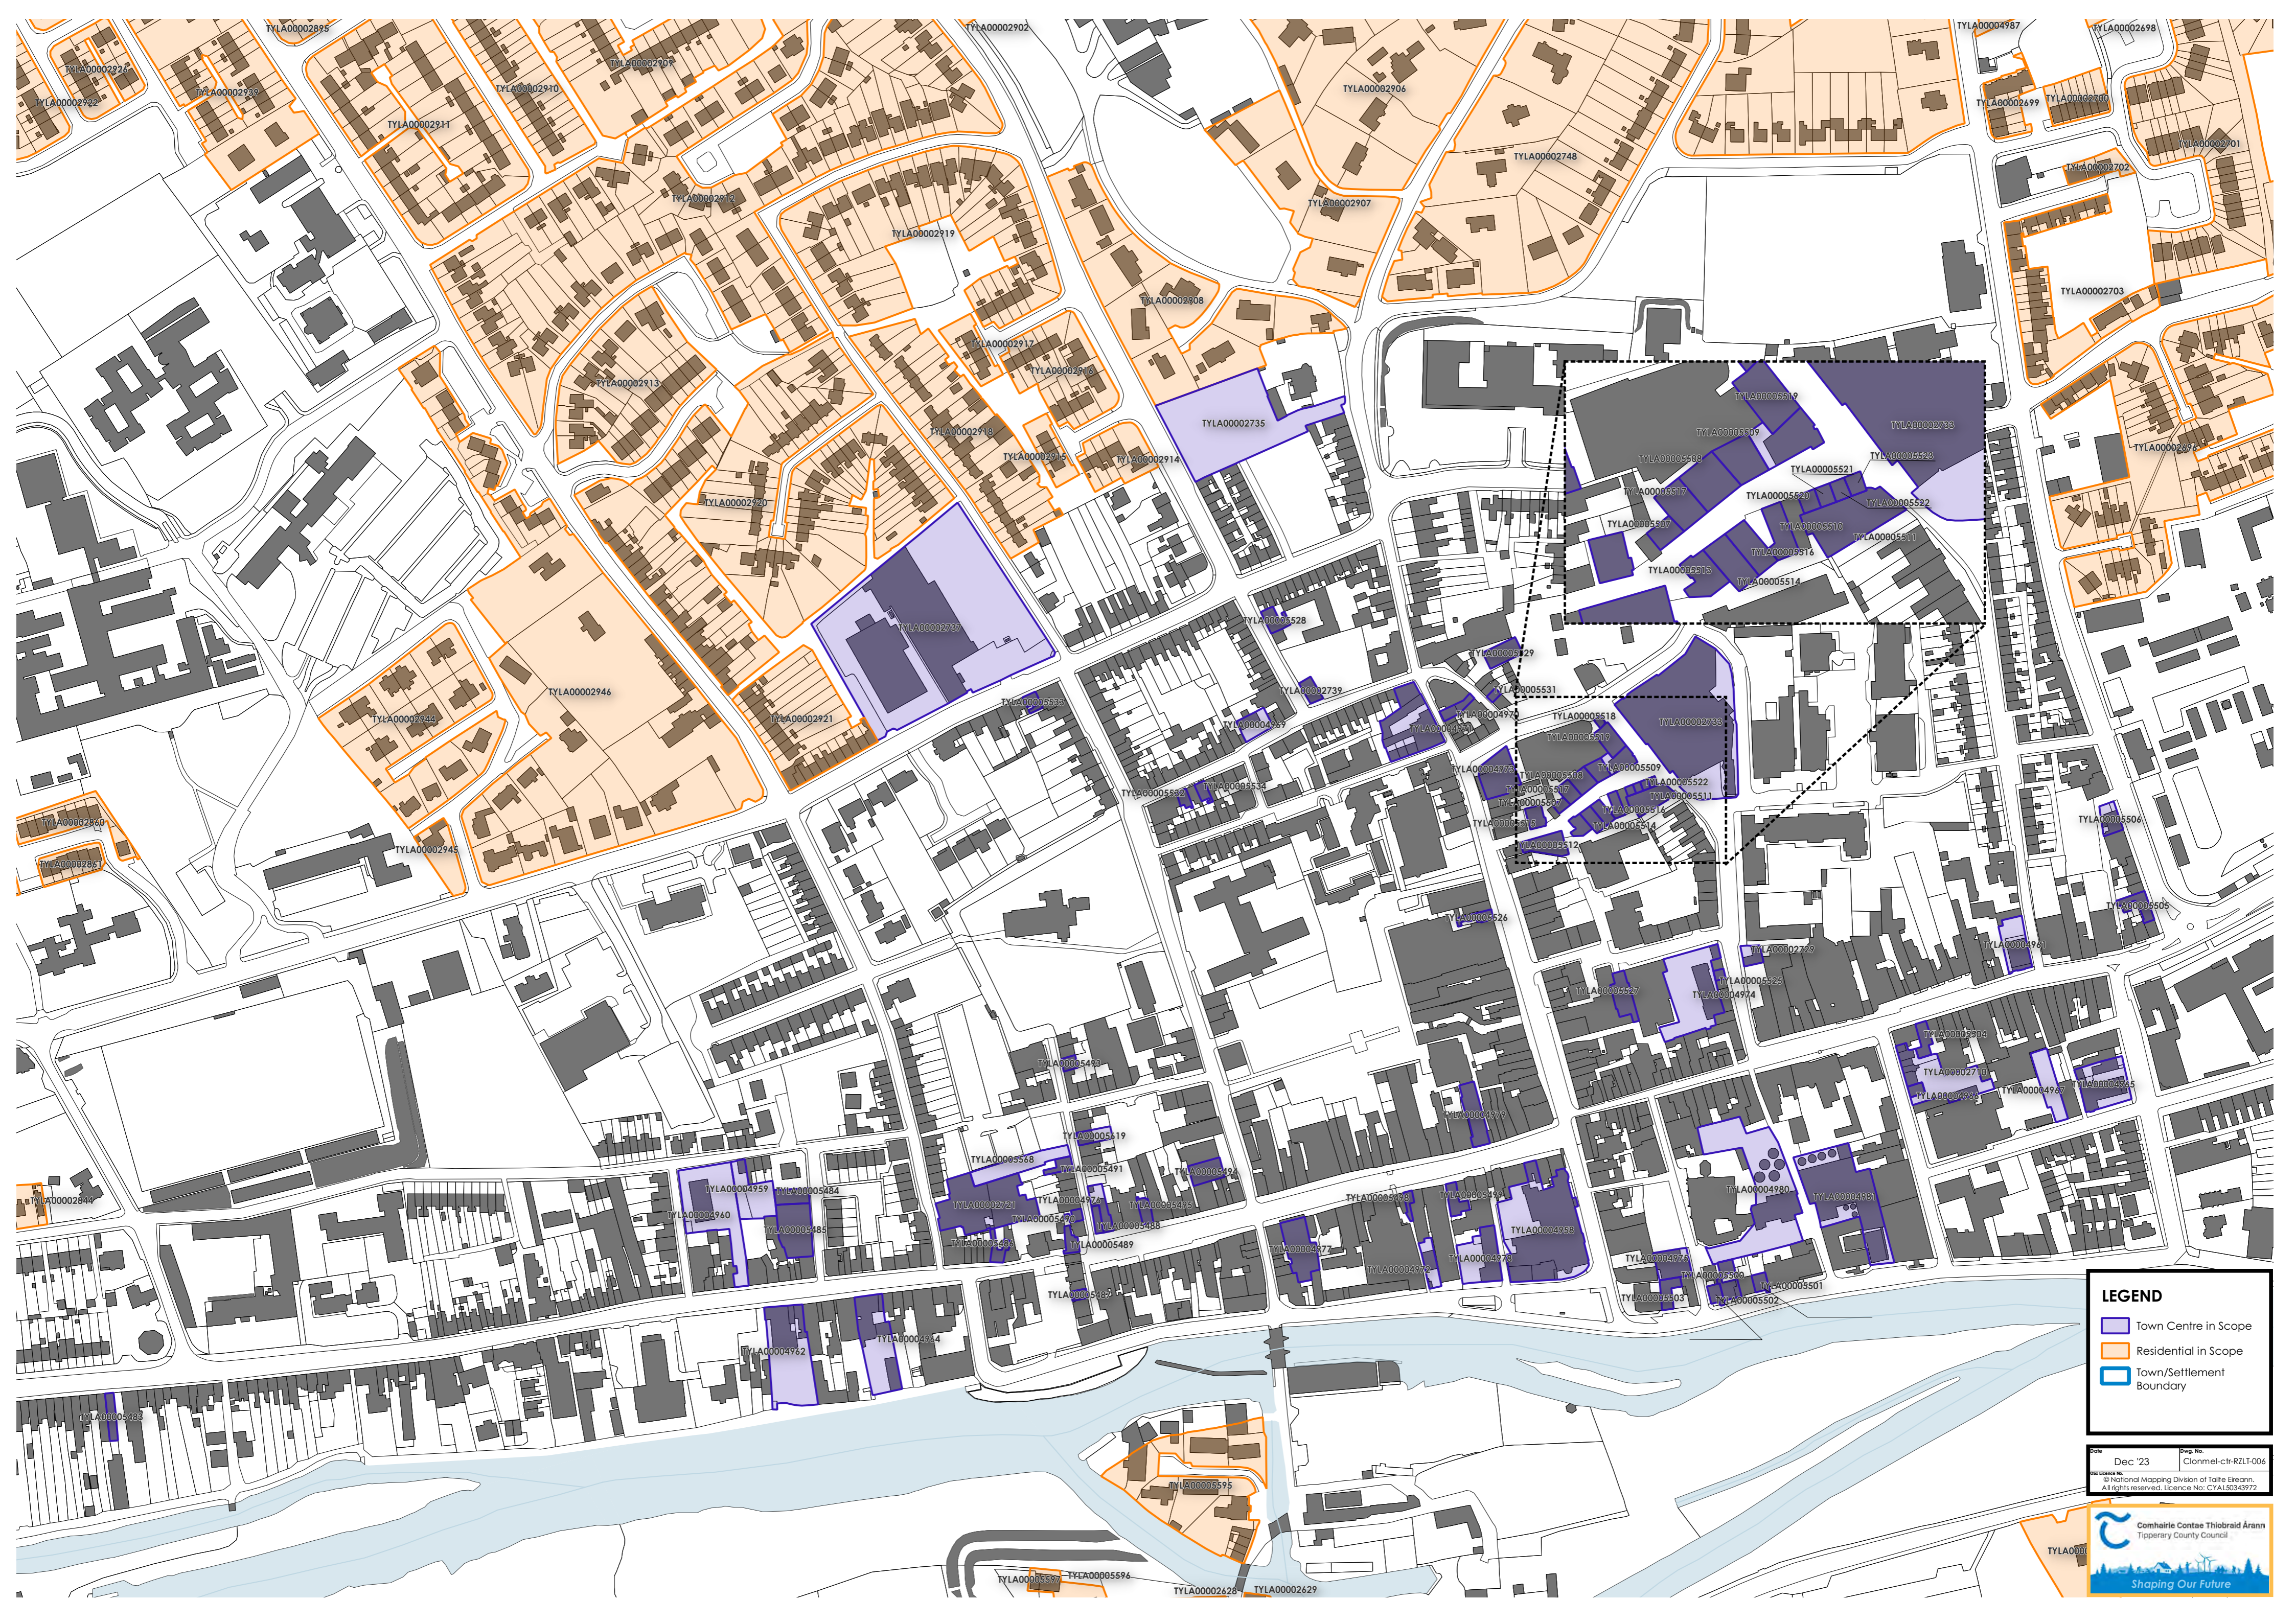

Date: Dec '23
Drawing No: Clonmel-RZLI-004
Source: © National Mapping Division of Talte Éireann.
All rights reserved. Licence No: CYA150343972

LEGEND

- Town Centre in Scope
- Residential in Scope
- Town/Settlement Boundary

Dec '23
Clonmel-RZLF-005
© National Mapping Division of Tairé Éireann.
All rights reserved. Licence No: C1A15343972

LEGEND

- Town Centre in Scope
- Residential in Scope
- Town/Settlement Boundary

Dec '23
 Clonmel-ctr-RZLT-006
 © National Mapping Division of Tairé Éireann.
 All rights reserved. Licence No. CVAL5034972