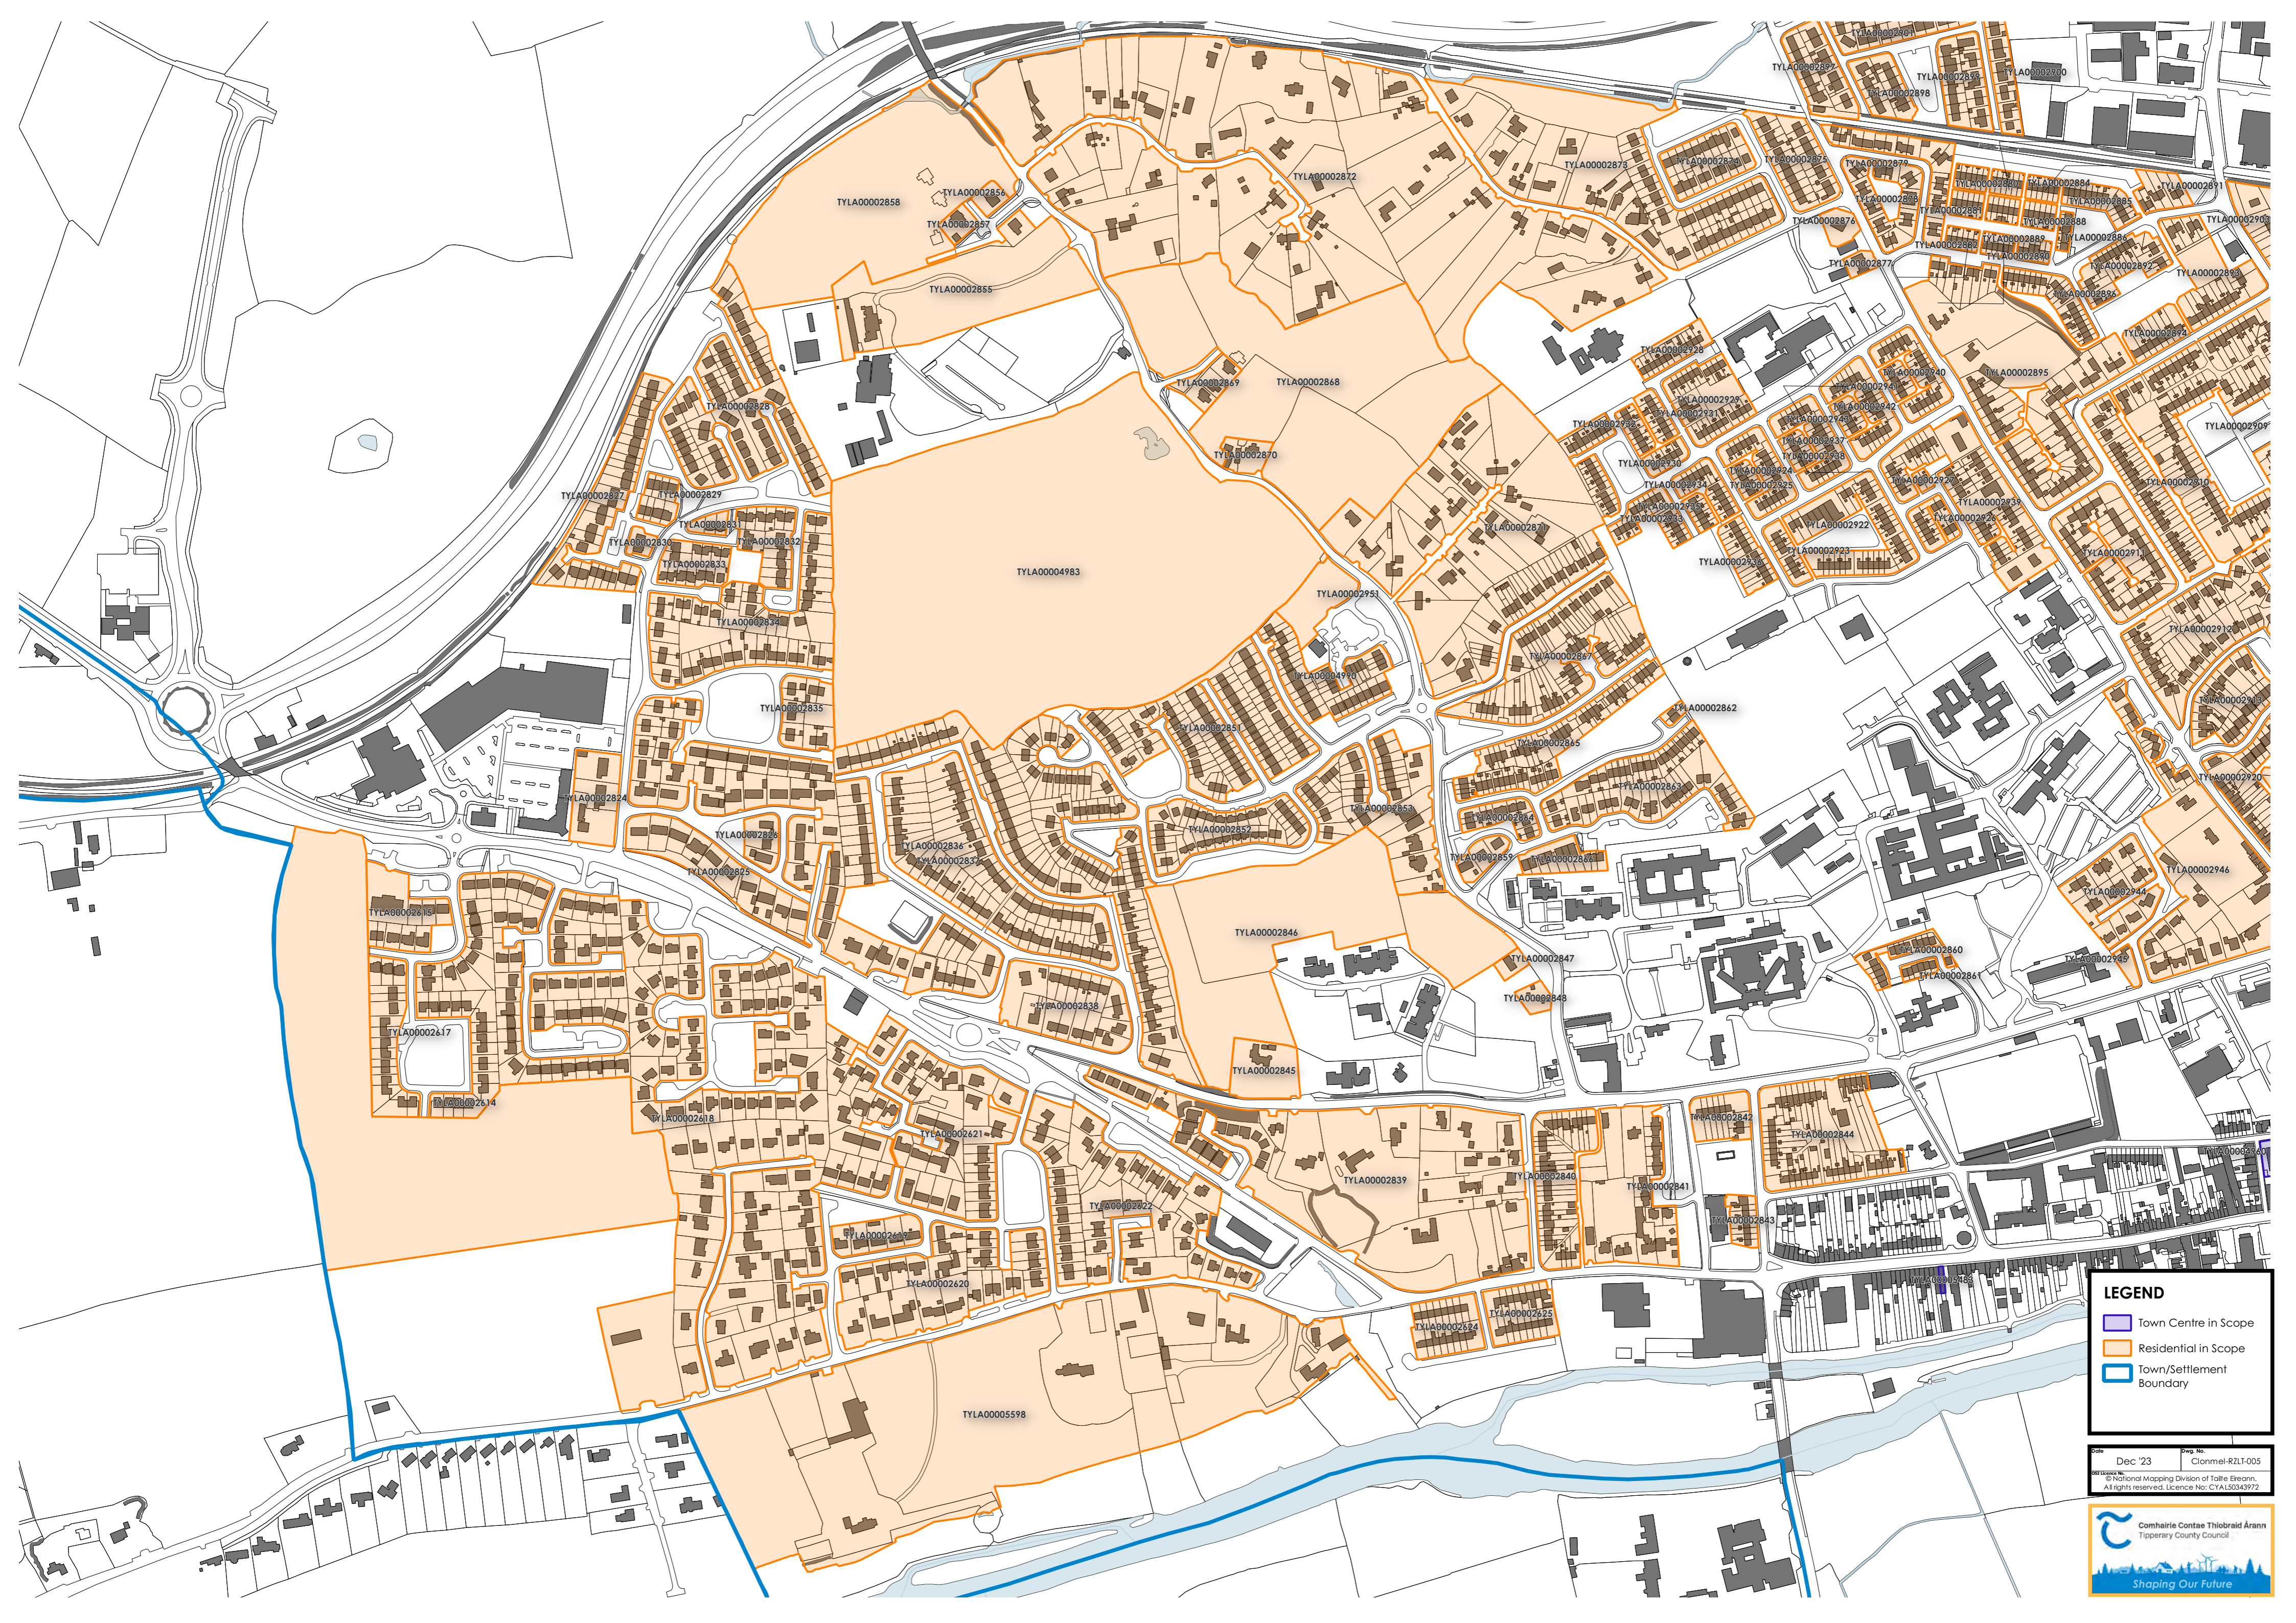

Clonmel-RZLT-005

Clonmel-RZLT-002

Clonmel-RZLT-003

Clonmel-ctr-RZLT-006

Clonmel-RZLT-004

LEGEND

- Town Centre in Scope
- Residential in Scope
- Town/Settlement Boundary

Dec '23 Clonmel-RZLT-001
© National Mapping Division of Tallie Erecin.
All rights reserved. Licence No: CYAL30343972

LEGEND

- Town Centre in Scope
- Residential in Scope
- Town/Settlement Boundary

Dec '23 Clonmel-RZLT-002
© National Mapping Division of Tóige Éireann. All rights reserved. Licence No: CTAL5034972

LEGEND

- Town Centre in Scope
- Residential in Scope
- Town/Settlement Boundary

Scale	Dec '23	Dwg. No.	Clonmel-RZLF-003
© National Mapping Division of Tallie Eireann. All rights reserved. Licence No: CYAL50343972			

LEGEND

- Town Centre in Scope
- Residential in Scope
- Town/Settlement Boundary

Date: Dec '23
Drawing No: Clonmel-RZLI-004
Source: © National Mapping Division of Talte Éireann.
All rights reserved. Licence No: CYA150343972

LEGEND

- Town Centre in Scope
- Residential in Scope
- Town/Settlement Boundary