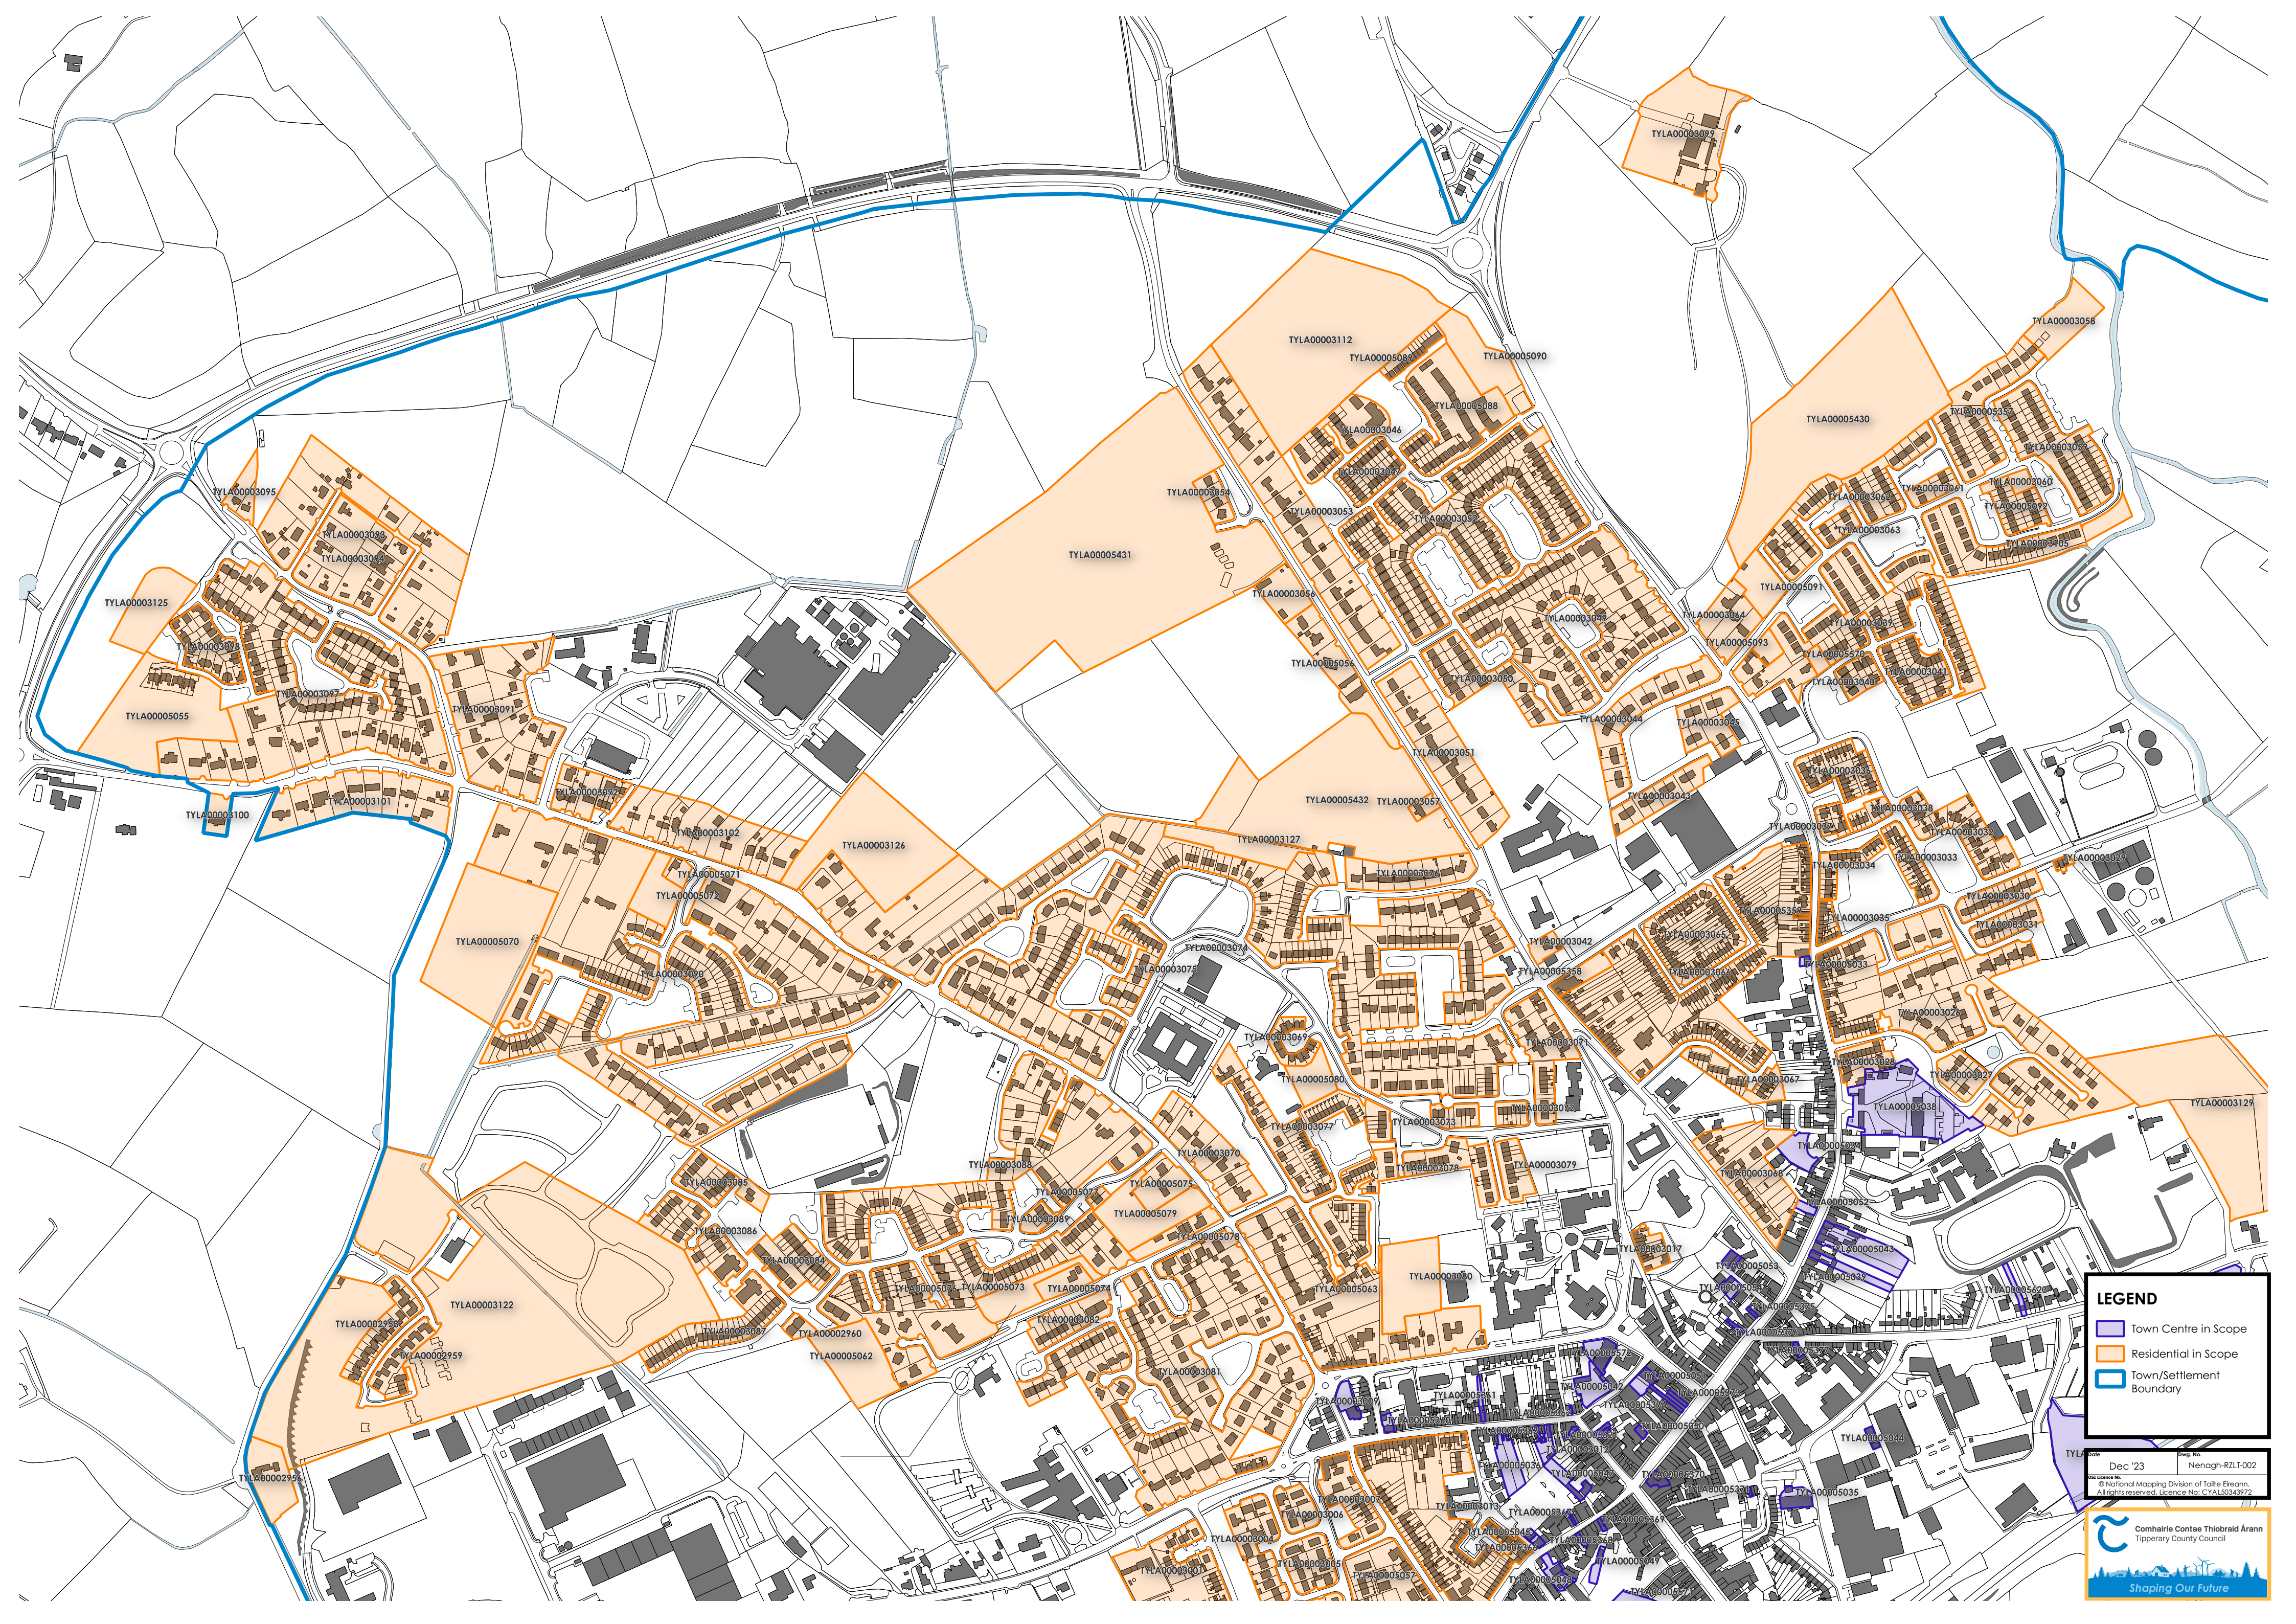

Nenagh-RZLT-002

Nenagh-ctr-RZLT-004

Nenagh-RZLT-003

LEGEND

- Town Centre in Scope
- Residential in Scope
- Town/Settlement Boundary

Dec '23 Page No. Nenagh-RZLT-001
 National Mapping Division of Tairé Éireann,
 All rights reserved. Licence No. CYAL5034972

- LEGEND**
- Town Centre in Scope
 - Residential in Scope
 - Town/Settlement Boundary

Dec '23
© National Mapping Division of Tallie Eireann.
All rights reserved. Licence No: CYLA50343972