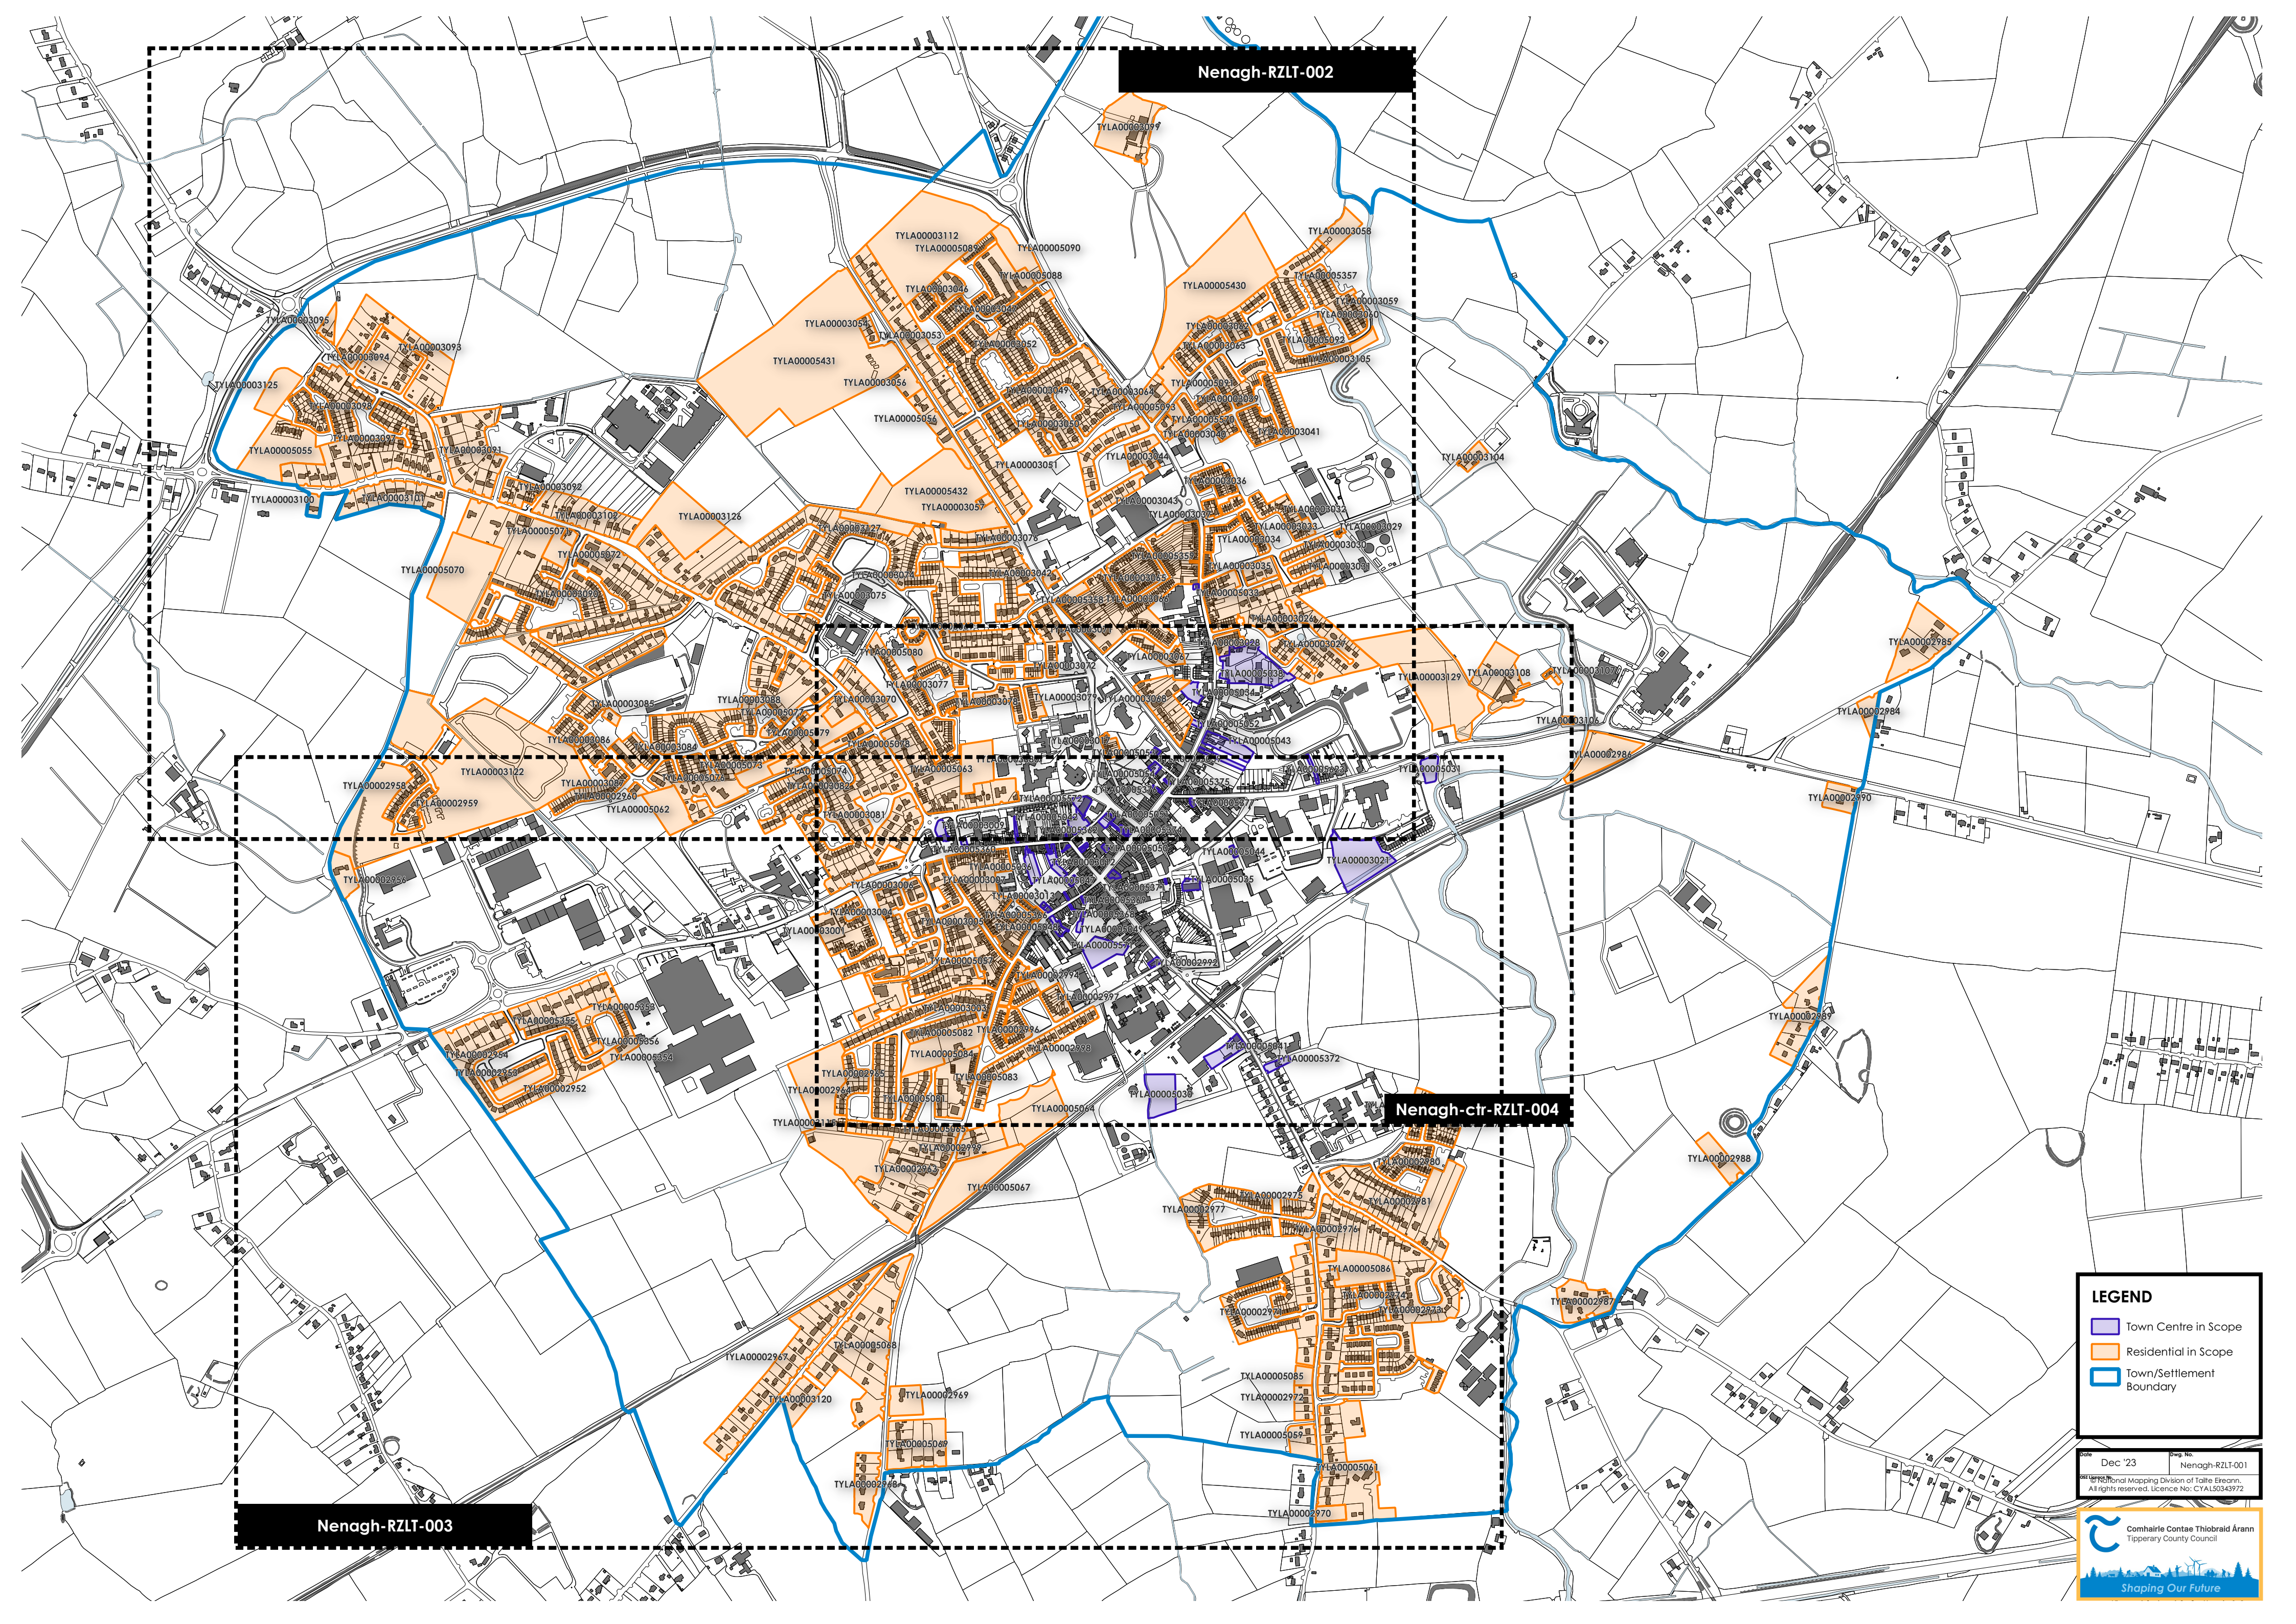

Nenagh-RZLT-002

Nenagh-ctr-RZLT-004

Nenagh-RZLT-003

LEGEND

- Town Centre in Scope
- Residential in Scope
- Town/Settlement Boundary

Dec '23 Page No. Nenagh-RZLT-001
 National Mapping Division of Tairé Éireann,
 All rights reserved. Licence No. CYAL5034972

- LEGEND**
- Town Centre in Scope
 - Residential in Scope
 - Town/Settlement Boundary

Dec '23
© National Mapping Division of Tallie Eireann.
All rights reserved. Licence No: CYLA50343972