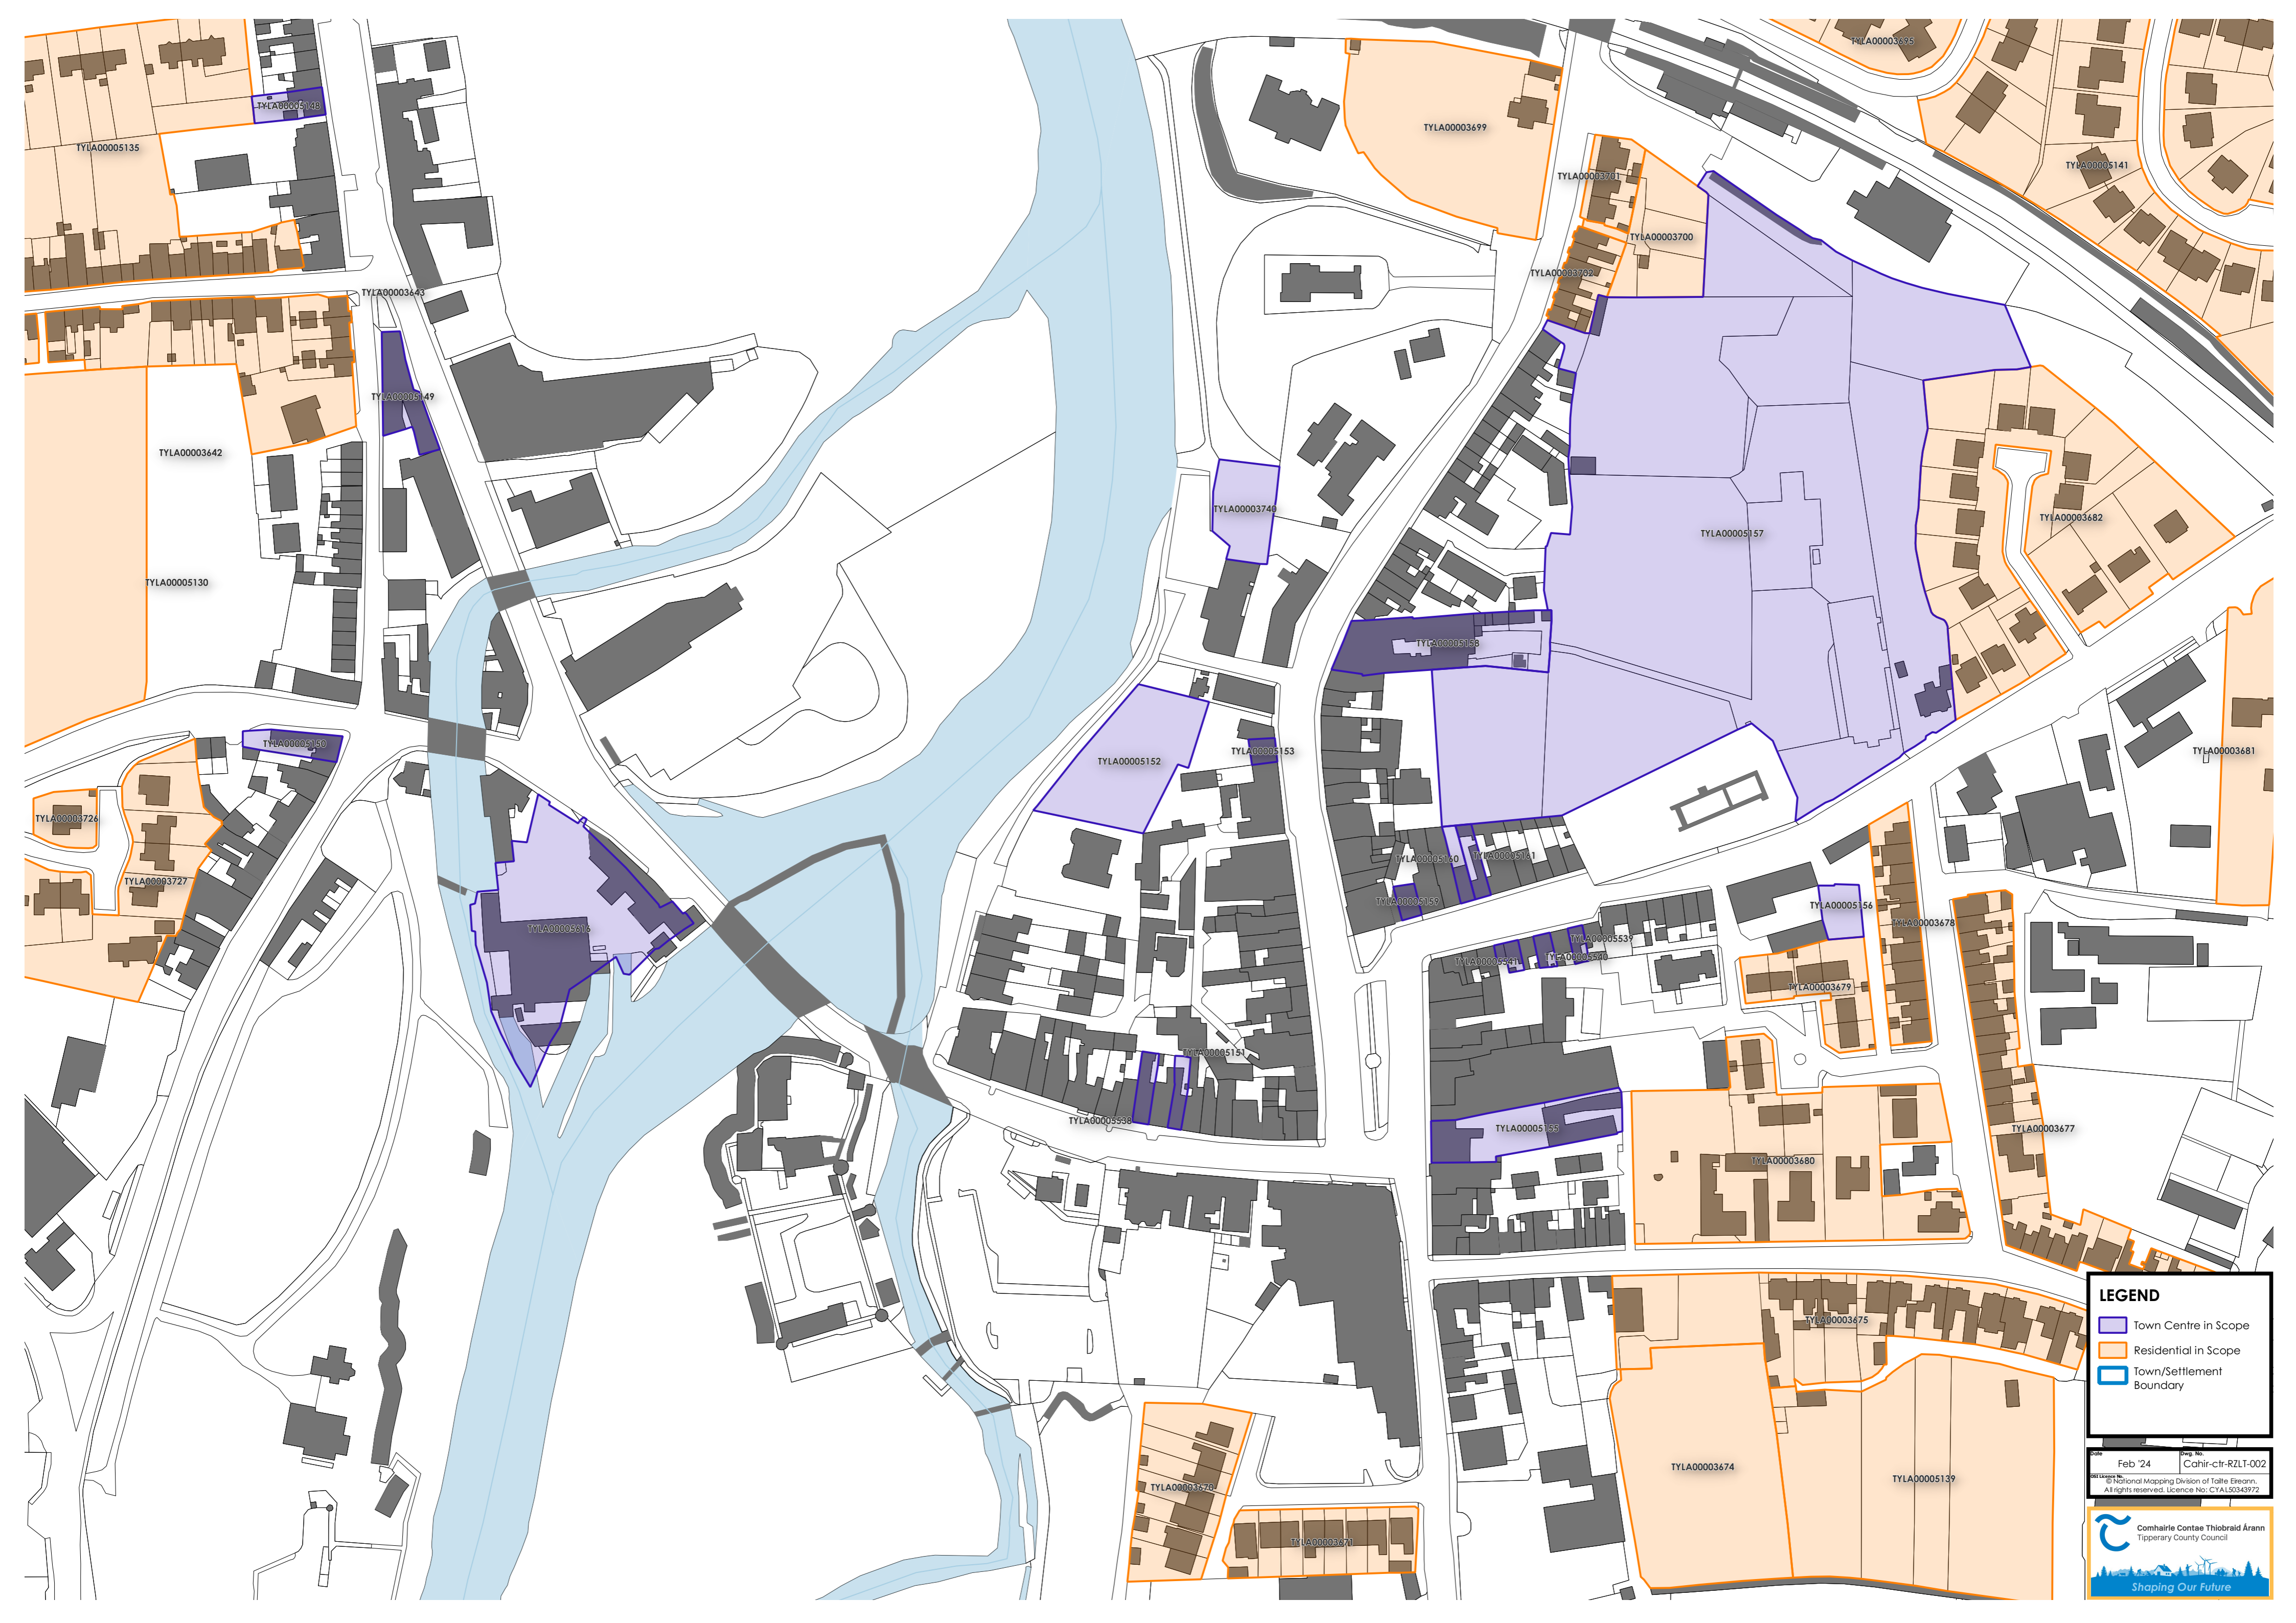

Cahir-ctr-RZLT-002

LEGEND

- Town Centre in Scope
- Residential in Scope
- Town/Settlement Boundary

Date	Feb '24	Dwg. No.	Cahir-RZLT-001
Scale	1:1000		
Author	National Mapping Division of Talla Eitann		
License	All rights reserved. Licence No: CYAL5034972		

LEGEND

- Town Centre in Scope
- Residential in Scope
- Town/Settlement Boundary

Date: Feb '24
Page No.: Cahir-ctr-RZLT-002
© National Mapping Division of Talla Eireann.
All rights reserved. Licence No: CYL50343972