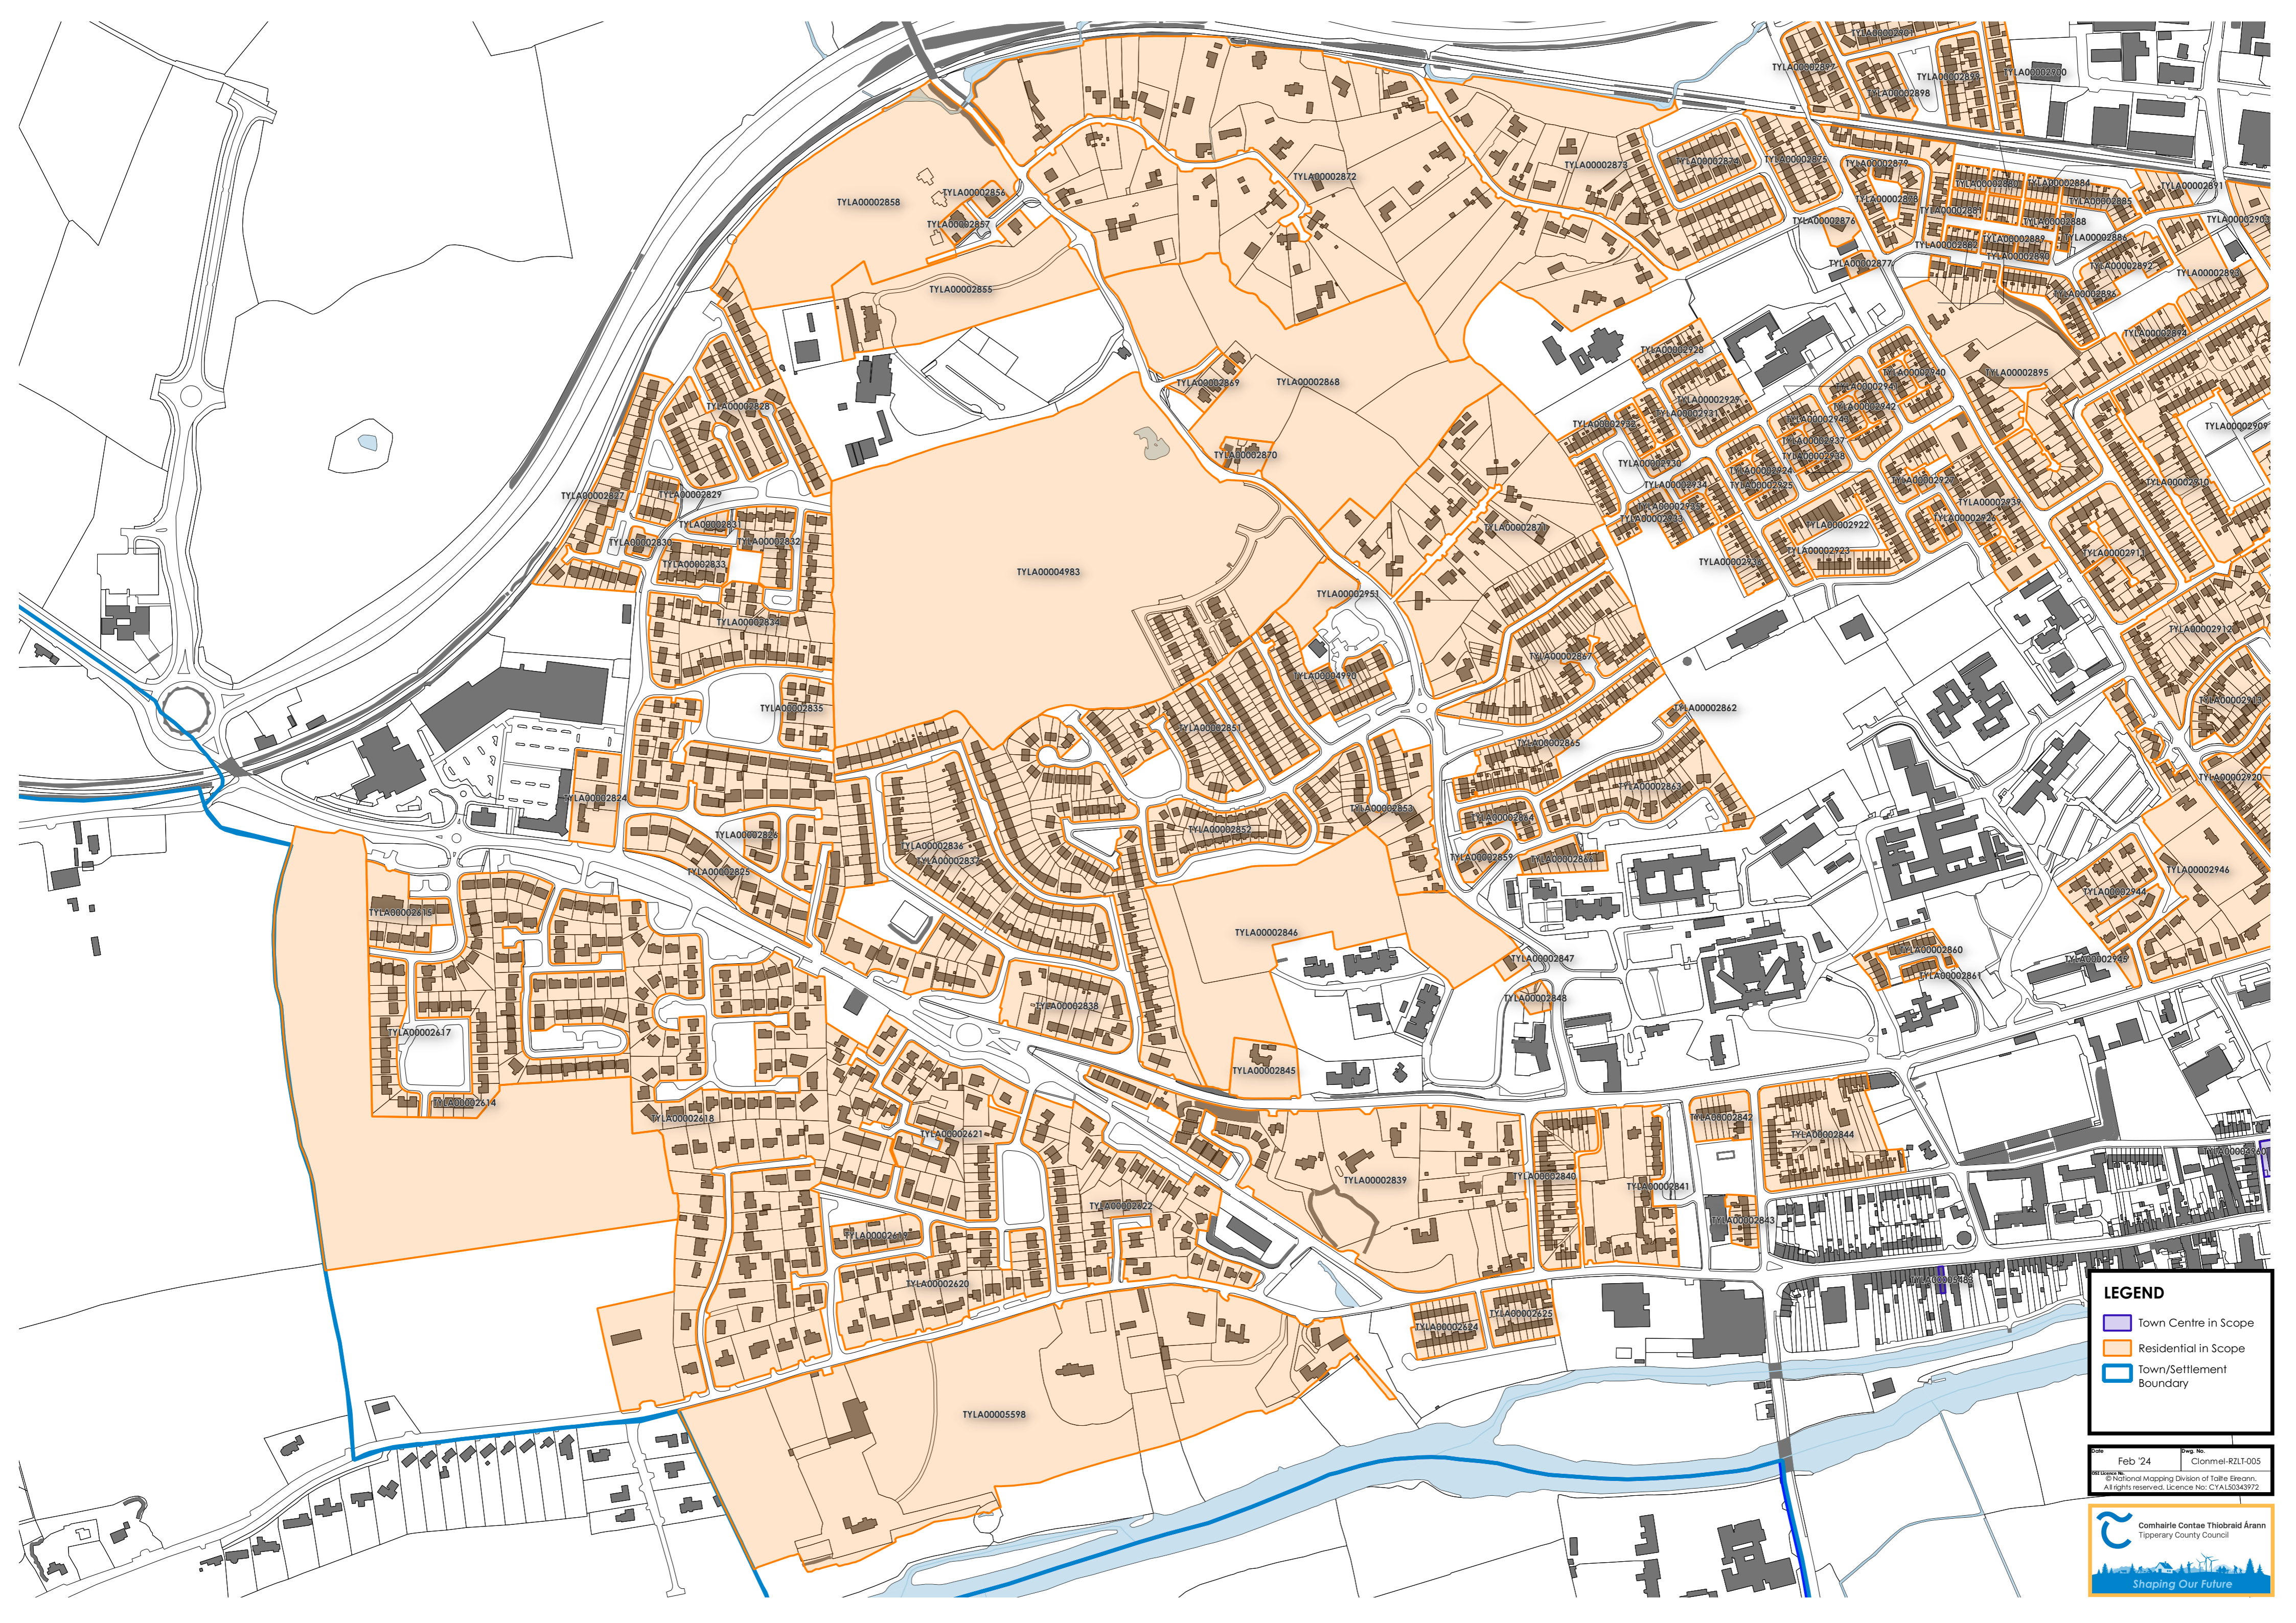

Clonmel-RZLT-005

Clonmel-RZLT-002

Clonmel-RZLT-003

Clonmel-ctr-RZLT-006

Clonmel-RZLT-004

LEGEND

- Town Centre in Scope
- Residential in Scope
- Town/Settlement Boundary

Date: Feb '24 Page No.: Clonmel-RZLT-001
 © National Mapping Division of Tallie Erecin.
 All rights reserved. Licence No: CYAL30343972

LEGEND

- Town Centre in Scope
- Residential in Scope
- Town/Settlement Boundary

Scale: Feb '24
 Drawing No: Clonmel-RZLT-003

© National Mapping Division of Tallie Eireann.
 All rights reserved. Licence No: CYAL50343972

LEGEND

- Town Centre in Scope
- Residential in Scope
- Town/Settlement Boundary

Date: Feb '24
Drawing No: Clonmel-RZLI-004
© National Mapping Division of Tairé Éireann.
All rights reserved. Licence No: CYLA5034972

LEGEND

- Town Centre in Scope
- Residential in Scope
- Town/Settlement Boundary

Feb '24
Clonmel-RZL-005
© National Mapping Division of Tairé Éireann.
All rights reserved. Licence No: C1A15343972

- LEGEND**
- Town Centre in Scope
 - Residential in Scope
 - Town/Settlement Boundary