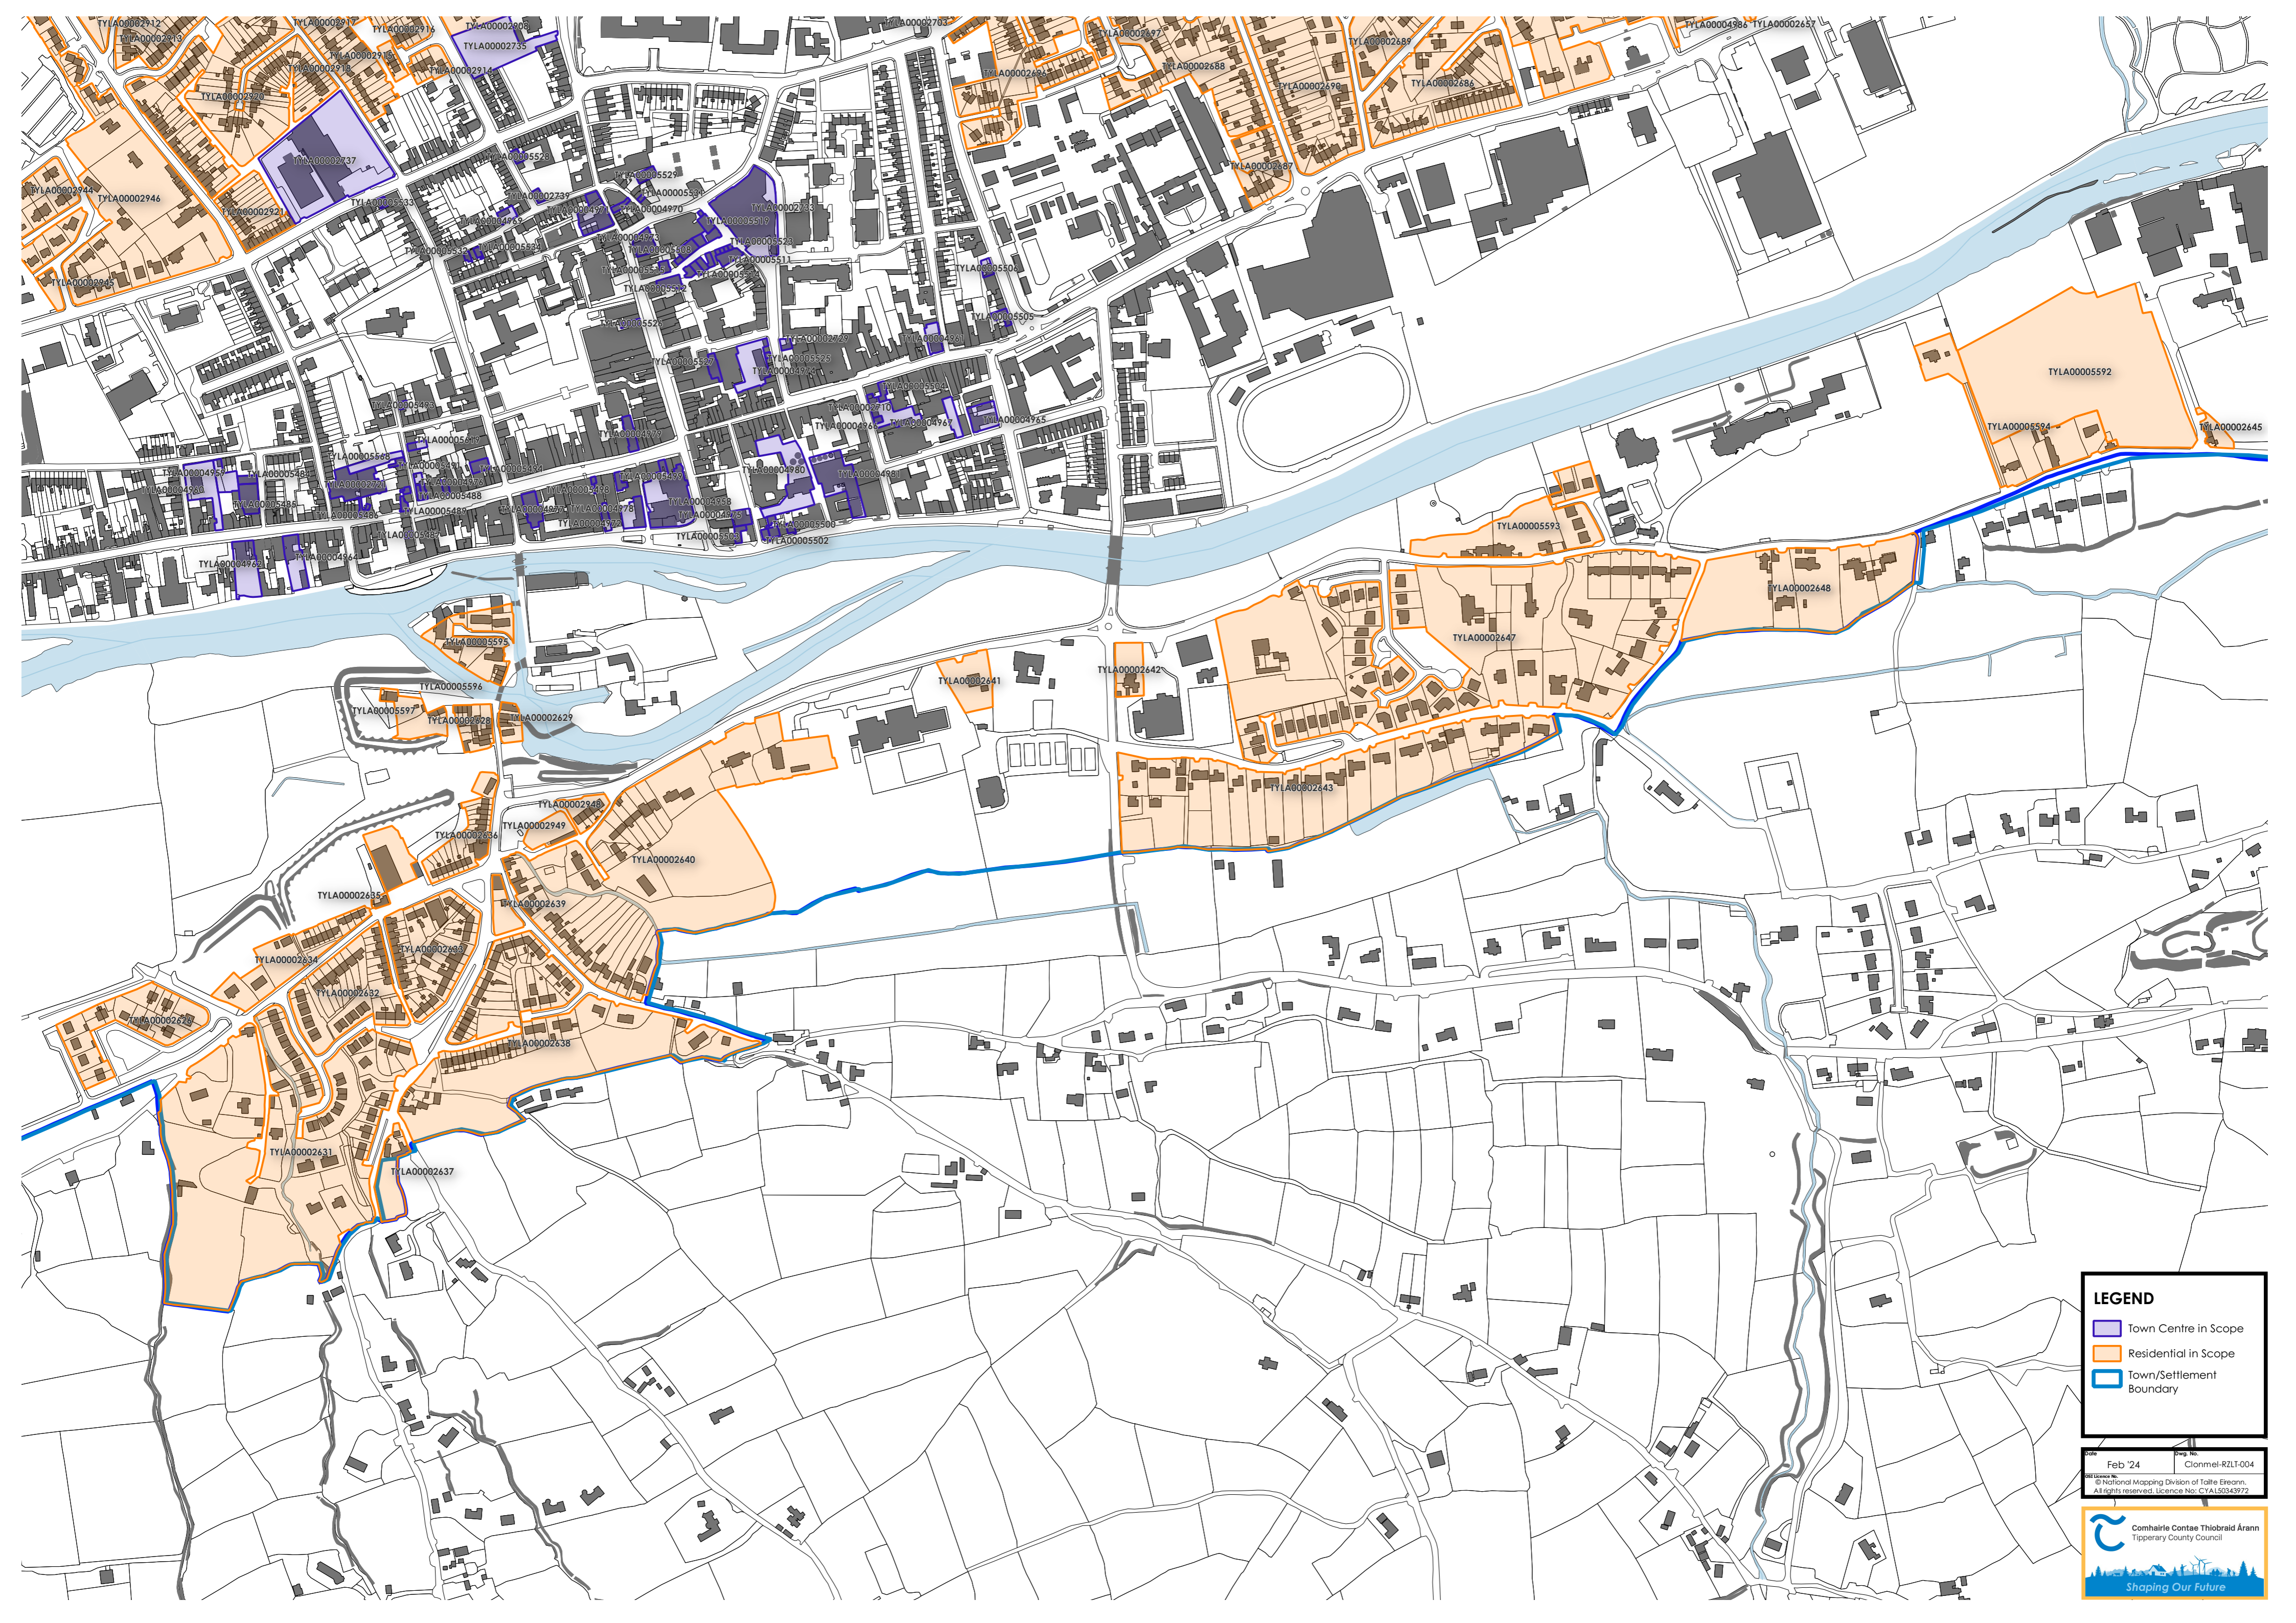

Clonmel-RZLT-005

Clonmel-RZLT-002

Clonmel-RZLT-003

Clonmel-ctr-RZLT-006

Clonmel-RZLT-004

LEGEND

- Town Centre in Scope
- Residential in Scope
- Town/Settlement Boundary

Date: Feb '24 Page No.: Clonmel-RZLT-001
 © National Mapping Division of Tallie Erecin.
 All rights reserved. Licence No: CYAL30343972

LEGEND

- Town Centre in Scope
- Residential in Scope
- Town/Settlement Boundary

Feb '24 Clonmel-RZLT-002
© National Mapping Division of Tolle Eireann.
All rights reserved. Licence No: CTAL5034972

Comhairle Contae Thiobraid Árann
Tipperary County Council
Shaping Our Future

LEGEND

- Town Centre in Scope
- Residential in Scope
- Town/Settlement Boundary

Scale: Feb '24
 Drawing No: Clonmel-RZLT-003

© National Mapping Division of Tallie Eireann.
 All rights reserved. Licence No: CYAL50343972

LEGEND

- Town Centre in Scope
- Residential in Scope
- Town/Settlement Boundary

Date: Feb '24
Drawing No: Clonmel-RZLI-004
© National Mapping Division of Tairé Éireann.
All rights reserved. Licence No: CYLA5034972