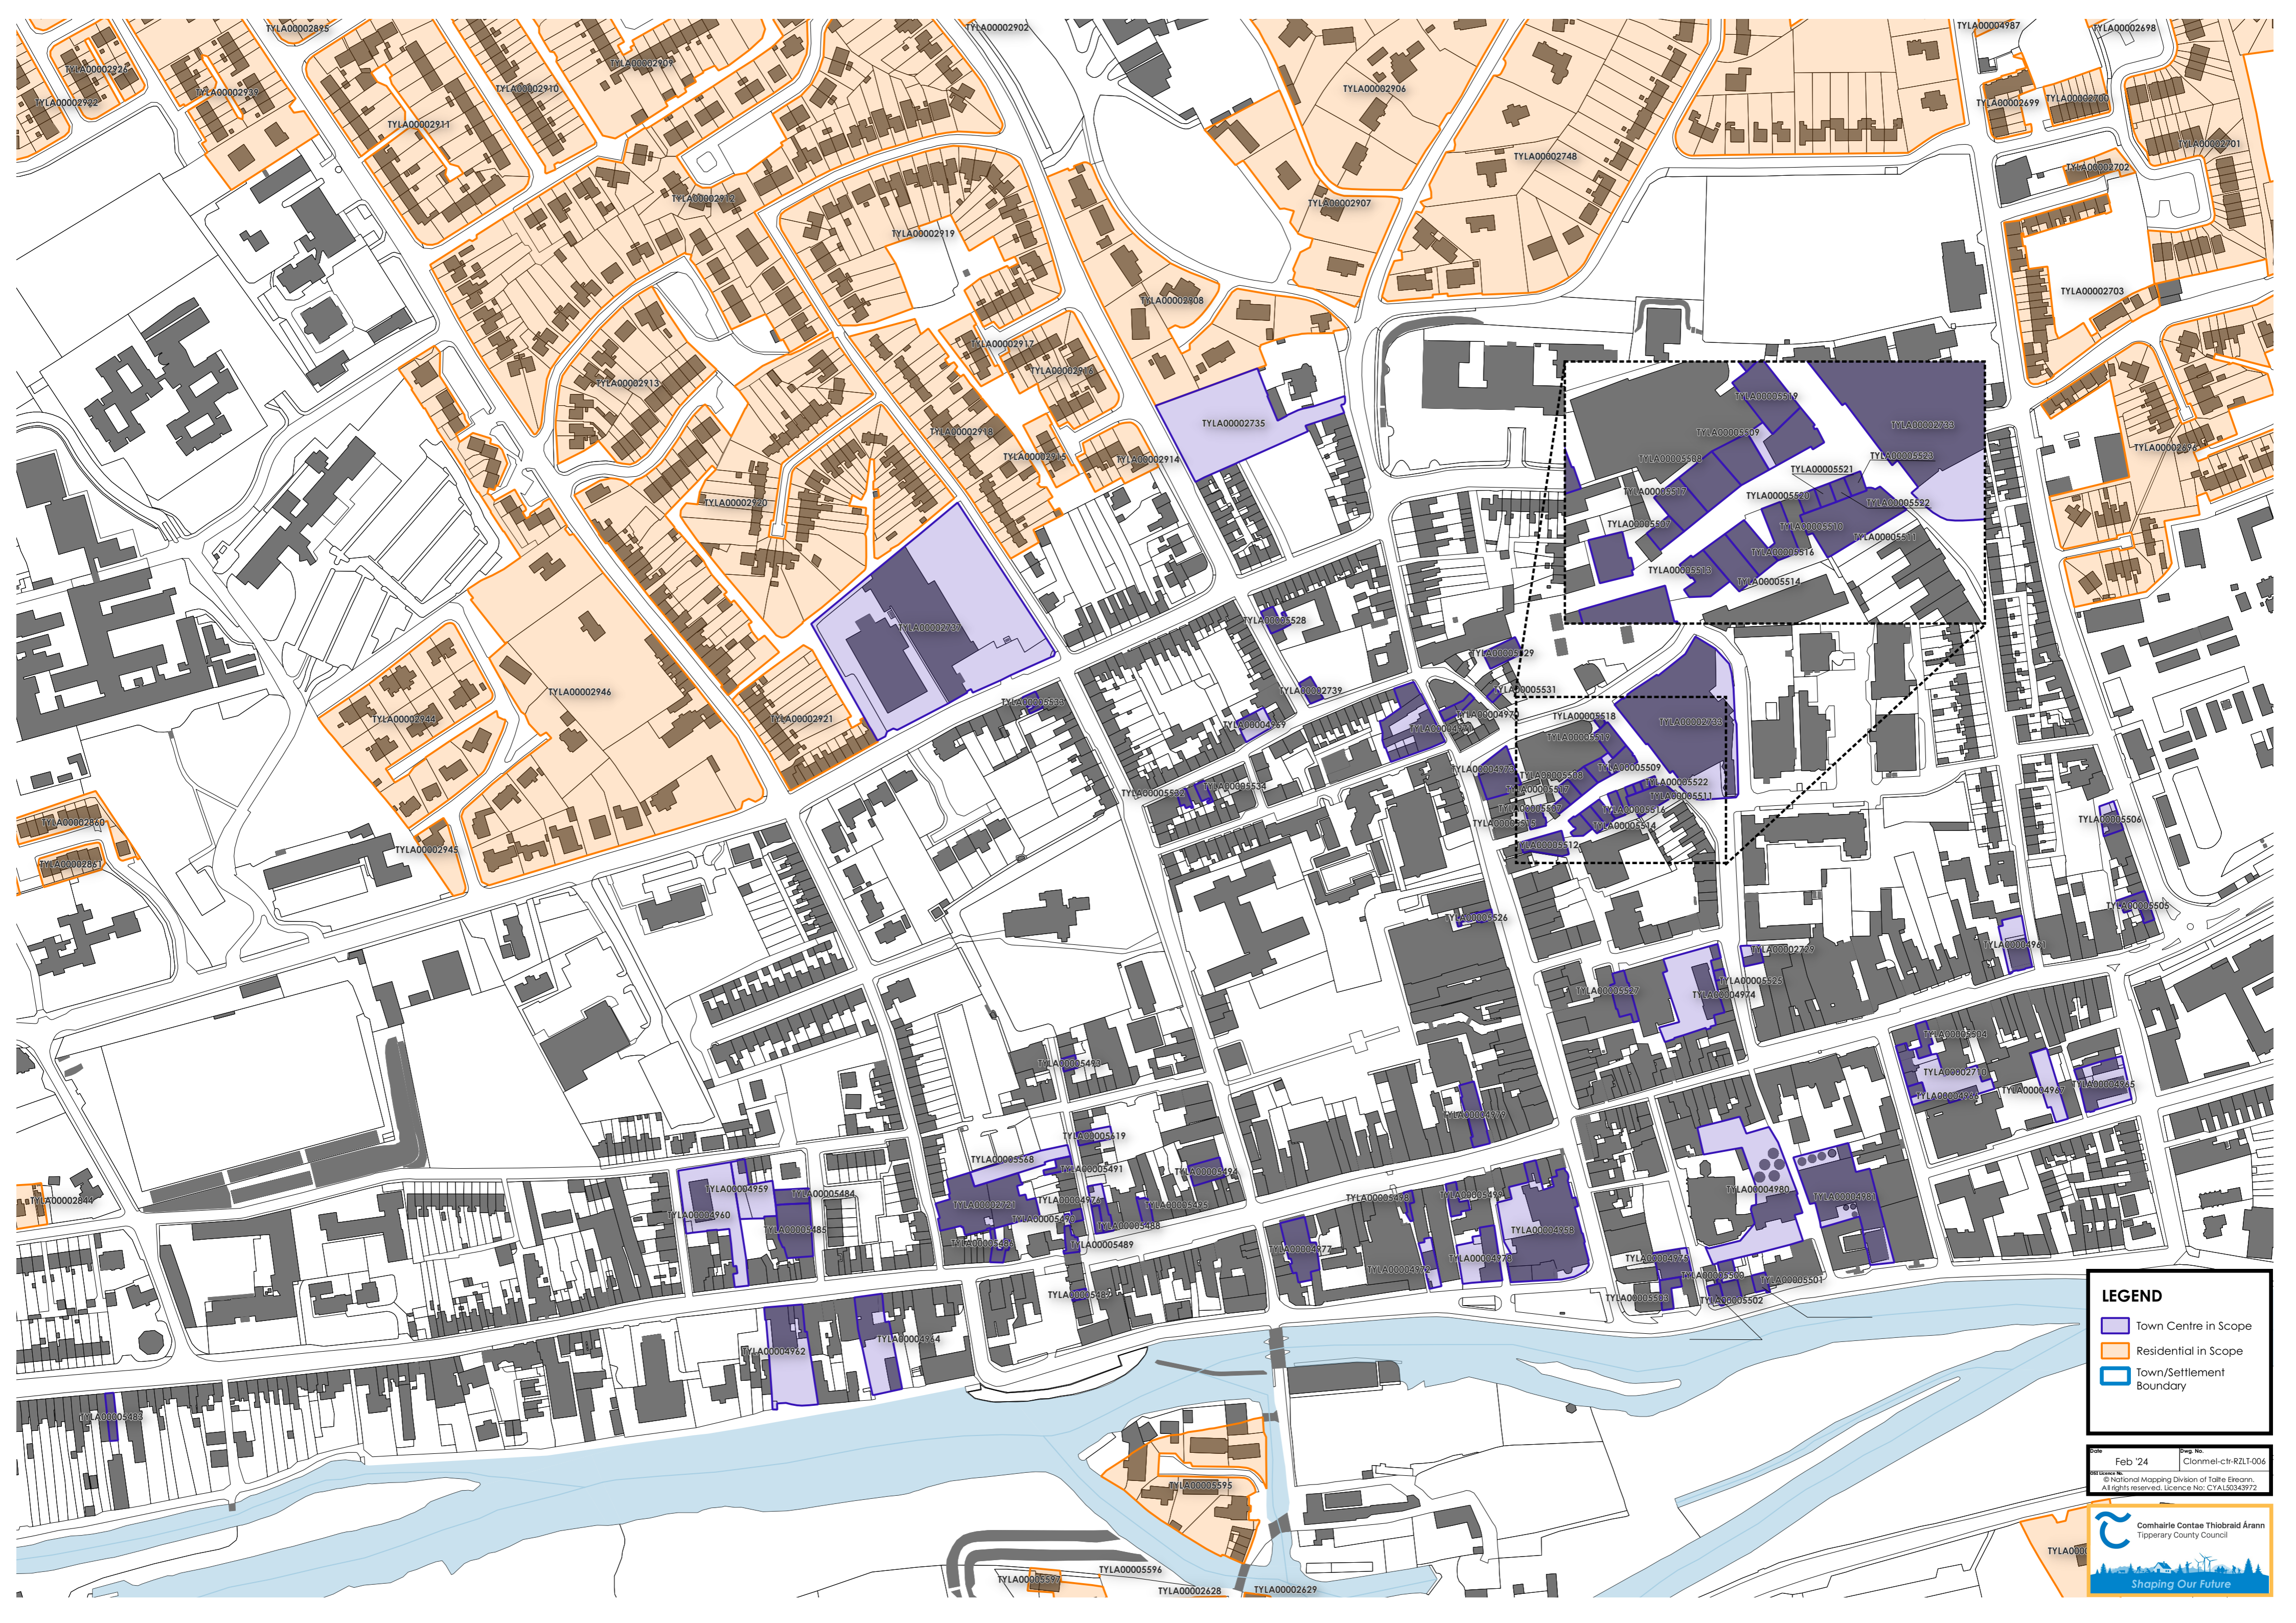

Clonmel-RZLT-005

Clonmel-RZLT-002

Clonmel-RZLT-003

Clonmel-ctr-RZLT-006

Clonmel-RZLT-004

LEGEND

- Town Centre in Scope
- Residential in Scope
- Town/Settlement Boundary

Date: Feb '24 Page No.: Clonmel-RZLT-001
 © National Mapping Division of Tallie Erecin.
 All rights reserved. Licence No: CYAL30343972

LEGEND

- Town Centre in Scope
- Residential in Scope
- Town/Settlement Boundary

Date: Feb '24
Drawing No: Clonmel-RZLI-004
© National Mapping Division of Tairé Éireann.
All rights reserved. Licence No: CYLA5034972

LEGEND

- Town Centre in Scope
- Residential in Scope
- Town/Settlement Boundary

Feb '24
Clonmel-RZL-005
© National Mapping Division of Tairé Éireann.
All rights reserved. Licence No: C1A15343972

- LEGEND**
- Town Centre in Scope
 - Residential in Scope
 - Town/Settlement Boundary