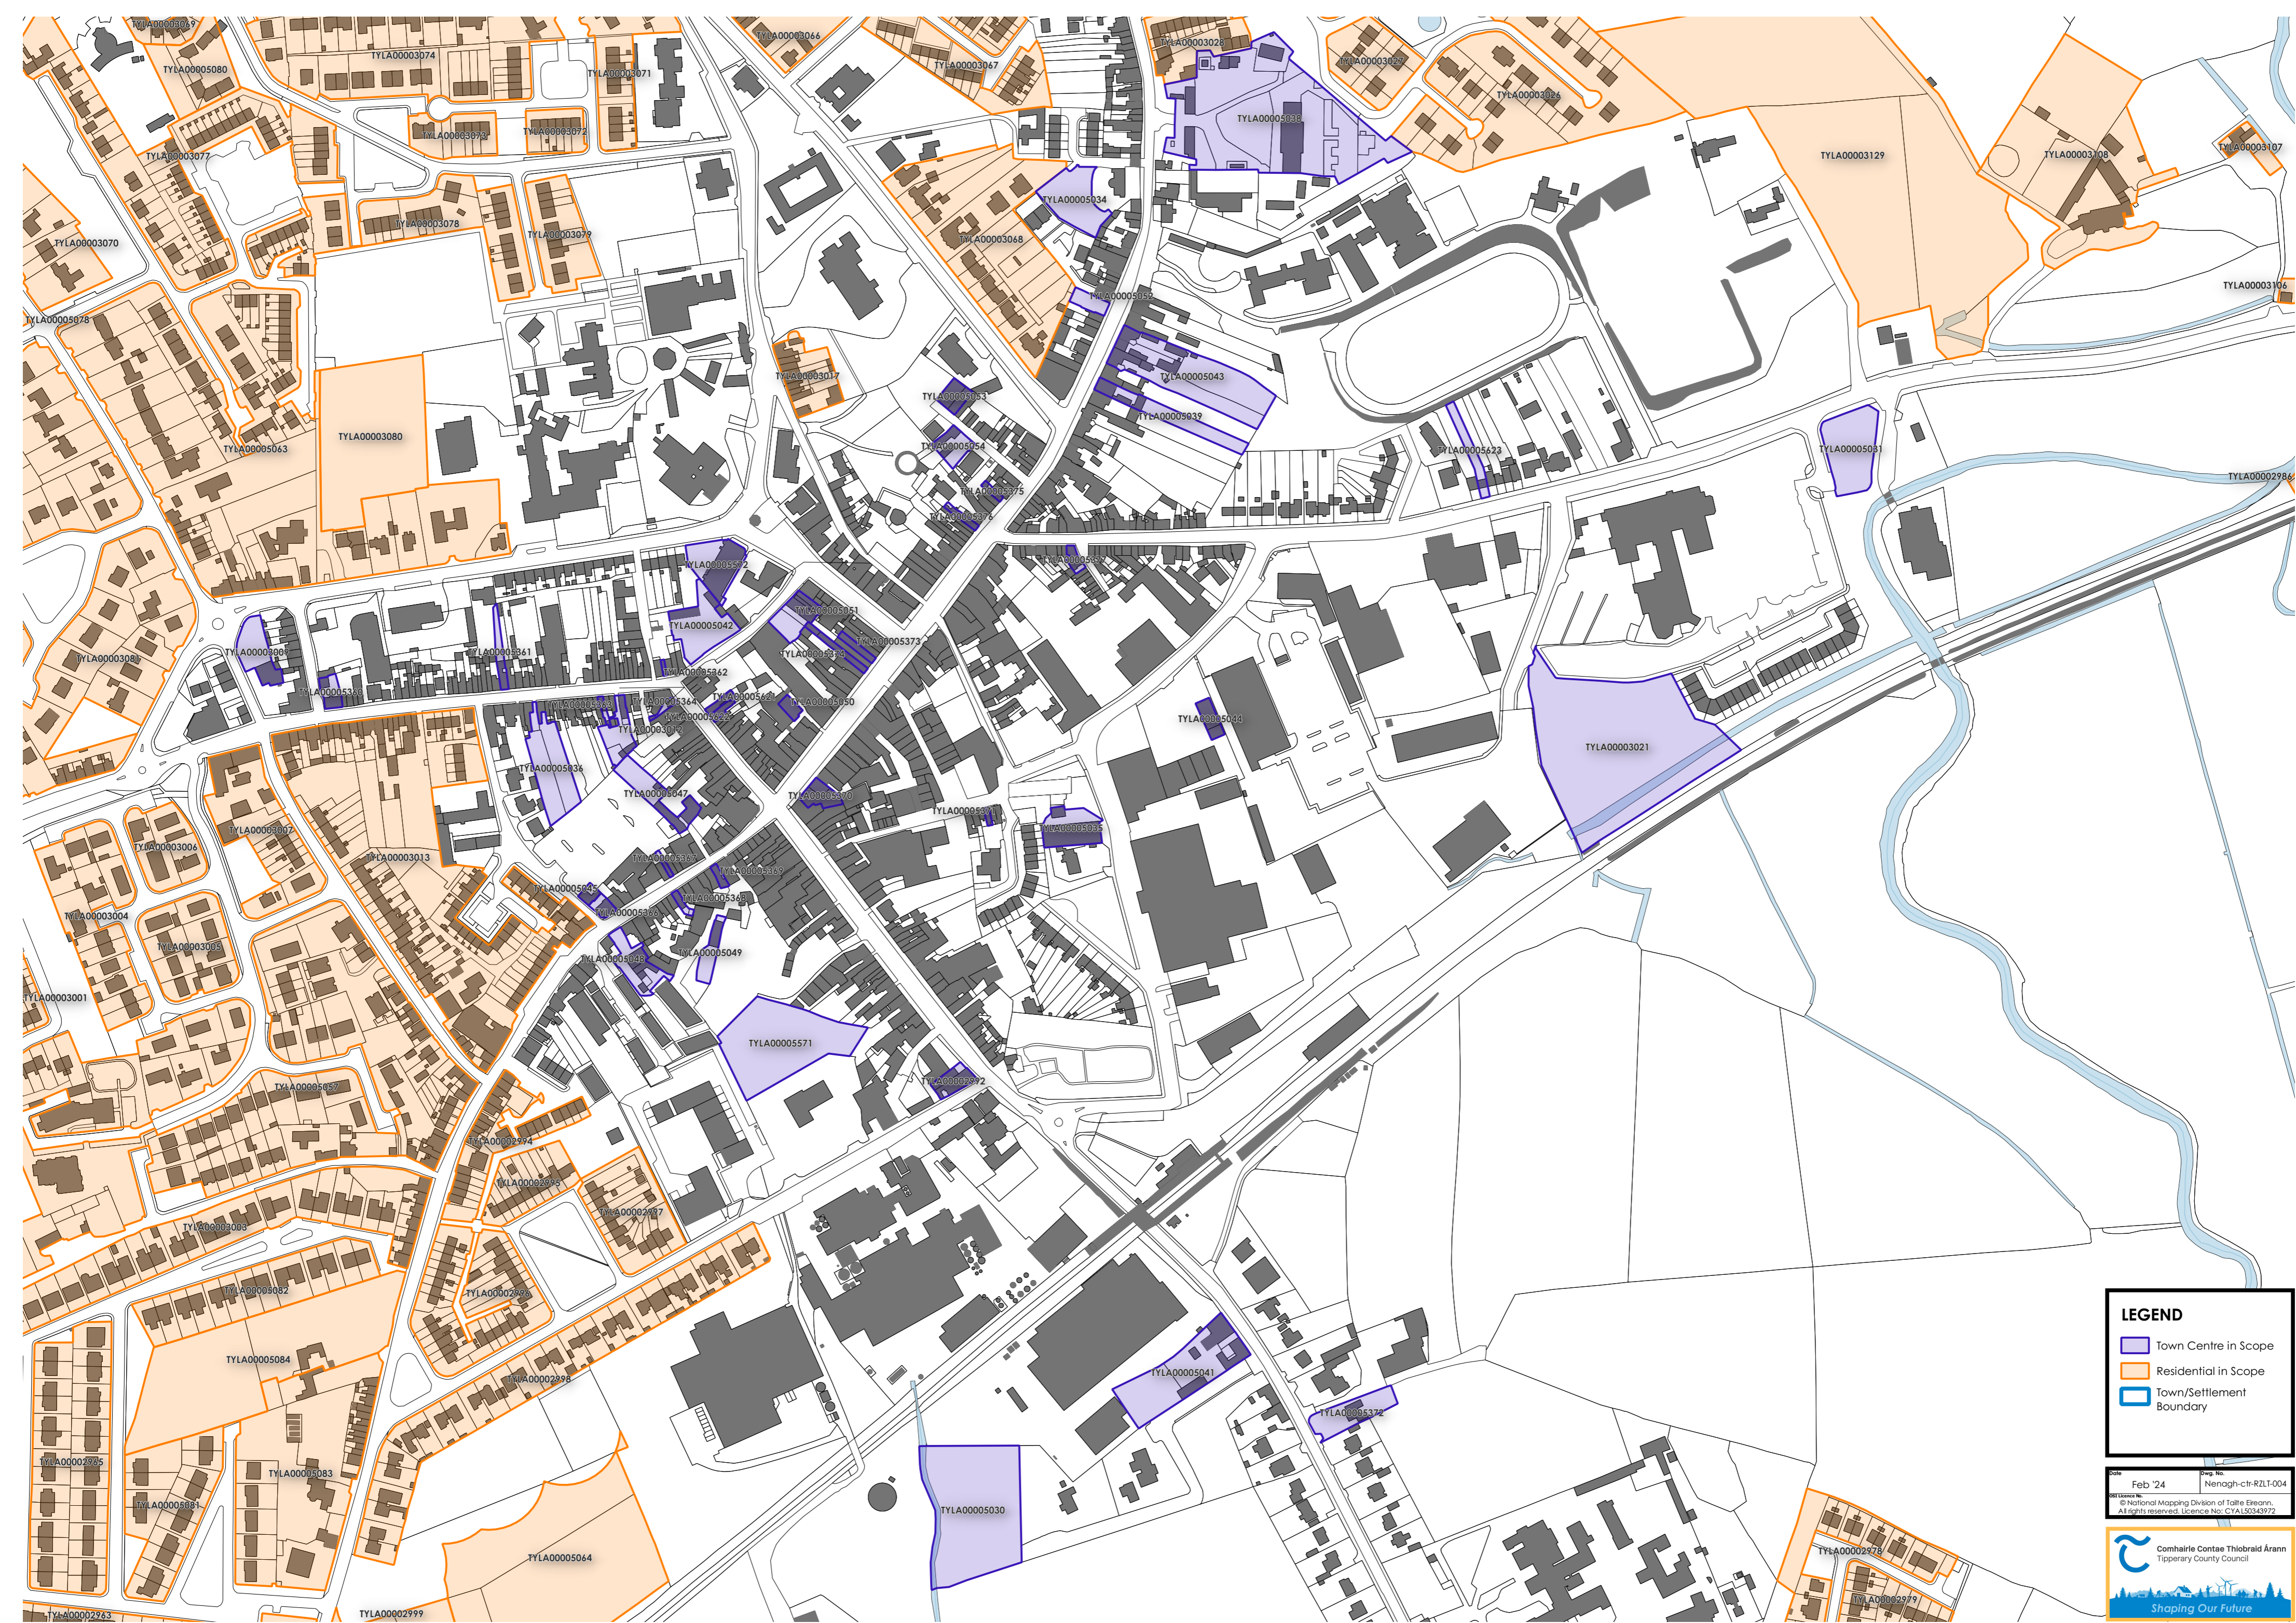

Nenagh-RZLT-002

Nenagh-ctr-RZLT-004

Nenagh-RZLT-003

- LEGEND**
- Town Centre in Scope
  - Residential in Scope
  - Town/Settlement Boundary

Feb '24      Page No.      Nenagh-RZLT-001  
 National Mapping Division of Tairé Éireann,  
 All rights reserved. Licence No. CYA50343972

**LEGEND**

- Town Centre in Scope
- Residential in Scope
- Town/Settlement Boundary

Feb '24  
© National Mapping Division of Tallie Eireann, All rights reserved. Licence No: CYLA5033972

Comhairle Contae Thiobraid Árann  
Tipperary County Council  
Shaping Our Future

**LEGEND**

- Town Centre in Scope
- Residential in Scope
- Town/Settlement Boundary

Date: Feb '24  
Drawing No.: Nenagh-RZLI-003  
© National Mapping Division of Tairle Éireann.  
All rights reserved. Licence No: CYLA53343972

**LEGEND**

- Town Centre in Scope
- Residential in Scope
- Town/Settlement Boundary

Date: Feb '24  
 Page No.: Nenagh-ctr-RZLT-004  
 © National Mapping Division of Tallie Eireann.  
 All rights reserved. Licence No: CT/A15034972