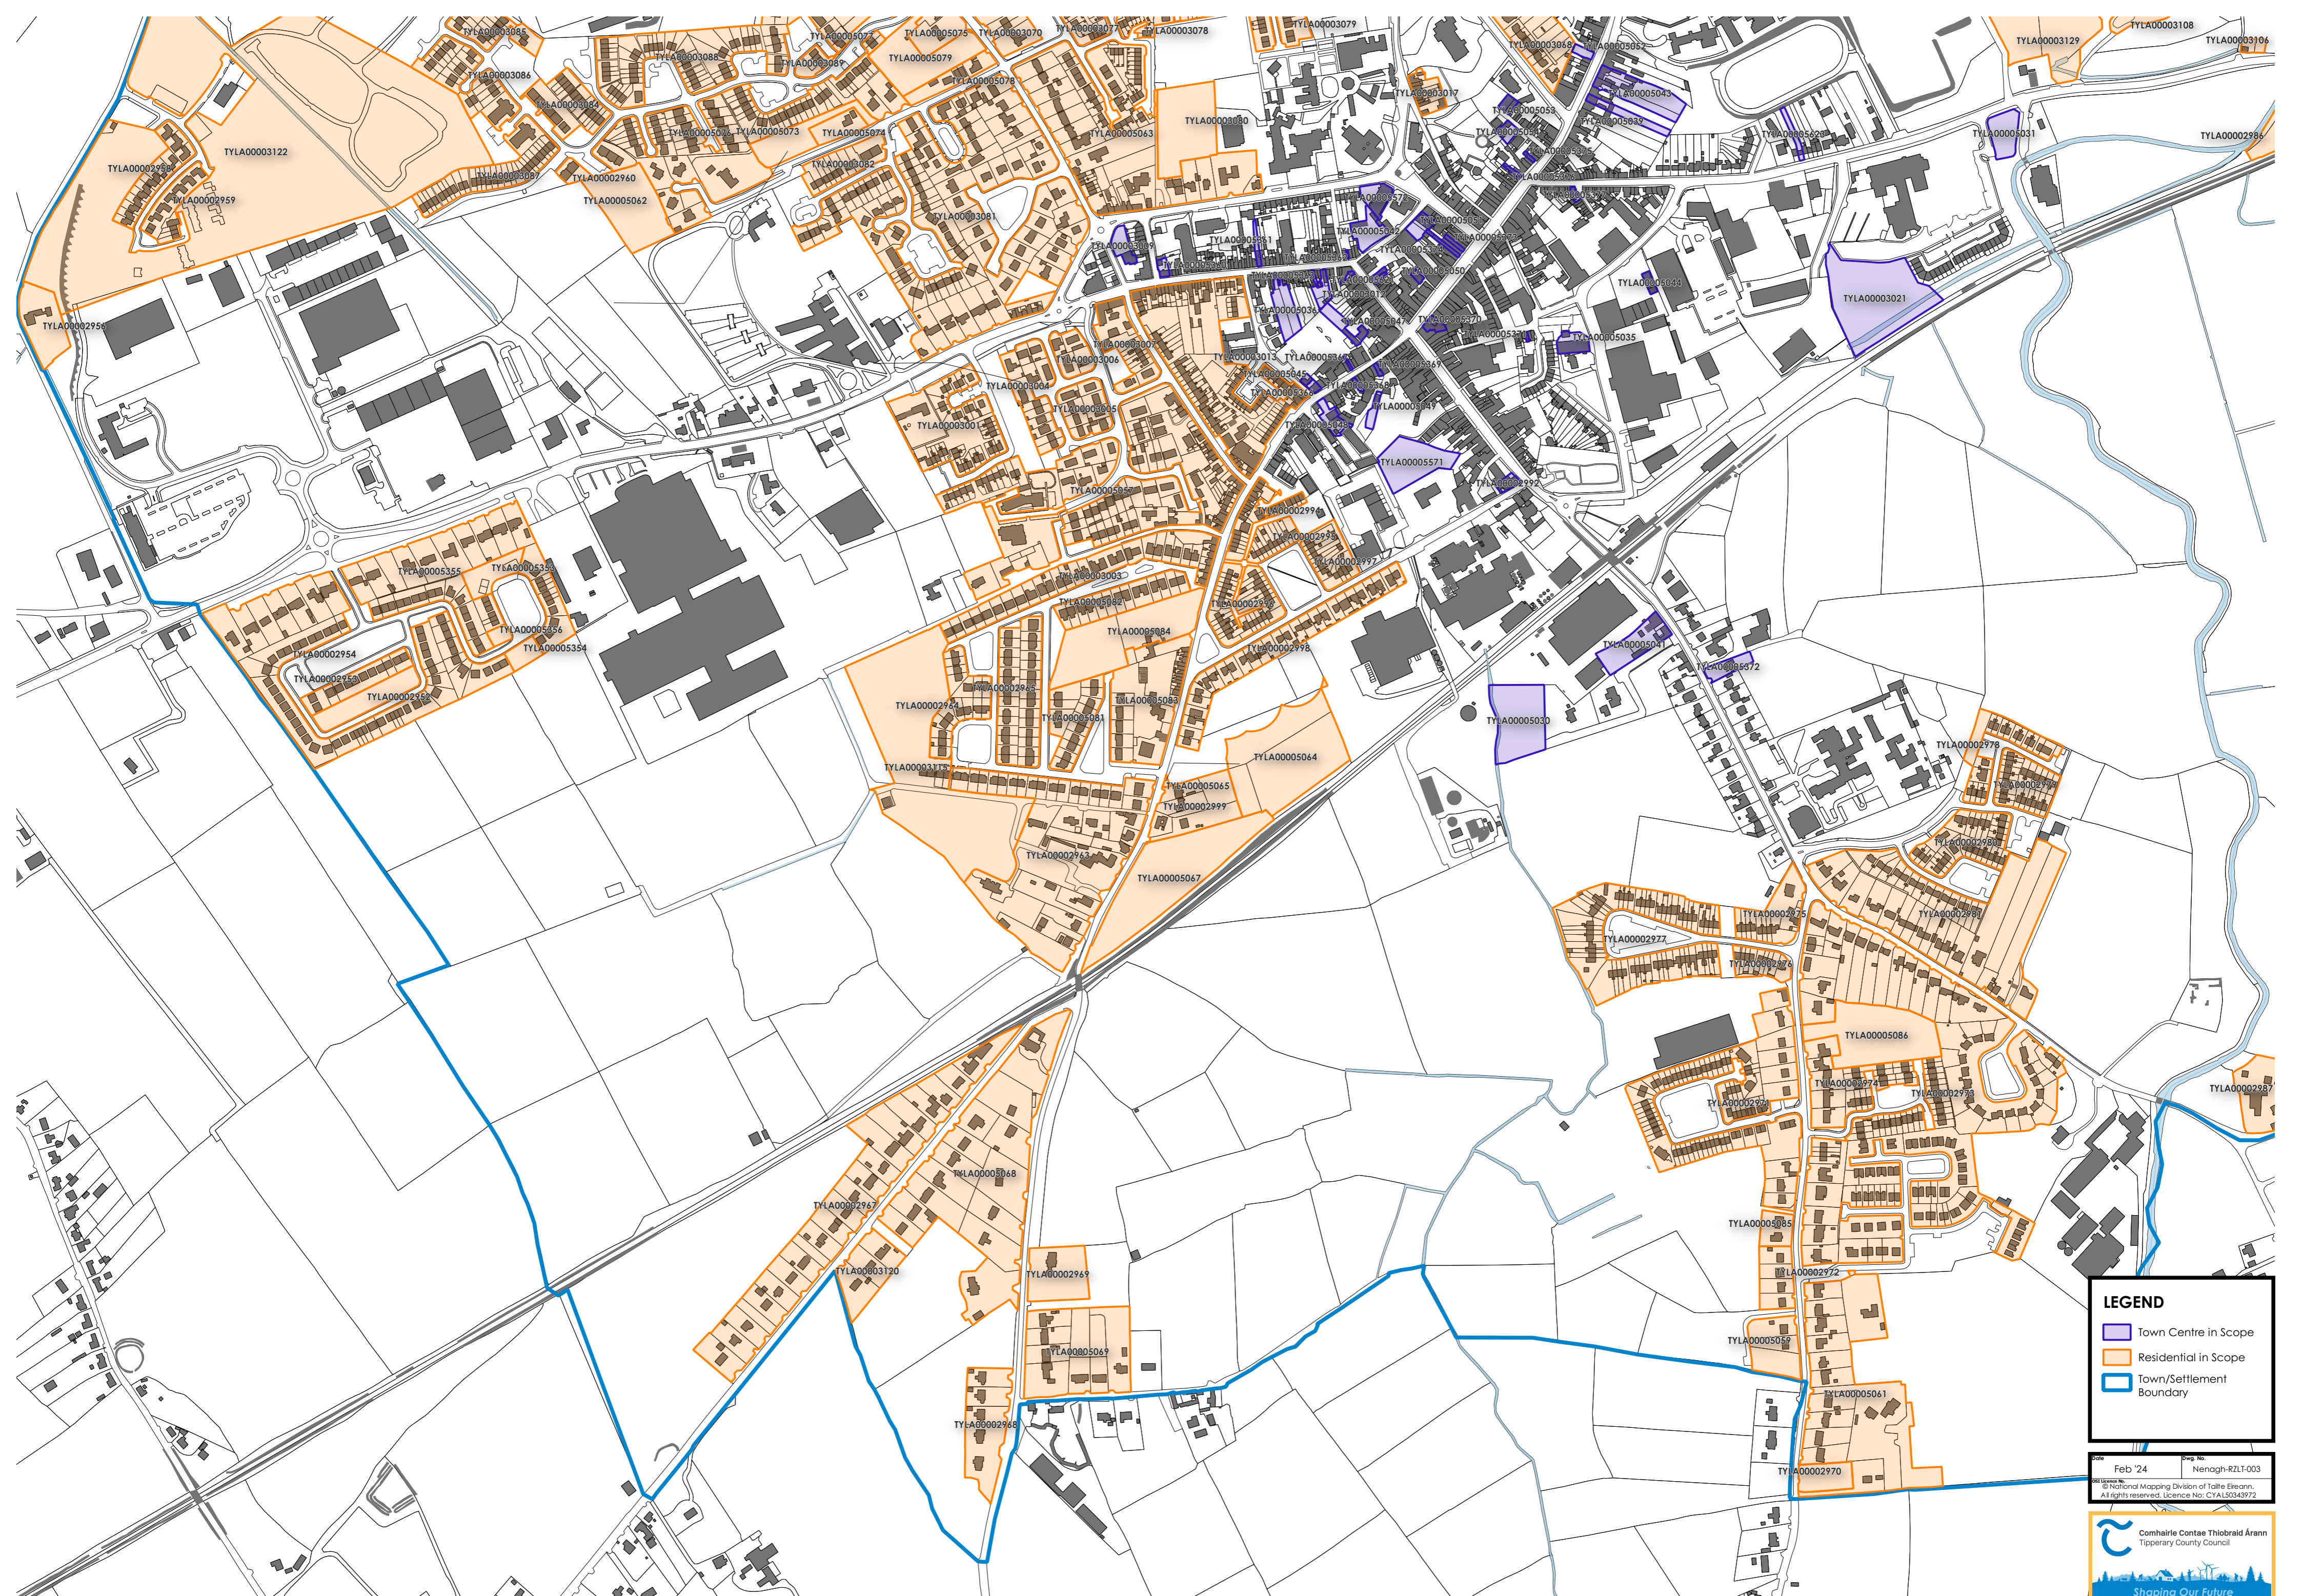

Nenagh-RZLT-002

Nenagh-ctr-RZLT-004

Nenagh-RZLT-003

- LEGEND**
- Town Centre in Scope
  - Residential in Scope
  - Town/Settlement Boundary

Feb '24      Page No.      Nenagh-RZLT-001  
 National Mapping Division of Tairé Éireann,  
 All rights reserved. Licence No. CYA50343972

**LEGEND**

- Town Centre in Scope
- Residential in Scope
- Town/Settlement Boundary

Feb '24  
© National Mapping Division of Tallie Eireann, All rights reserved. Licence No: CYLA5033972

Comhairle Contae Thiobraid Árann  
Tipperary County Council  
Shaping Our Future

**LEGEND**

- Town Centre in Scope
- Residential in Scope
- Town/Settlement Boundary

Date: Feb '24  
Drawing No.: Nenagh-RZLI-003  
© National Mapping Division of Tairle Éireann.  
All rights reserved. Licence No: CYLA53343972

**LEGEND**

- Town Centre in Scope
- Residential in Scope
- Town/Settlement Boundary

Date: Feb '24  
 Page No.: Nenagh-ctr-RZLT-004  
 © National Mapping Division of Tallie Eireann.  
 All rights reserved. Licence No: CT/A15034972