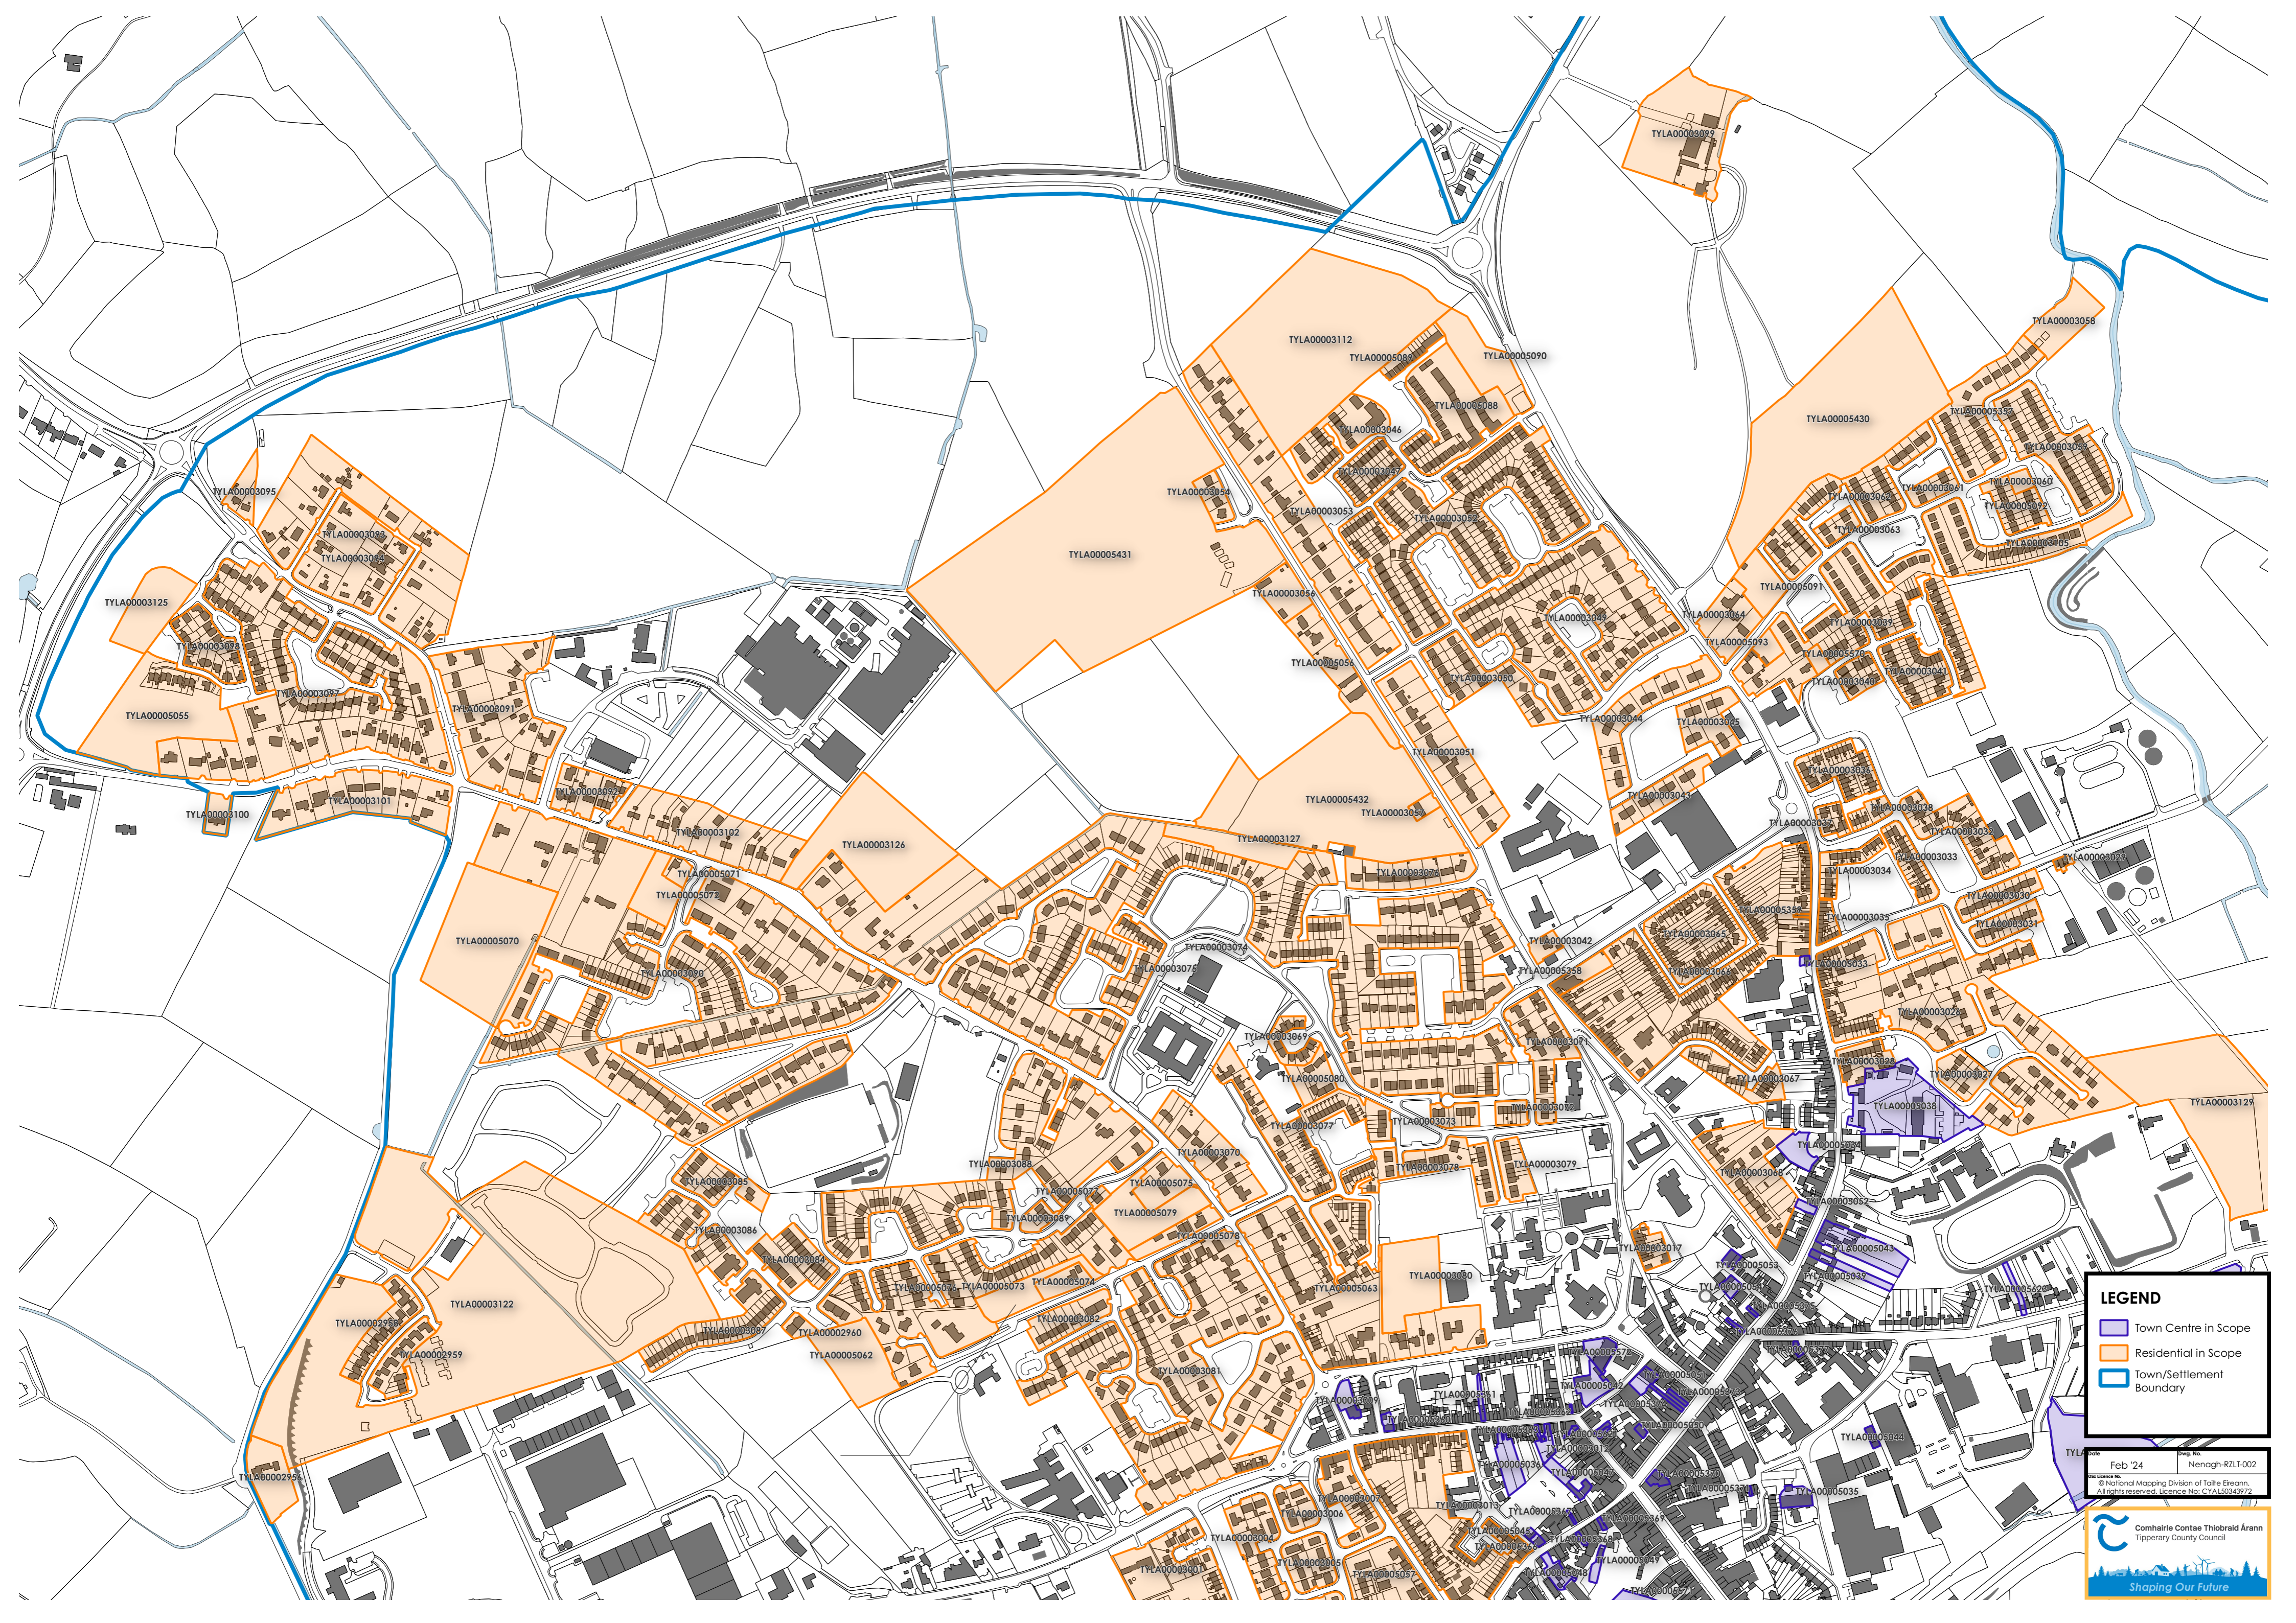

Nenagh-RZLT-002

Nenagh-ctr-RZLT-004

Nenagh-RZLT-003

- LEGEND**
- Town Centre in Scope
  - Residential in Scope
  - Town/Settlement Boundary

Feb '24      Page No.      Nenagh-RZLT-001  
 National Mapping Division of Tairé Éireann,  
 All rights reserved. Licence No. CYA50343972

**LEGEND**

- Town Centre in Scope
- Residential in Scope
- Town/Settlement Boundary

Feb '24  
© National Mapping Division of Tallie Eireann, All rights reserved. Licence No: CYLA5033972

Comhairle Contae Thiobraid Árann  
Tipperary County Council  
Shaping Our Future

**LEGEND**

- Town Centre in Scope
- Residential in Scope
- Town/Settlement Boundary

Date: Feb '24  
Drawing No.: Nenagh-RZLI-003  
© National Mapping Division of Tairle Éireann.  
All rights reserved. Licence No: CYLA53343972

**LEGEND**

- Town Centre in Scope
- Residential in Scope
- Town/Settlement Boundary

Date: Feb '24  
 Page No.: Nenagh-ctr-RZLT-004  
 © National Mapping Division of Tallie Eireann.  
 All rights reserved. Licence No: CT/A15034972