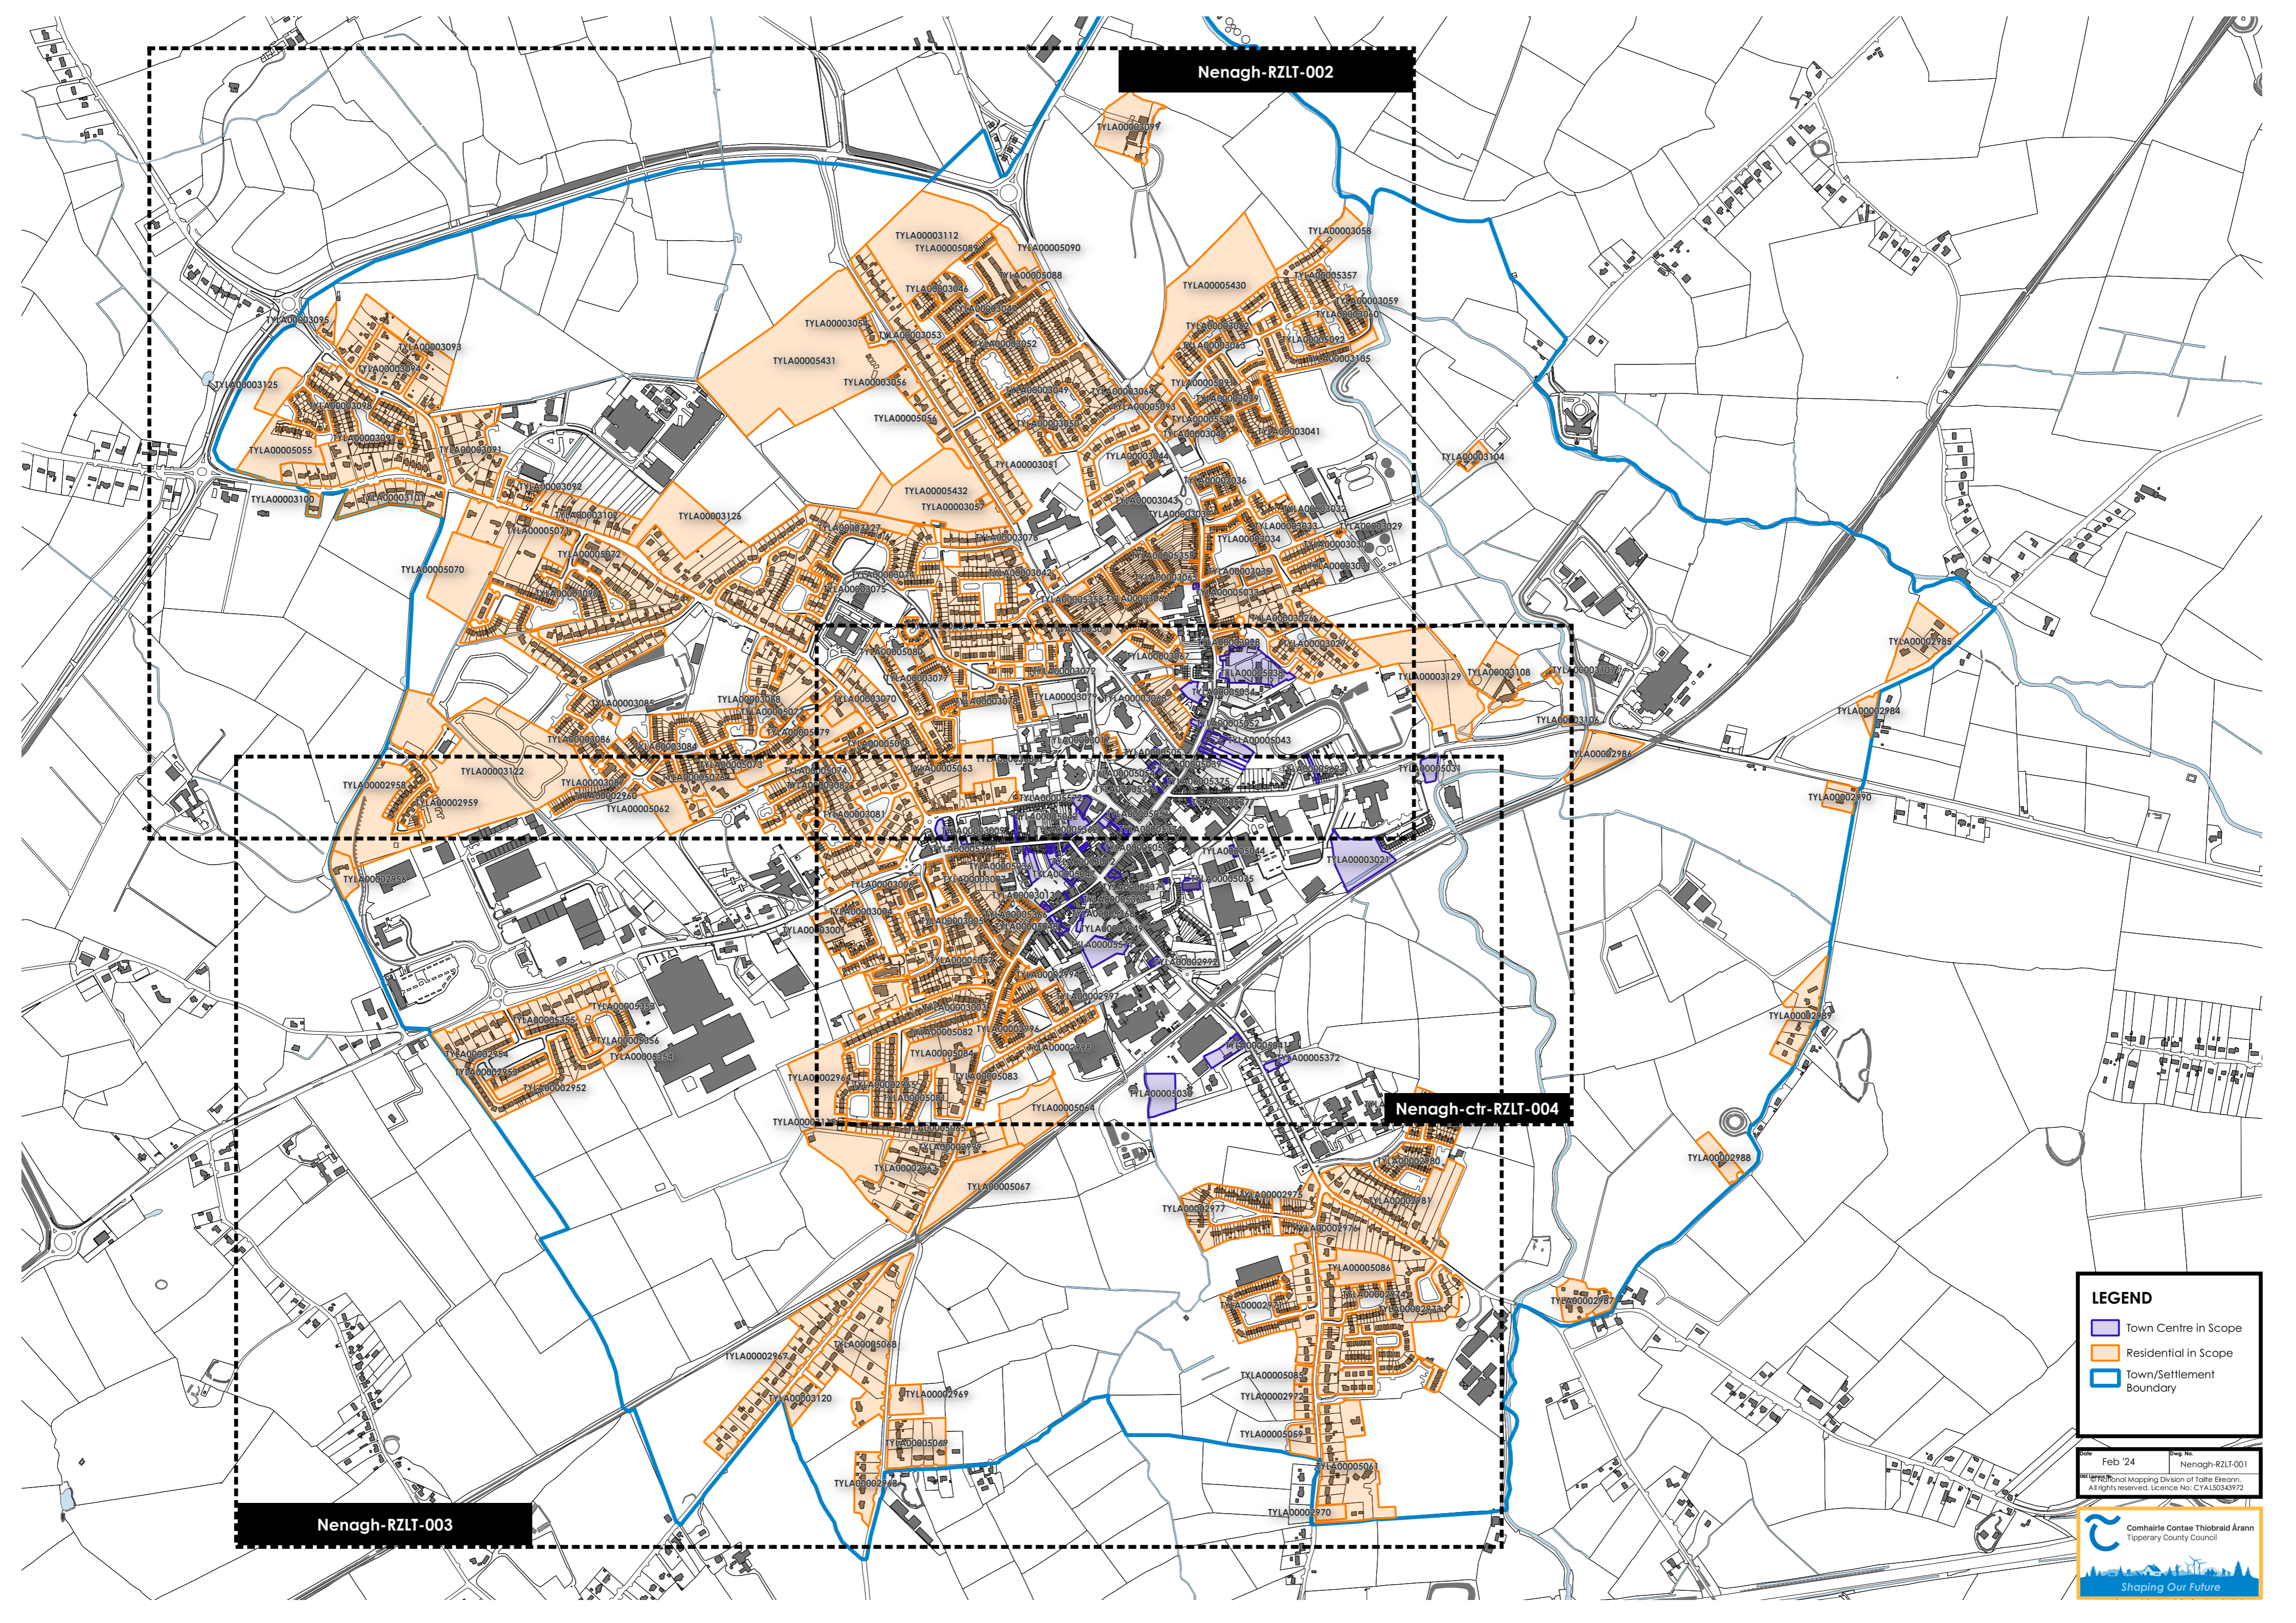

Nenagh-RZLT-002

Nenagh-ctr-RZLT-004

Nenagh-RZLT-003

- LEGEND**
- Town Centre in Scope
  - Residential in Scope
  - Town/Settlement Boundary

Feb '24      Page No.      Nenagh-RZLT-001  
 National Mapping Division of Tairé Éireann,  
 All rights reserved. Licence No. CYA50343972

**LEGEND**

- Town Centre in Scope
- Residential in Scope
- Town/Settlement Boundary

Feb '24  
© National Mapping Division of Tallie Eireann, All rights reserved. Licence No: CYLA5033972

Comhairle Contae Thiobraid Árann  
Tipperary County Council  
Shaping Our Future

**LEGEND**

- Town Centre in Scope
- Residential in Scope
- Town/Settlement Boundary

Date: Feb '24  
Drawing No.: Nenagh-RZLI-003  
© National Mapping Division of Tairle Éireann.  
All rights reserved. Licence No: CYLA53343972

**LEGEND**

- Town Centre in Scope
- Residential in Scope
- Town/Settlement Boundary

Date: Feb '24  
 Page No.: Nenagh-ctr-RZLT-004  
 © National Mapping Division of Tallie Eireann.  
 All rights reserved. Licence No: CT/A15034972