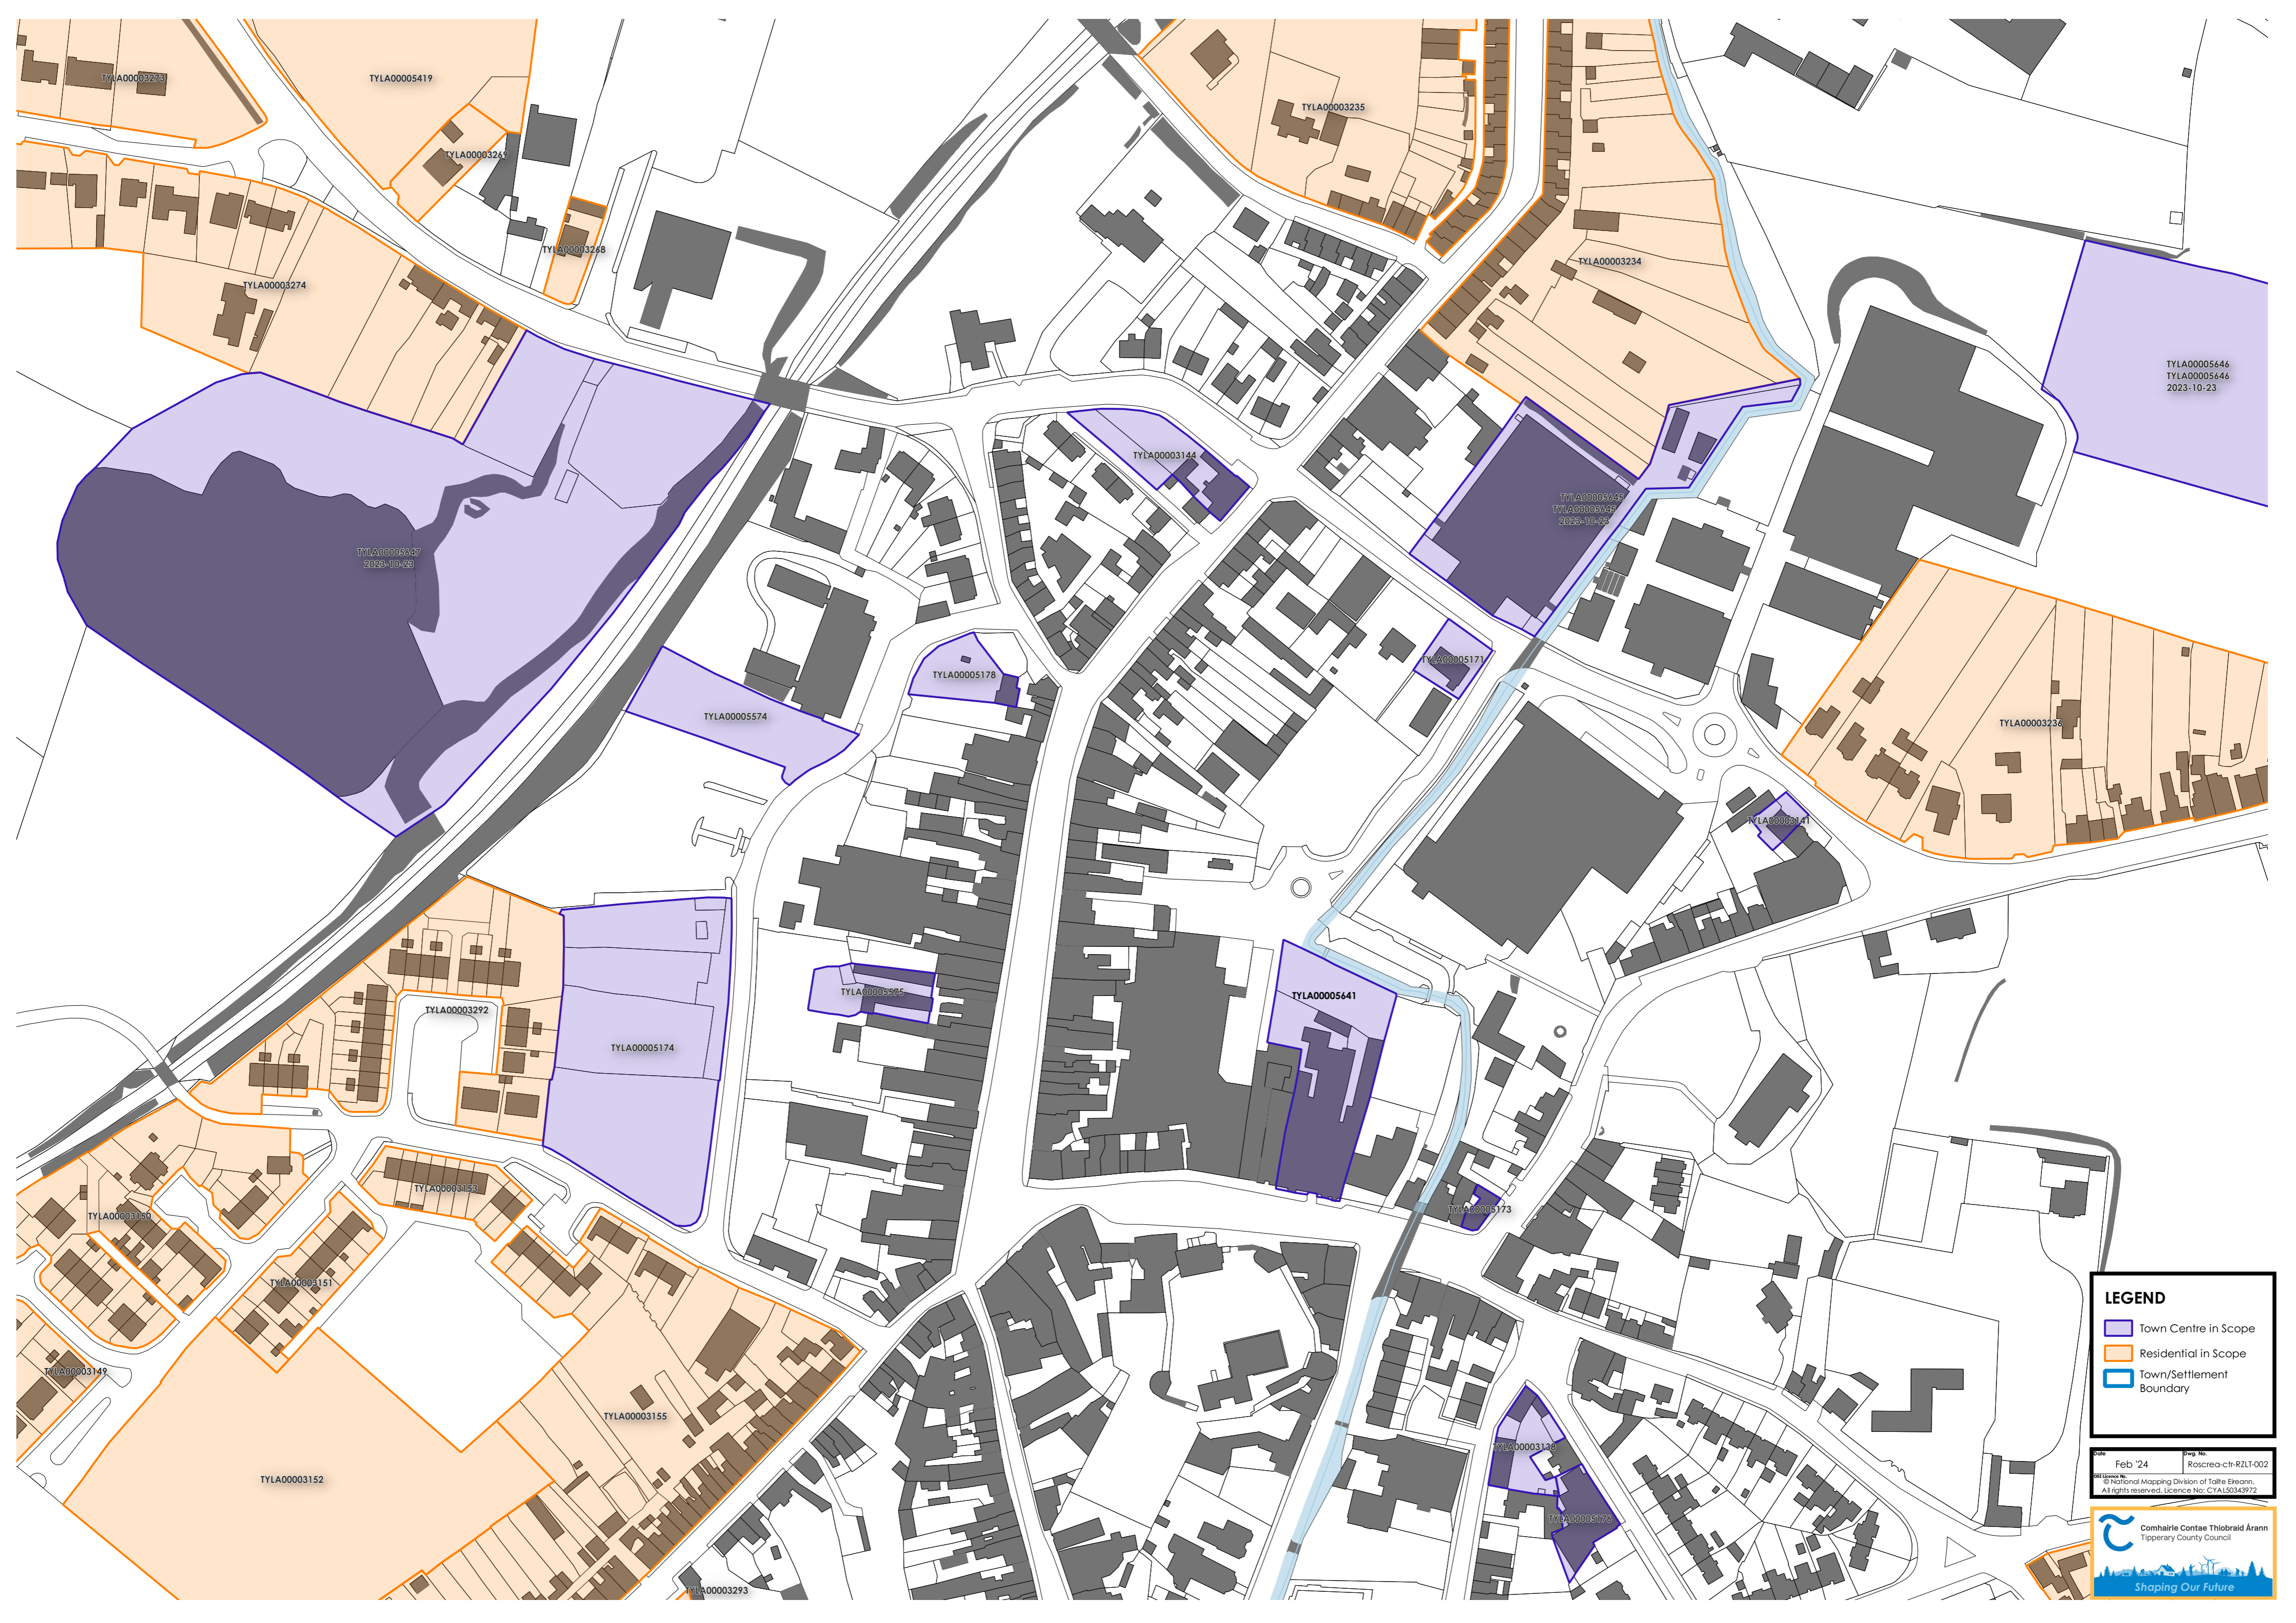

Roscrea-ctr-RZLT-002

LEGEND

- Town Centre in Scope
- Residential in Scope
- Town/Settlement Boundary

Date: Feb '24
 Roscrea-RZLT-001
 © National Mapping Division of the State
 All rights reserved. Licence No: C1A15234972

TYLA00005419

TYLA00003265

TYLA00003235

TYLA00003234

TYLA00005646
TYLA00005646
2023-10-23

TYLA00003274

TYLA00003268

TYLA00005647
2023-10-26

TYLA00003155

TYLA00003152

TYLA00003293

TYLA00003148

TYLA00005173

LEGEND

- Town Centre in Scope
- Residential in Scope
- Town/Settlement Boundary

Date: Feb '24
Page No.: Roscrea-ctr-RZLT-002
© National Mapping Division of Talte Eireann.
All rights reserved. Licence No: CYAL50343972