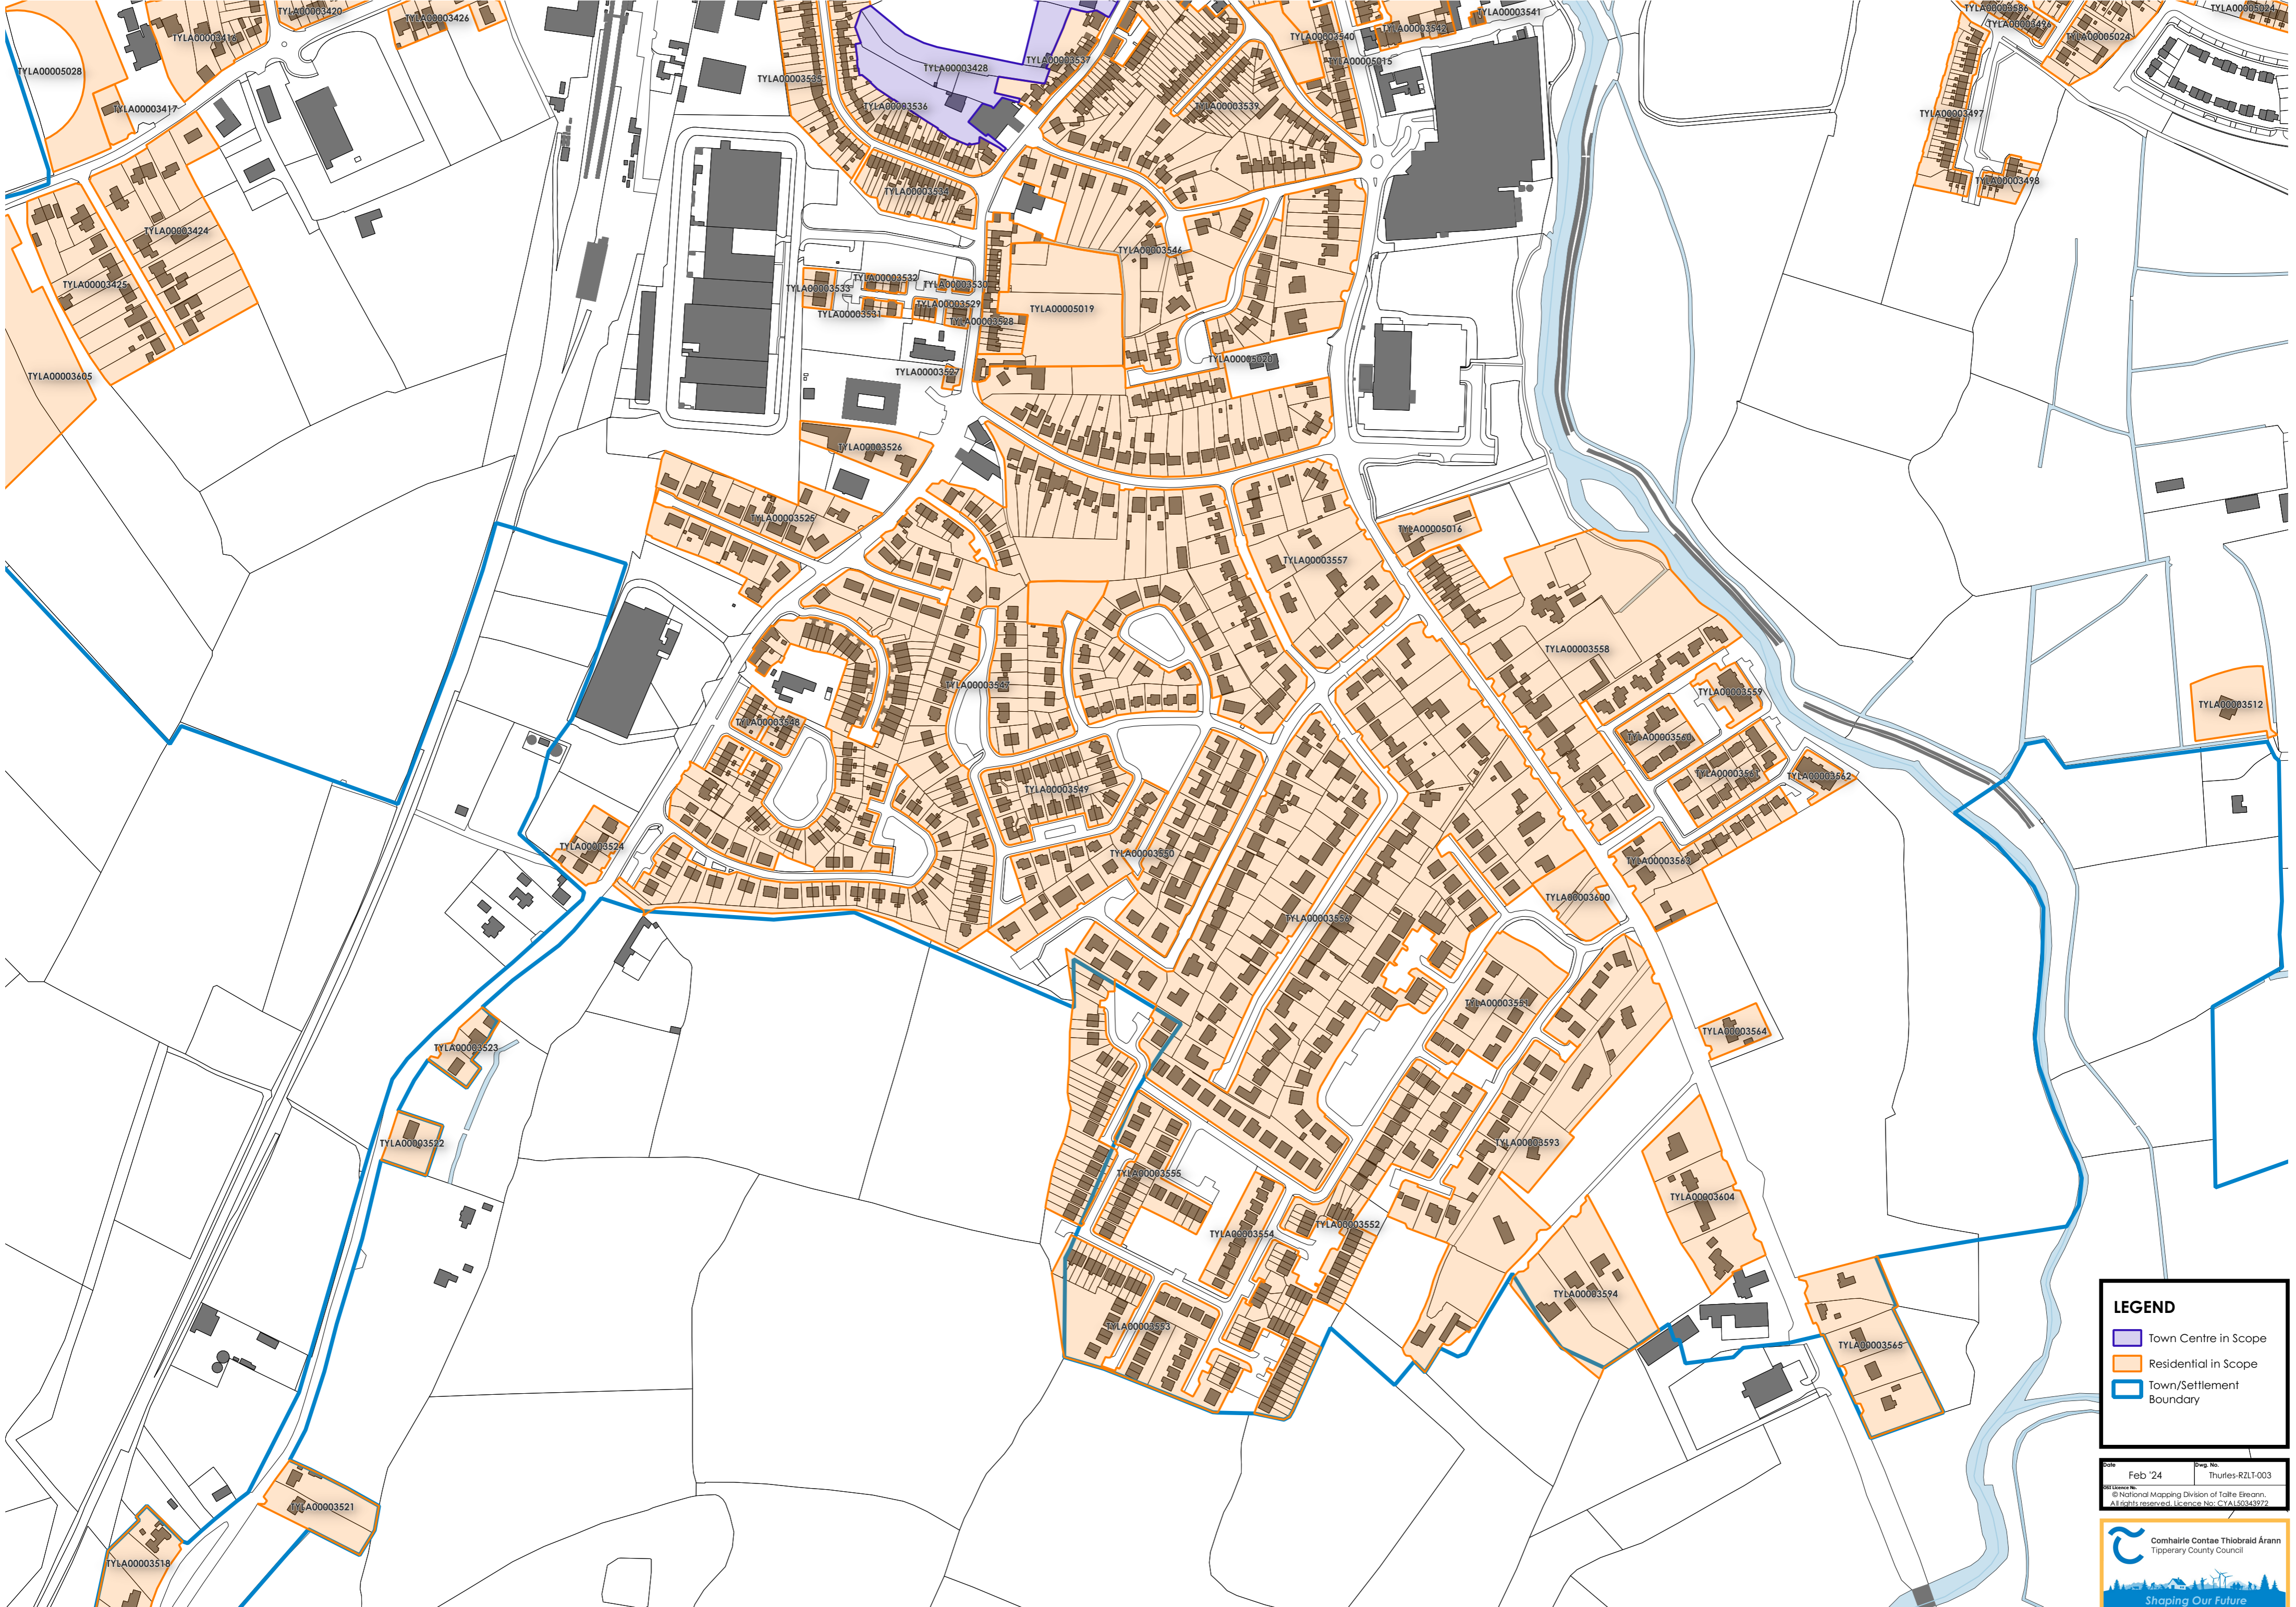

LEGEND

- Town Centre in Scope
- Residential in Scope
- Town/Settlement Boundary