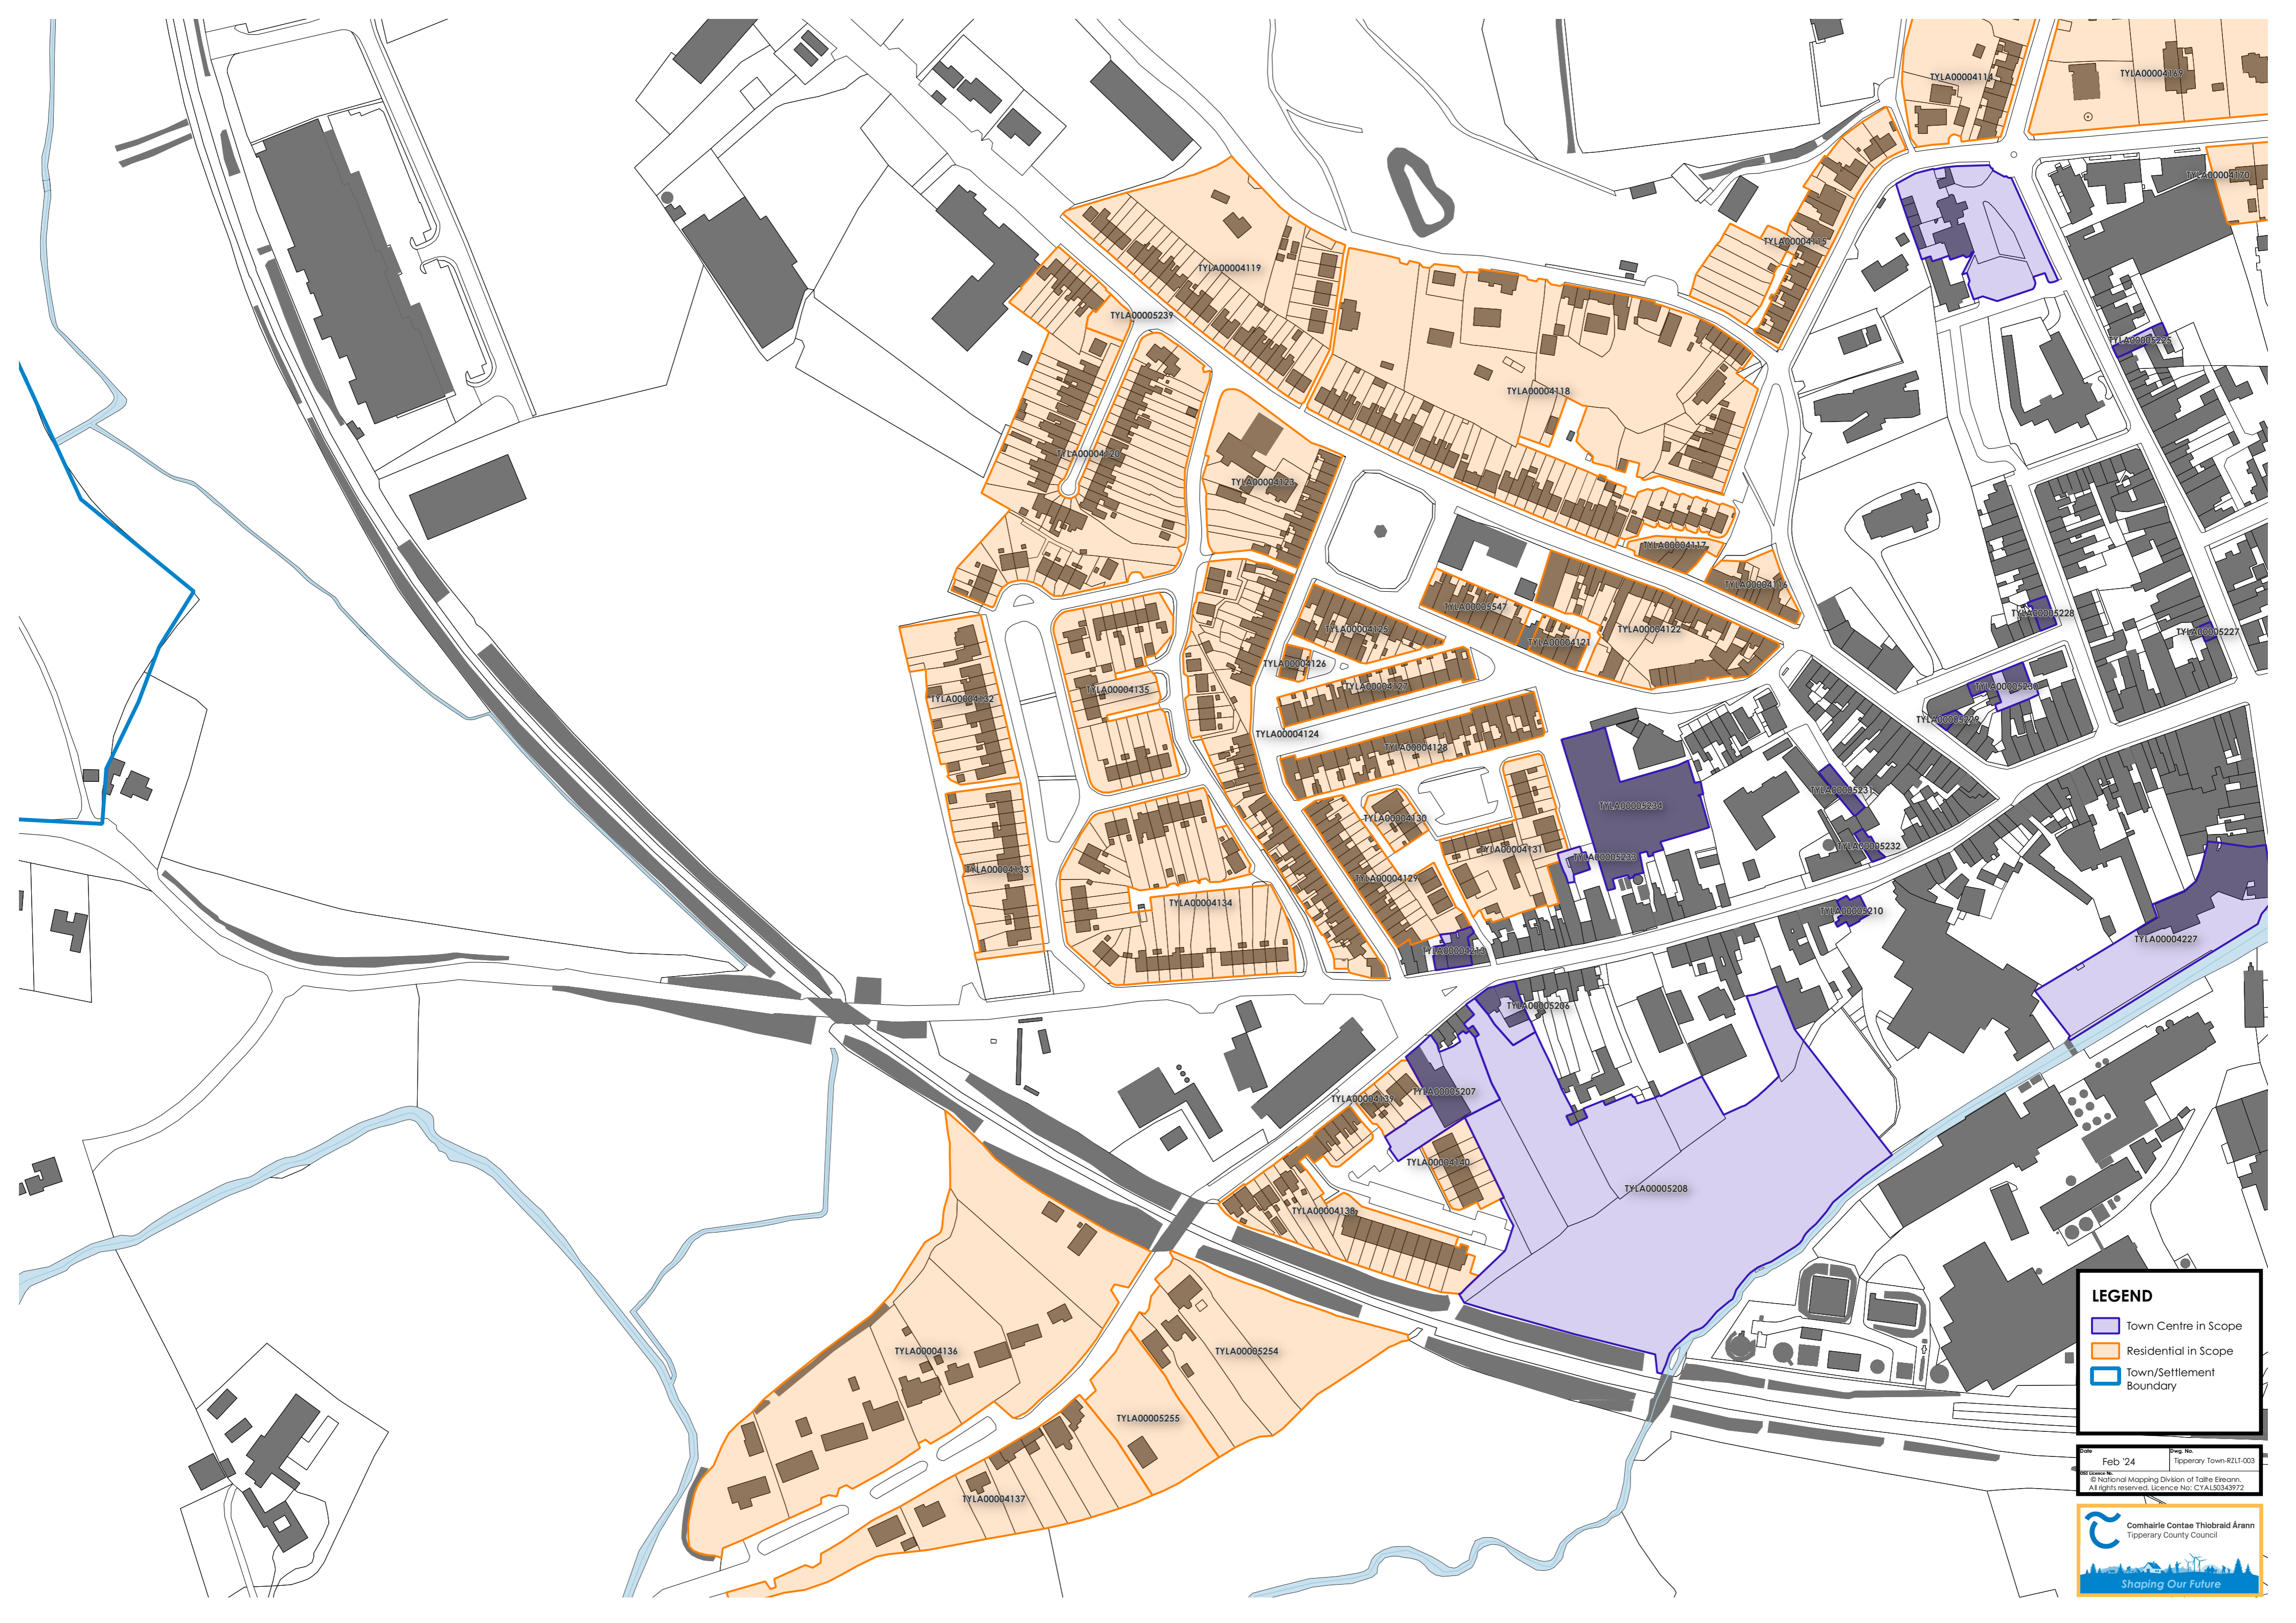

Tipperary Town-RZLT-003

Tipperary Town-ctr-RZLT-004

Tipperary Town-RZLT-002

LEGEND

- Town Centre in Scope
- Residential in Scope
- Town/Settlement Boundary

LEGEND

- Town Centre in Scope
- Residential in Scope
- Town/Settlement Boundary

Scale: Feb '24
 Drawing No: Tipperary Town-R2L1-002
 License No: © National Mapping Division of Tairé Éireann. All rights reserved. Licence No. CYA150343972

LEGEND

- Town Centre in Scope
- Residential in Scope
- Town/Settlement Boundary

Feb '24
© National Mapping Division of Tairle Éireann.
All rights reserved. Licence No. CTA150345972

LEGEND

- Town Centre in Scope
- Residential in Scope
- Town/Settlement Boundary

Date: Feb '24
 Drawing No: Tipperary Town-ctr-RTLT-004
 © National Mapping Division of Tairé Éireann. All rights reserved. Licence No: CYAL50343972