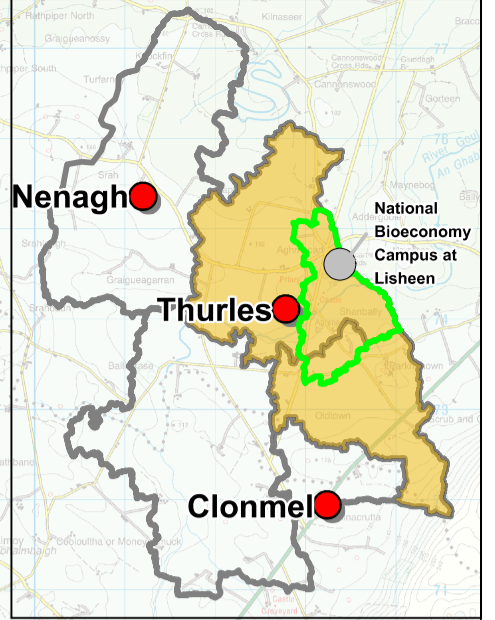

# National Bioeconomy Campus

### Legend

- Decarbonising Zone (DZ)
- National Bioeconomy Campus
- Industrial Peat
- Built Heritage
- Natural Heritage
- Former Briquette Factory
- Mining Heritage
- Village
- EU Just Transition Fund Area