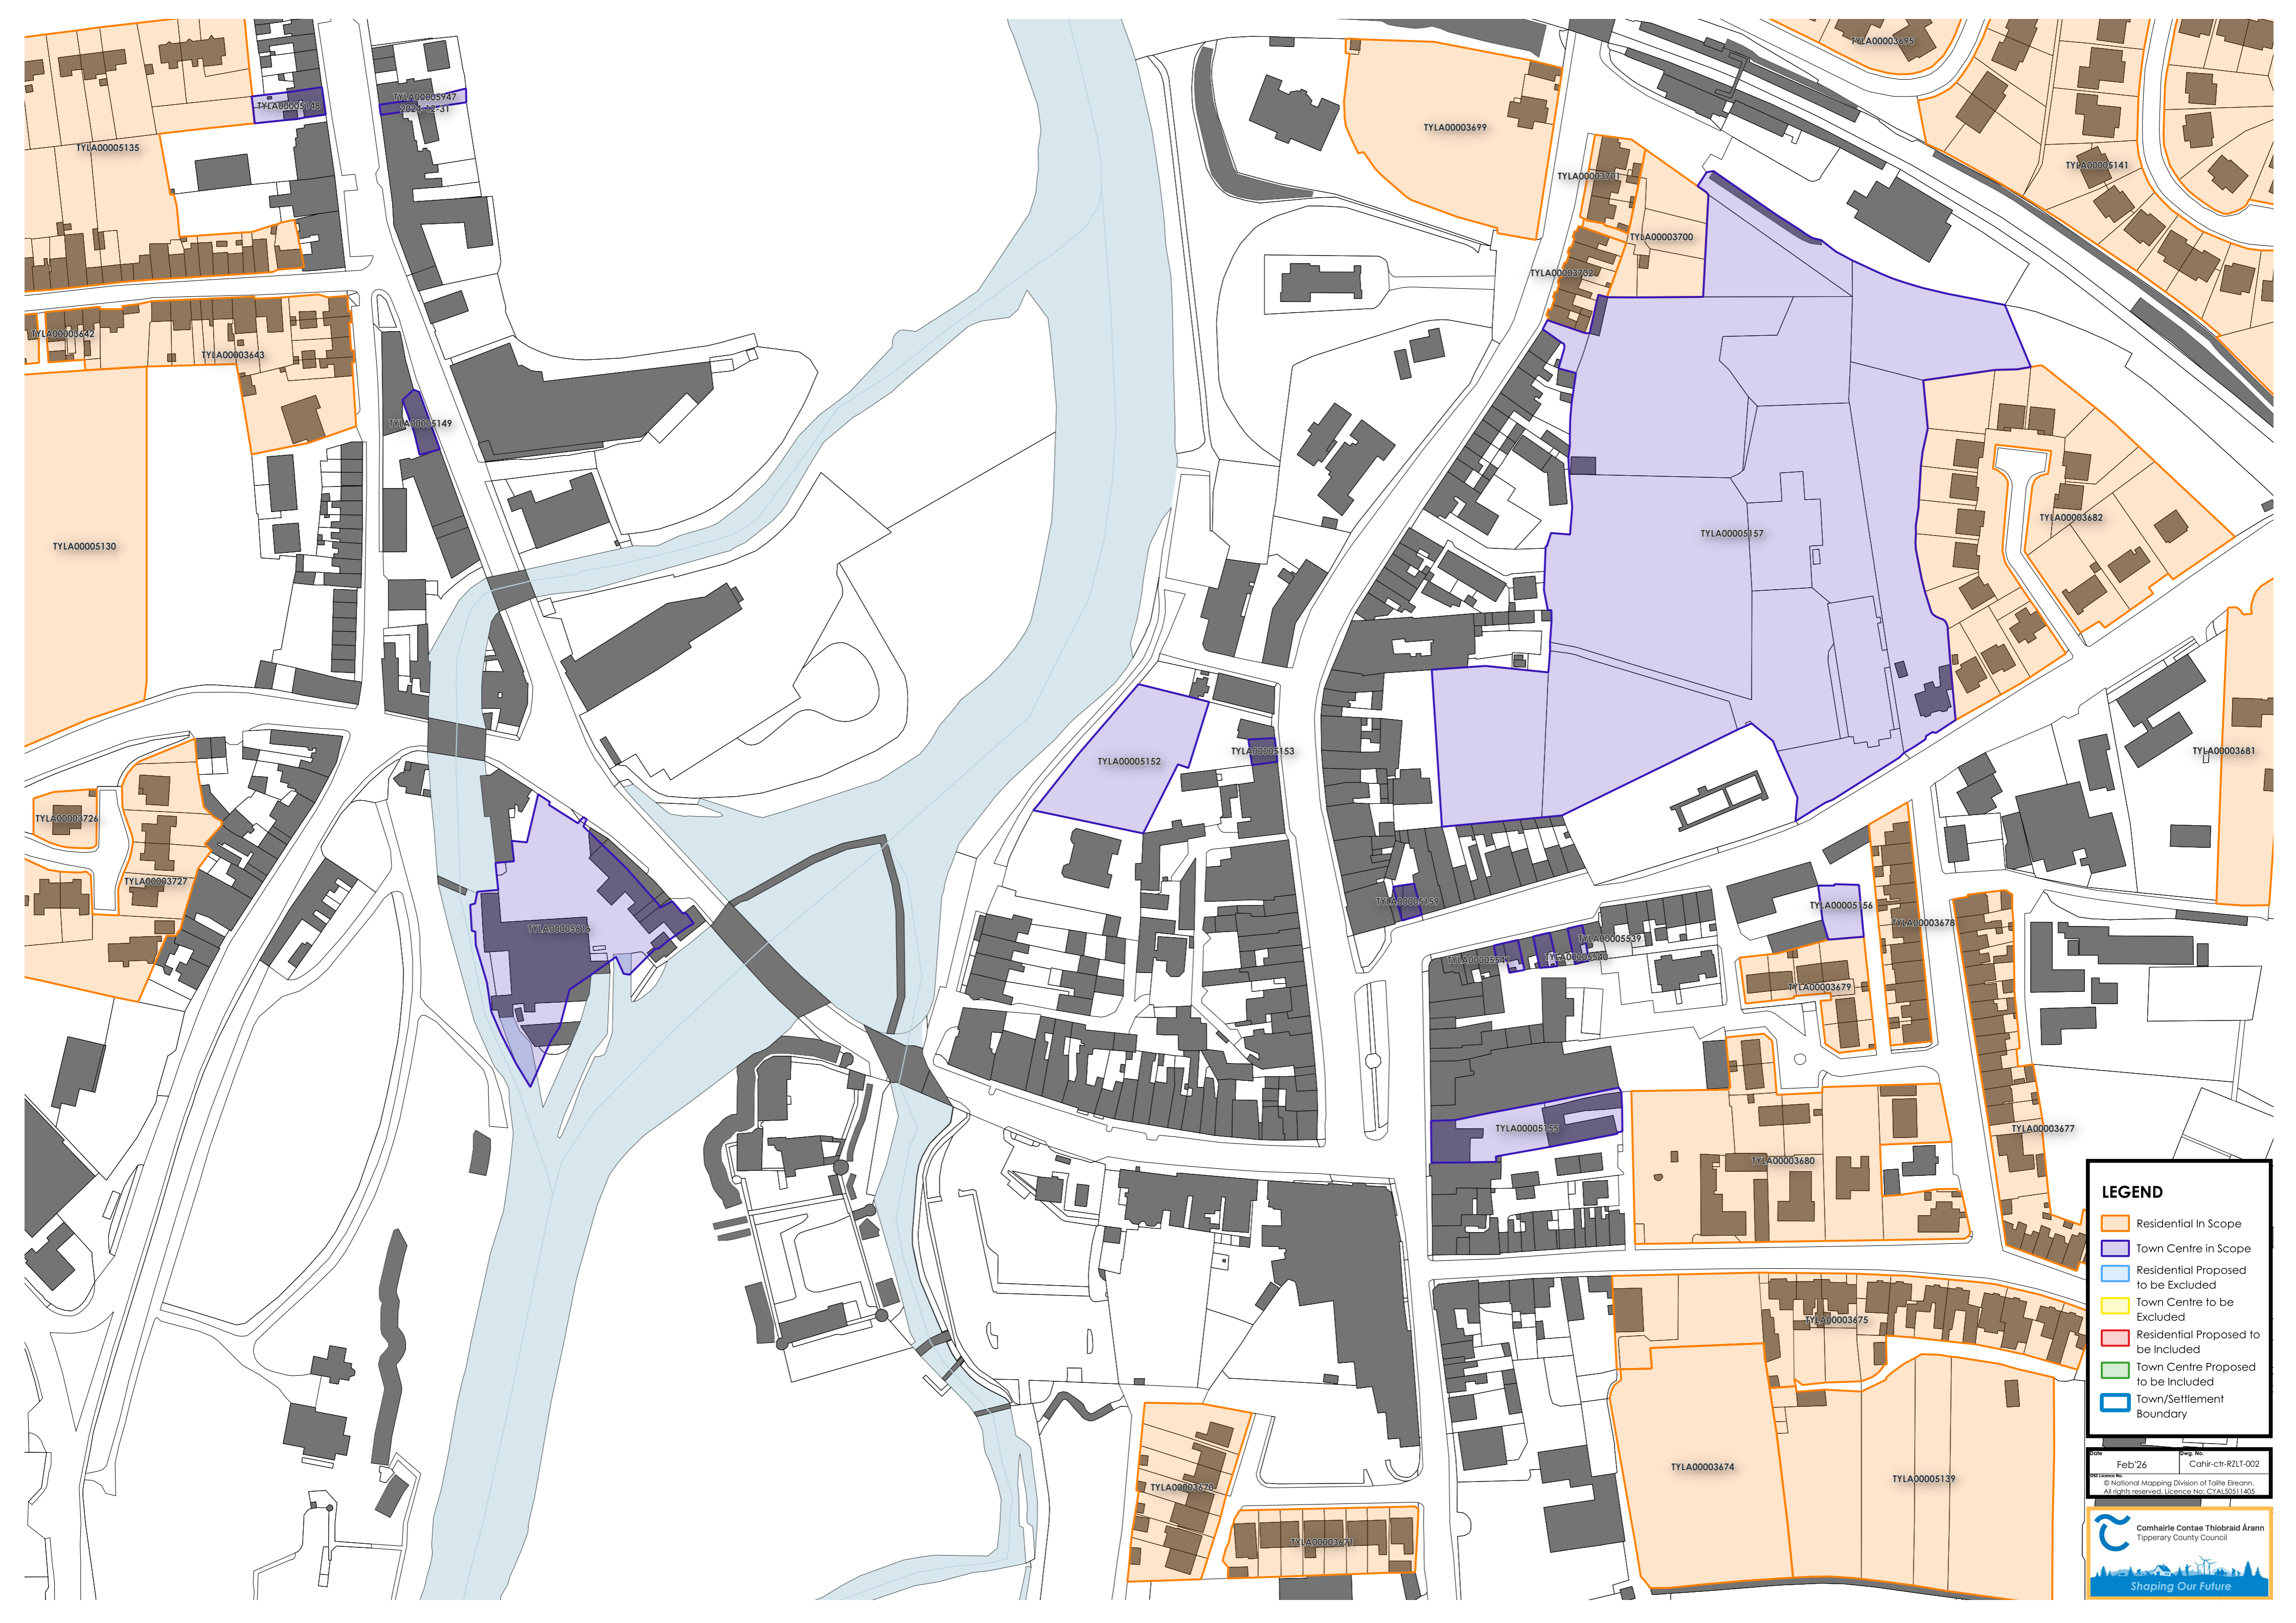

Cahir-ctr-RZLT-002

LEGEND

- Residential In Scope
- Town Centre in Scope
- Residential Proposed to be Excluded
- Town Centre to be Excluded
- Residential Proposed to be Included
- Town Centre Proposed to be Included
- Town/Settlement Boundary

Date	Feb'26	Dwg. No.	Cahir-RZLT-001
<small>© National Mapping Division of Tallie Eireann. All rights reserved. Licence No: CYA150511405</small>			

LEGEND

- Residential In Scope
- Town Centre in Scope
- Residential Proposed to be Excluded
- Town Centre to be Excluded
- Residential Proposed to be Included
- Town Centre Proposed to be Included
- Town/Settlement Boundary

Date: Feb'26 Page No.: C011-ctr-RZLT-002
 © National Mapping Division of Taité Éireann. All rights reserved. Licence No: CYAL50511405