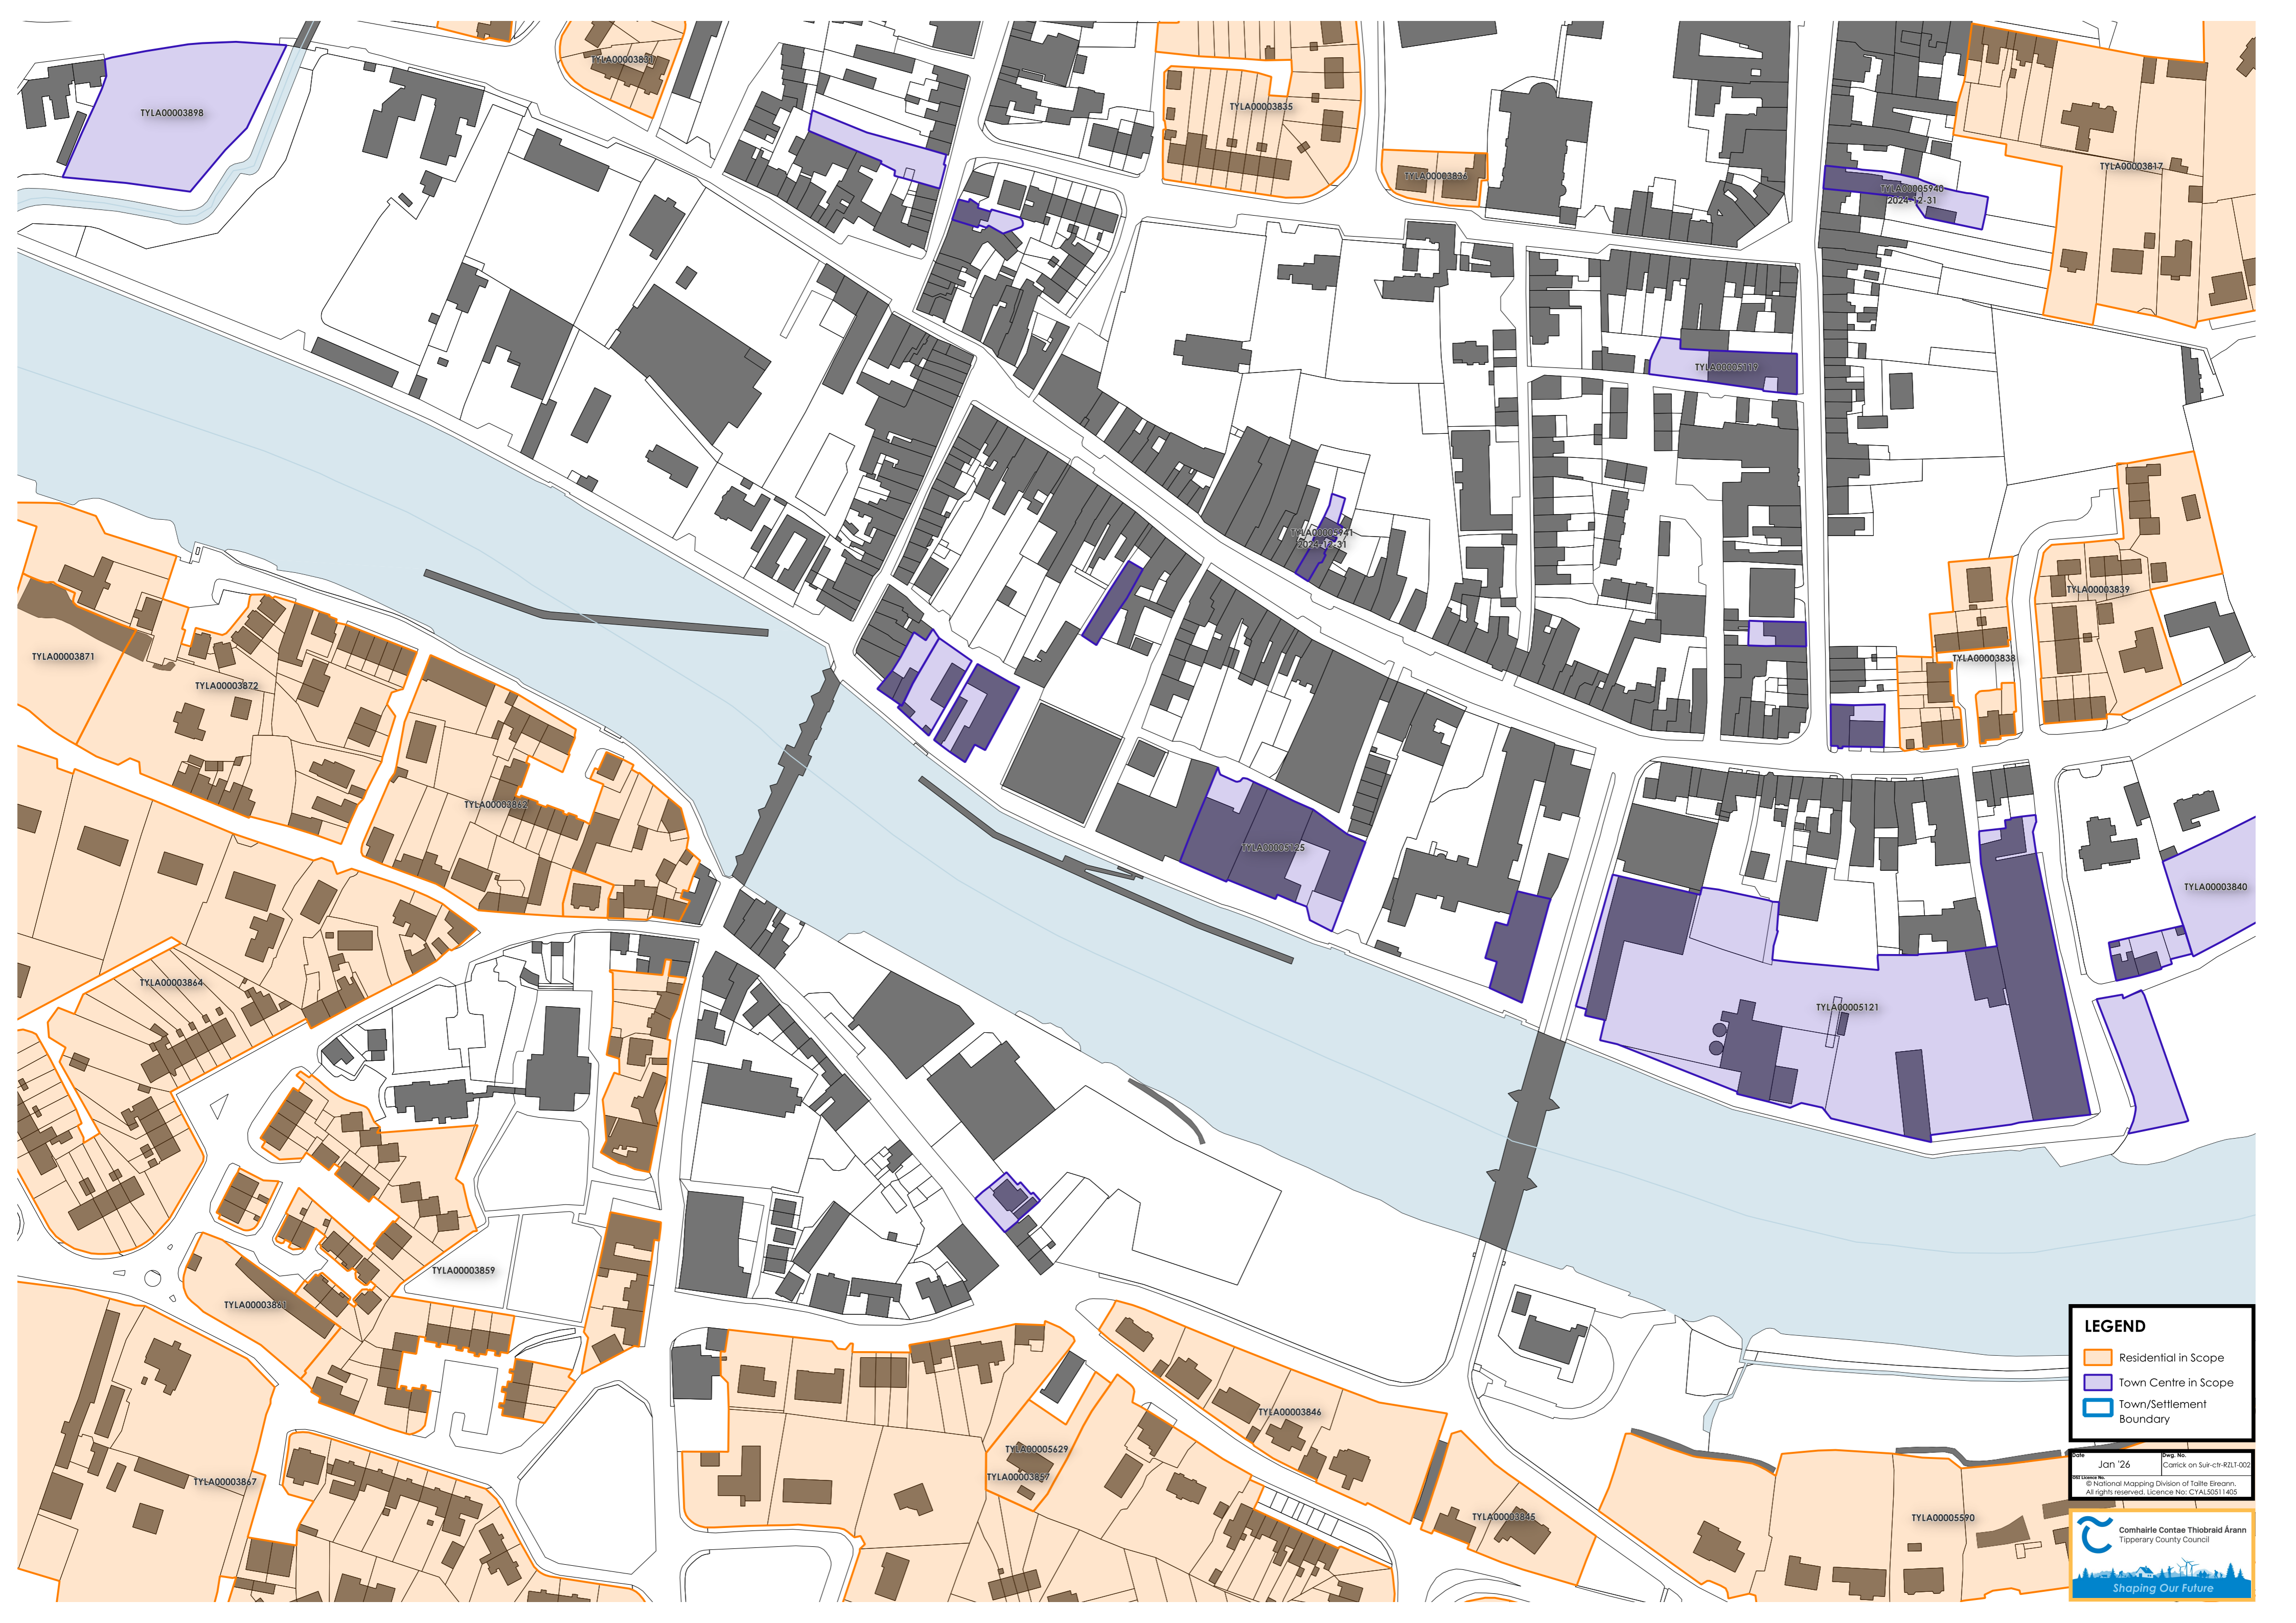

Cahir-ctr-RZLT-002

LEGEND

- Residential in Scope
- Town Centre in Scope
- Town/Settlement Boundary

Date: Jan '26 Page No.: Cahir-RZLT-001
 © National Mapping Division of Taithe Éireann. All rights reserved. Licence No: CYAL50511405

LEGEND

- Residential in Scope
- Town Centre in Scope
- Town/Settlement Boundary

Date: Jan '26
Drawn No: Carrick on Suir-ctr-RZLT-002
© National Mapping Division of Taithe Éireann.
All rights reserved. Licence No: CYAL50511405