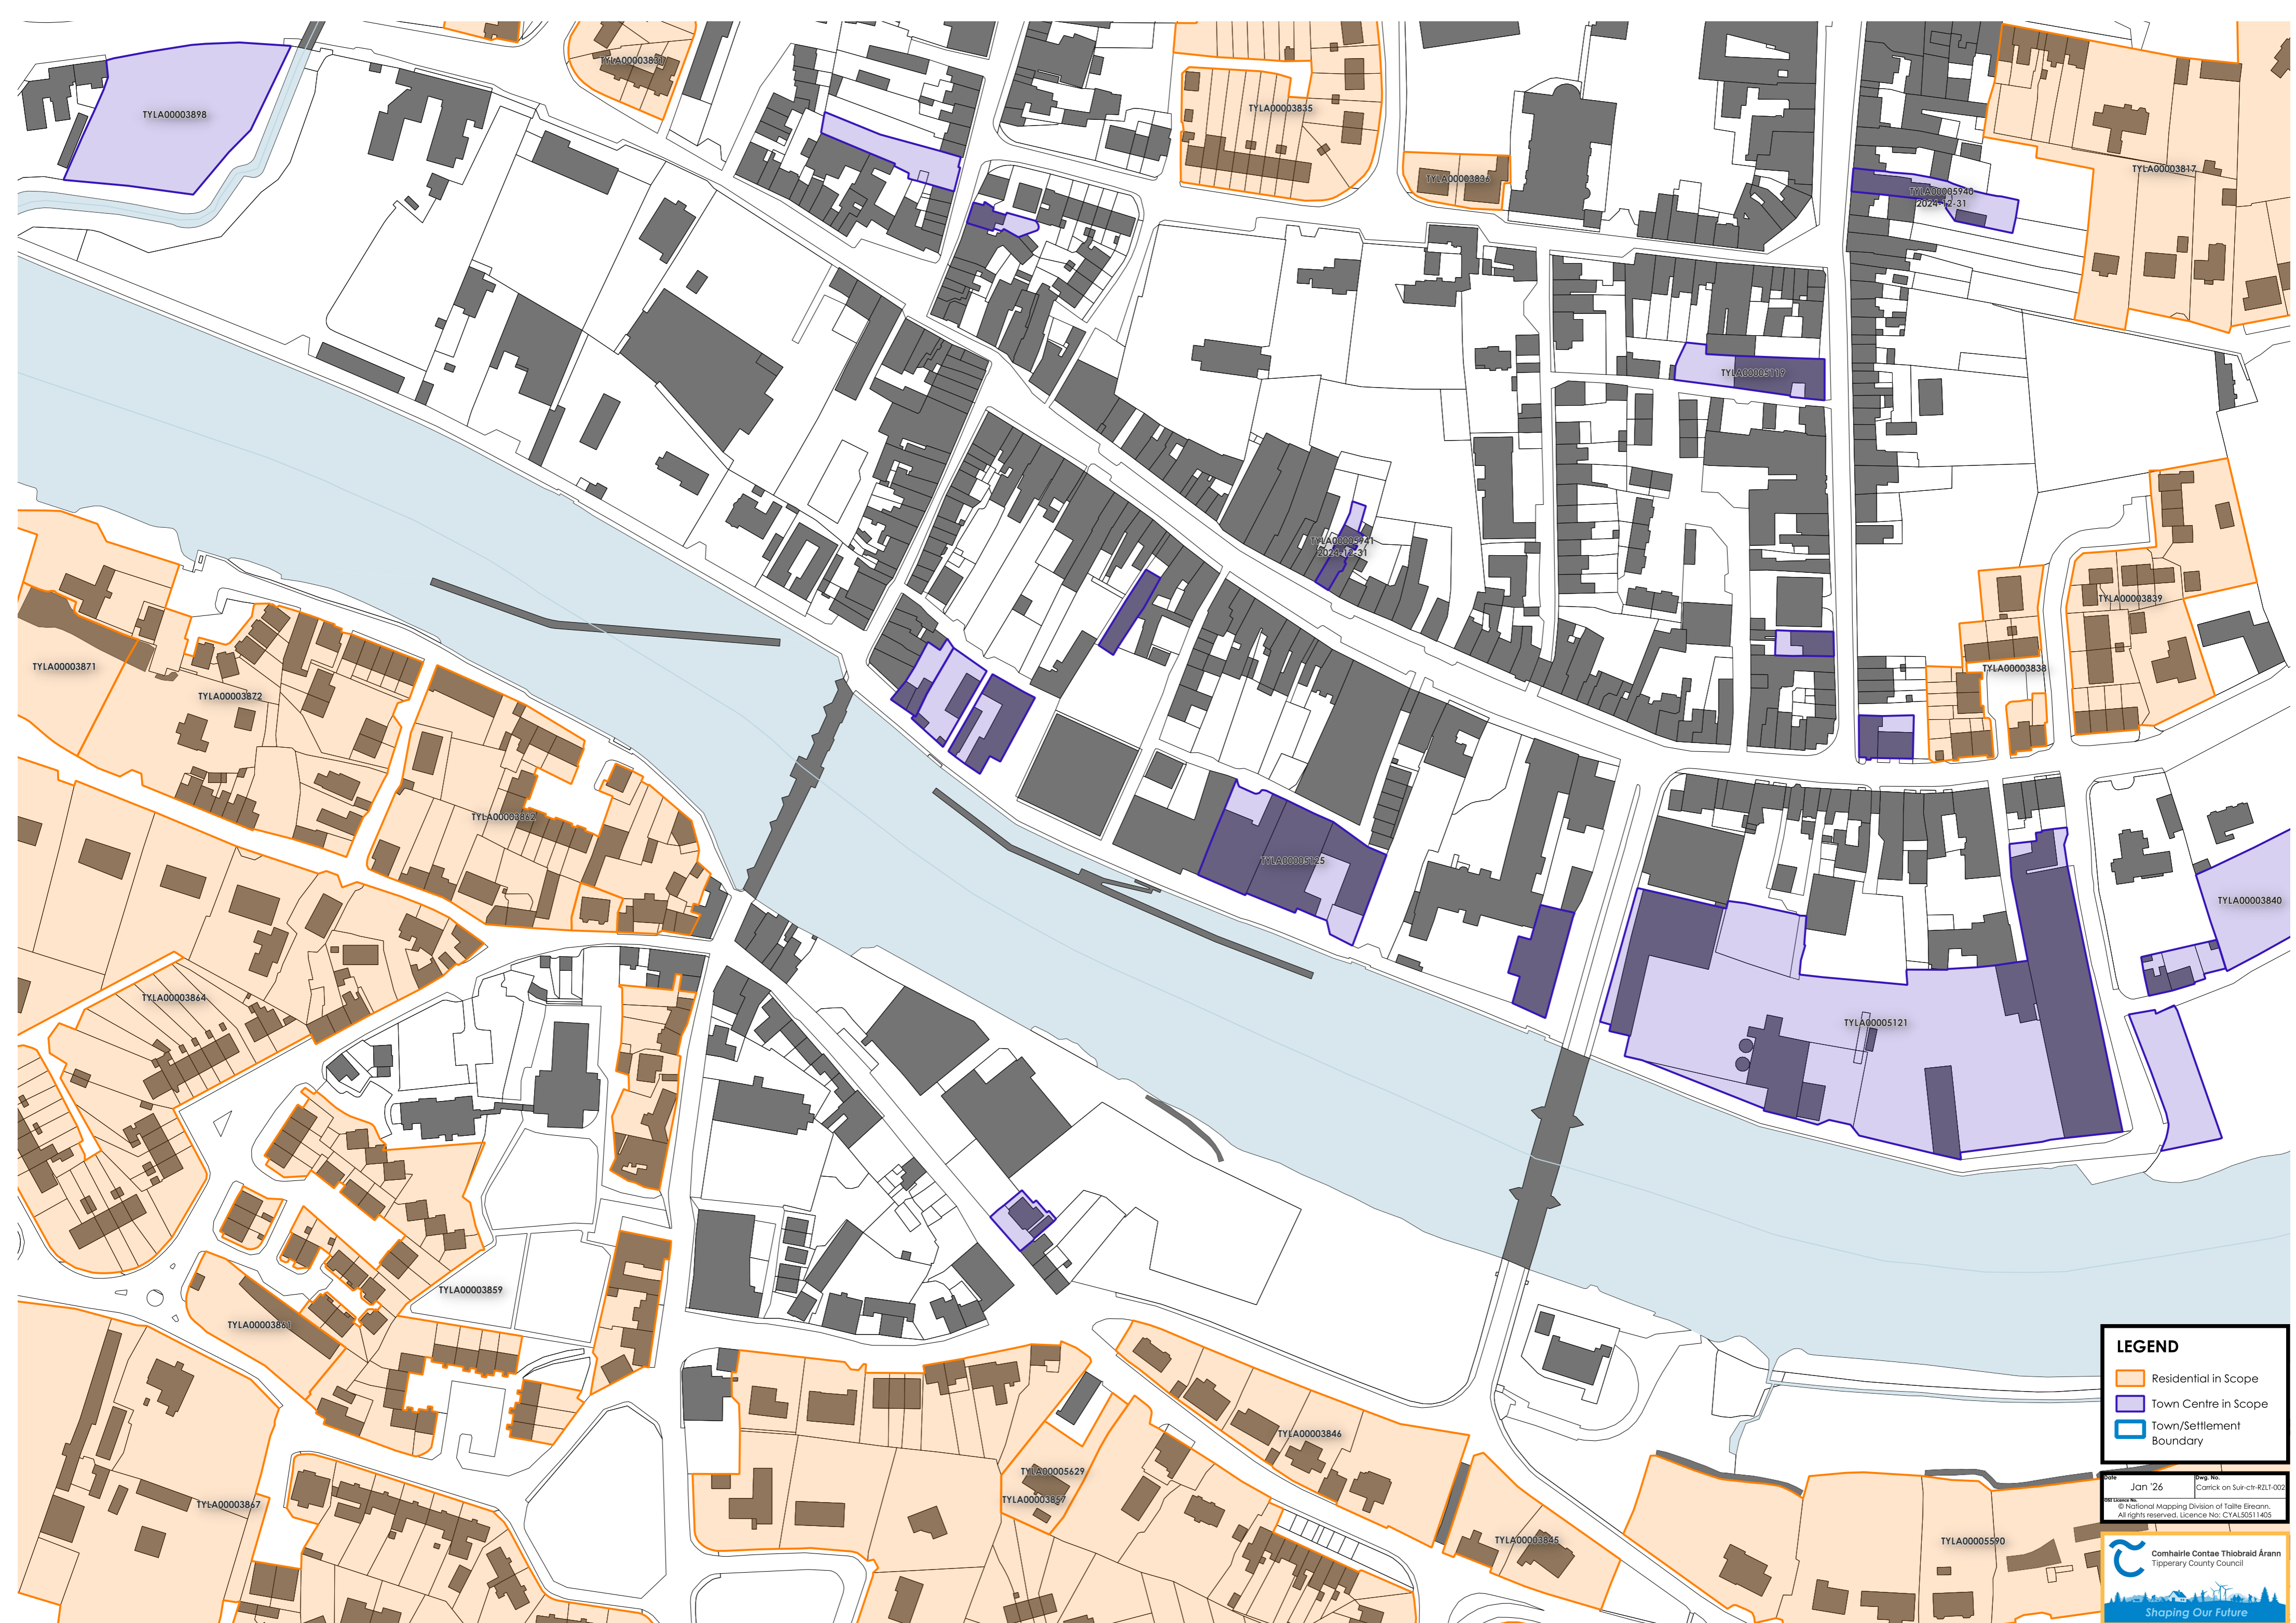

**Carrick on Suir-ctr-RZLT-002**

**LEGEND**

- Residential in Scope
- Town Centre in Scope
- Town/Settlement Boundary

Date: Jan '26 Page No.: Carrick on Suir-RZLT-001  
 © National Mapping Division of Taoise Éireann. All rights reserved. Licence No: CYAL50511405

**LEGEND**

- Residential in Scope
- Town Centre in Scope
- Town/Settlement Boundary

Date: Jan '26  
Drawn No: Carrick on Suir-ctr-RZLT-002  
© National Mapping Division of Taithe Éireann.  
All rights reserved. Licence No: CYAL50511405