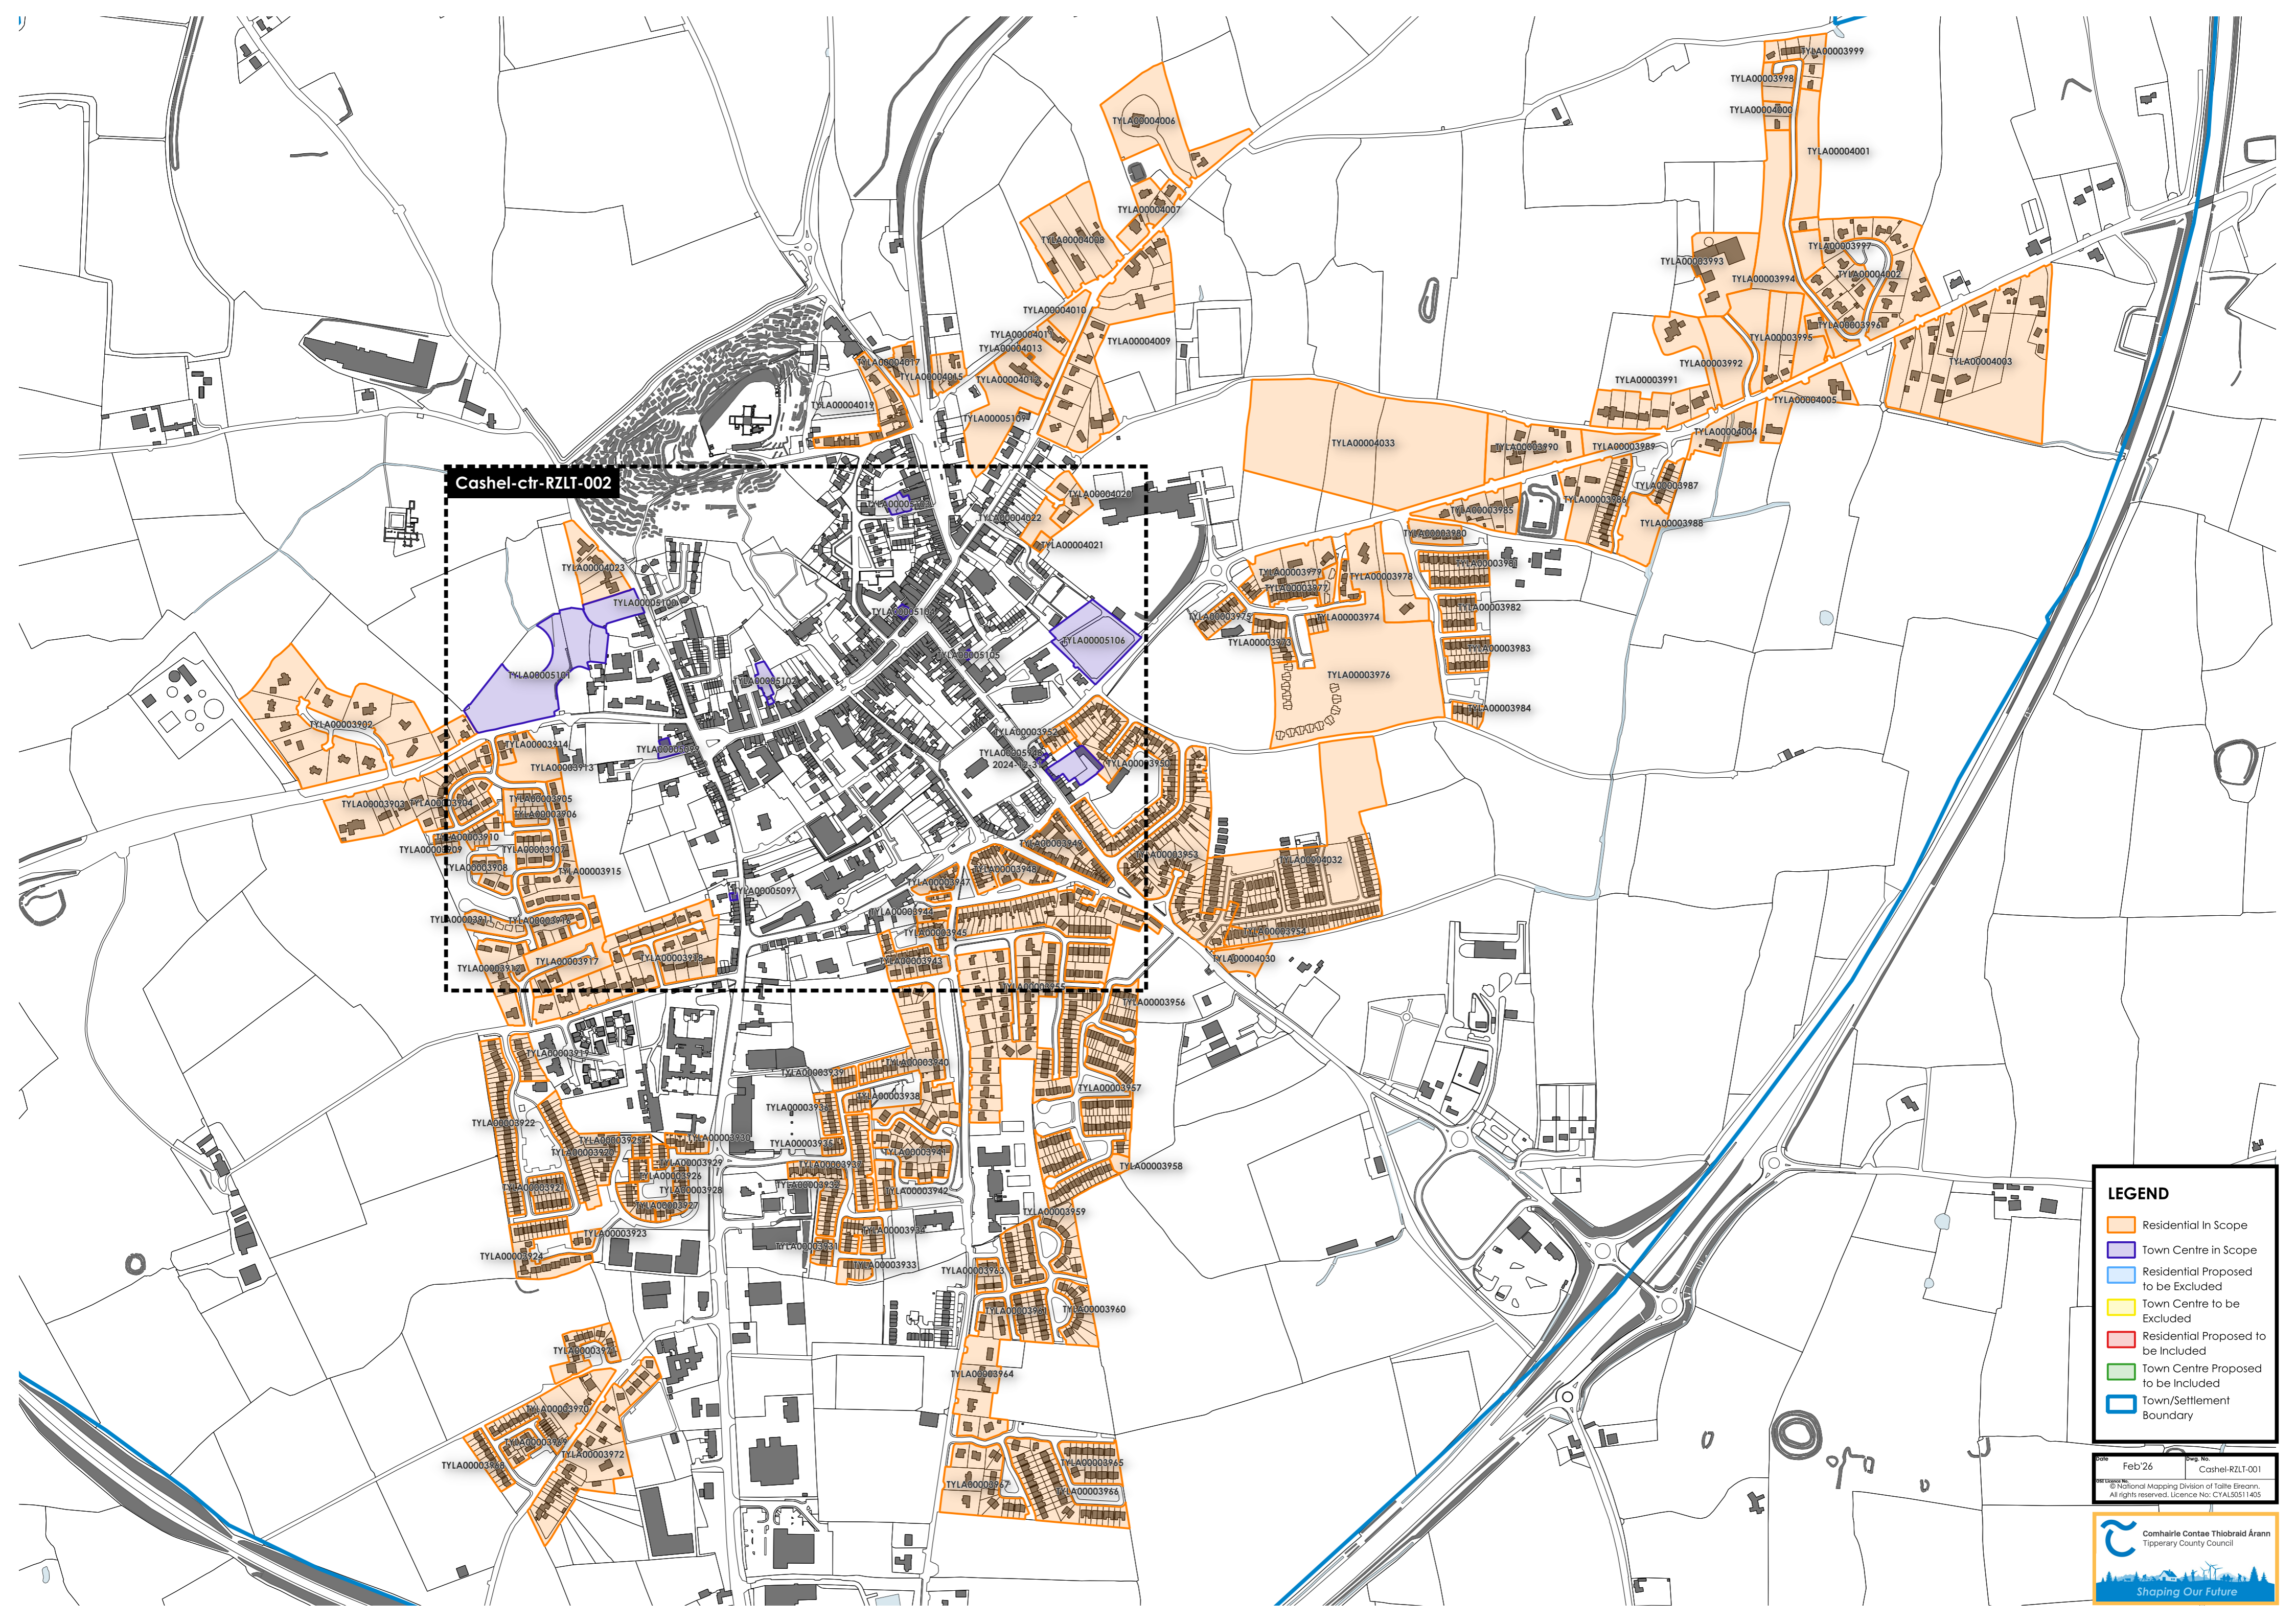

Cashel-ctr-RZLT-002

LEGEND

- Residential In Scope
- Town Centre in Scope
- Residential Proposed to be Excluded
- Town Centre to be Excluded
- Residential Proposed to be Included
- Town Centre Proposed to be Included
- Town/Settlement Boundary