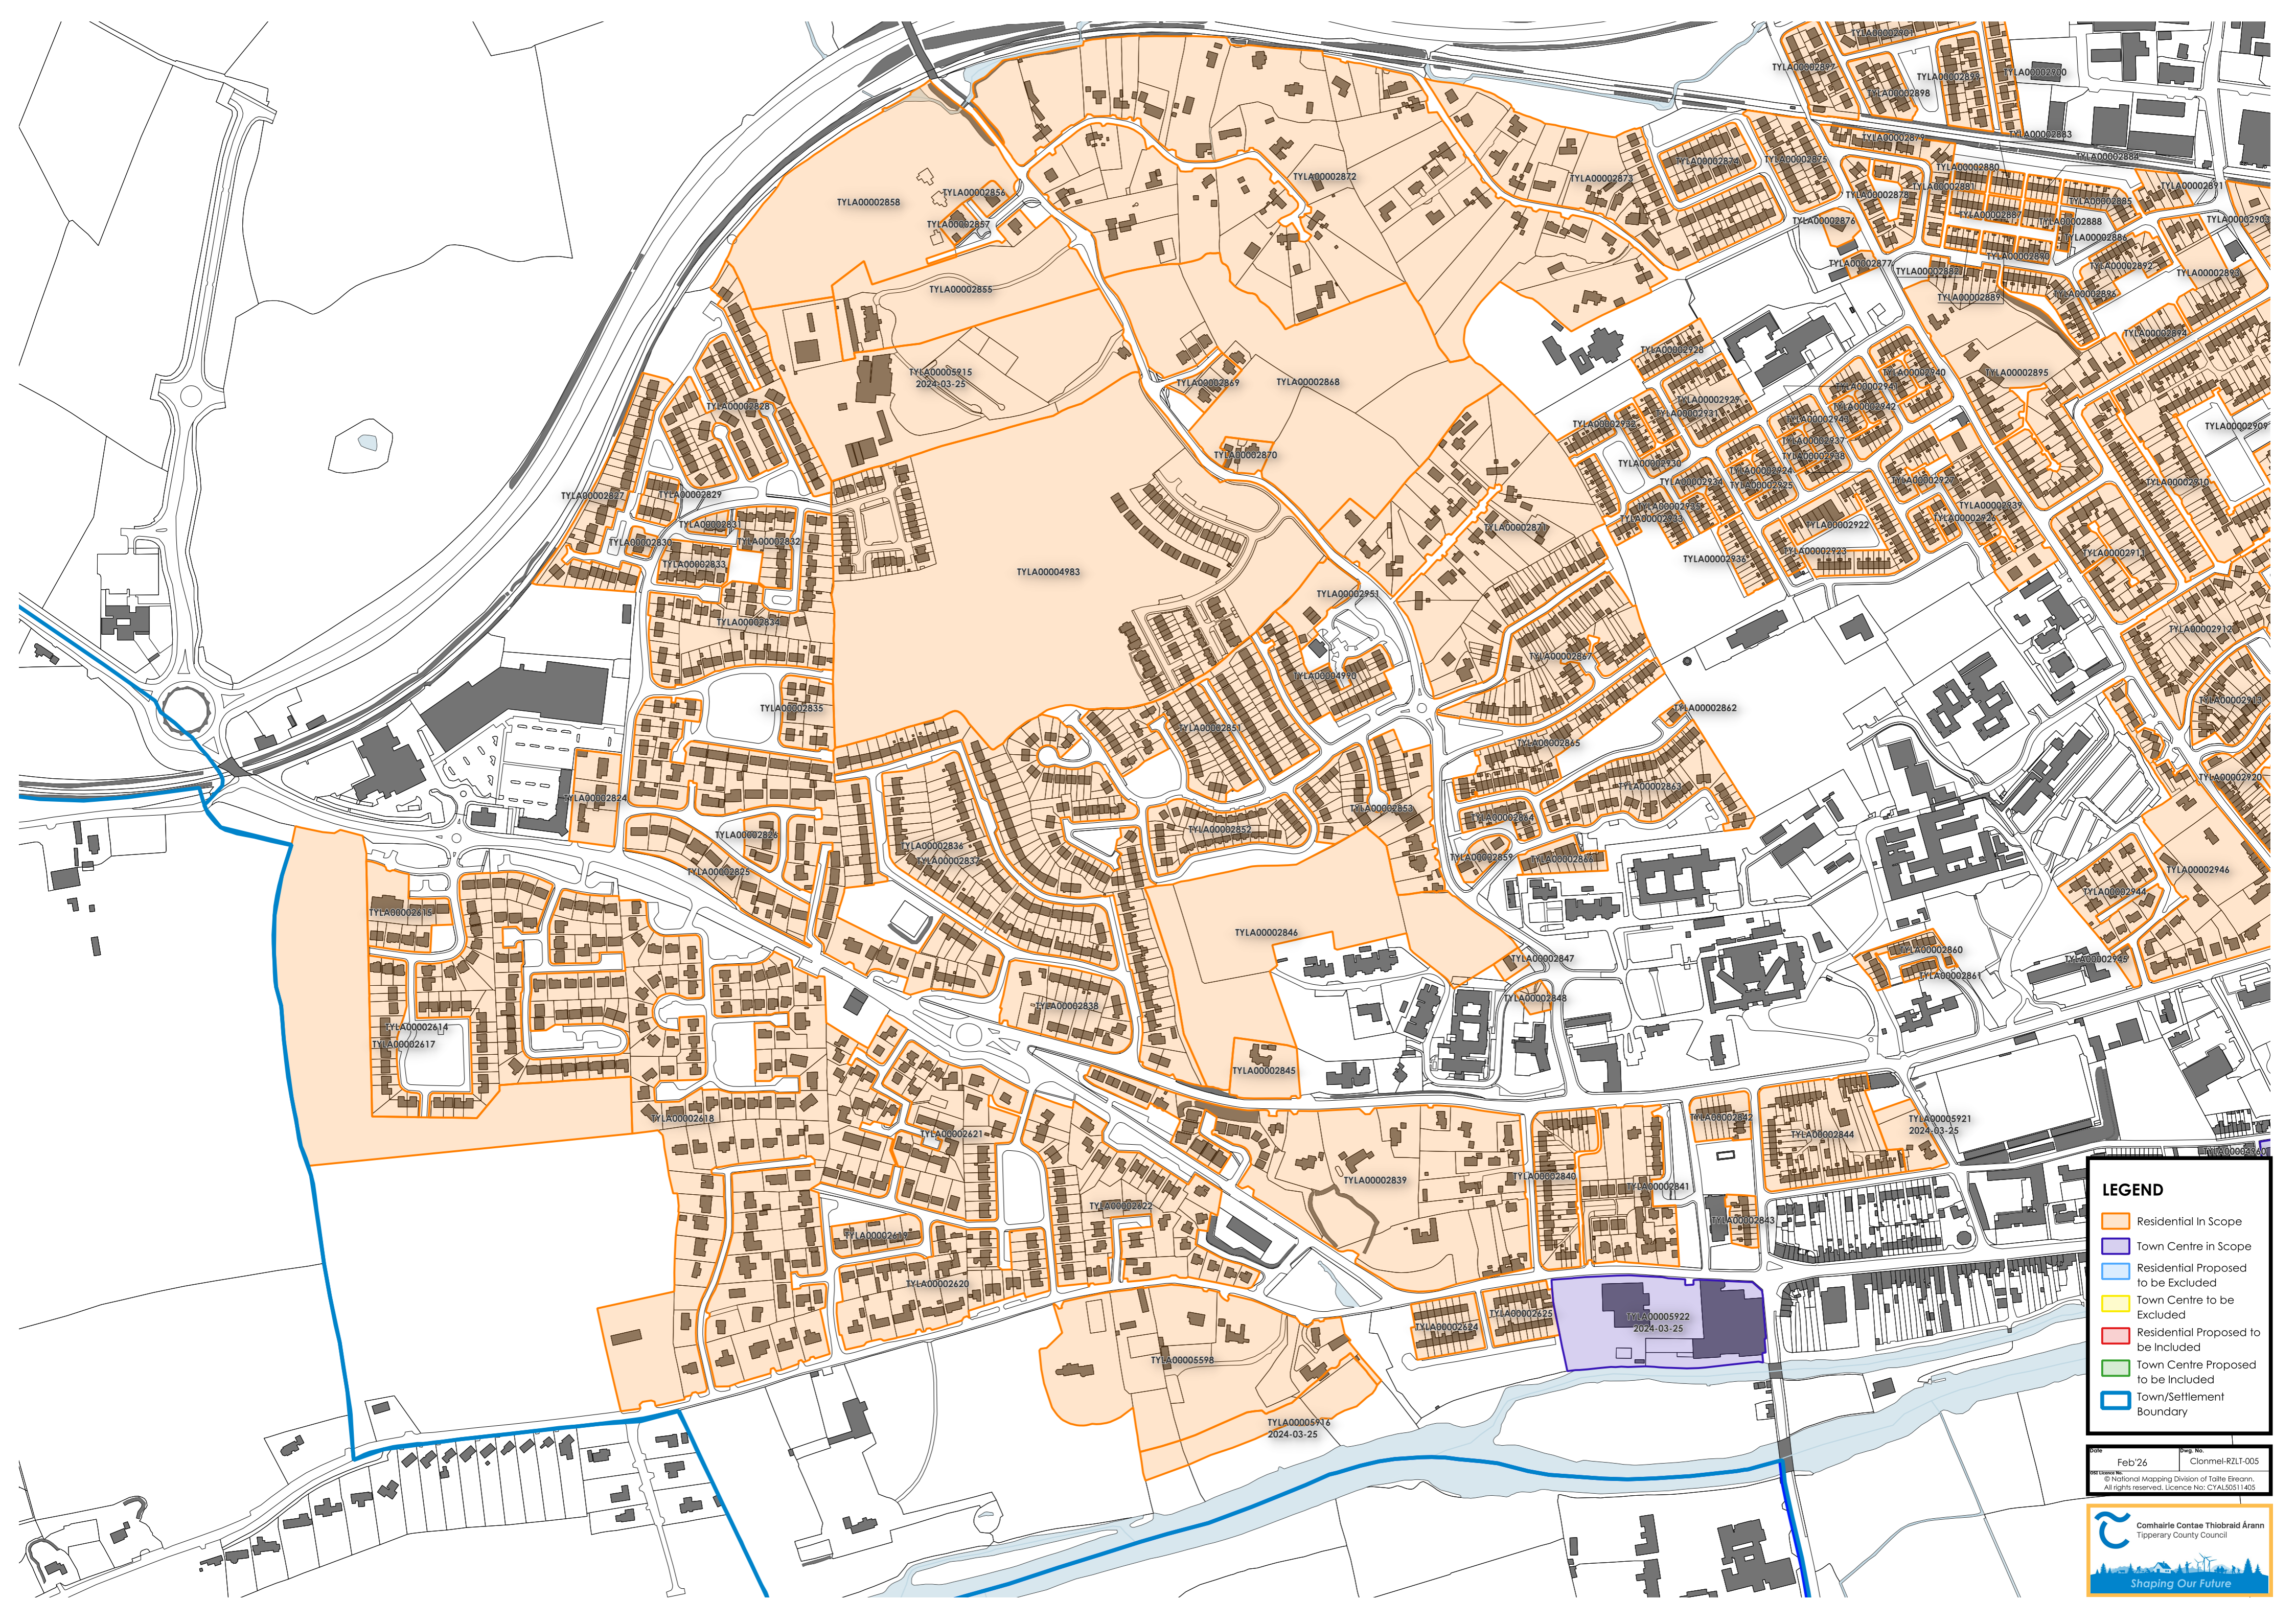

**Clonmel-RZLT-005**

**Clonmel-RZLT-002**

**Clonmel-RZLT-003**

**Clonmel-ctr-RZLT-006**

**Clonmel-RZLT-004**

**LEGEND**

- Residential In Scope
- Town Centre in Scope
- Residential Proposed to be Excluded
- Town Centre to be Excluded
- Residential Proposed to be Included
- Town Centre Proposed to be Included
- Town/Settlement Boundary

Date: Feb'26 Page No.: Clonmel-RZLT-001  
 © National Mapping Division of Taithe Éireann. All rights reserved. Licence No: CYAL50511405

**LEGEND**

- Residential In Scope
- Town Centre in Scope
- Residential Proposed to be Excluded
- Town Centre to be Excluded
- Residential Proposed to be Included
- Town Centre Proposed to be Included
- Town/Settlement Boundary

**LEGEND**

- Residential In Scope
- Town Centre in Scope
- Residential Proposed to be Excluded
- Town Centre to be Excluded
- Residential Proposed to be Included
- Town Centre Proposed to be Included
- Town/Settlement Boundary

Date: Feb'26  
Page No.: Clonmel-RZLT-003  
© National Mapping Division of Tallte Eireann. All rights reserved. Licence No: CTAL50511405

**LEGEND**

- Residential In Scope
- Town Centre in Scope
- Residential Proposed to be Excluded
- Town Centre to be Excluded
- Residential Proposed to be Included
- Town Centre Proposed to be Included
- Town/Settlement Boundary