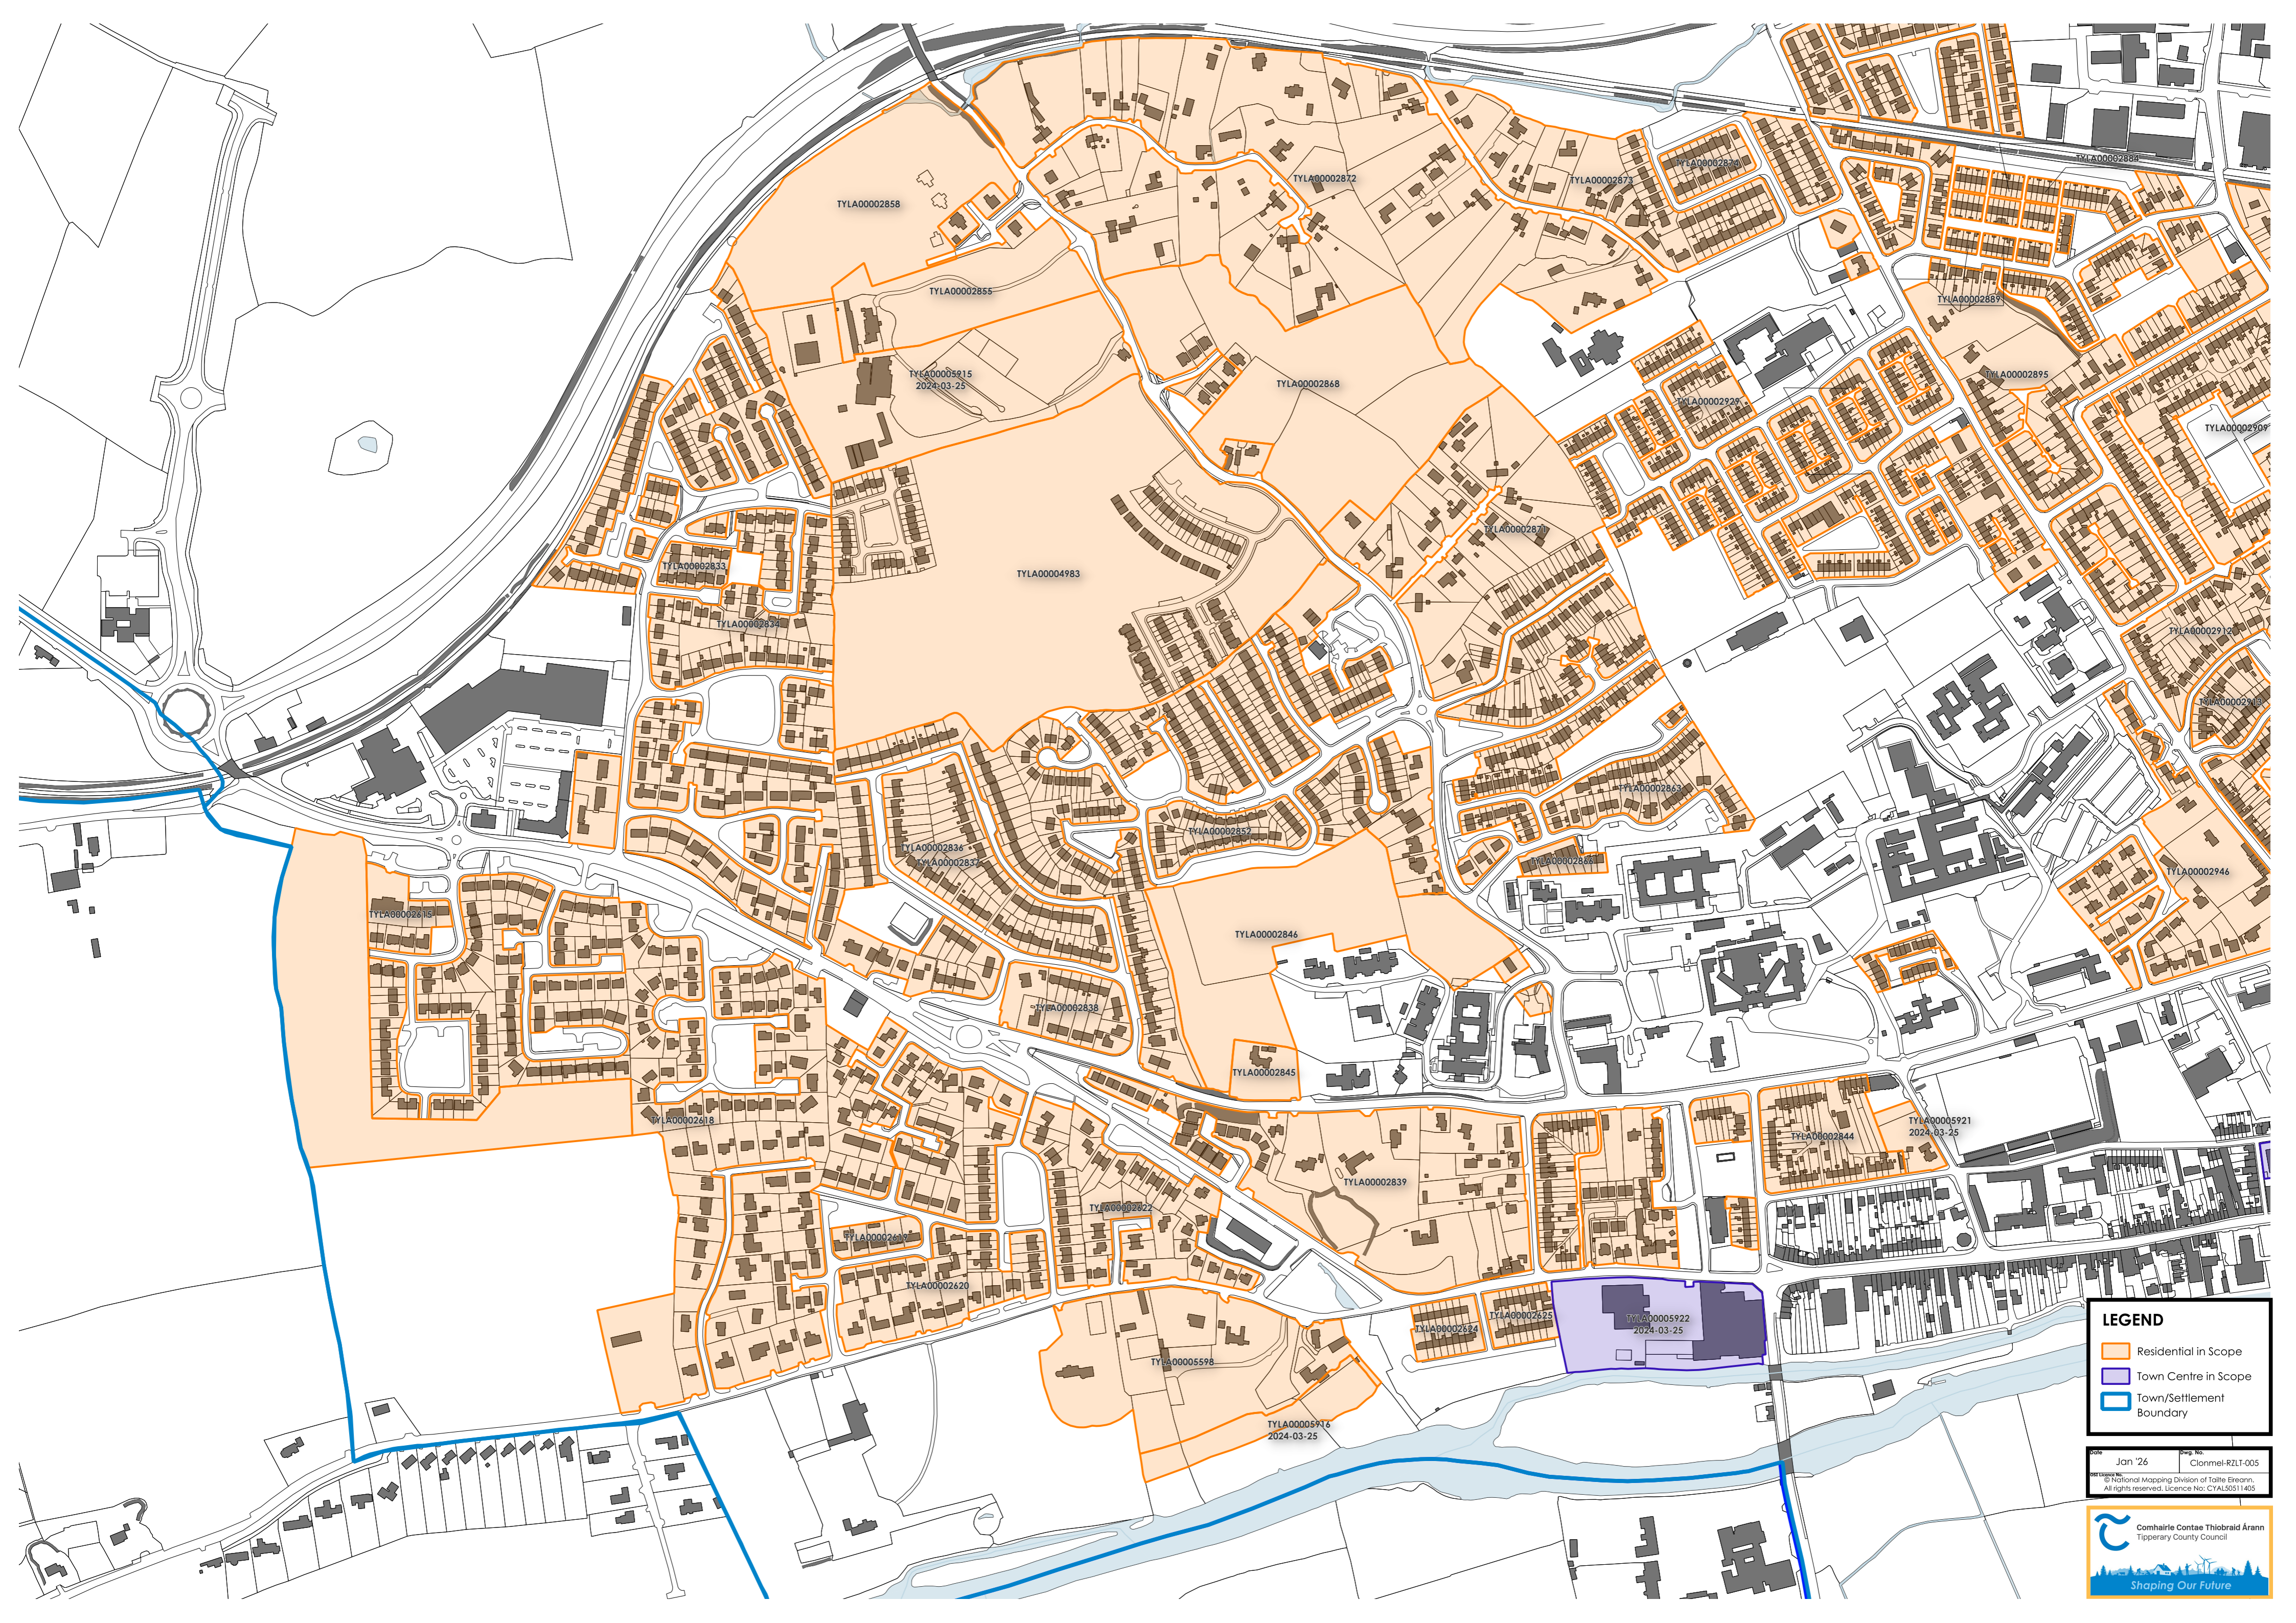

Clonmel-RZLT-005

Clonmel-RZLT-002

Clonmel-RZLT-003

Clonmel-ctr-RZLT-006

Clonmel-RZLT-004

LEGEND

- Residential in Scope
- Town Centre in Scope
- Town/Settlement Boundary

Jan '26 Clonmel-RZLT-001
 © National Mapping Division of Taité Éireann. All rights reserved. Licence No: CYA150511405

LEGEND

- Residential in Scope
- Town Centre in Scope
- Town/Settlement Boundary

Date: Jan '26 Page No.: Clonmel-RZLT-003
Scale: 1:1000
© National Mapping Division of Taithe Éireann.
All rights reserved. Licence No: CYAL30511405

LEGEND

- Residential in Scope
- Town Centre in Scope
- Town/Settlement Boundary

Date: Jan '26 Page No: Clonmel-R2LT-004
 © National Mapping Division of Taithe Éireann. All rights reserved. Licence No: CYAL50511405

LEGEND

- Residential in Scope
- Town Centre in Scope
- Town/Settlement Boundary

date: Jan '26 page No: Clonmel-RTLT-005
© National Mapping Division of Taithe Éireann. All rights reserved. Licence No: CYAL0531465