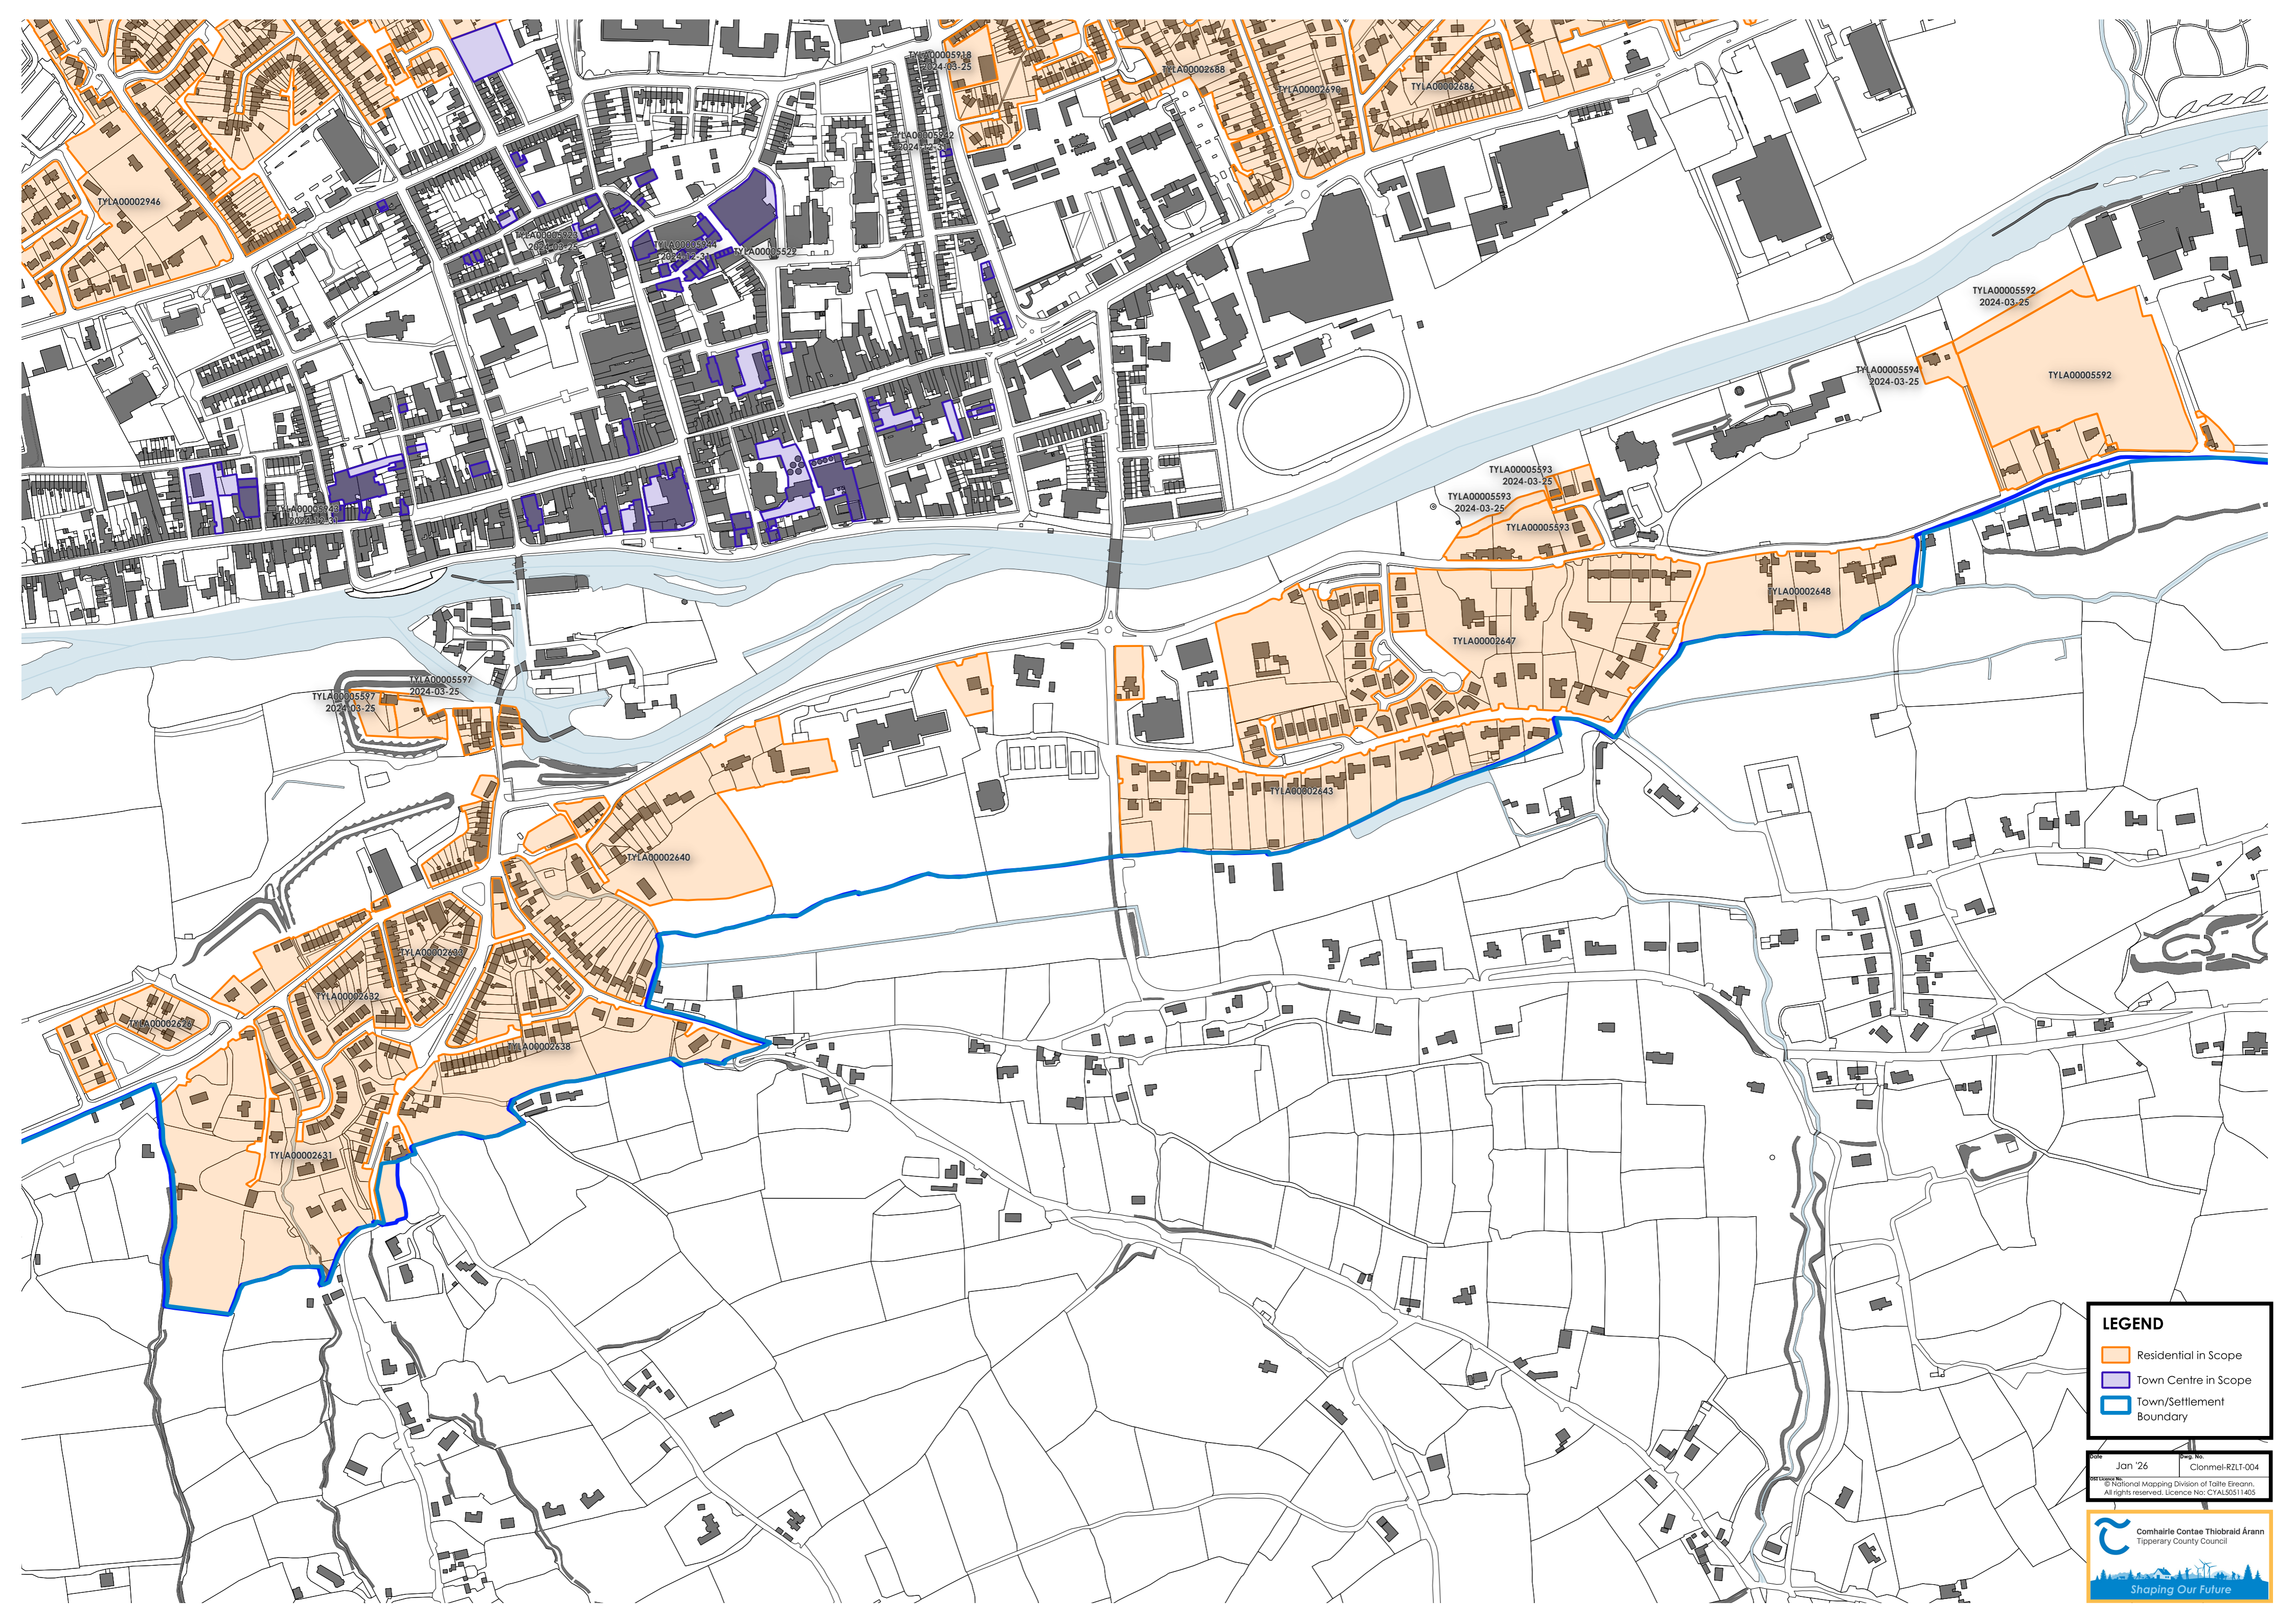

LEGEND

- Residential in Scope
- Town Centre in Scope
- Town/Settlement Boundary