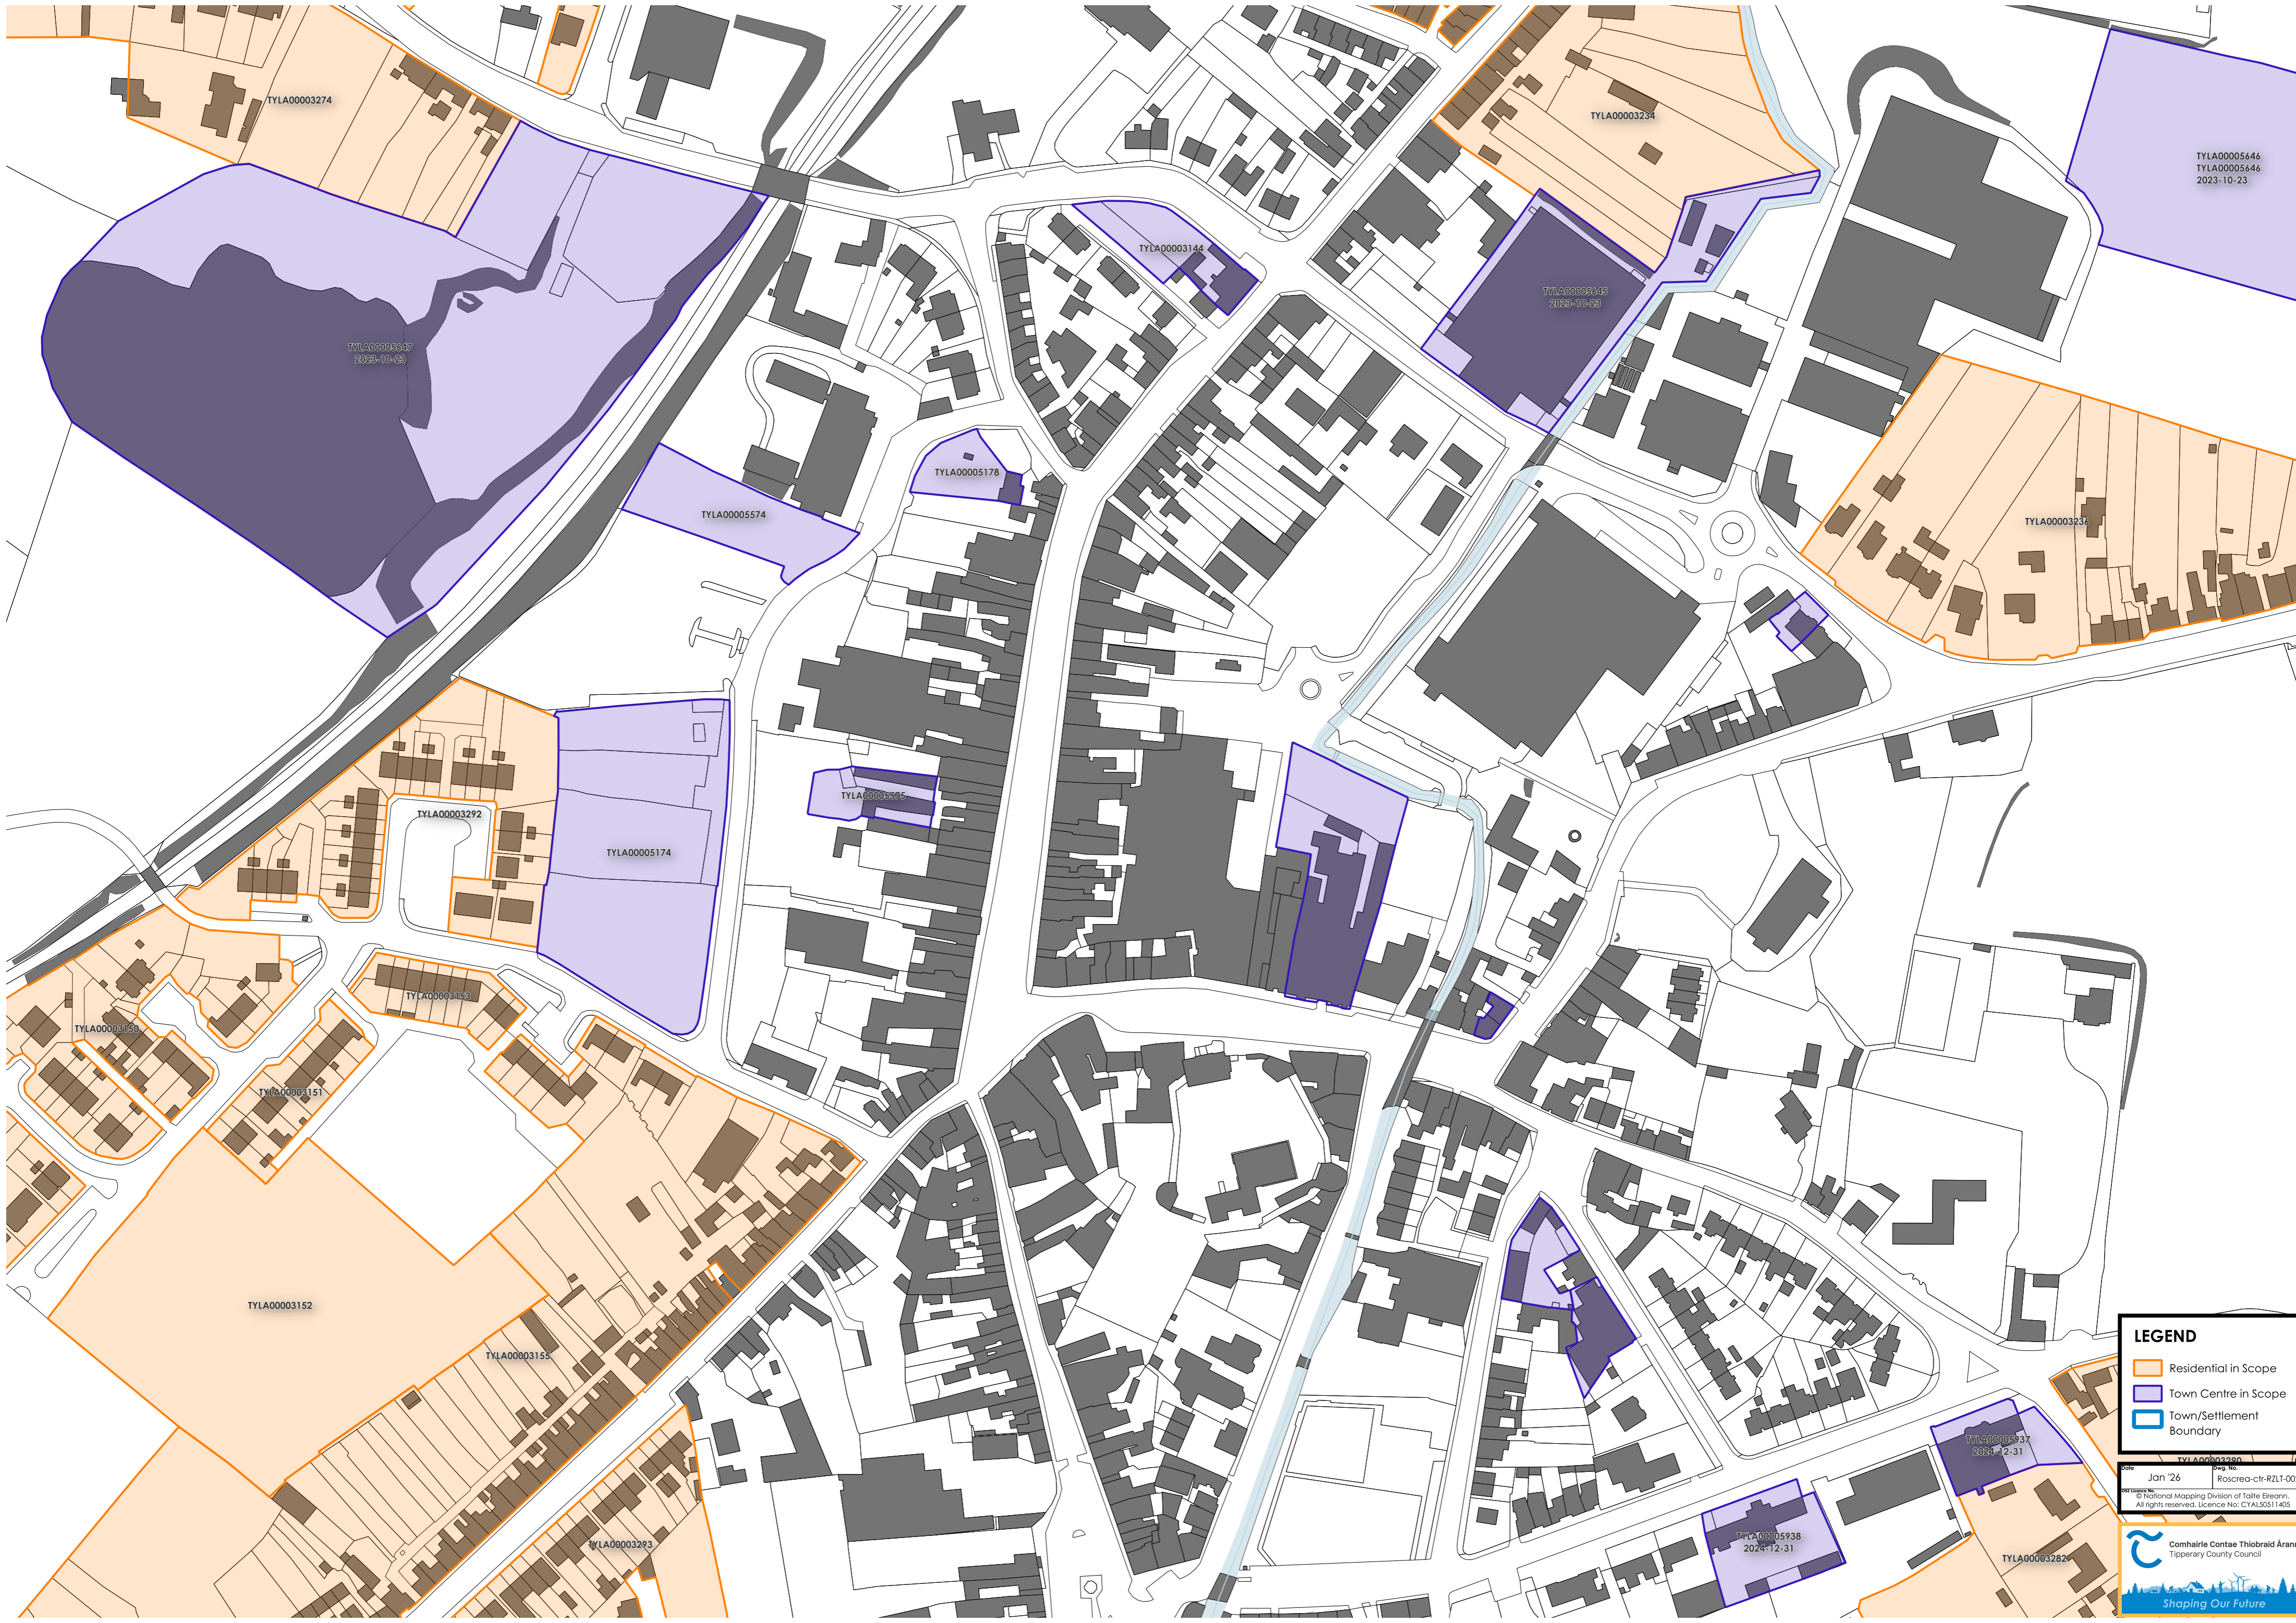

Roscrea-ctr-RZLT-002

**LEGEND**

- Residential in Scope
- Town Centre in Scope
- Town/Settlement Boundary

Date: Jan '26 Page No: Roscrea-RZLT-001  
© National Mapping Division of Taisce Éireann. All rights reserved. Licence No: CYAL50511405

**LEGEND**

- Residential in Scope
- Town Centre in Scope
- Town/Settlement Boundary

Scale: Jan '26  
Page No: Roscrea-ctr-RZLT-002  
© National Mapping Division of Taoise Éireann.  
All rights reserved. Licence No: CYAL50511405