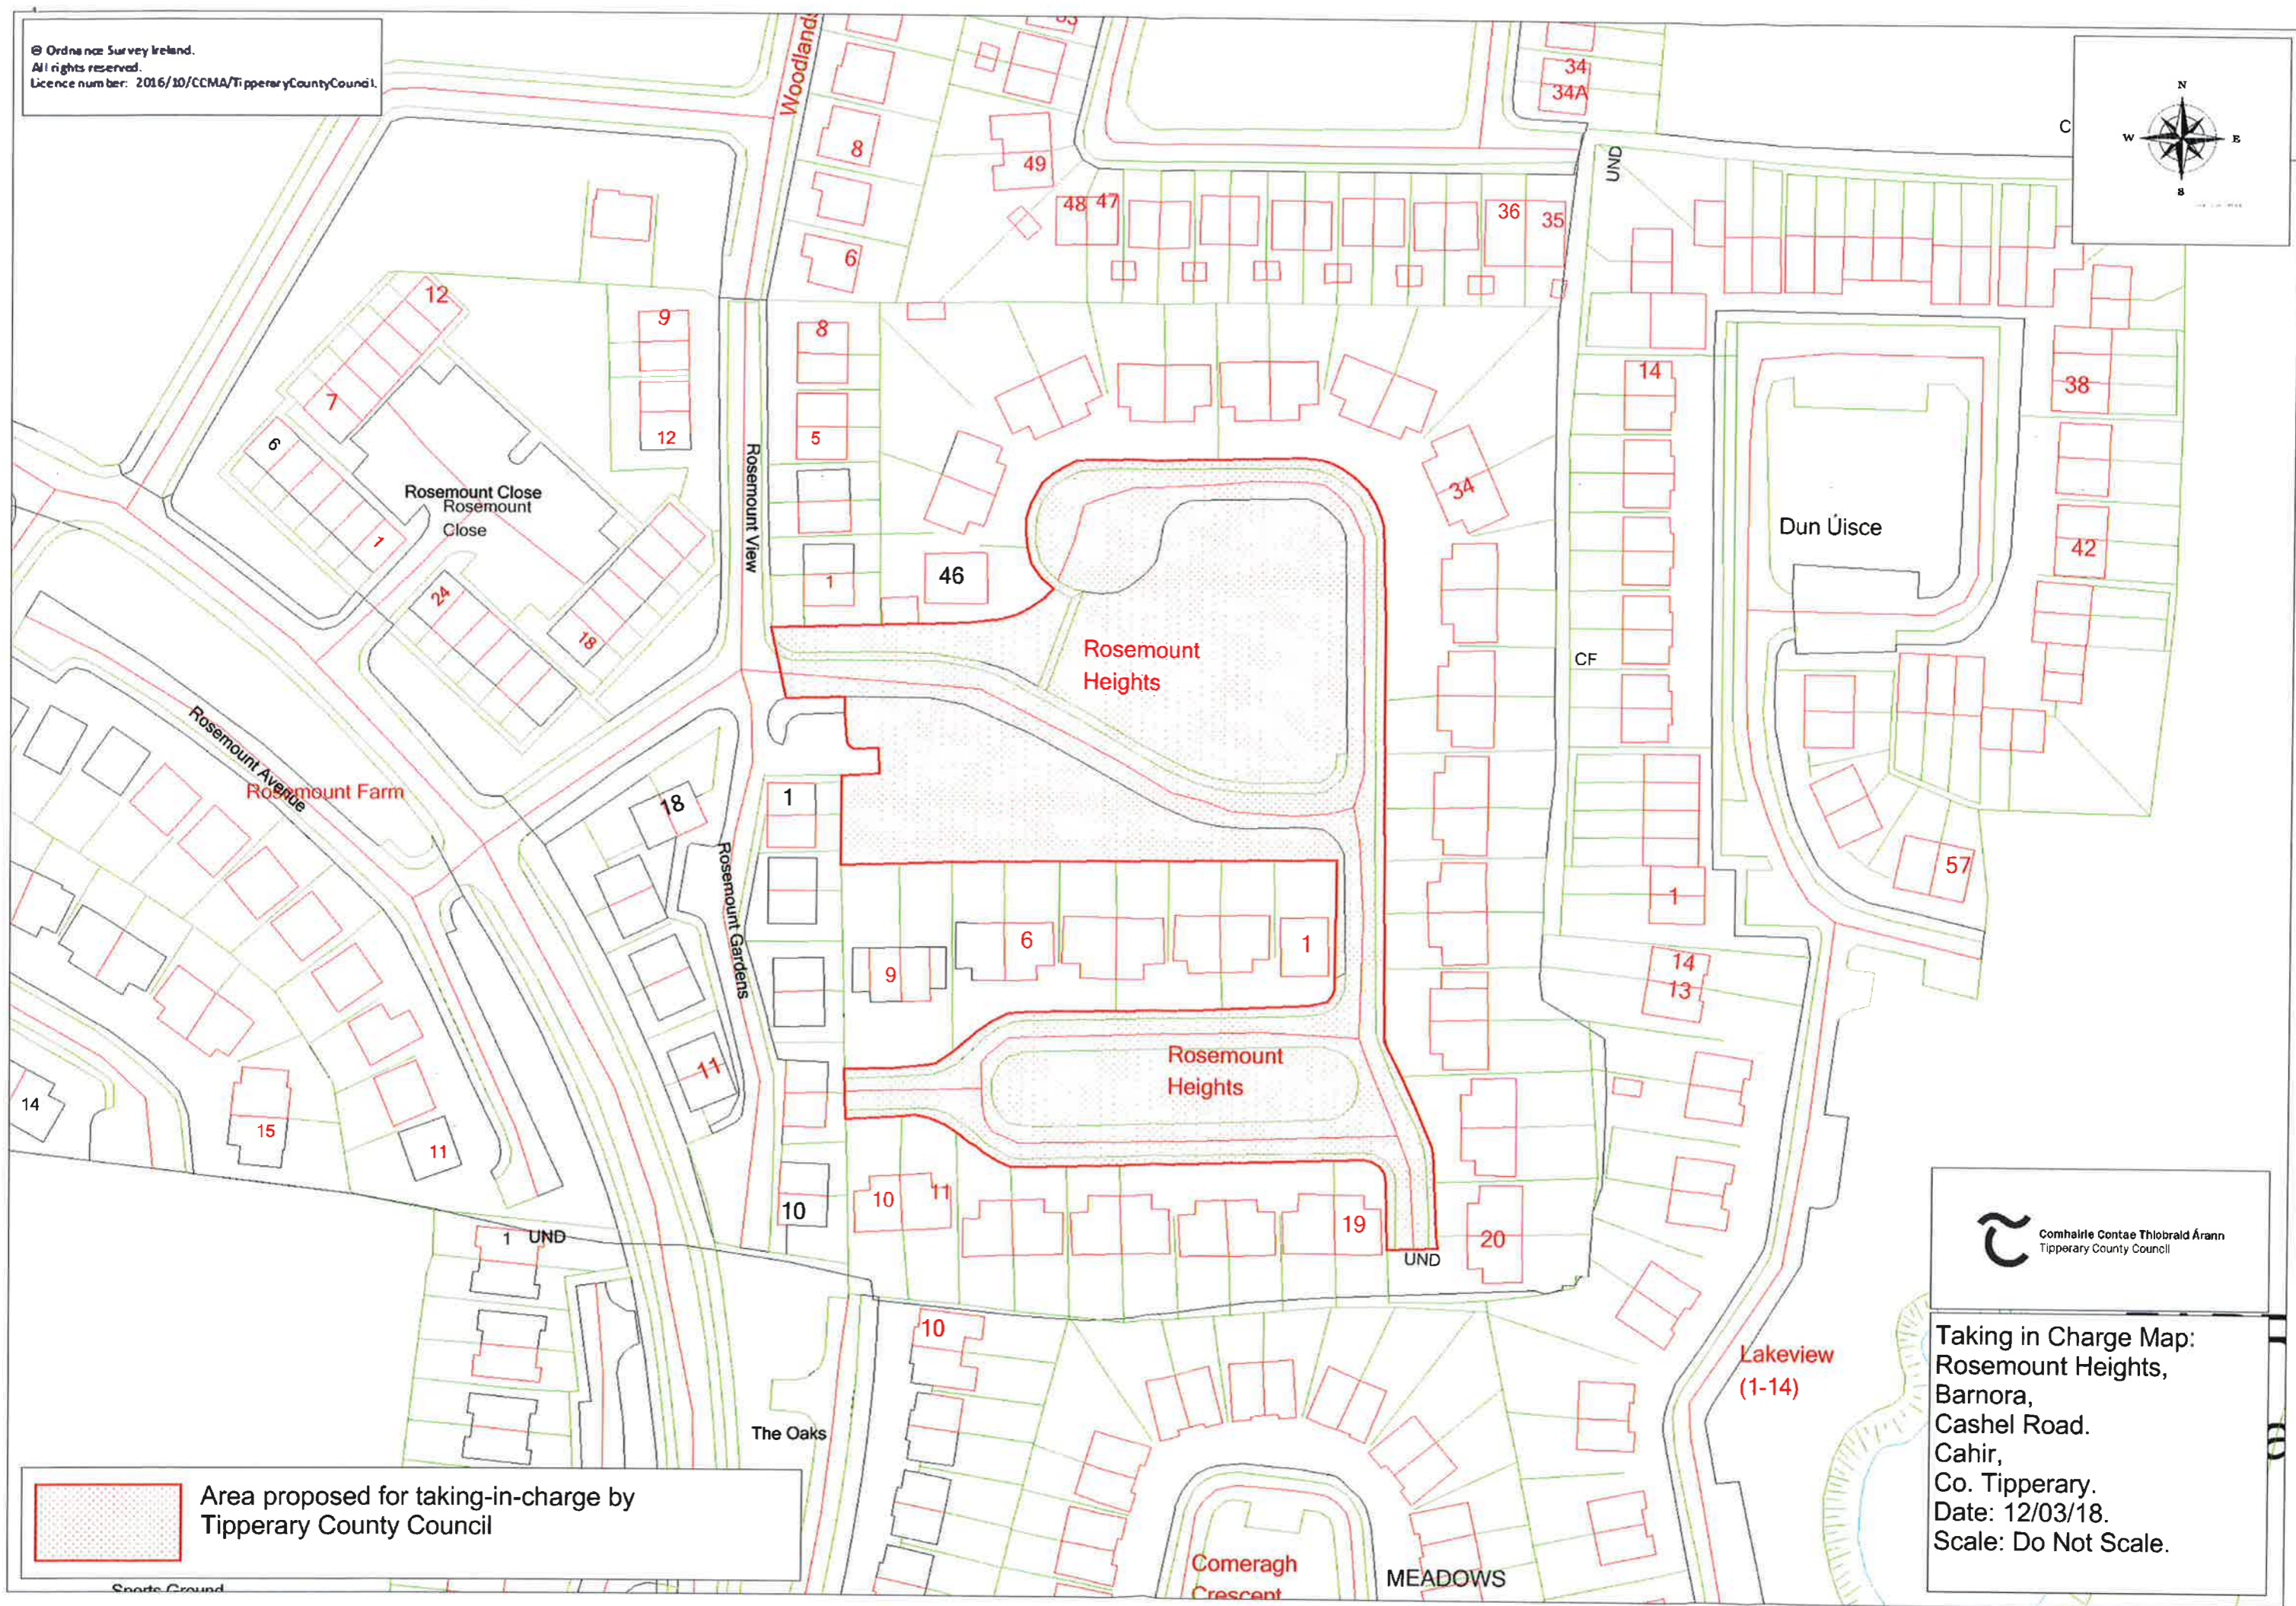

© Ordnance Survey Ireland.  
All rights reserved.  
Licence number: 2016/10/CCMA/TipperaryCountyCouncil.

 Area proposed for taking-in-charge by Tipperary County Council

Comhairle Contae Thibrald Árann  
Tipperary County Council

Taking in Charge Map:  
Rosemount Heights,  
Barnora,  
Cashel Road.  
Cahir,  
Co. Tipperary.  
Date: 12/03/18.  
Scale: Do Not Scale.