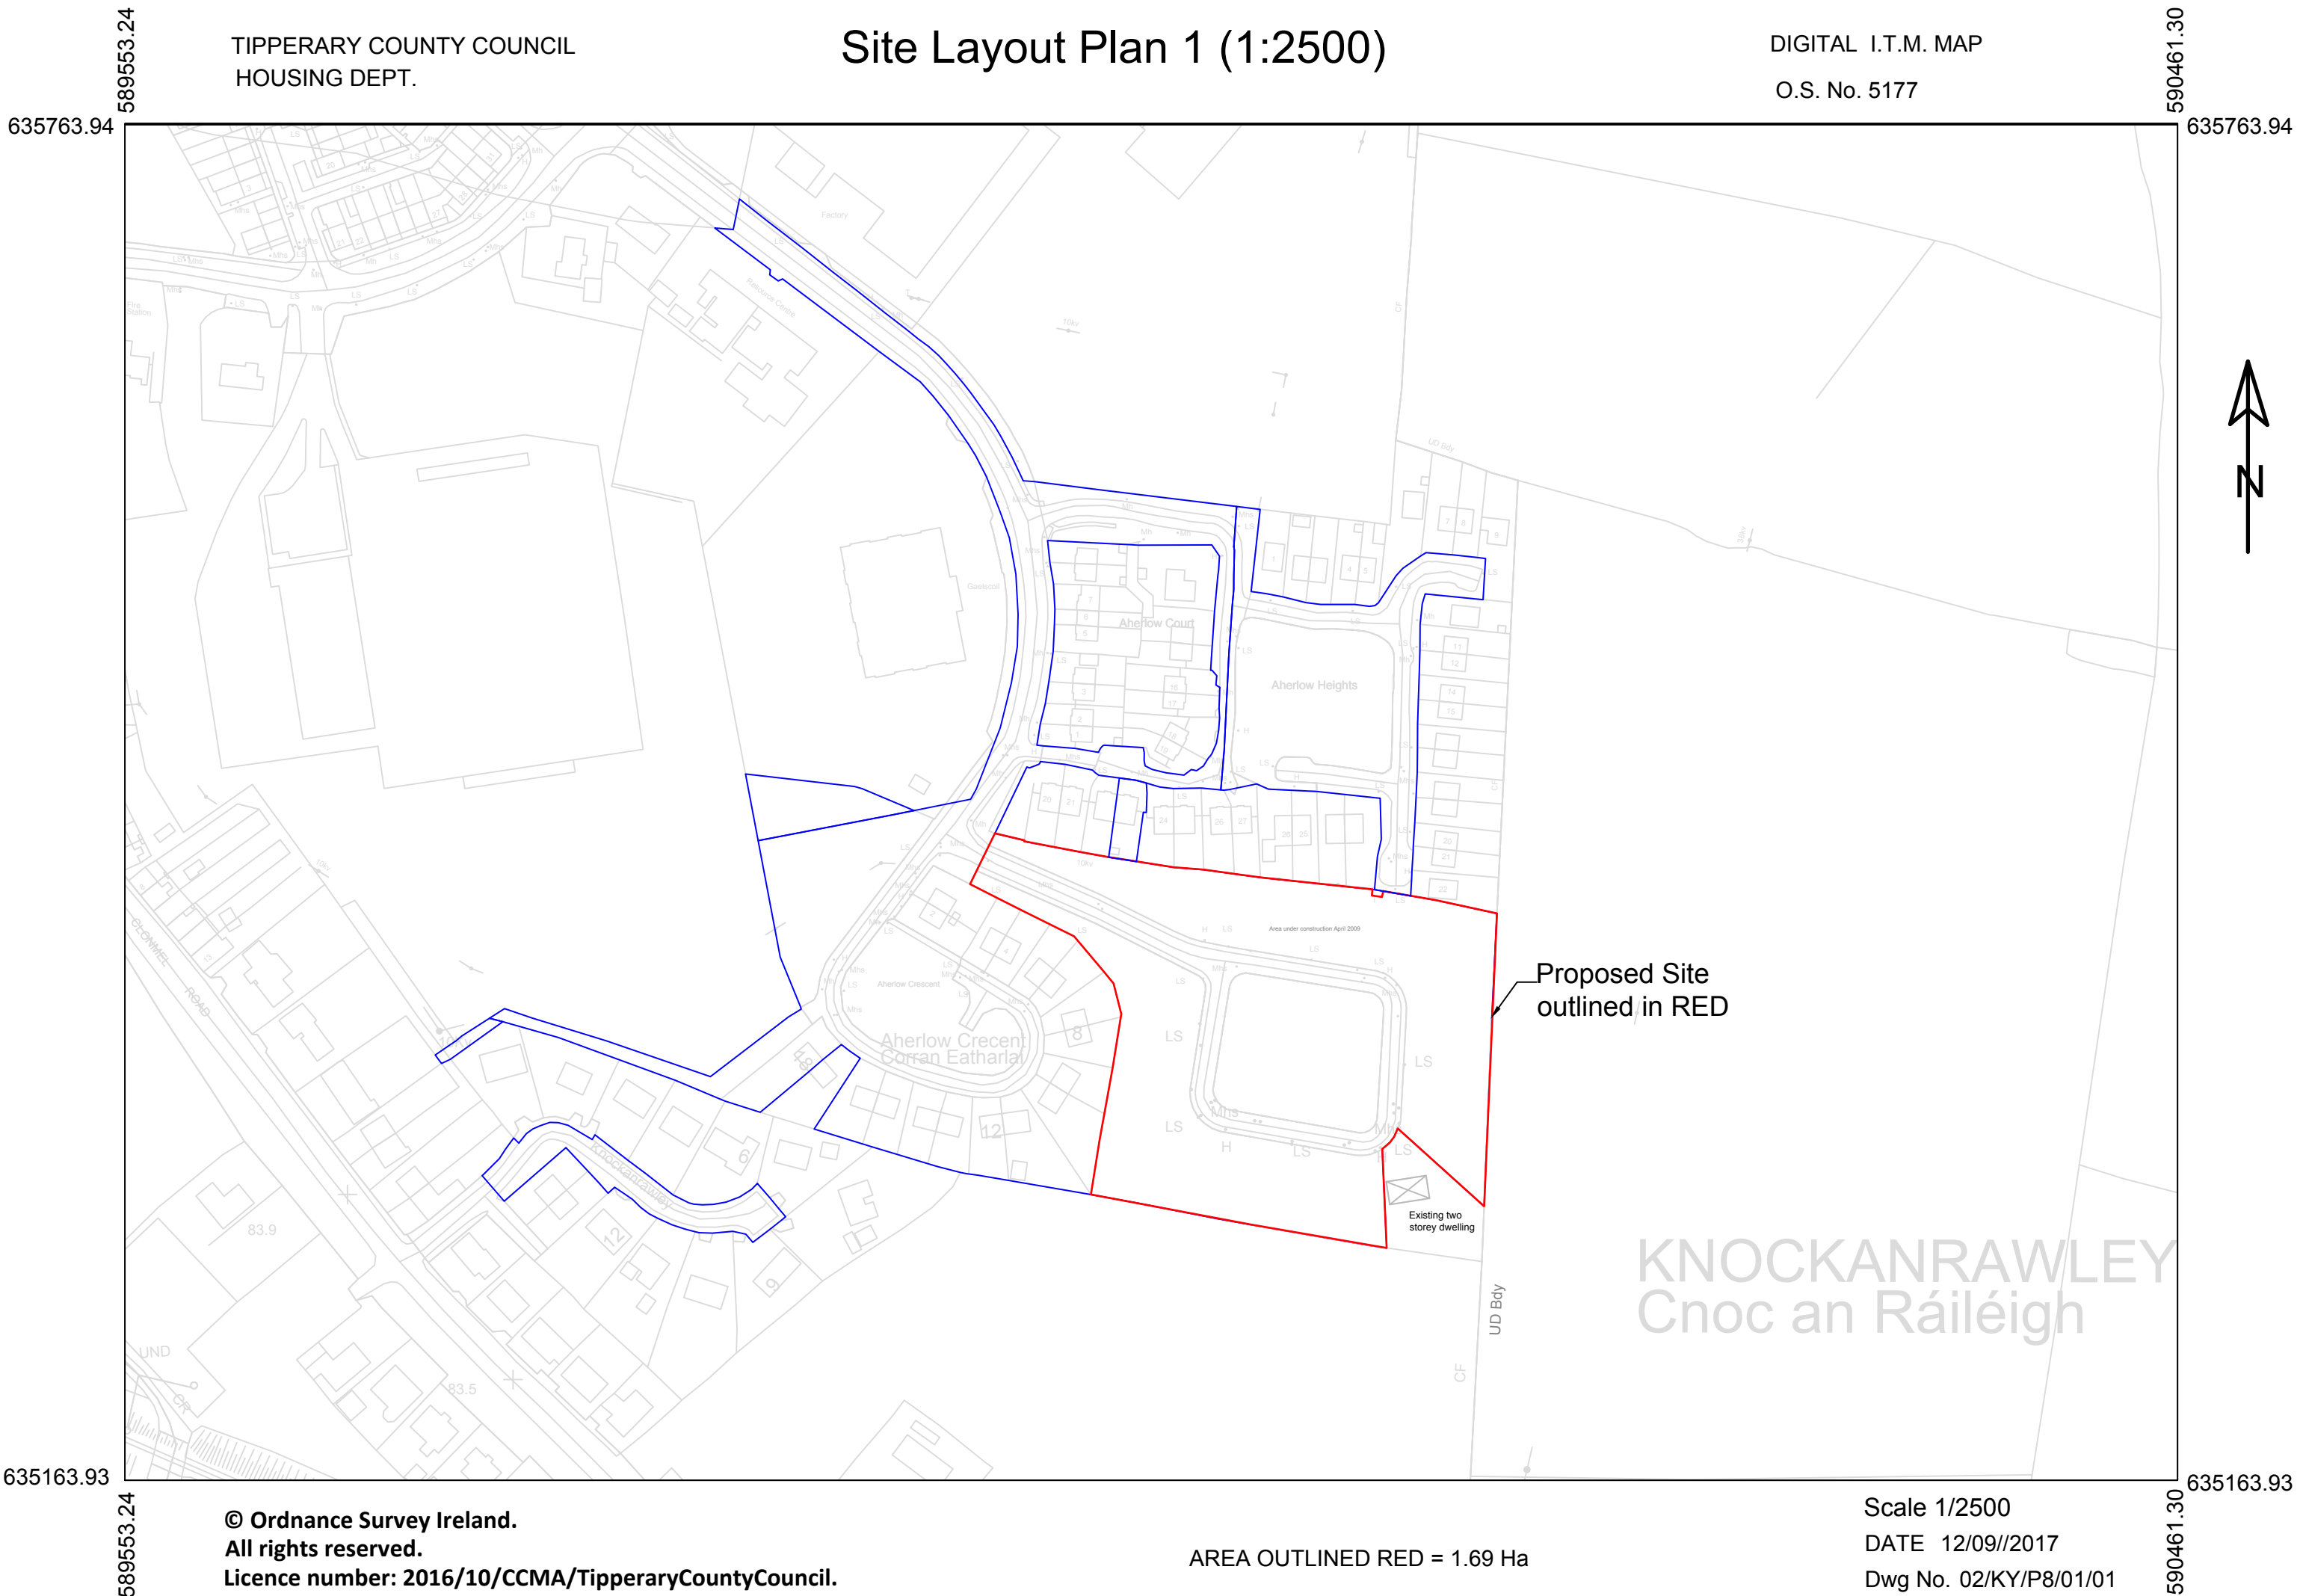

Site Layout Plan 1 (1:2500)

Proposed Site
outlined in RED

KNOCKANRAWLEY
Cnoc an Ráiléigh

589553.24
635763.94
635163.93
589553.24

590461.30
635763.94
635163.93
590461.30